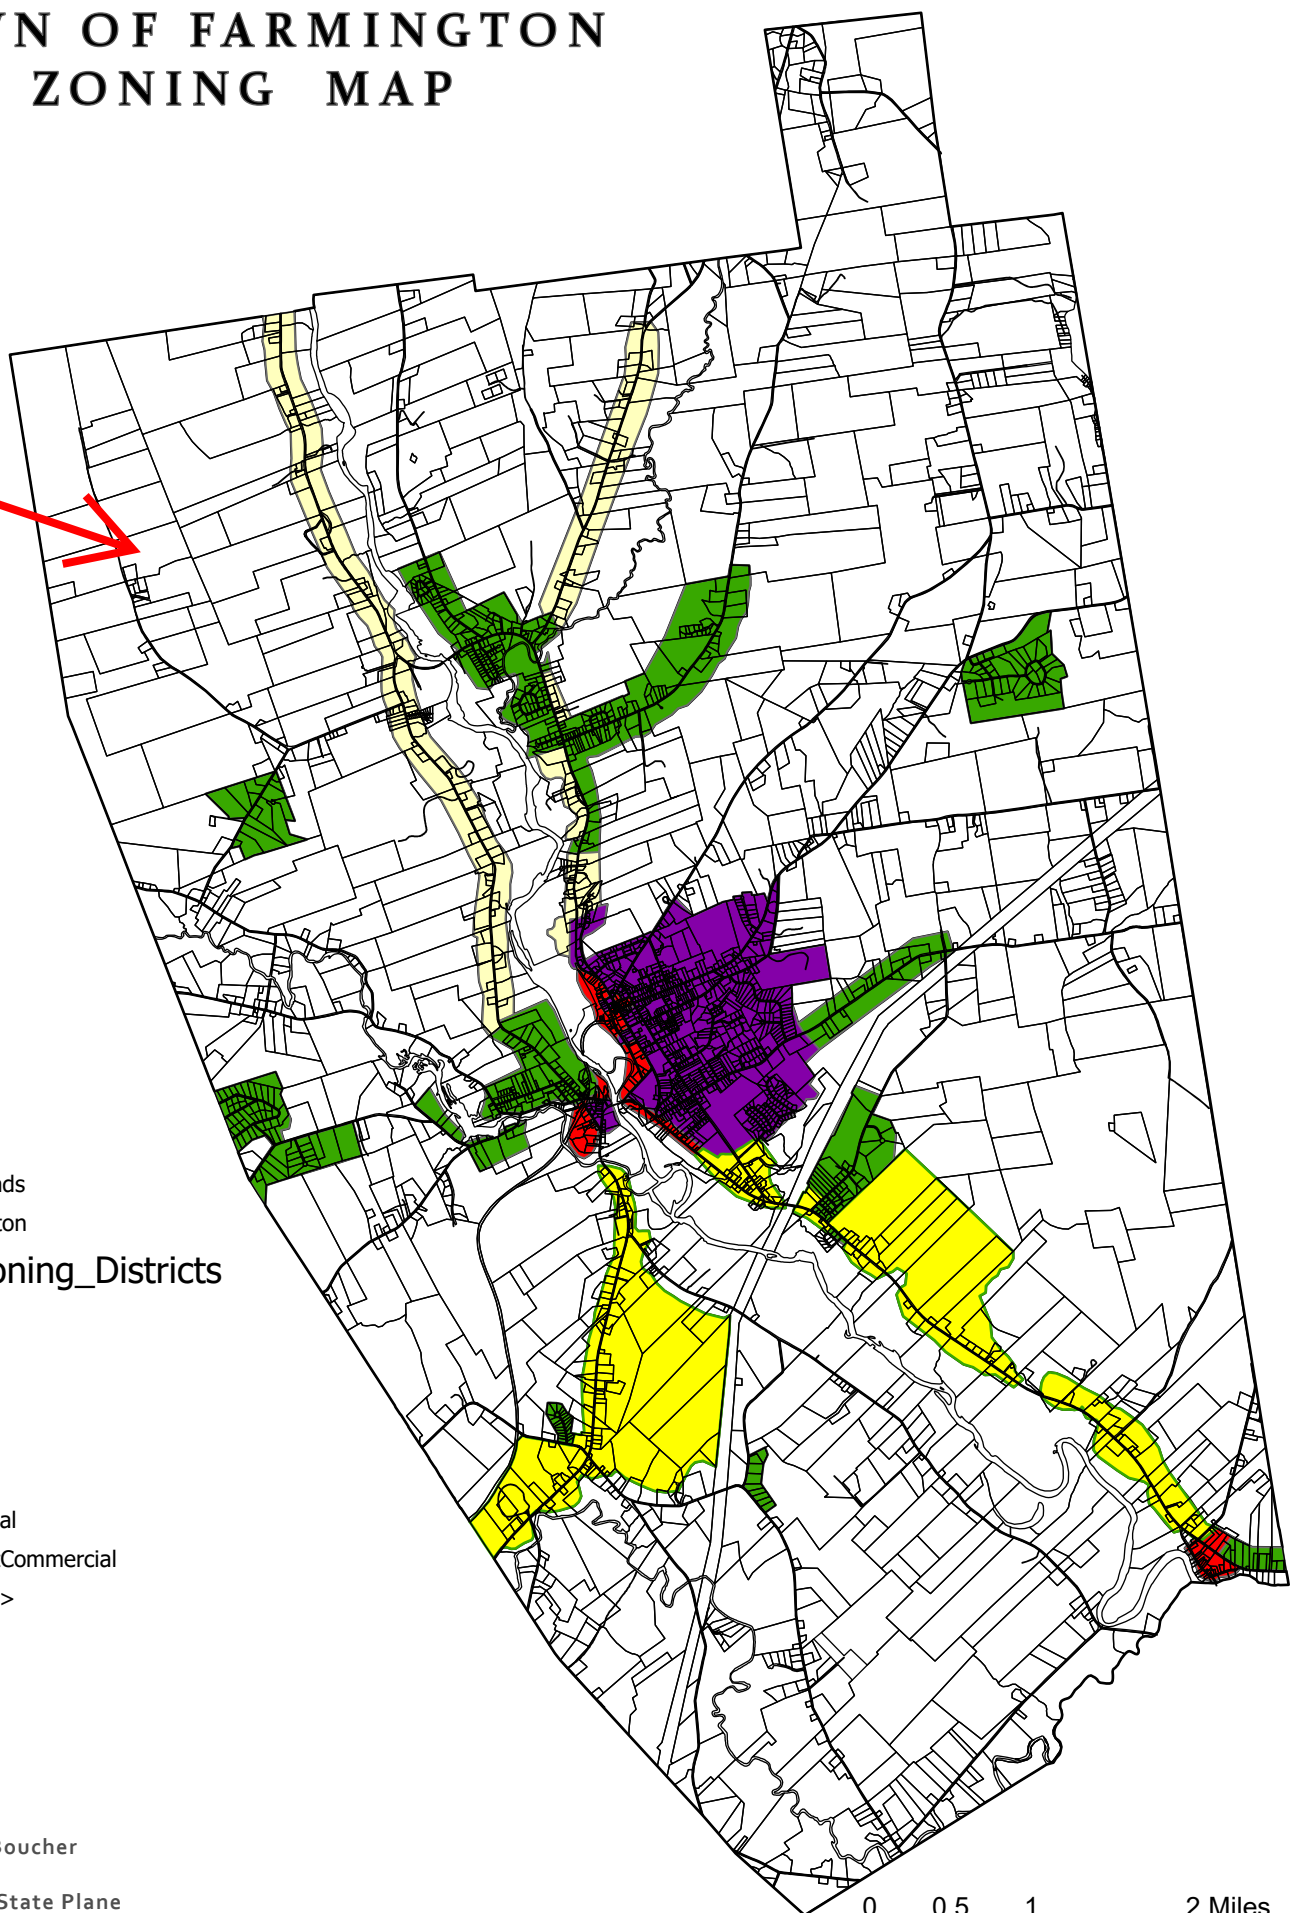

TOWN OF FARMINGTON ZONING MAP

SUBJECT
LOT

Legend:

- Maine_E911_Roads
- Parcels_Farmington
- Farmington_Zoning_Districts**
- ZoneType**
- Farm_Forest
- General_Purpose
- Residential
- Village_Business
- Village_Residential
- Residential_LightCommercial
- <all other values>

Cartographer: Avery Boucher
Date: 4/28/20
Datum: NAD 83 Harn State Plane