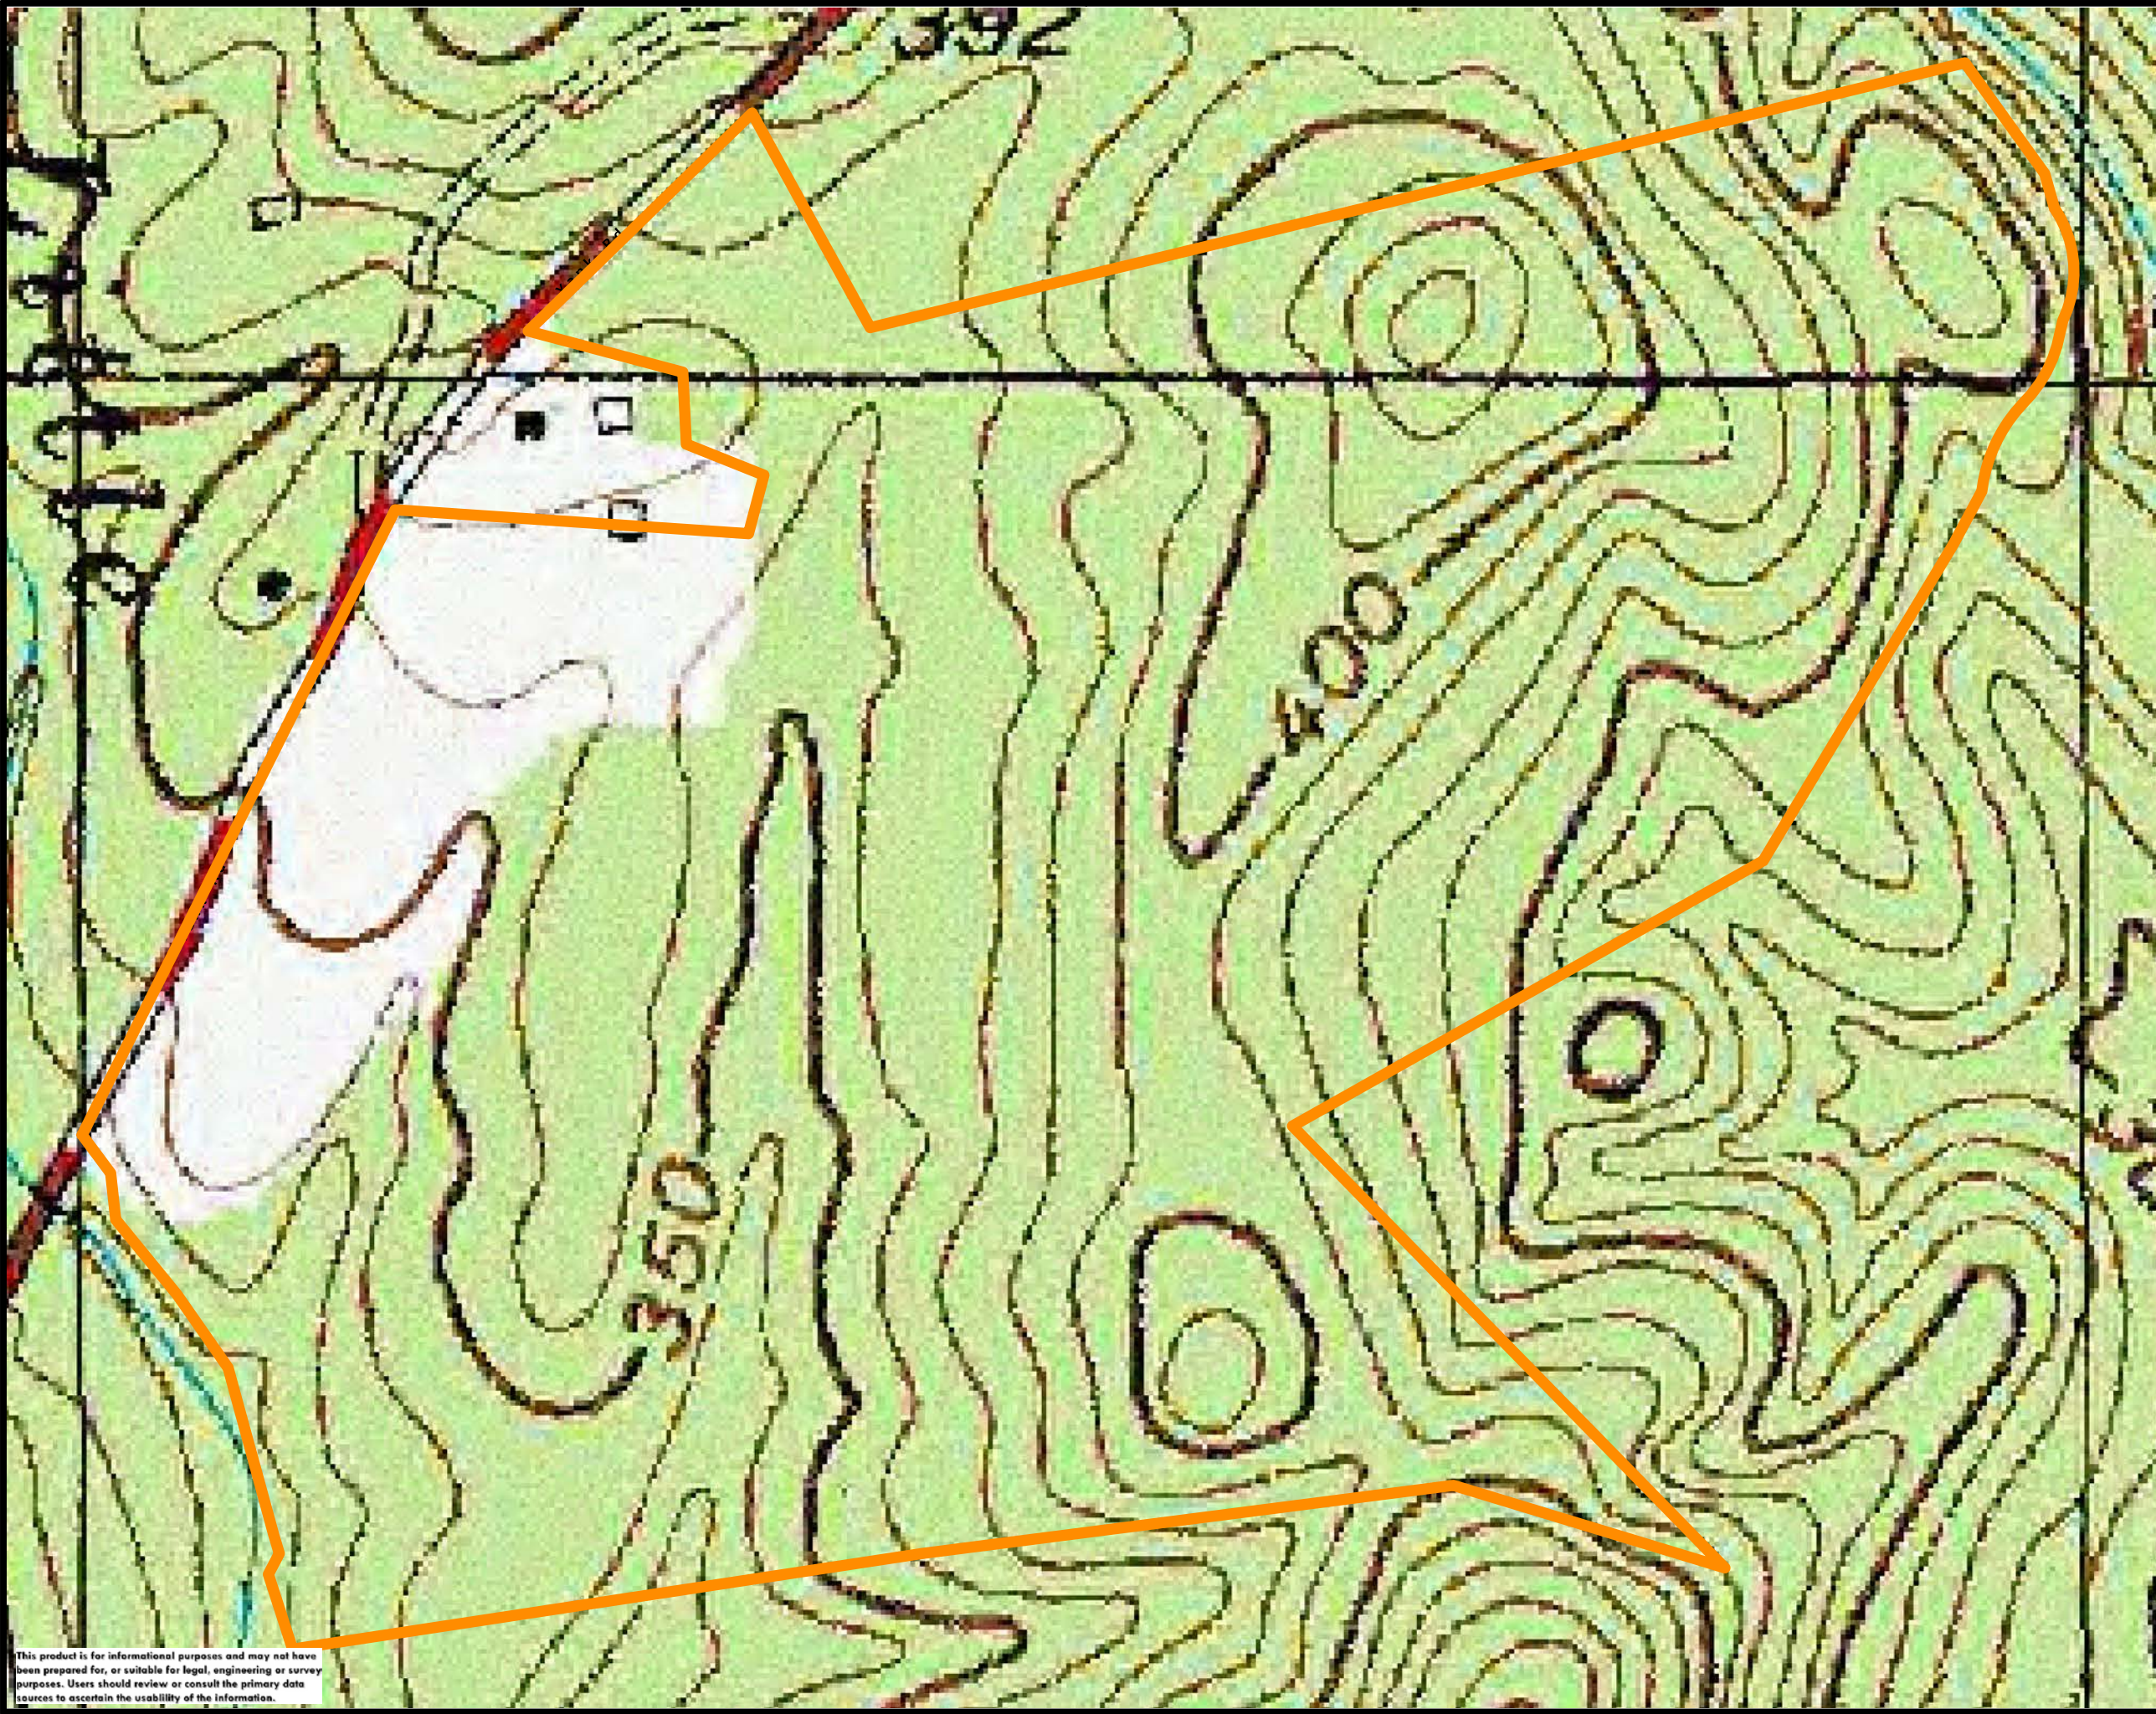

YANK ROAD

COUNTY: MONTGOMERY
STATE: NC
ACRES: 118.8

Jamie Lytton
(910) 975-0262
jamie.lytton@amforest.com
American Forest Management Inc.
www.americanforestmanagement.com

STAND	DOM_S_NAME	YEAR_EST	ACRES
1	LOBLOLLY PINE	2004	100.0
2	LOBLOLLY PINE	1995	11.6
3	POND	0	3.1
4	MIXED HARDWOOD	0	2.5
5	MIXED HARDWOOD	0	1.6
TOTAL ACRES =			118.8