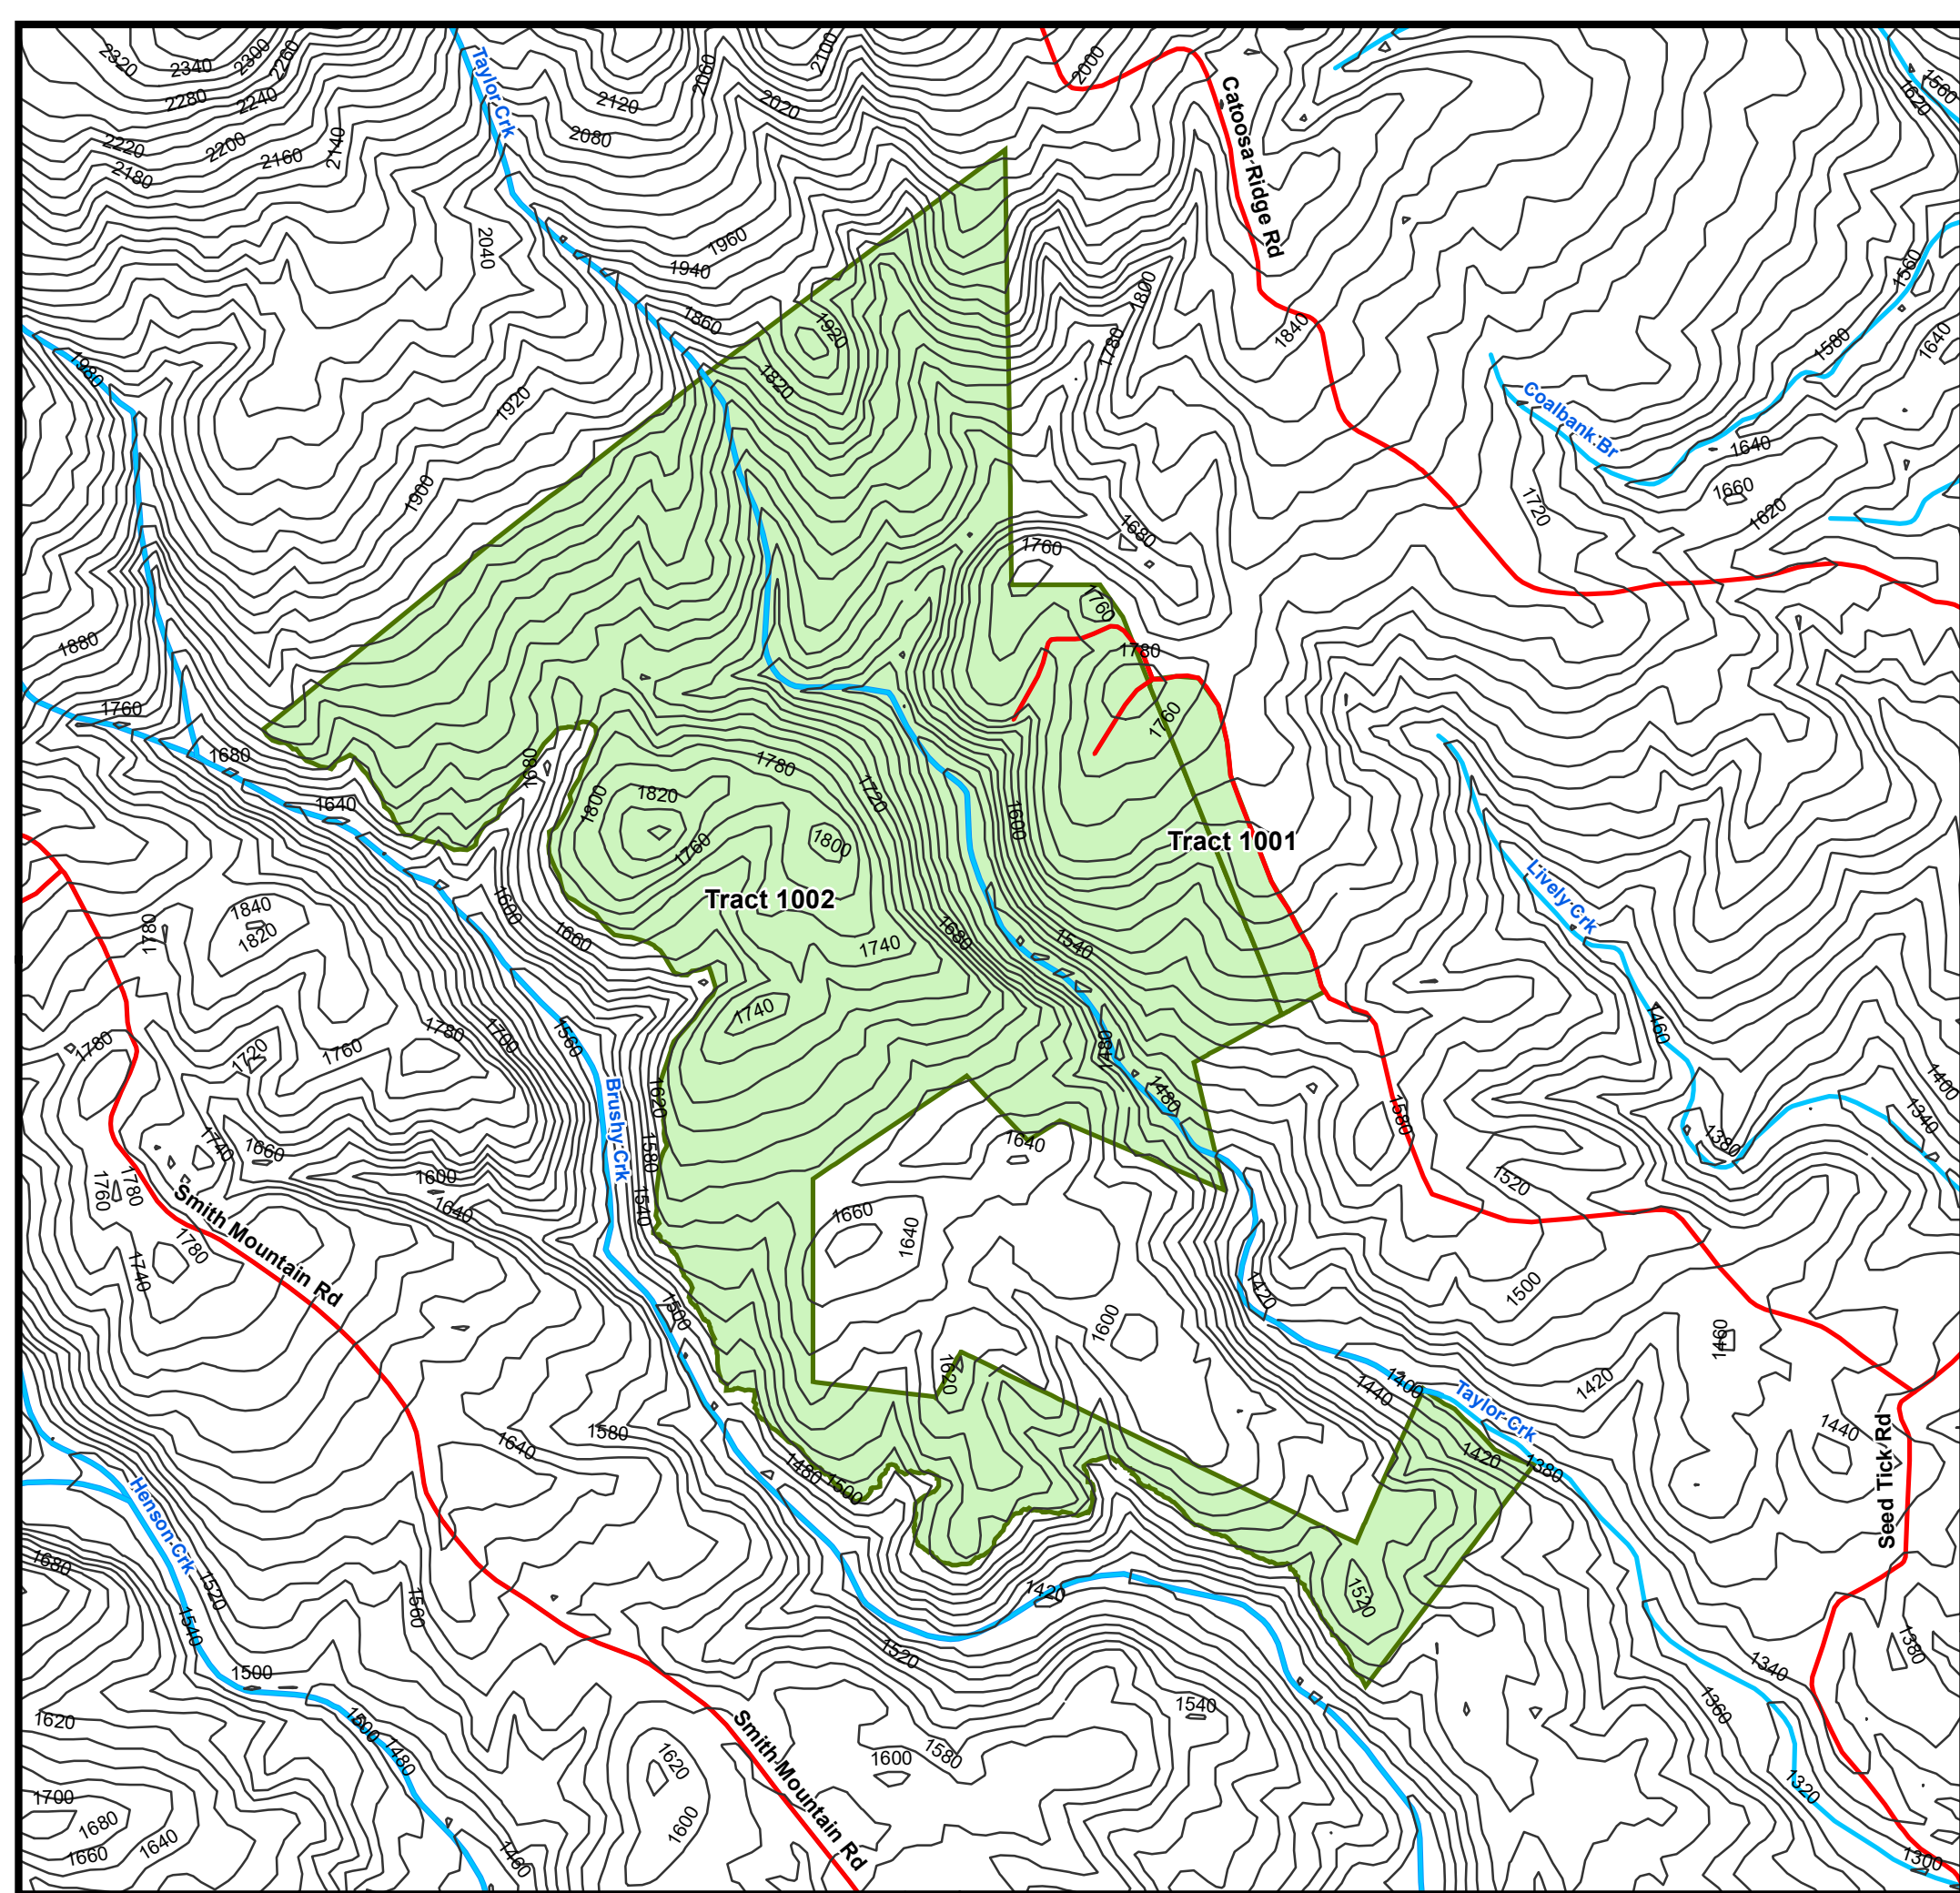

Property: Sequatchie, LLC  
 County, State: Cumberland/Morgan, TN  
 Tract: 1002 & Portion of 1001  
 West of Quarry Rd.  
 Acres (+/-): 512

**Legend**

- Topo-20 Ft.
- Lakes/Ponds
- Rivers/Creeks
- Roads