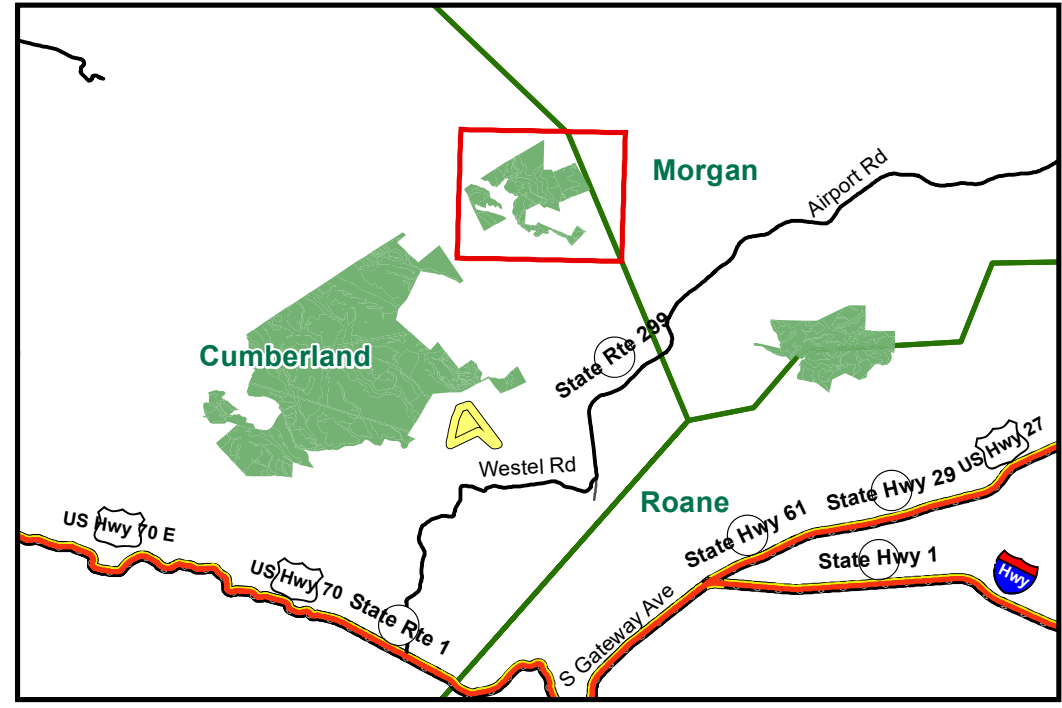

Property: Sequatchie, LLC  
 County, State: Cumberland/Morgan, TN  
 Tract: 1002 & Portion of 1001  
 West of Quarry Rd.  
 Acres (+/-): 512

**Legend**

- Topo-20 Ft.
- Lakes/Ponds
- Rivers/Creeks
- Roads