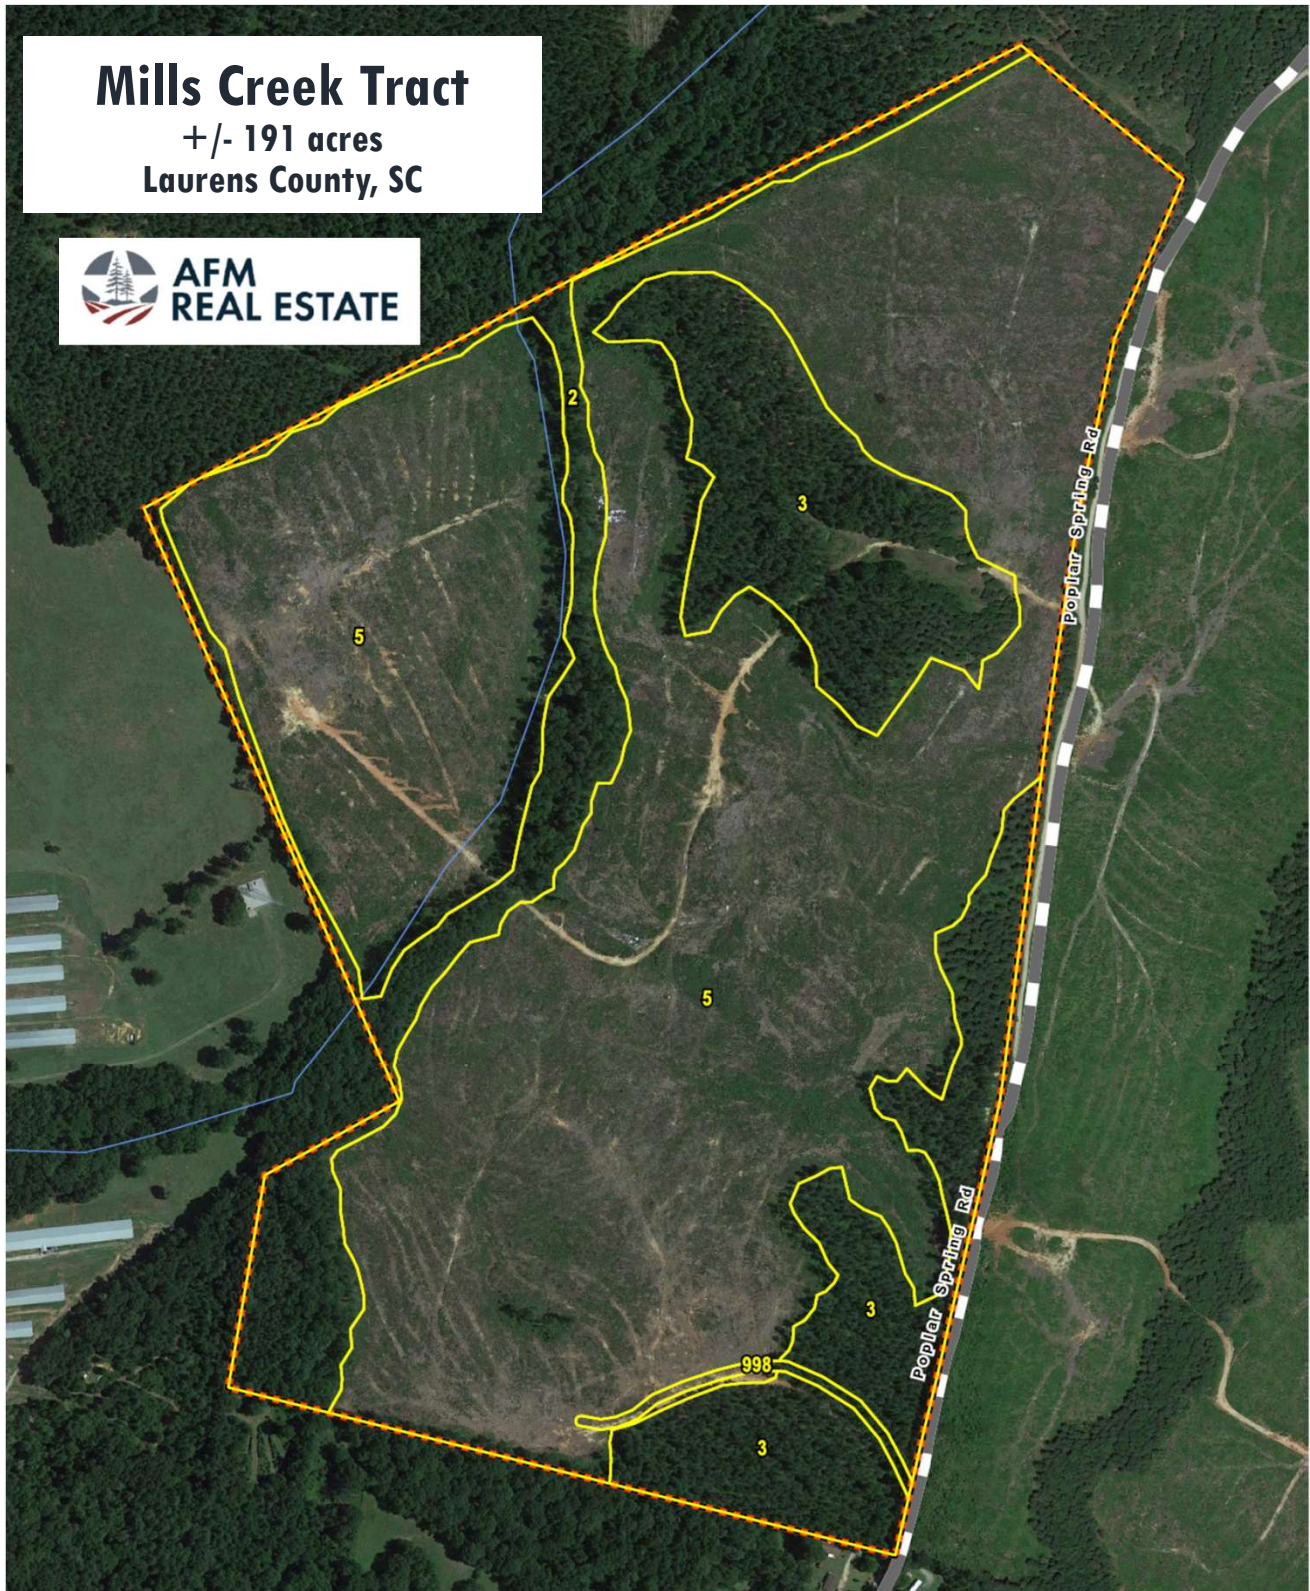

# Mills Creek Tract

+/- 191 acres  
Laurens County, SC

STAND	YEAR_EST	ORIGIN	DOM_S_NAME	S_T_DESC	ACRES
2	1981	NATURAL	HARDWOOD	BOTTOM LAND	15.30
3	1996	PLANTED	LOBLOLLY PINE	UPLAND RIDGE	33.76
5	2019	PLANTED	LOBLOLLY PINE	UPLAND RIDGE	140.68
998	0	OPEN	UNDEFINED	ROAD	0.81
TOTAL ACRES =					190.55