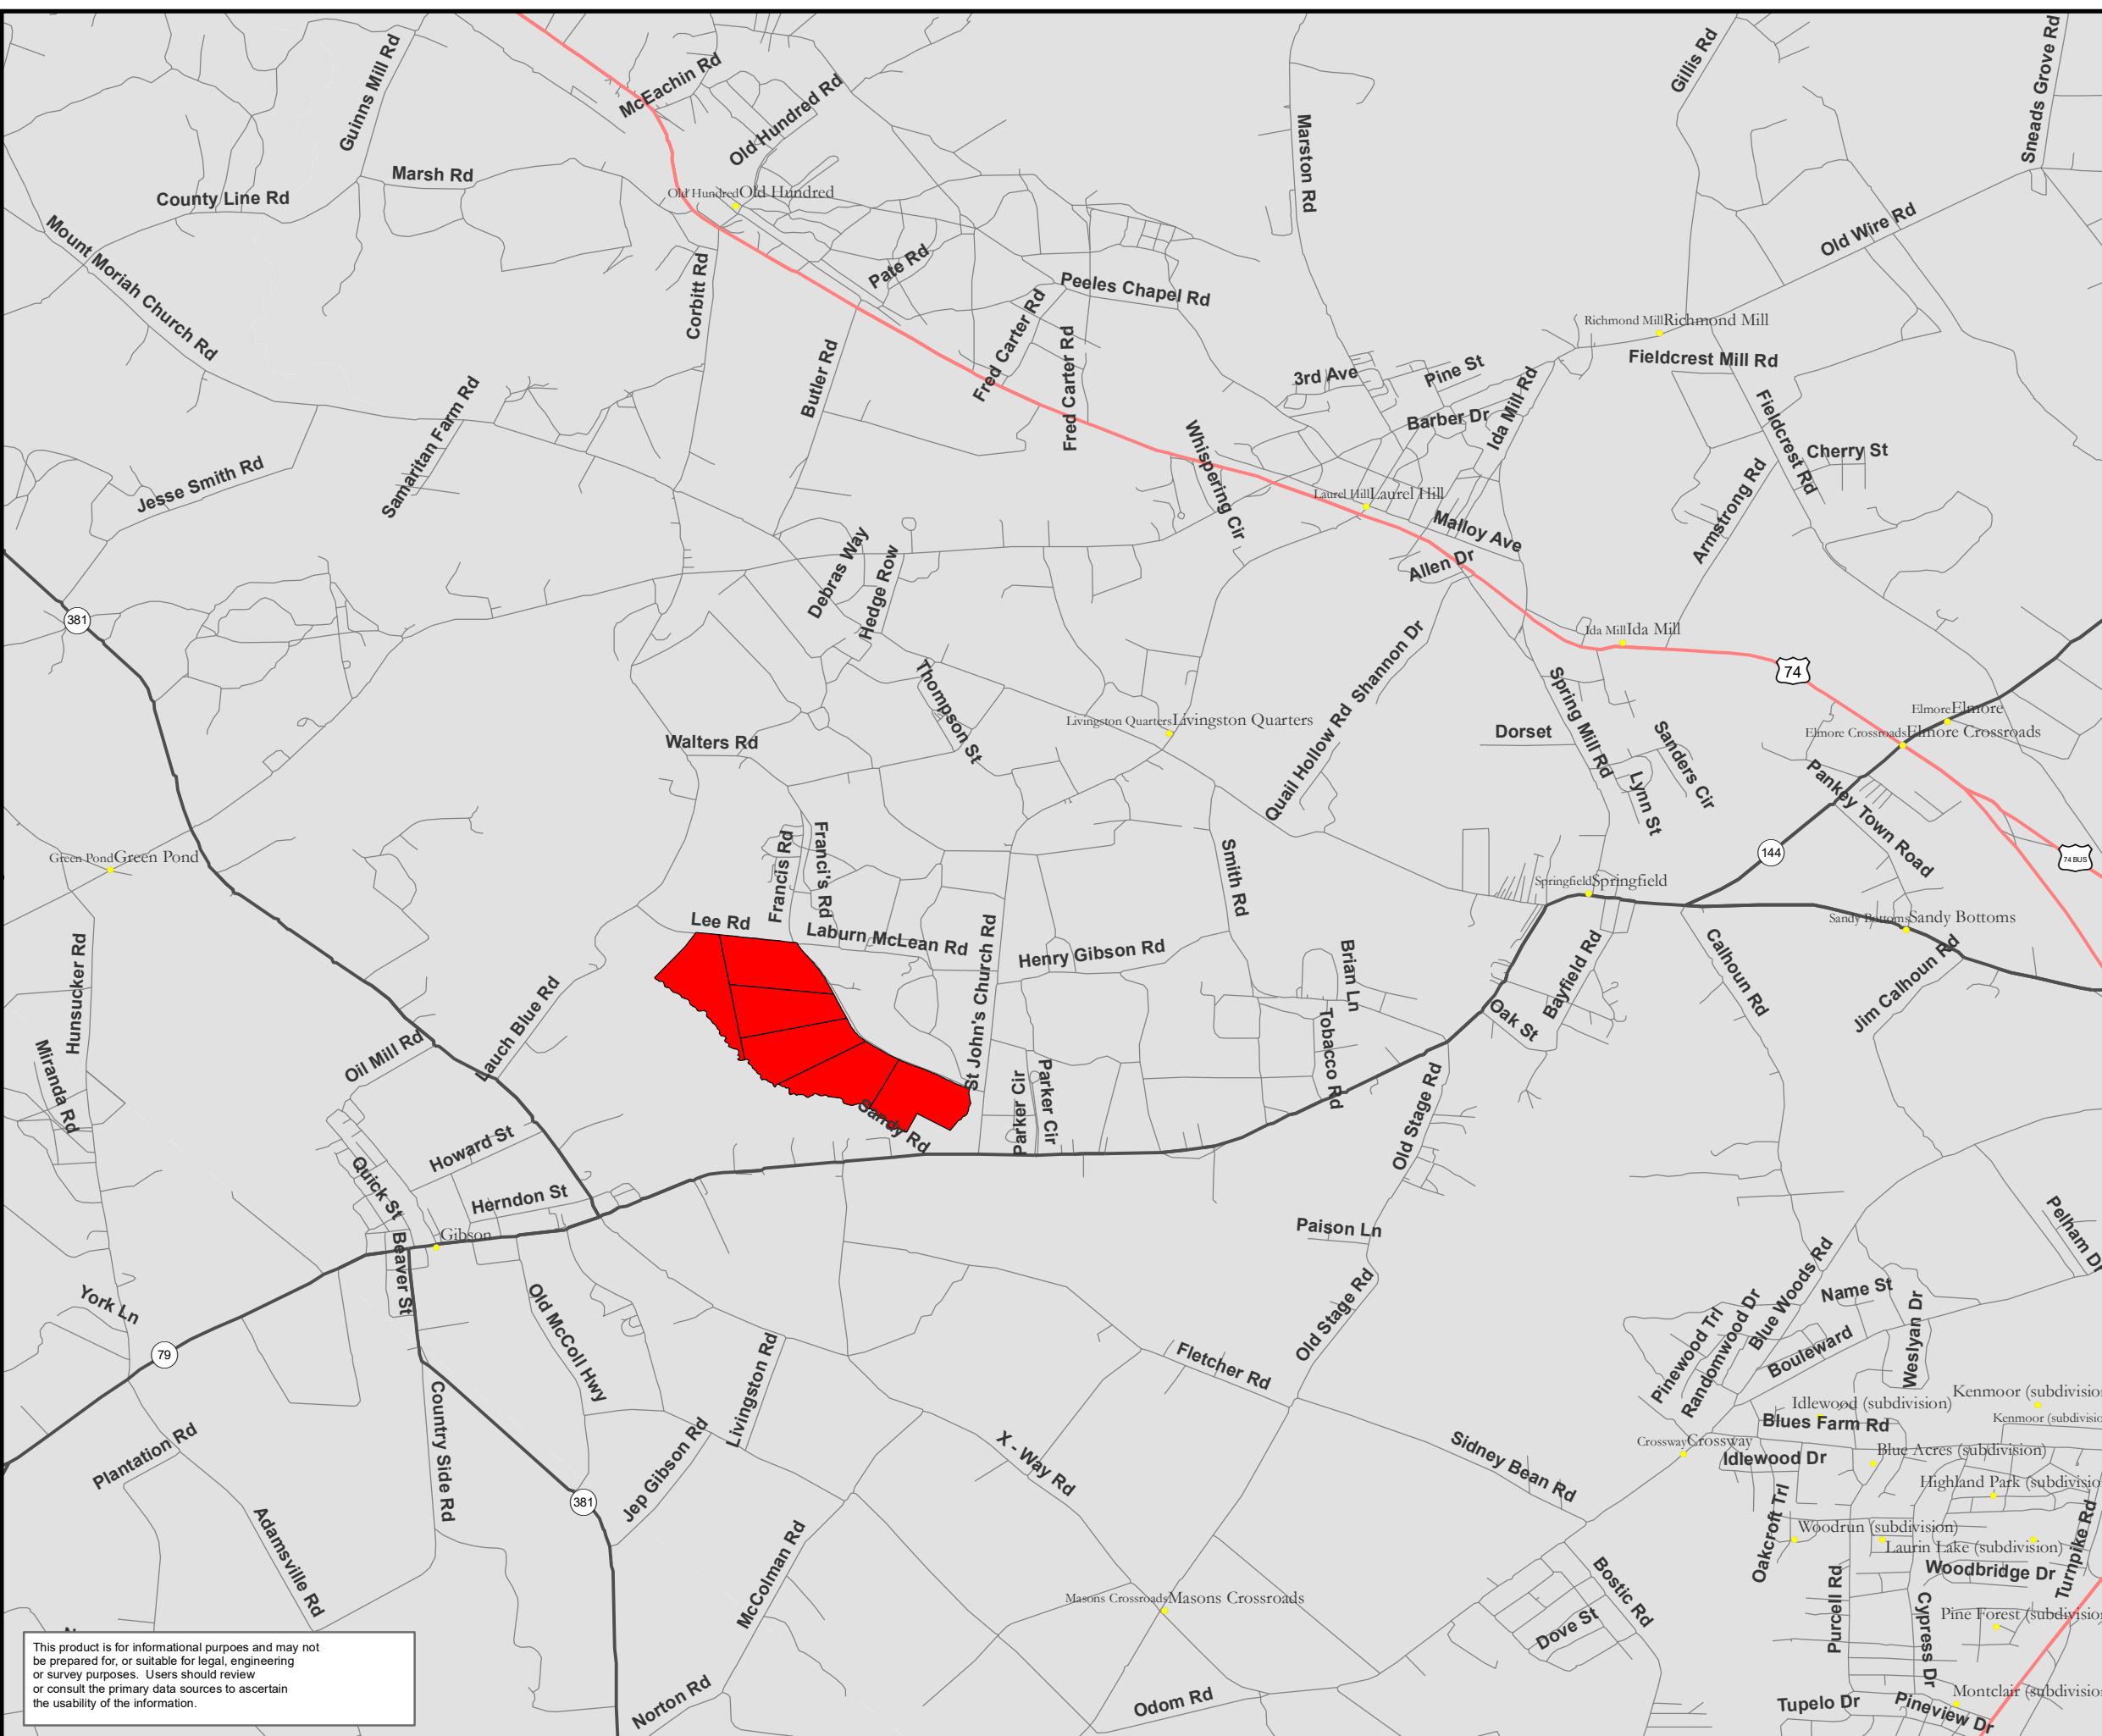

**JAMES TRACTS - LOCATION MAP**  
**SCOTLAND COUNTY, NC**  
June 8, 2021

1 inch = 4,000 feet

Jamie Lytton (910) 975-0262  
jamie.lytton@afmforest.com  
American Forest Management, Inc.  
www.americanforestmanagement.com