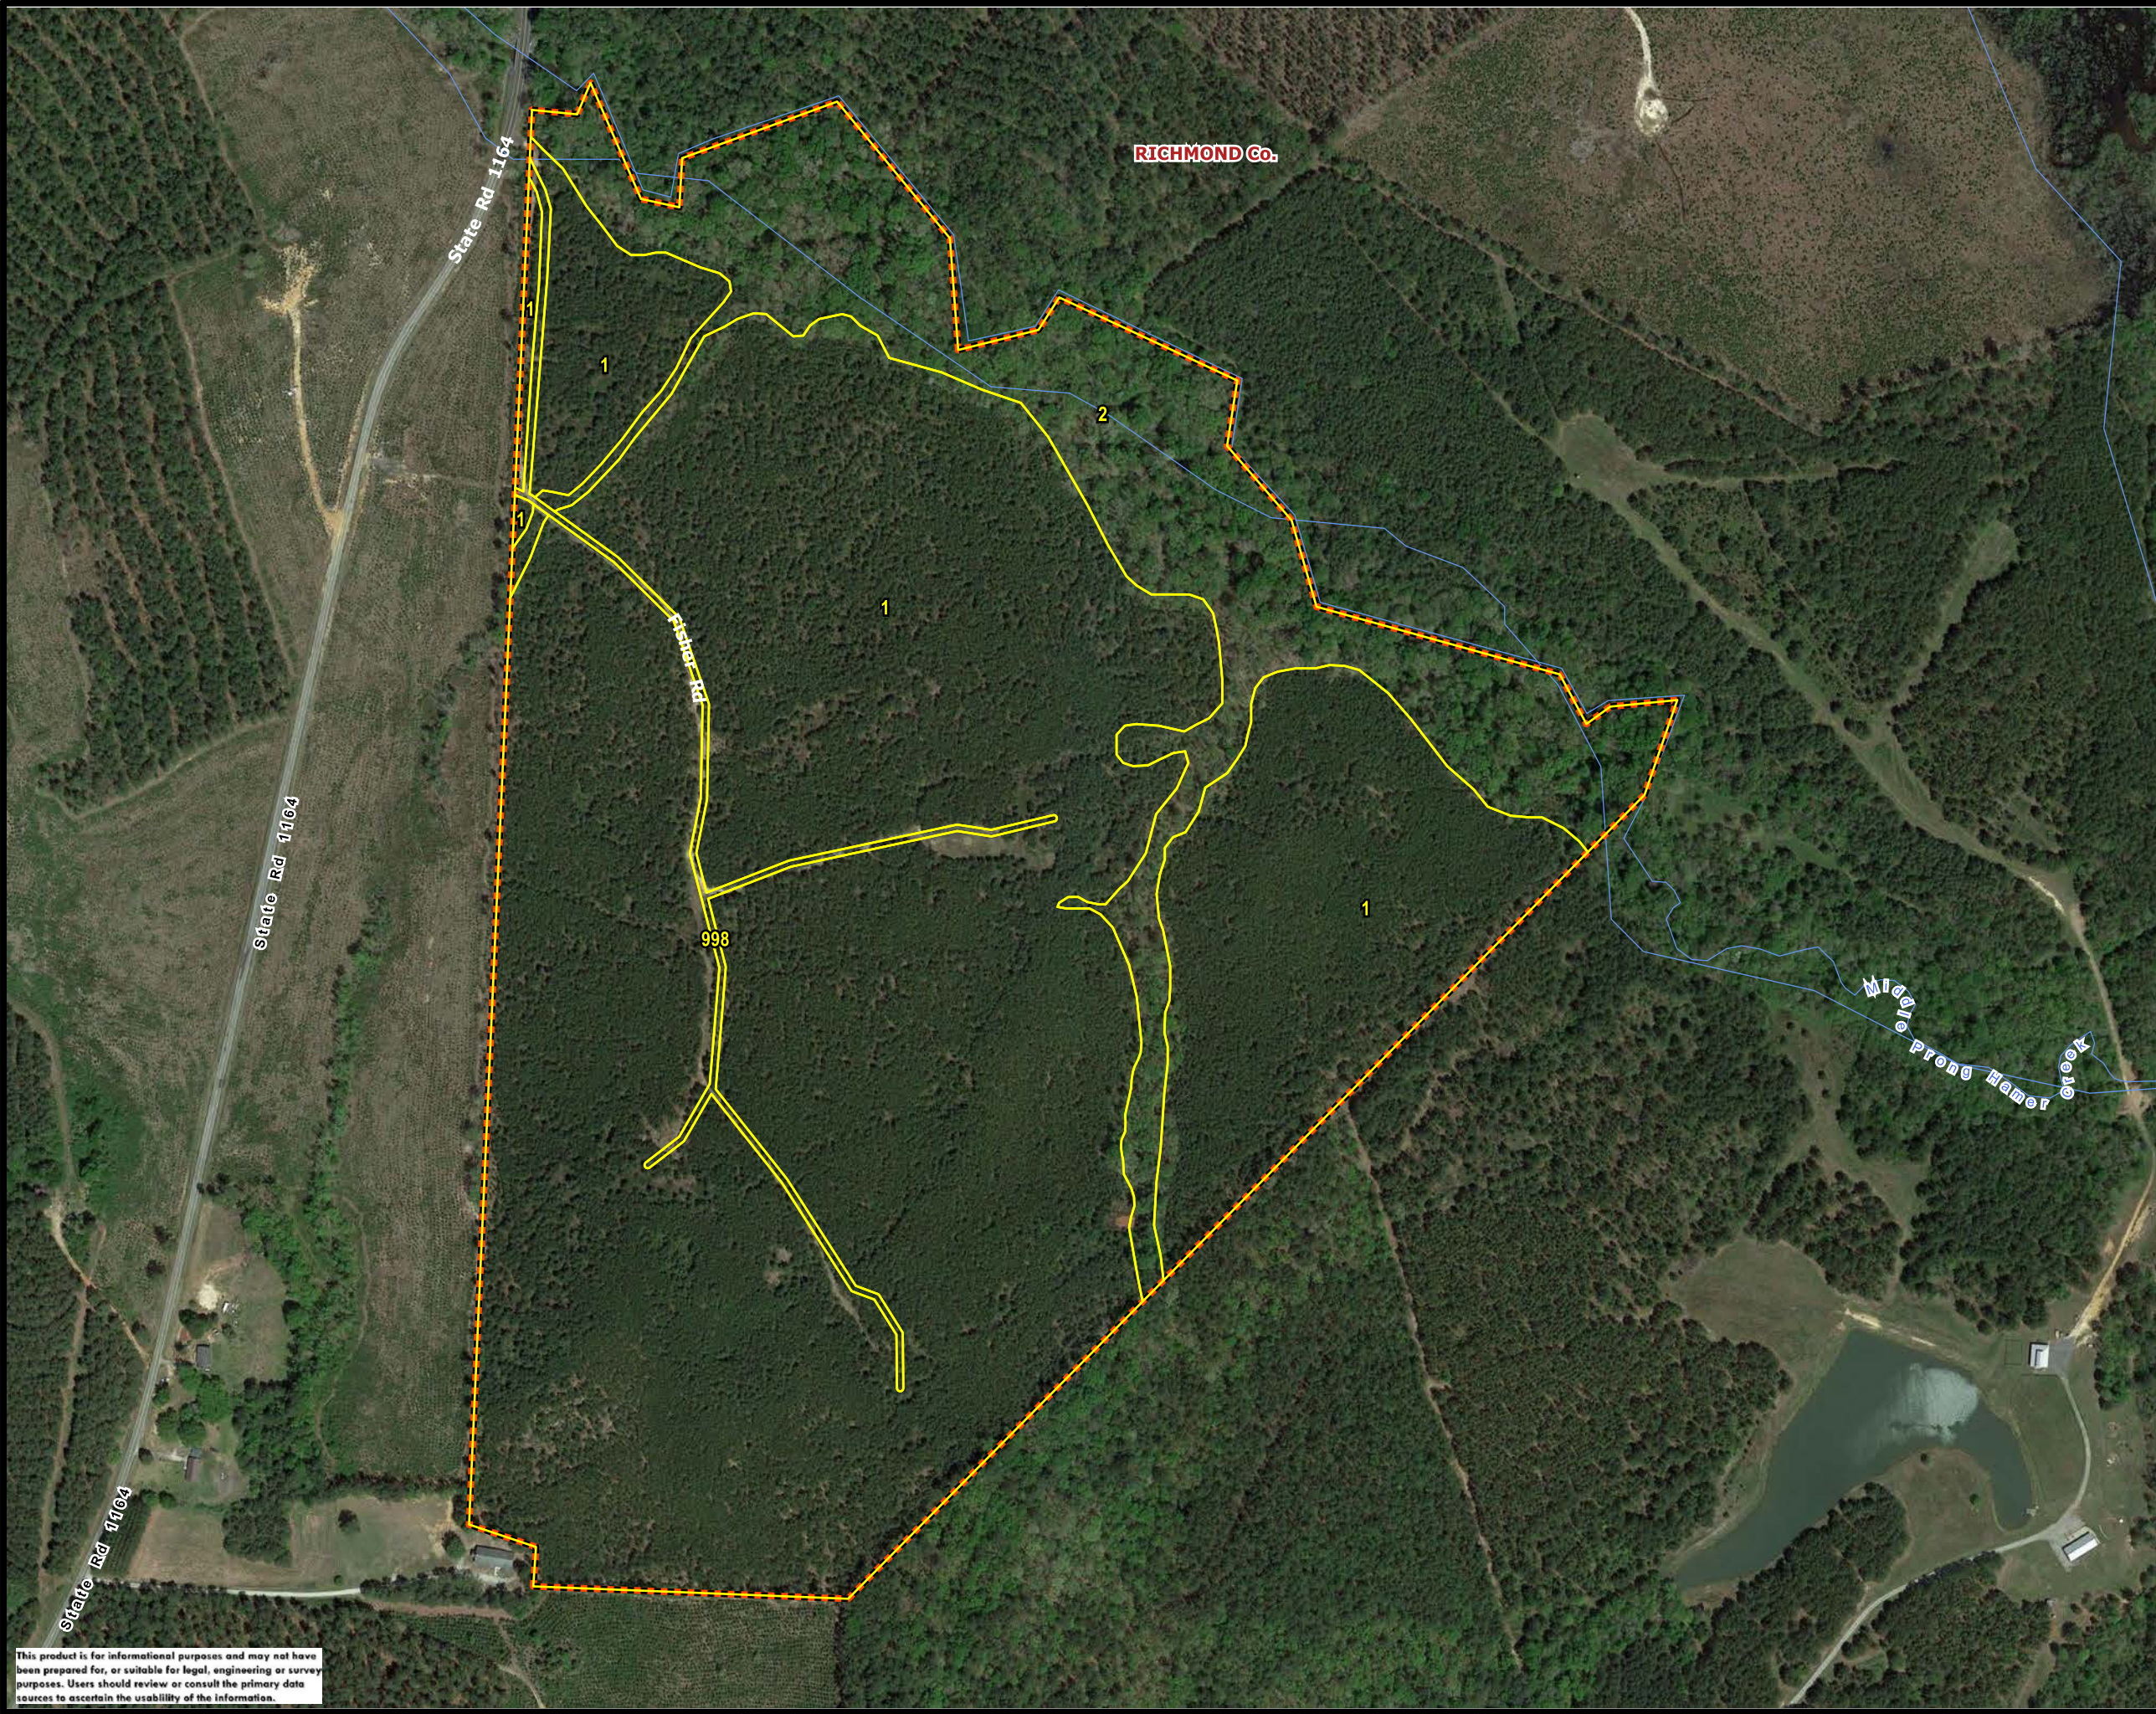

# JORDON 137

COUNTY: RICHMOND

STATE: NC

ACRES: 137.9

AFM Real Estate  
AFMRealEstate.com

STAND	YEAR EST	ORIGIN	DOM S NAME	S T DESC	ACRES
1	2008	PLANTED	LOBLOLLY PINE	UPLAND RIDGE	112.71
2	1971	NATURAL	HARDWOOD	BOTTOM LAND	23.63
998	0	OPEN	UNDEFINED	ROAD	1.56
TOTAL ACRES =					137.9