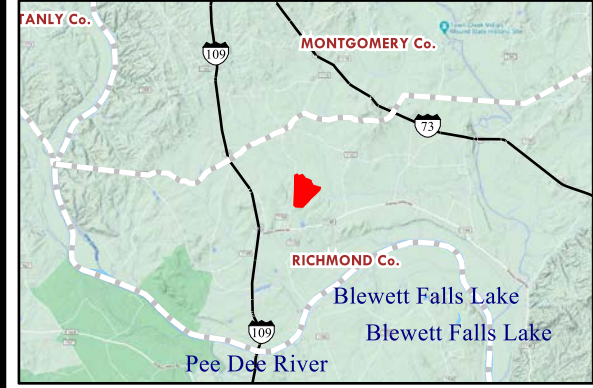

# JORDON 137

COUNTY: RICHMOND

STATE: NC

ACRES: 137.9

AFM Real Estate  
AFMRealEstate.com

STAND	YEAR EST	ORIGIN	DOM S NAME	S T DESC	ACRES
1	2008	PLANTED	LOBLOLLY PINE	UPLAND RIDGE	112.71
2	1971	NATURAL	HARDWOOD	BOTTOM LAND	23.63
998	0	OPEN	UNDEFINED	ROAD	1.56
TOTAL ACRES =					137.9