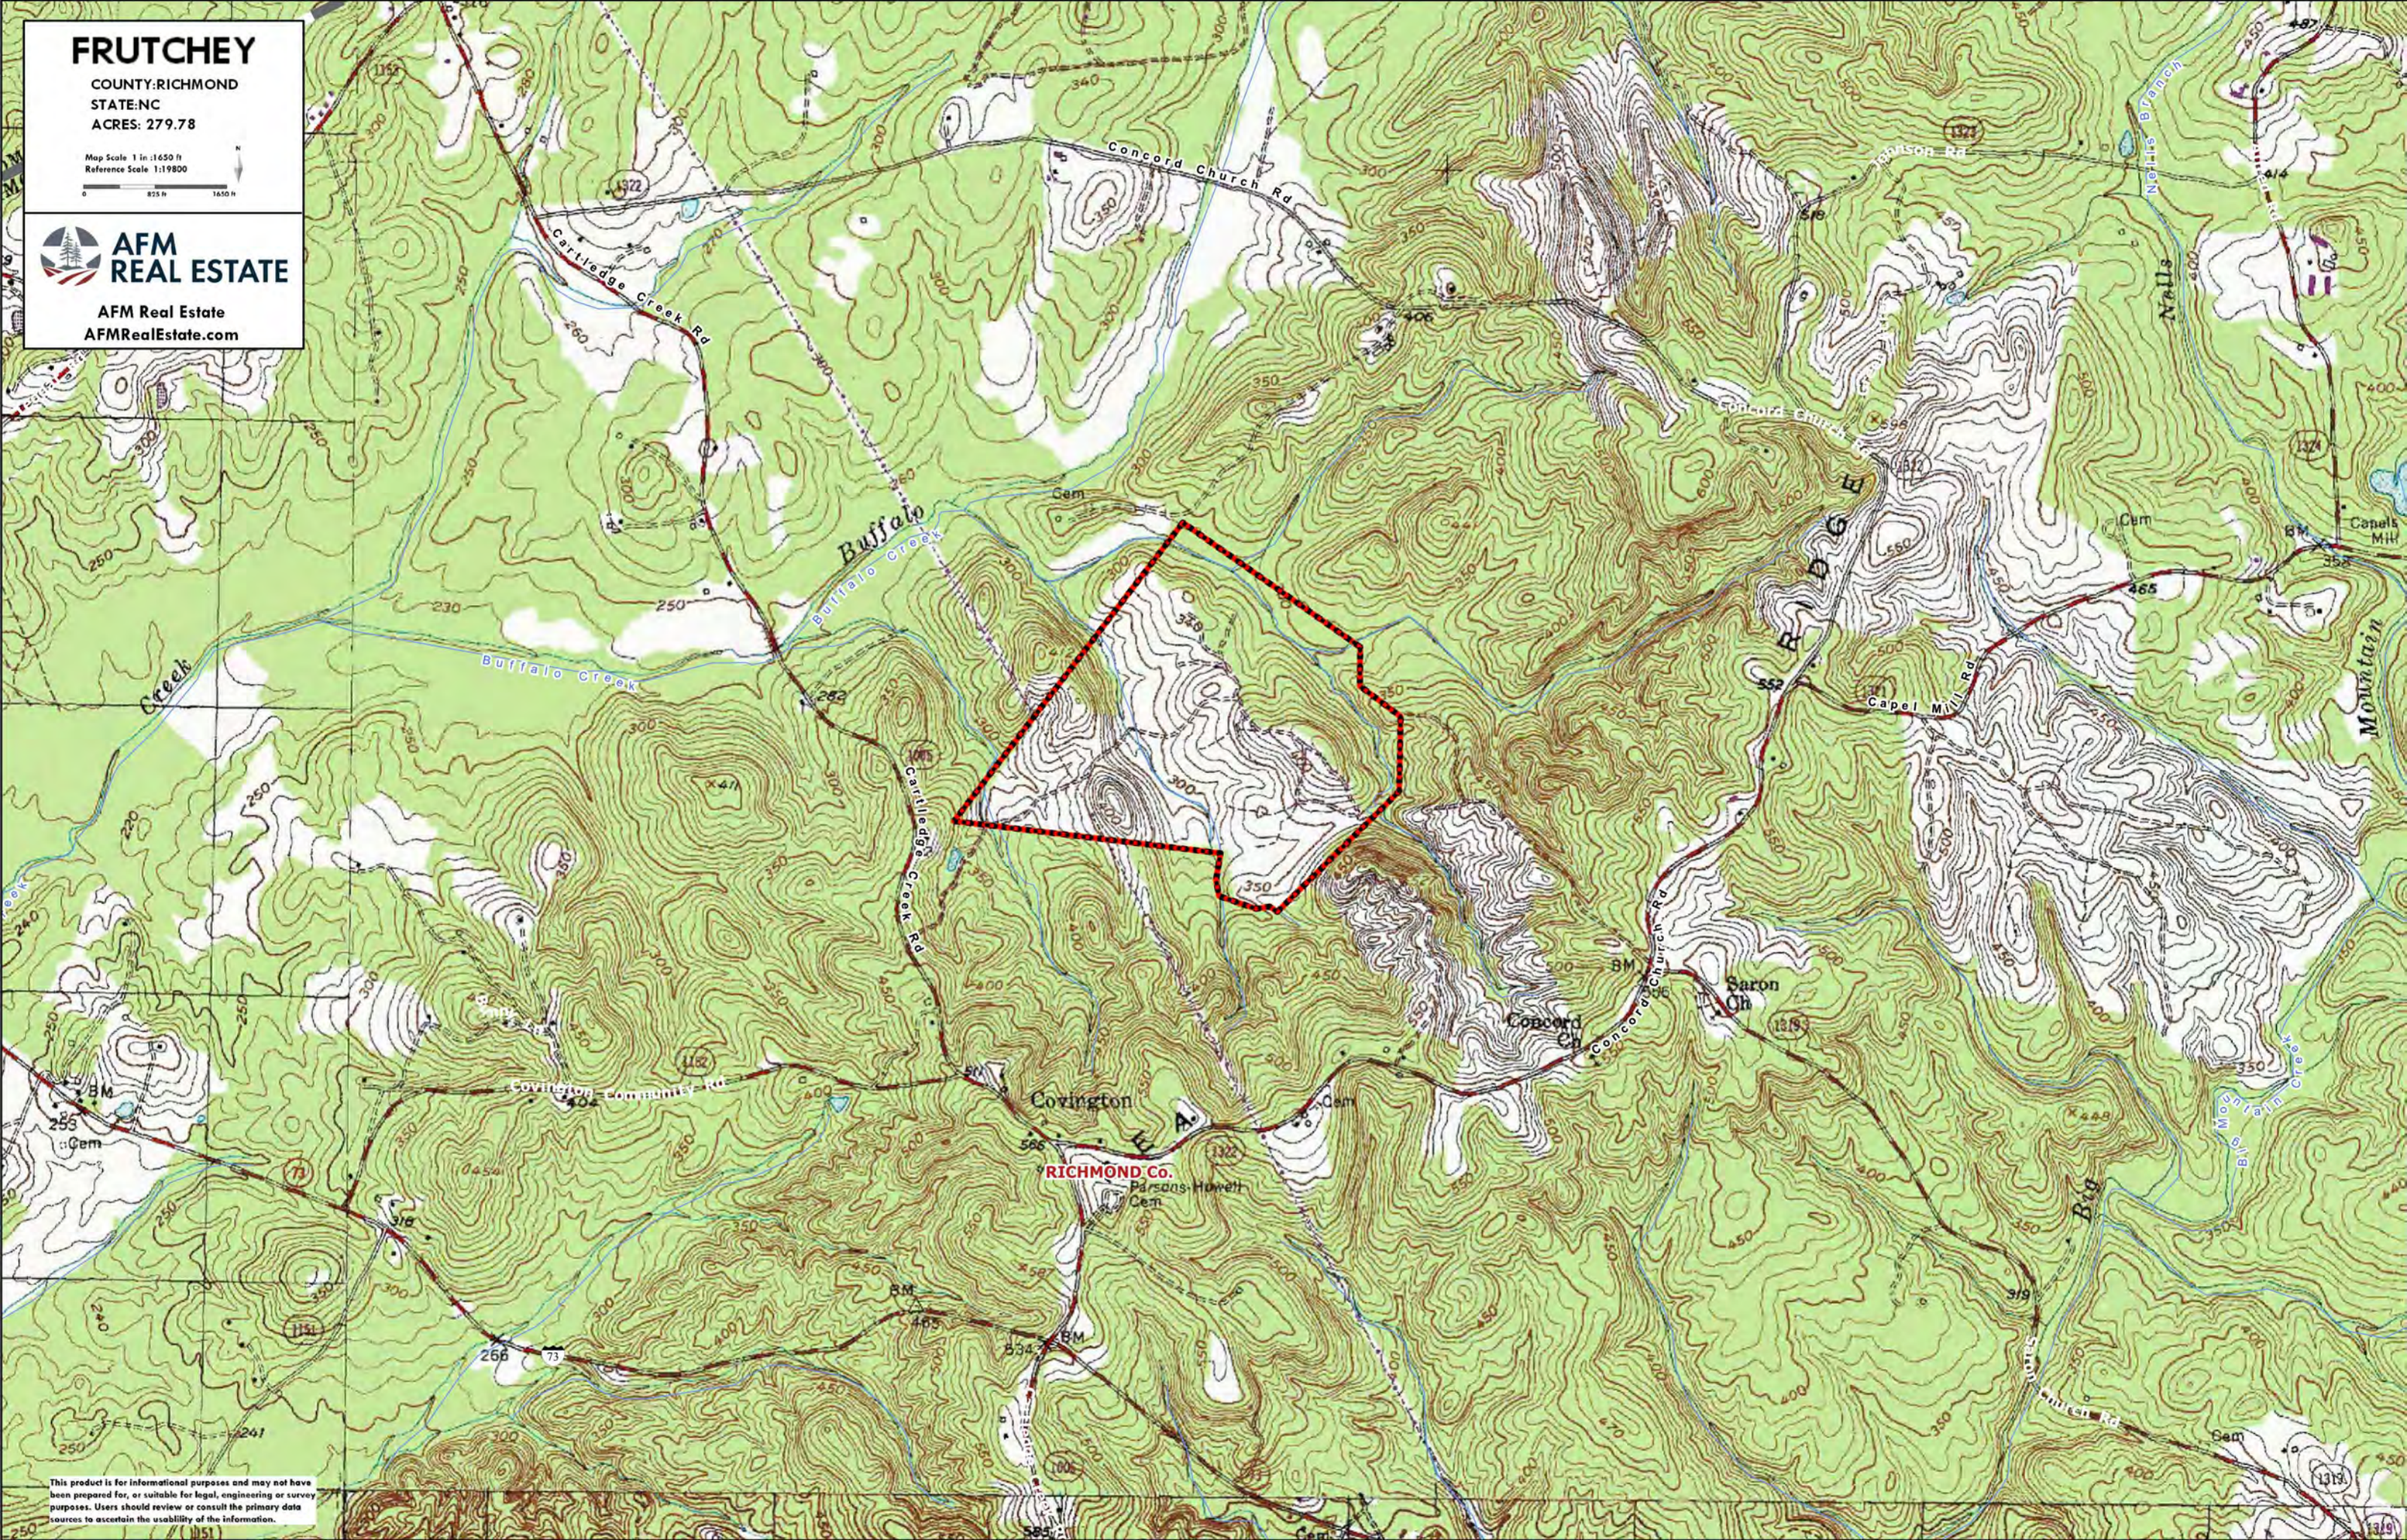

FRUTCHEY

COUNTY: RICHMOND

STATE: NC

ACRES: 279.78

Map Scale 1 in : 1650 ft
Reference Scale 1:19800

AFM Real Estate
AFMRealEstate.com

This product is for informational purposes and may not have been prepared for, or suitable for legal, engineering or survey purposes. Users should review or consult the primary data sources to ascertain the usability of the information.