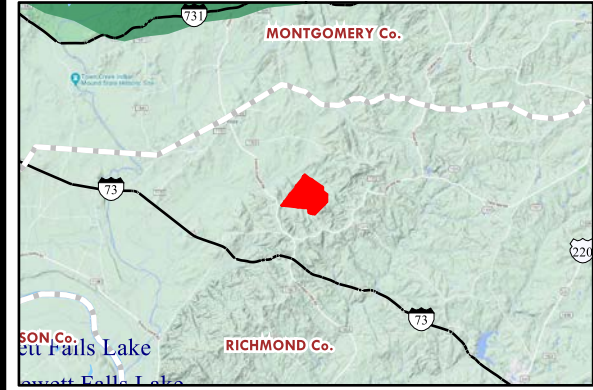

FRUTCHEY

COUNTY: RICHMOND

STATE: NC

ACRES: 279.77

AFM Real Estate
AFMRealEstate.com

STAND	YEAR_EST	ORIGIN	DOM_S_NAME	S_T_DESC	ACRES
1	2013	NATURAL	PINE/HARDWOOD	UPLAND RIDGE	83.60
2	1960	NATURAL	HARDWOOD	BOTTOM LAND	44.39
3	1994	PLANTED	LOBLOLLY PINE	UPLAND RIDGE	127.98
5	1999	PLANTED	LOBLOLLY PINE	UPLAND RIDGE	16.31
997	0	OPEN	UNDEFINED	POWER LINE	3.87
998	0	OPEN	UNDEFINED	ROAD	3.62
TOTAL ACRES =					279.77