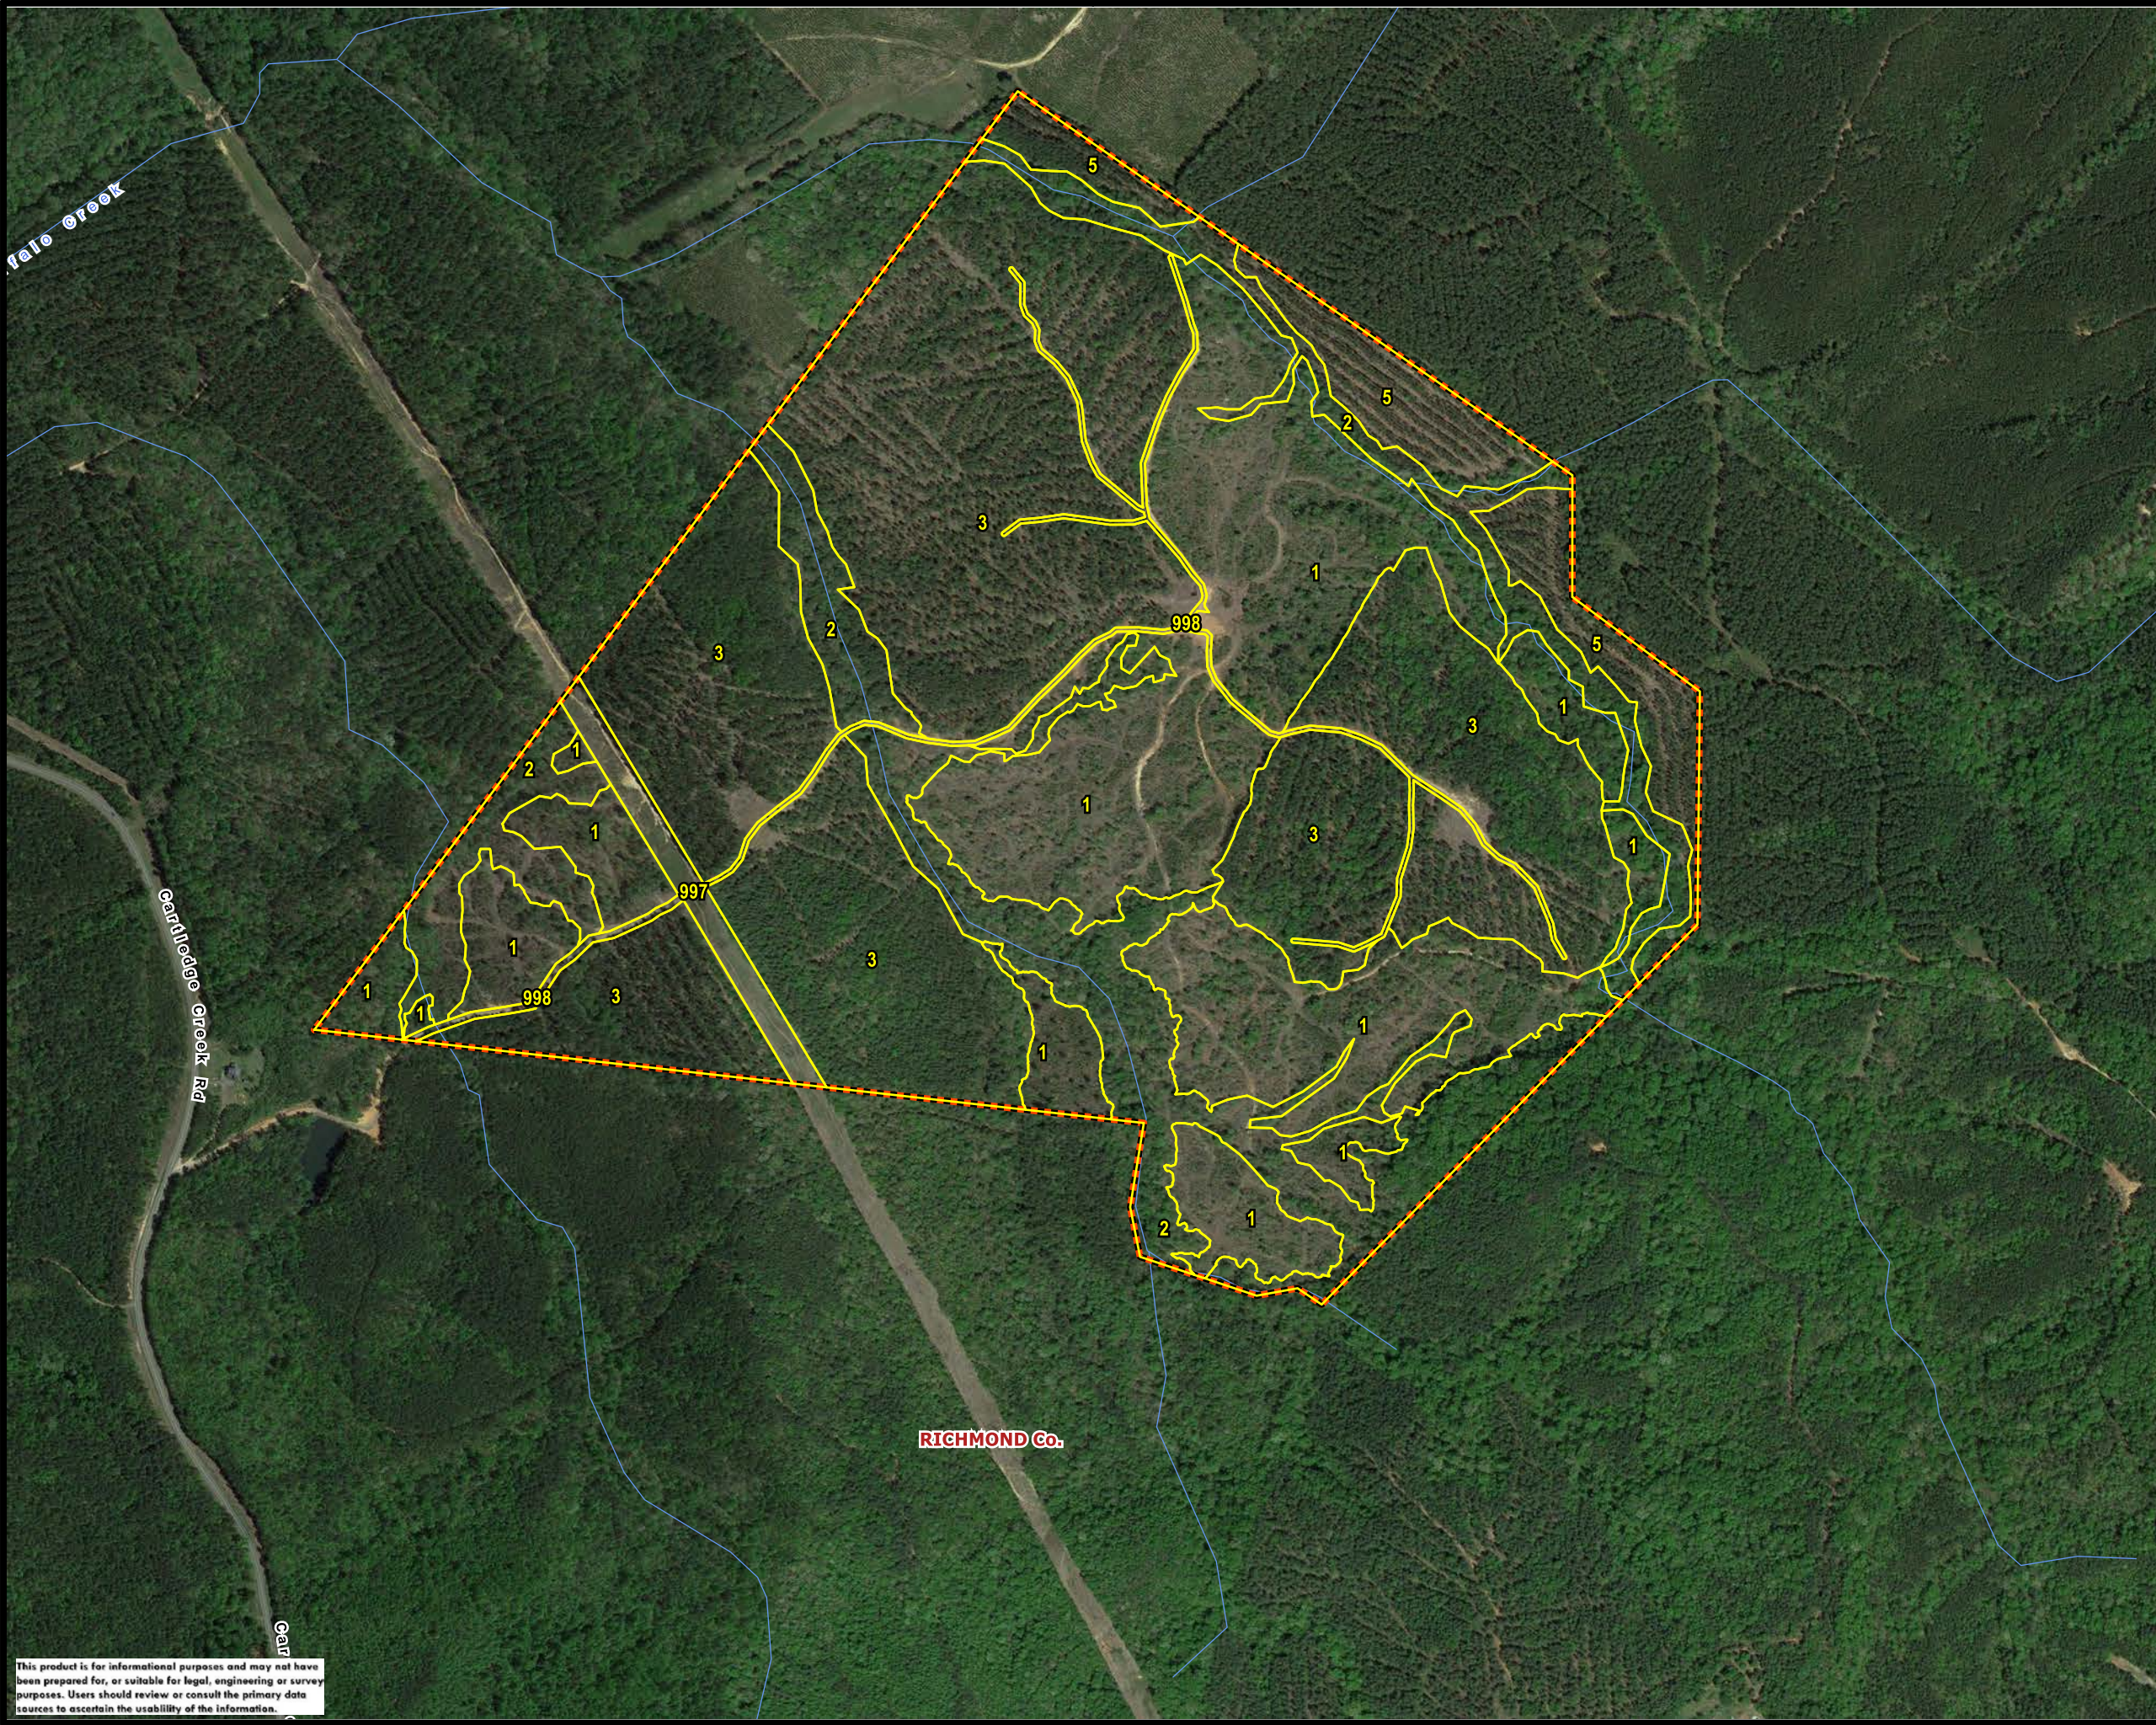

FRUTCHEY

COUNTY: RICHMOND

STATE: NC

ACRES: 279.77

AFM Real Estate
AFMRealEstate.com

STAND	YEAR_EST	ORIGIN	DOM_S_NAME	S_T_DESC	ACRES
1	2013	NATURAL	PINE/HARDWOOD	UPLAND RIDGE	83.60
2	1960	NATURAL	HARDWOOD	BOTTOM LAND	44.39
3	1994	PLANTED	LOBLOLLY PINE	UPLAND RIDGE	127.98
5	1999	PLANTED	LOBLOLLY PINE	UPLAND RIDGE	16.31
997	0	OPEN	UNDEFINED	POWER LINE	3.87
998	0	OPEN	UNDEFINED	ROAD	3.62
TOTAL ACRES =					279.77

This product is for informational purposes and may not have been prepared for, or suitable for legal, engineering or survey purposes. Users should review or consult the primary data sources to ascertain the usability of the information.