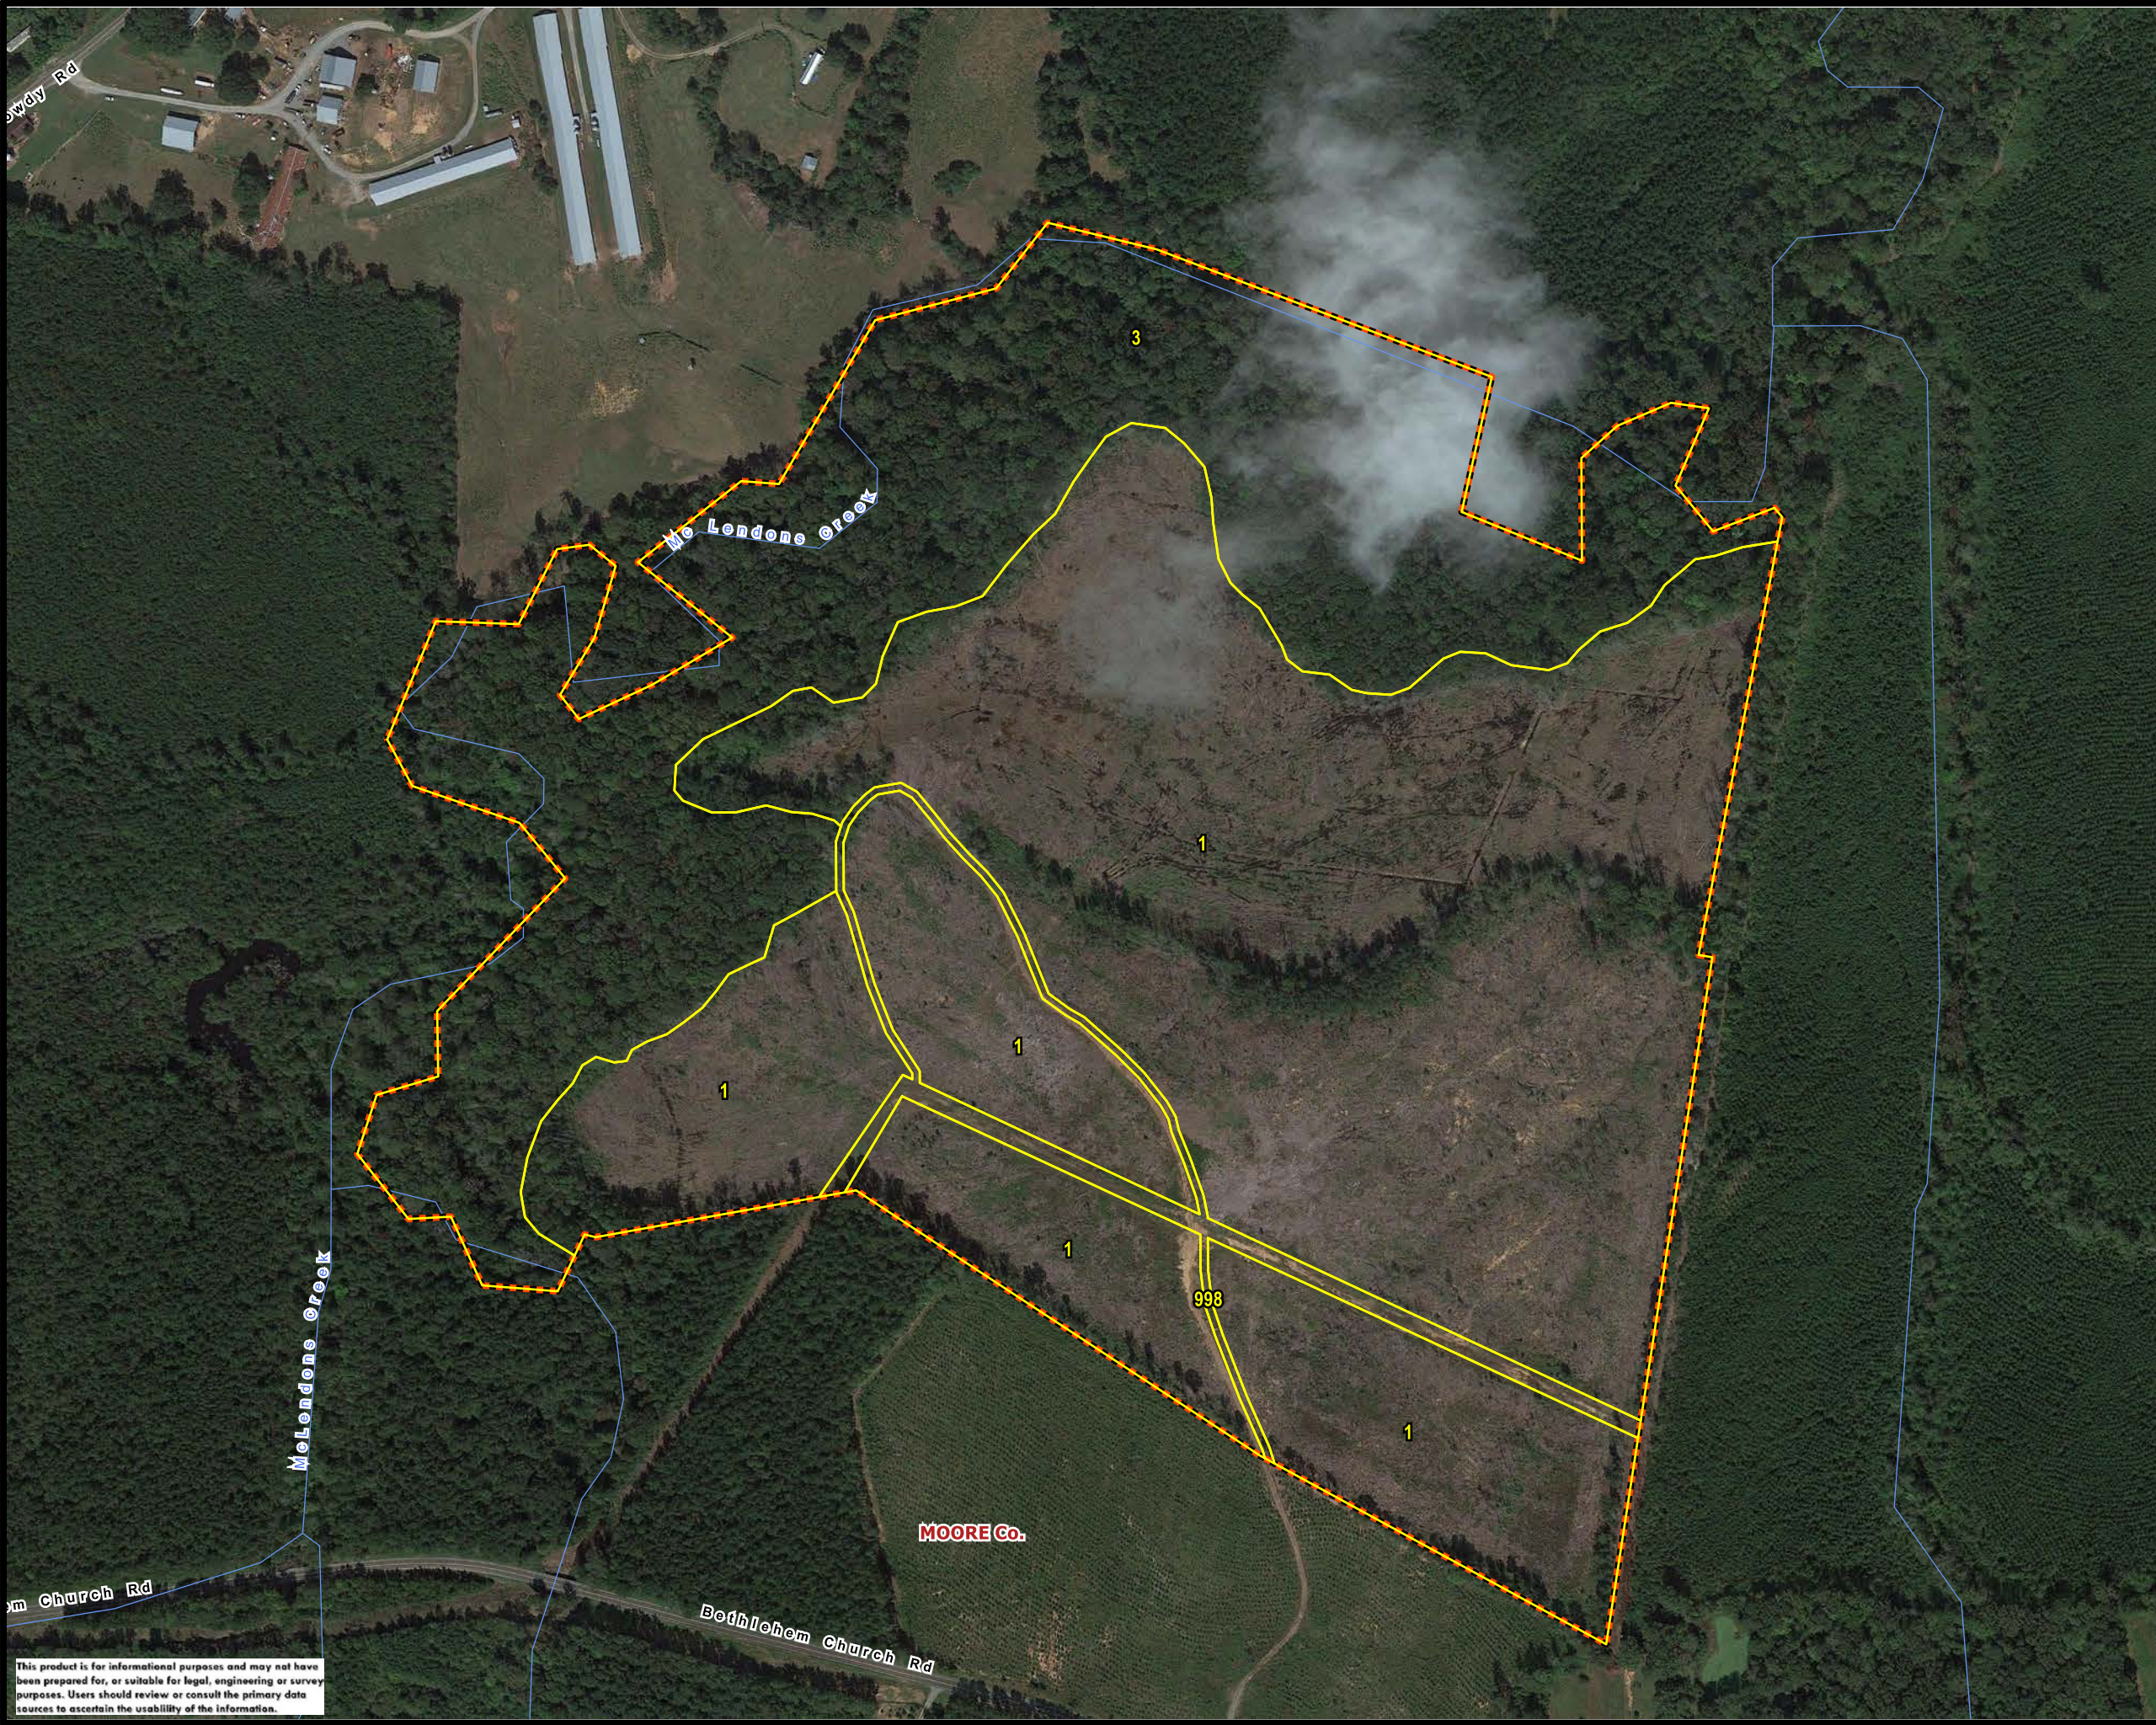

ROBBINS

COUNTY: MOORE
 STATE: NC
 ACRES: 110.39

AFM Real Estate
 AFMRealEstate.com

STAND	YEAR EST	ORIGIN	DOM S NAME	S T DESC	ACRES
1	2018	PLANTED	LOBLOLLY PINE	UPLAND RIDGE	70.79
3	1950	NATURAL	PINE/HARDWOOD	BOTTOM LAND	37.31
998	0	OPEN	UNDEFINED	ROAD	2.29
TOTAL ACRES =					110.39