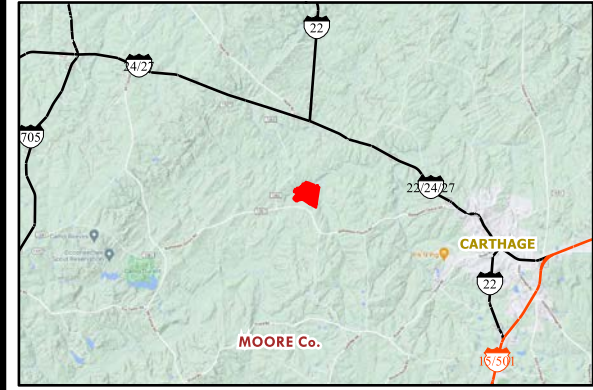

ROBBINS

COUNTY: MOORE
 STATE: NC
 ACRES: 110.39

AFM Real Estate
 AFMRealEstate.com

STAND	YEAR EST	ORIGIN	DOM S NAME	S T DESC	ACRES
1	2018	PLANTED	LOBLOLLY PINE	UPLAND RIDGE	70.79
3	1950	NATURAL	PINE/HARDWOOD	BOTTOM LAND	37.31
998	0	OPEN	UNDEFINED	ROAD	2.29
TOTAL ACRES =					110.39