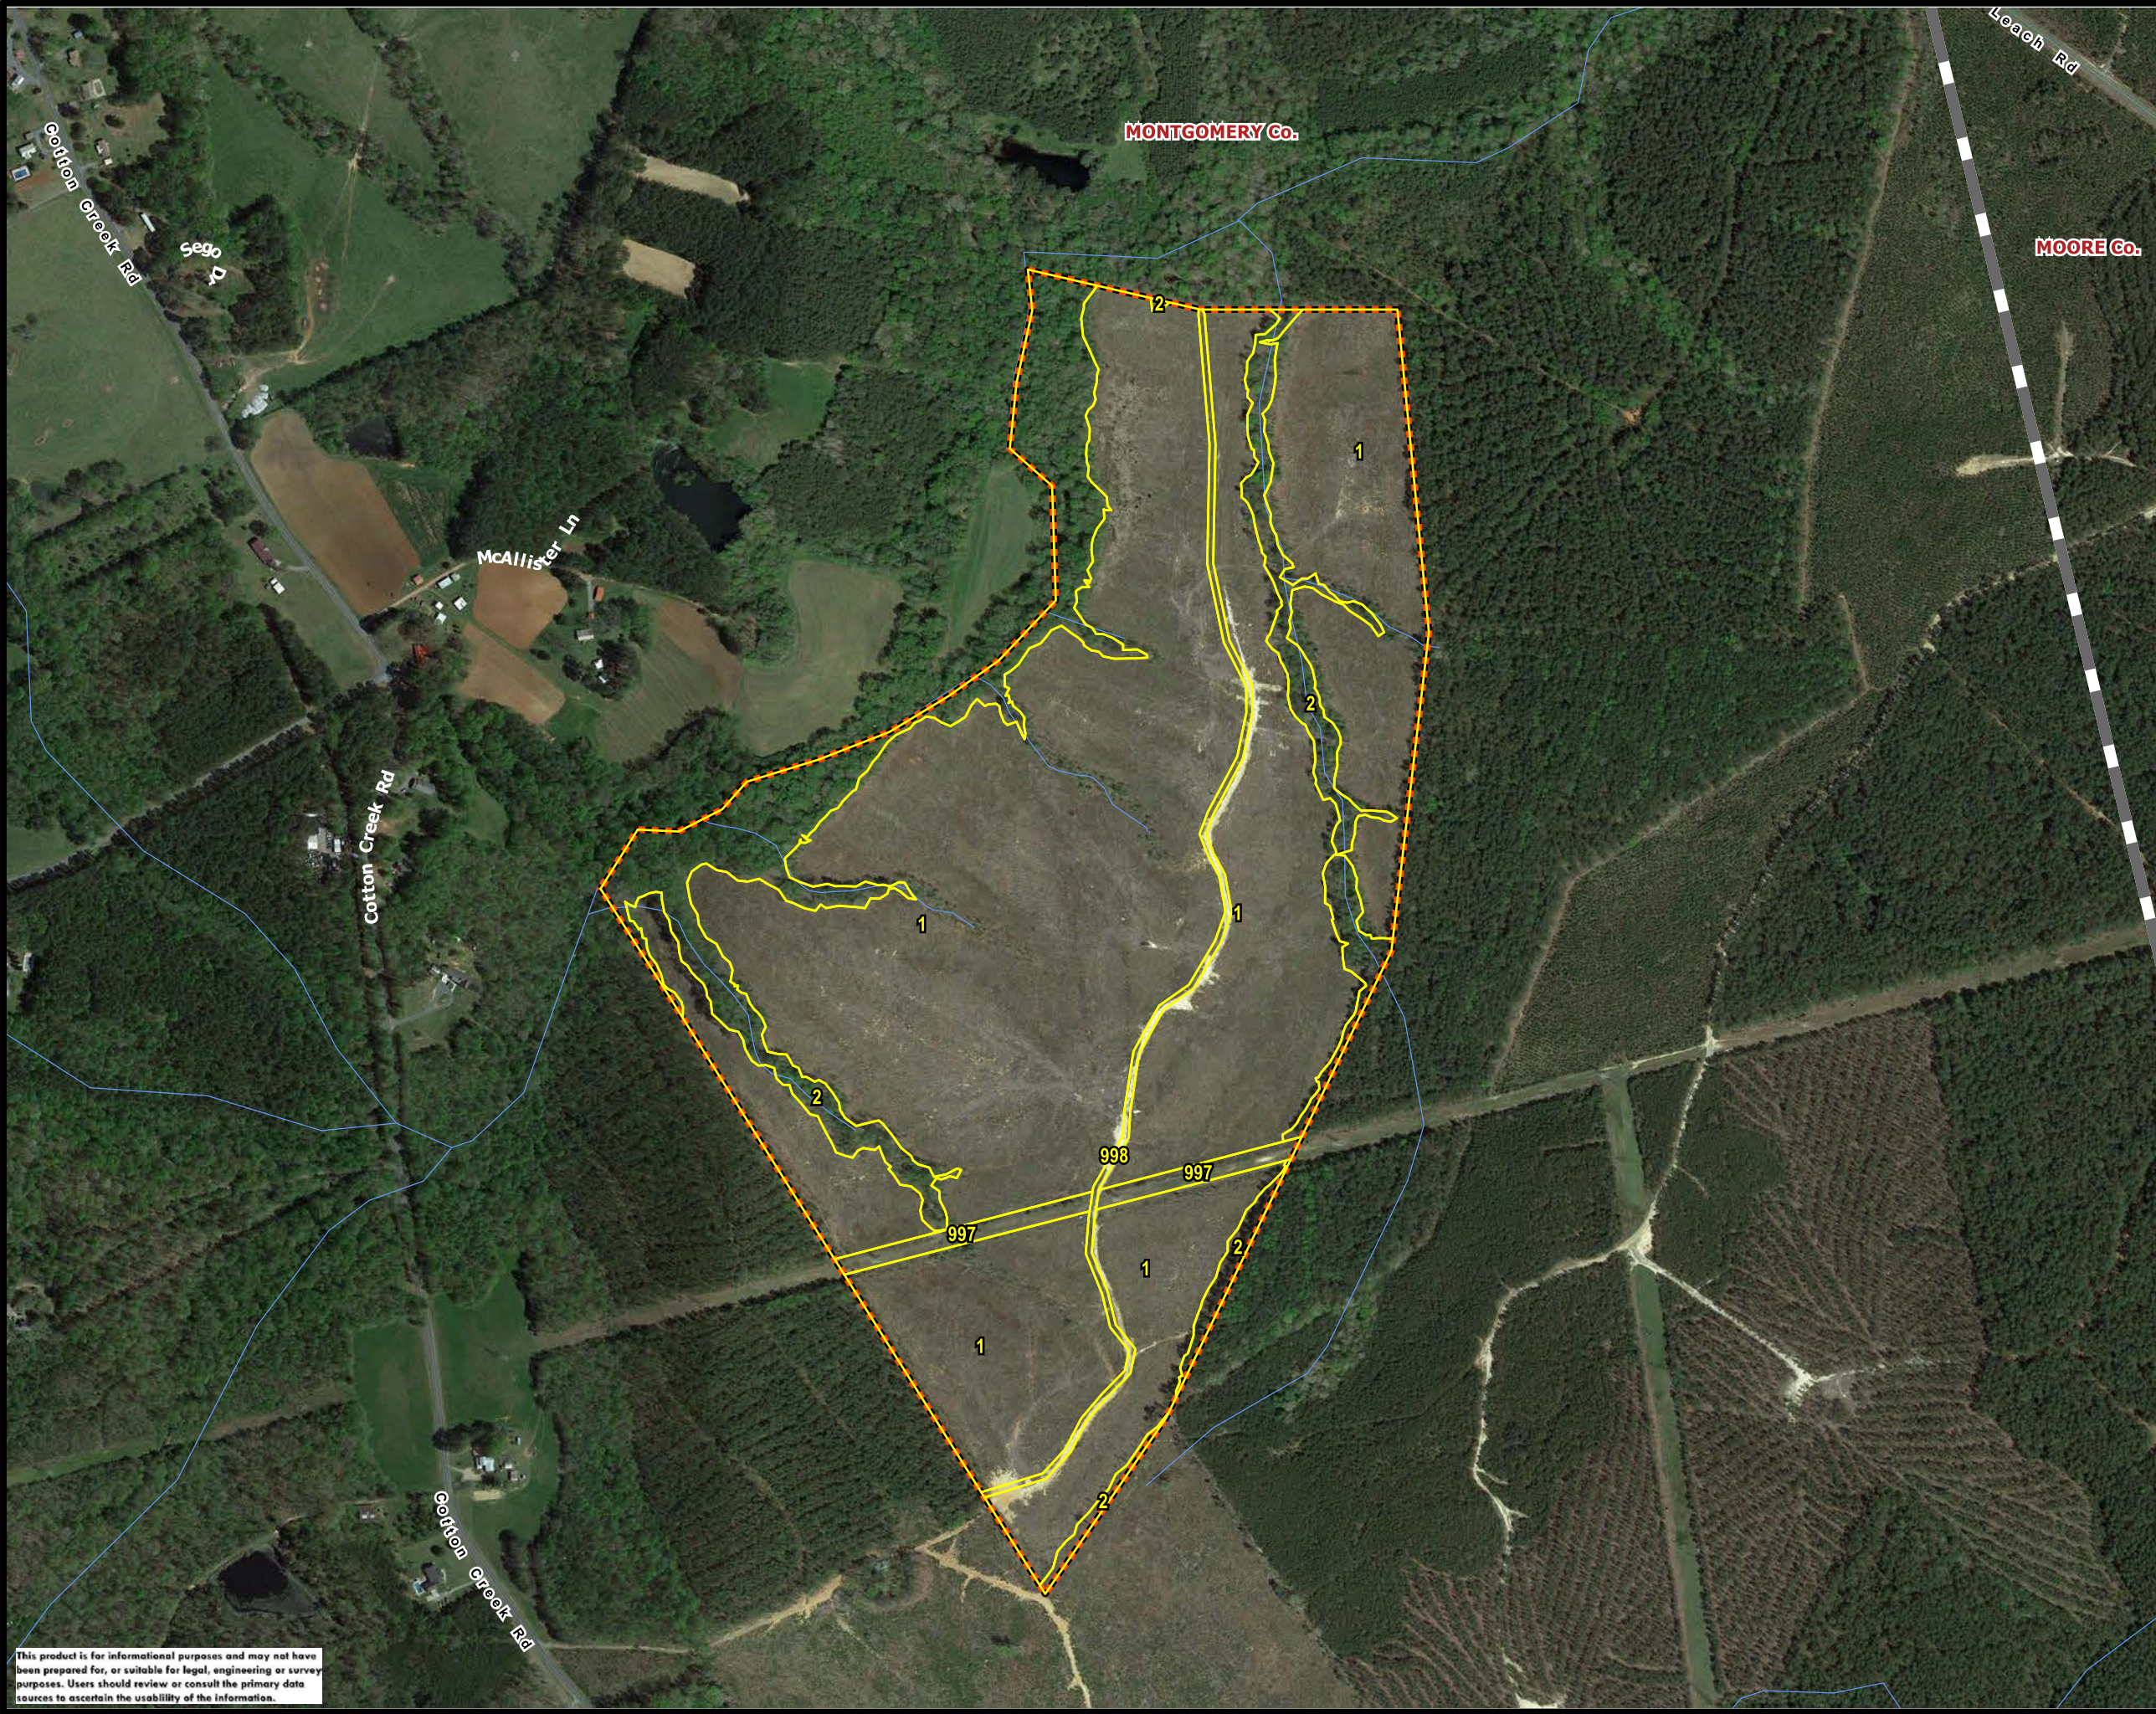

# ATKINS 149

COUNTY: MONTGOMERY  
 STATE: NC  
 ACRES: 148.99

AFM Real Estate  
 AFMRealEstate.com

STAND	YEAR_EST	ORIGIN	DOM_S_NAME	S_T_DESC	ACRES
1	2016	PLANTED	LOBLOLLY PINE	UPLAND RIDGE	123.73
2	1970	NATURAL	PINE/HARDWOOD	BOTTOM LAND	20.99
997	0	OPEN	UNDEFINED	POWER LINE	2.19
998	0	OPEN	UNDEFINED	ROAD	2.06
TOTAL ACRES =					148.99