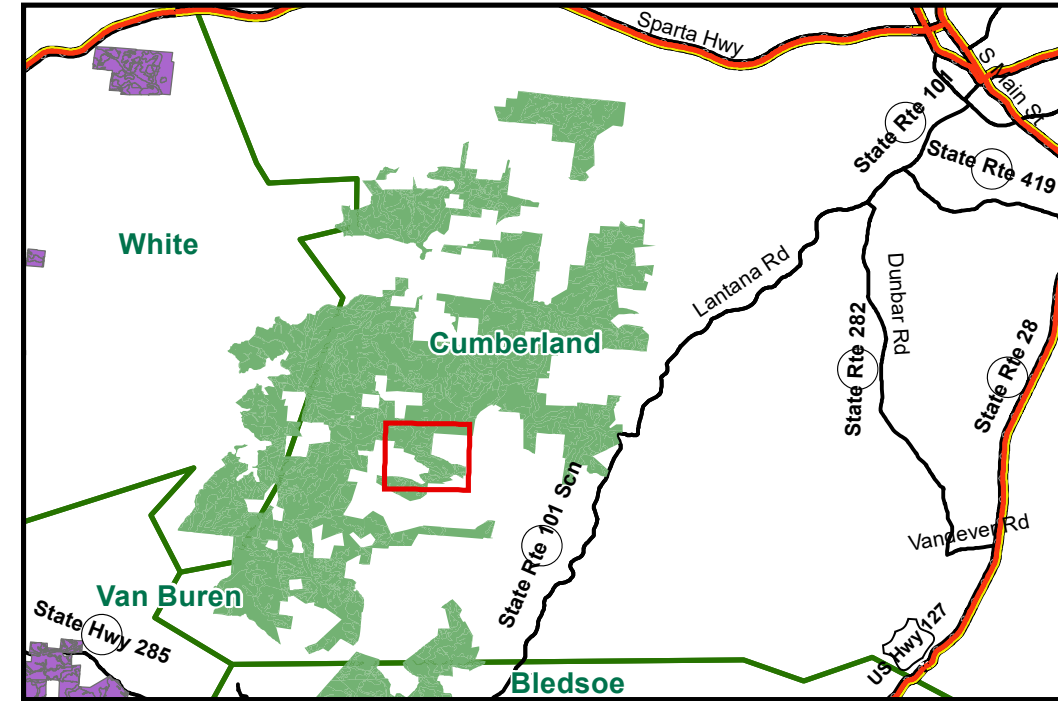

Property: Sequatchie, LLC
County, State: Cumberland, TN
Tract: 1017 Thomas Springs-Center
Acres (+/-): 150

Legend

-  1017 Thomas Springs_Center
-  Topo-20 Ft.
-  Rivers/Creeks
-  Lakes/Ponds
-  Roads