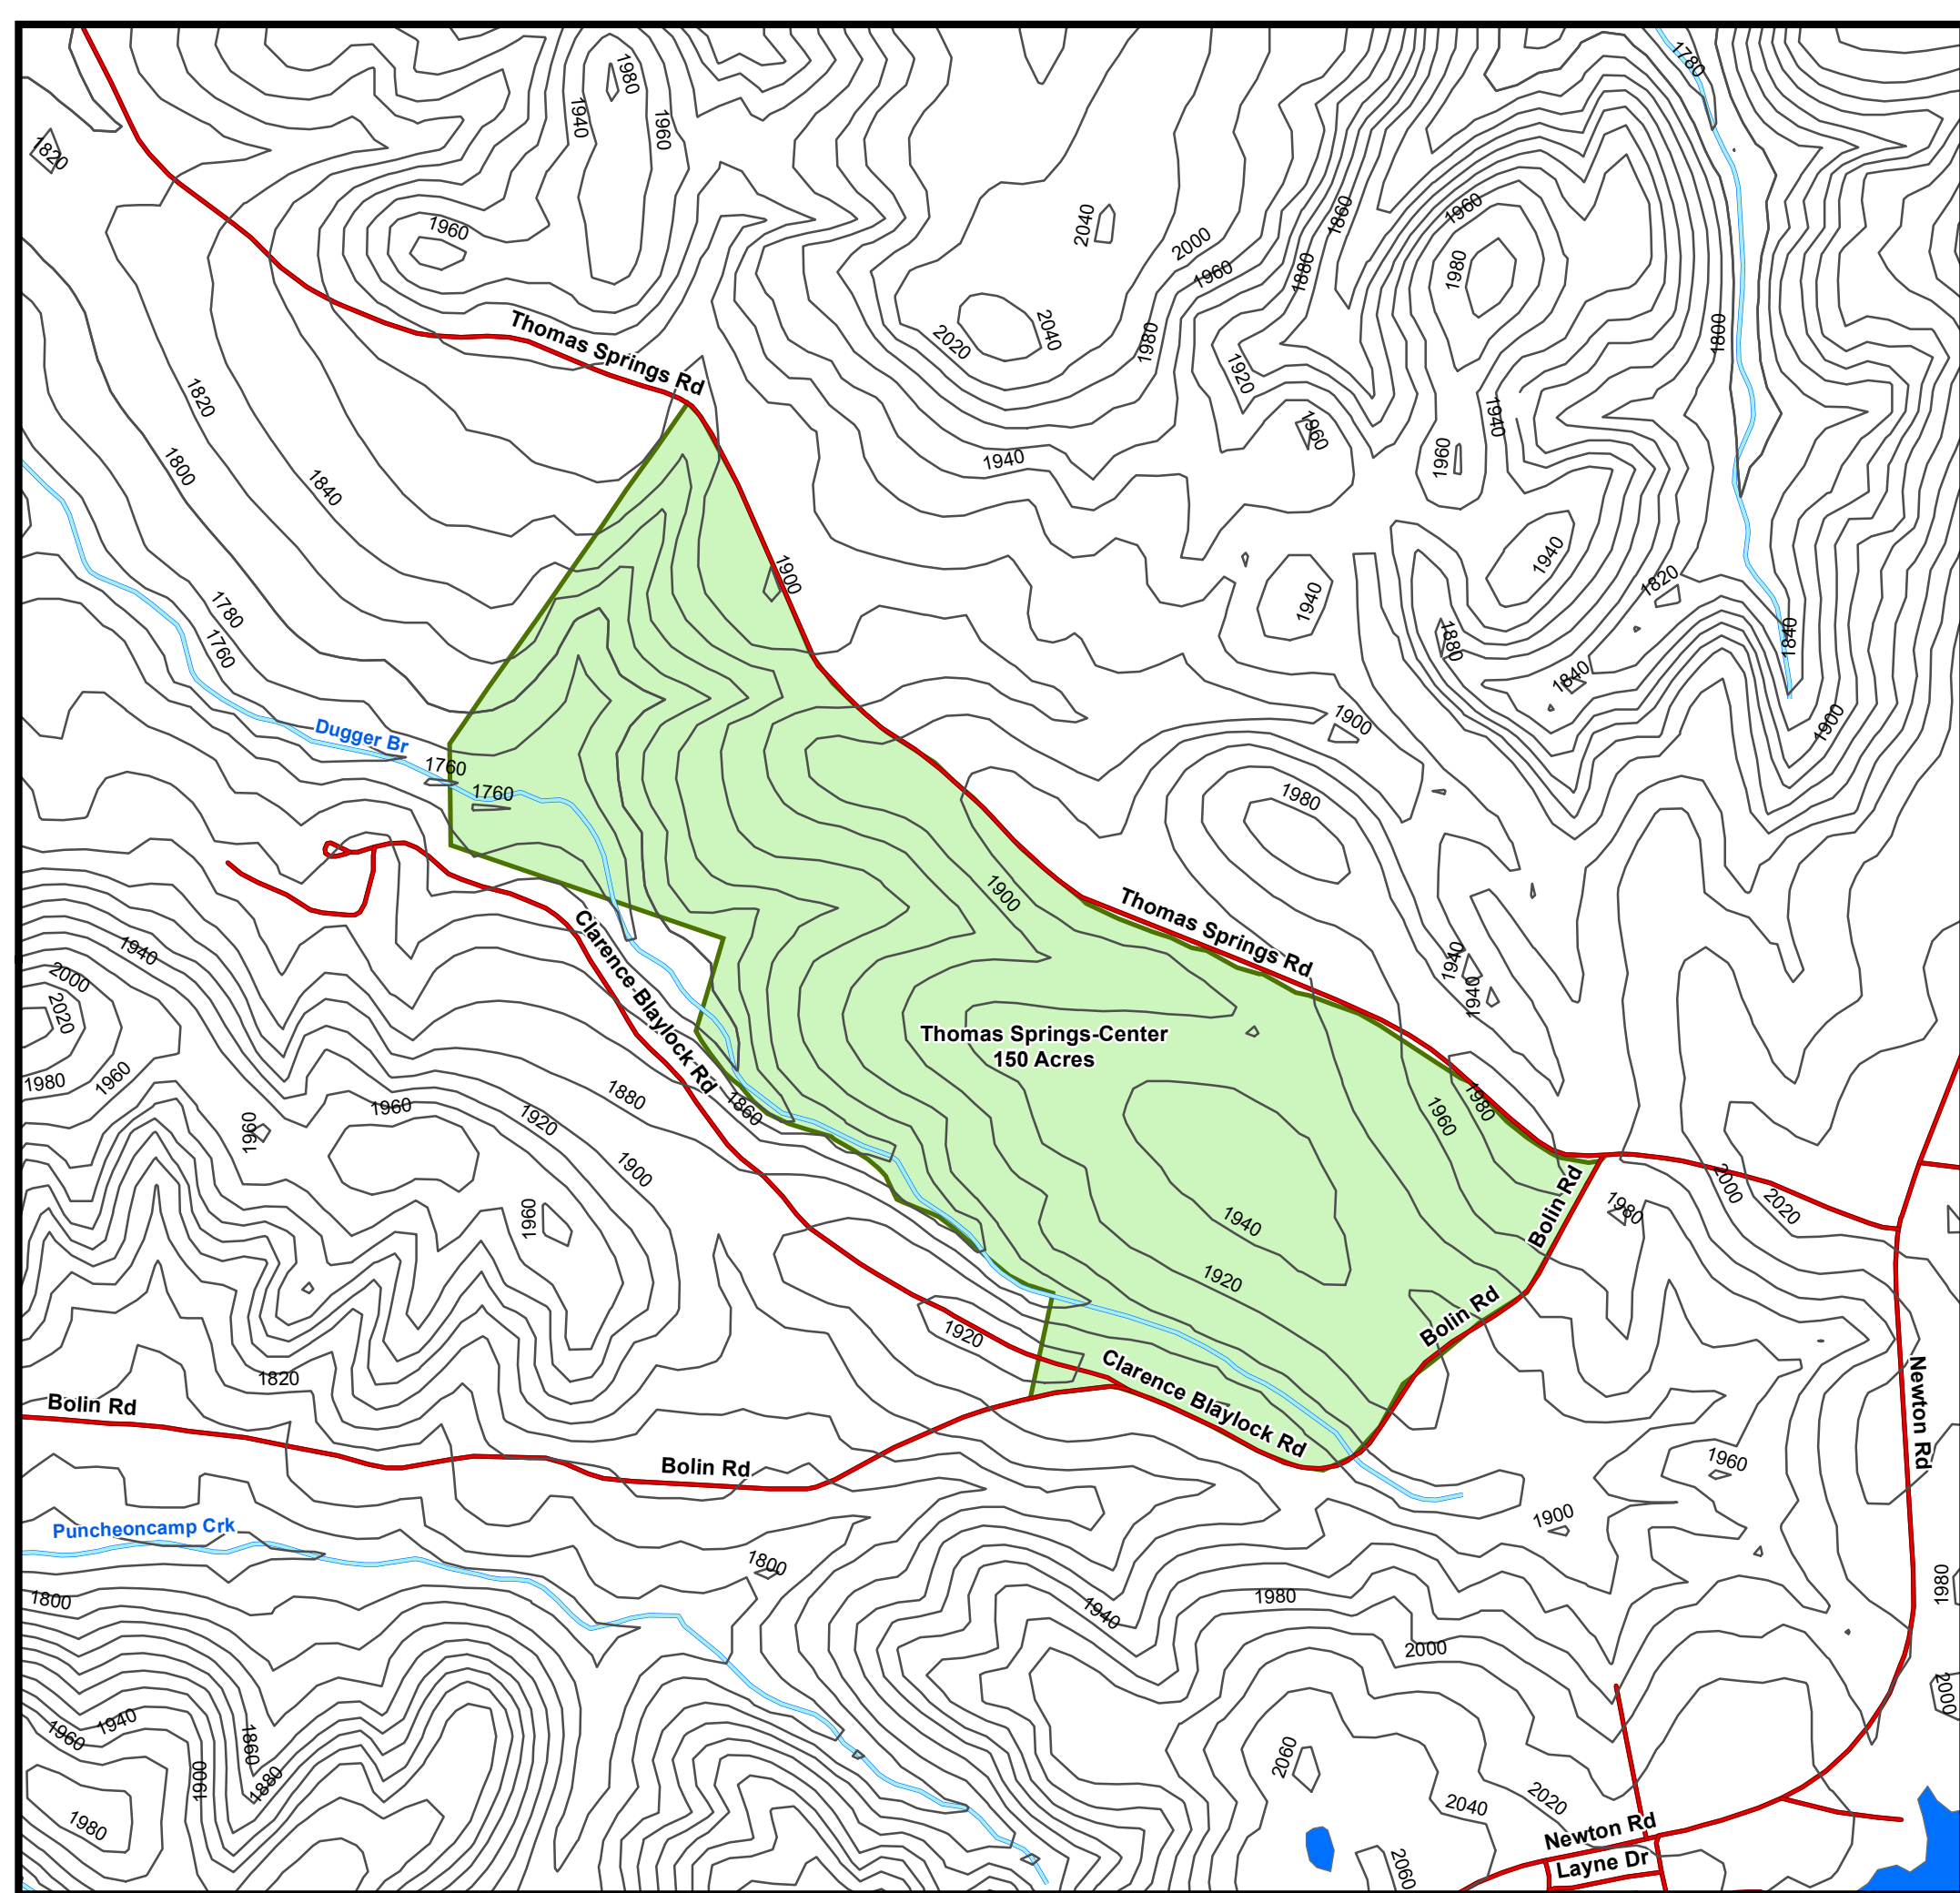

Property: Sequatchie, LLC
County, State: Cumberland, TN
Tract: 1017 Thomas Springs-Center
Acres (+/-): 150

Legend

-  1017 Thomas Springs_Center
-  Topo-20 Ft.
-  Rivers/Creeks
-  Lakes/Ponds
-  Roads