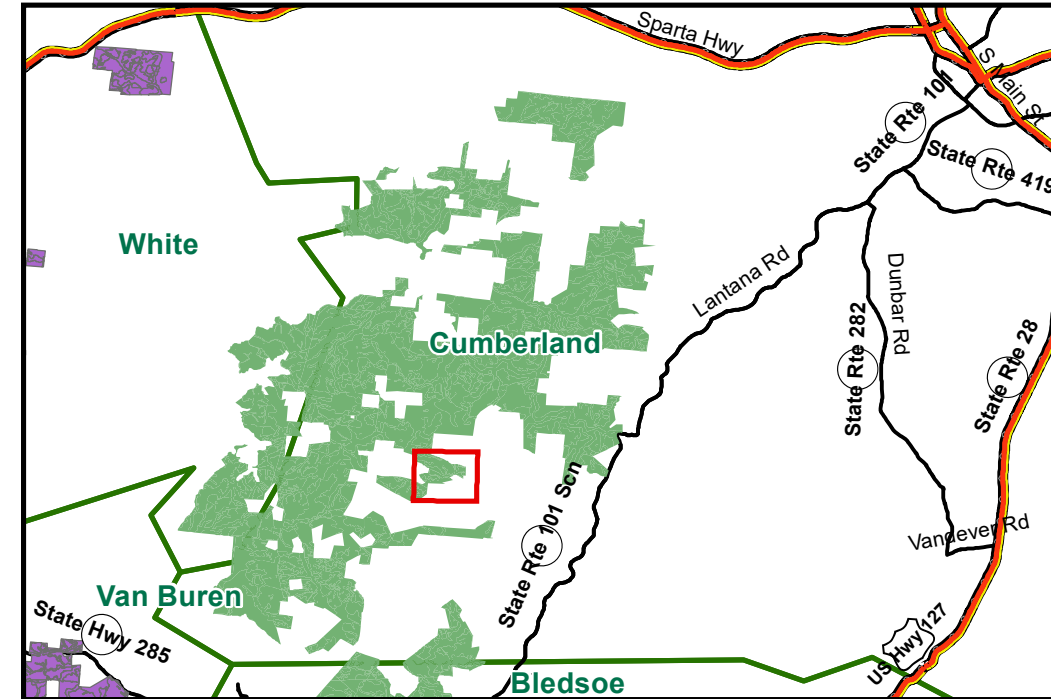

Property: Sequatchie, LLC
County, State: Cumberland, TN
Tract: 1017 Thomas Springs-East
Acres (+/-): 103

Legend

-  1017 Thomas Springs_East
-  Topo-20 Ft.
-  Rivers/Creeks
-  Lakes/Ponds
-  Roads