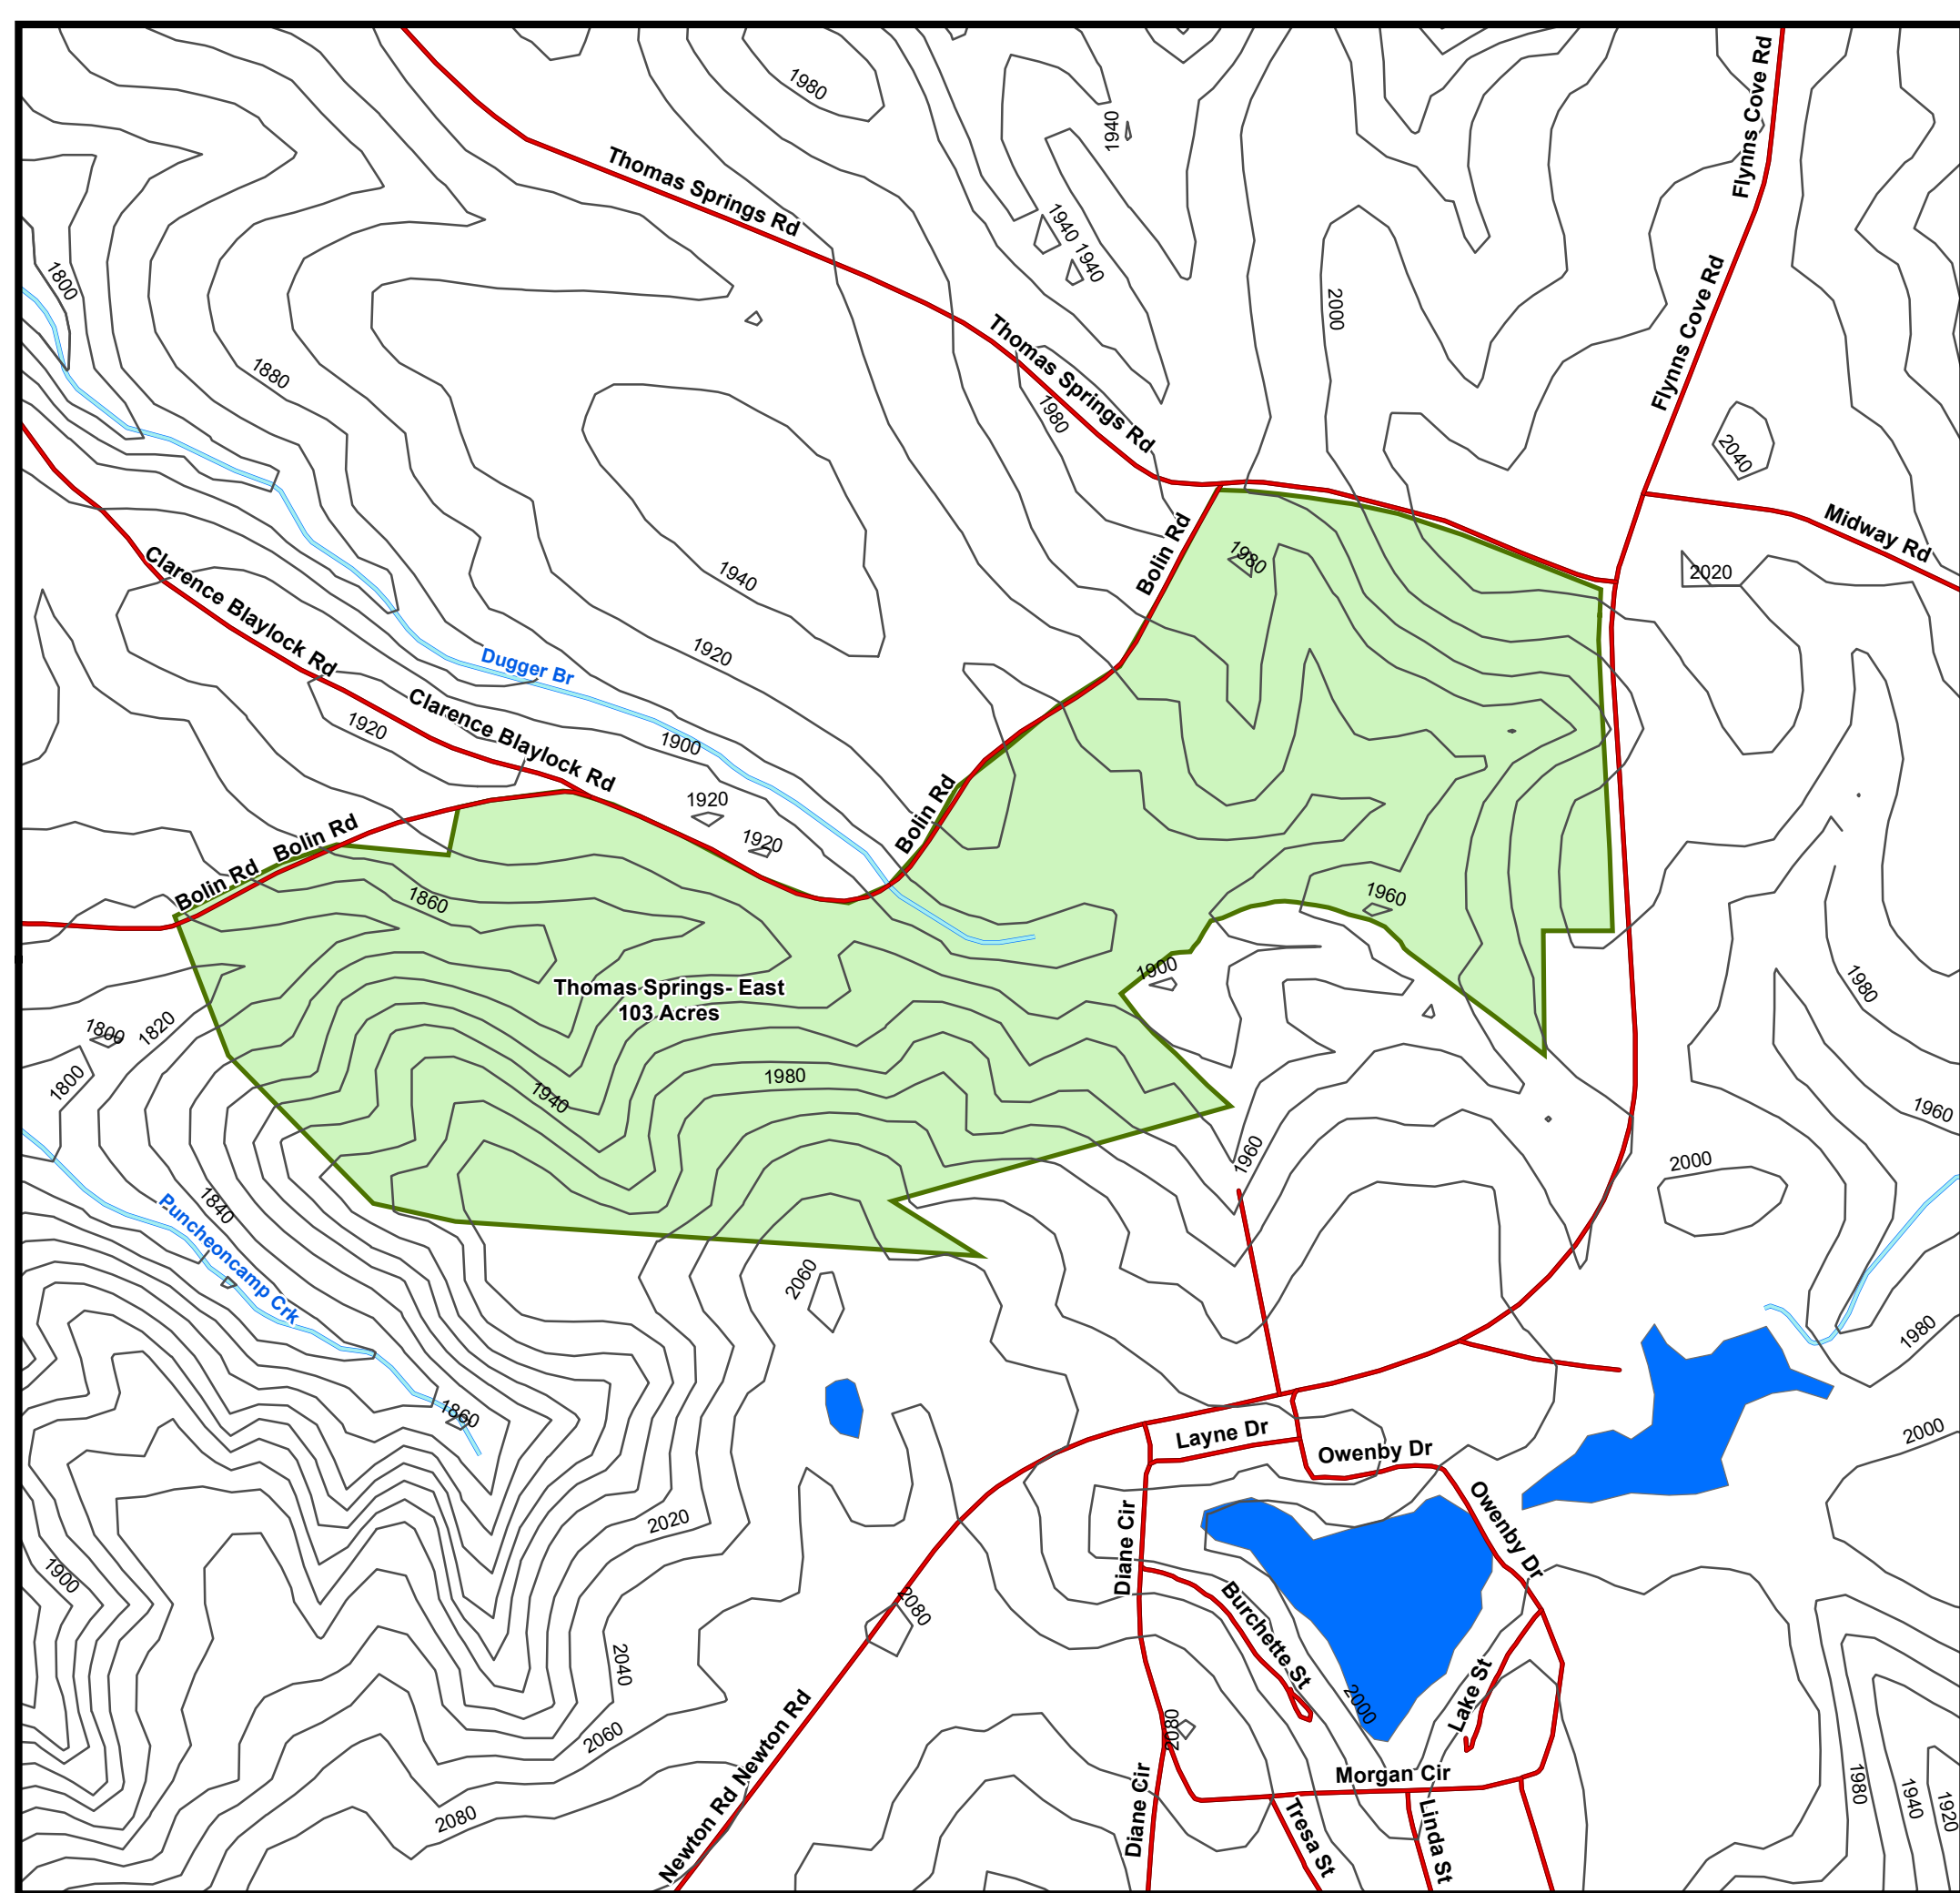

Property: Sequatchie, LLC
County, State: Cumberland, TN
Tract: 1017 Thomas Springs-East
Acres (+/-): 103

Legend

-  1017 Thomas Springs_East
-  Topo-20 Ft.
-  Rivers/Creeks
-  Lakes/Ponds
-  Roads