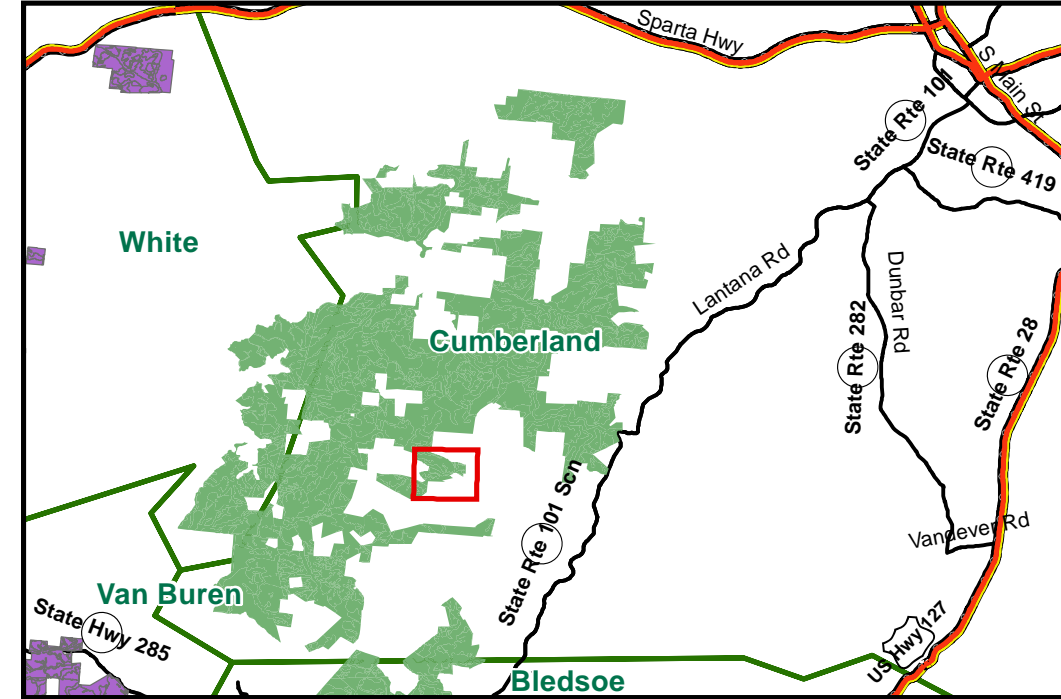

Property: Sequatchie, LLC
County, State: Cumberland, TN
Tract: 1017 Thomas Springs-East
Acres (+/-): 103

Legend

- 1017 Thomas Springs_East
- Rivers/Creeks
- Lakes/Ponds
- Roads