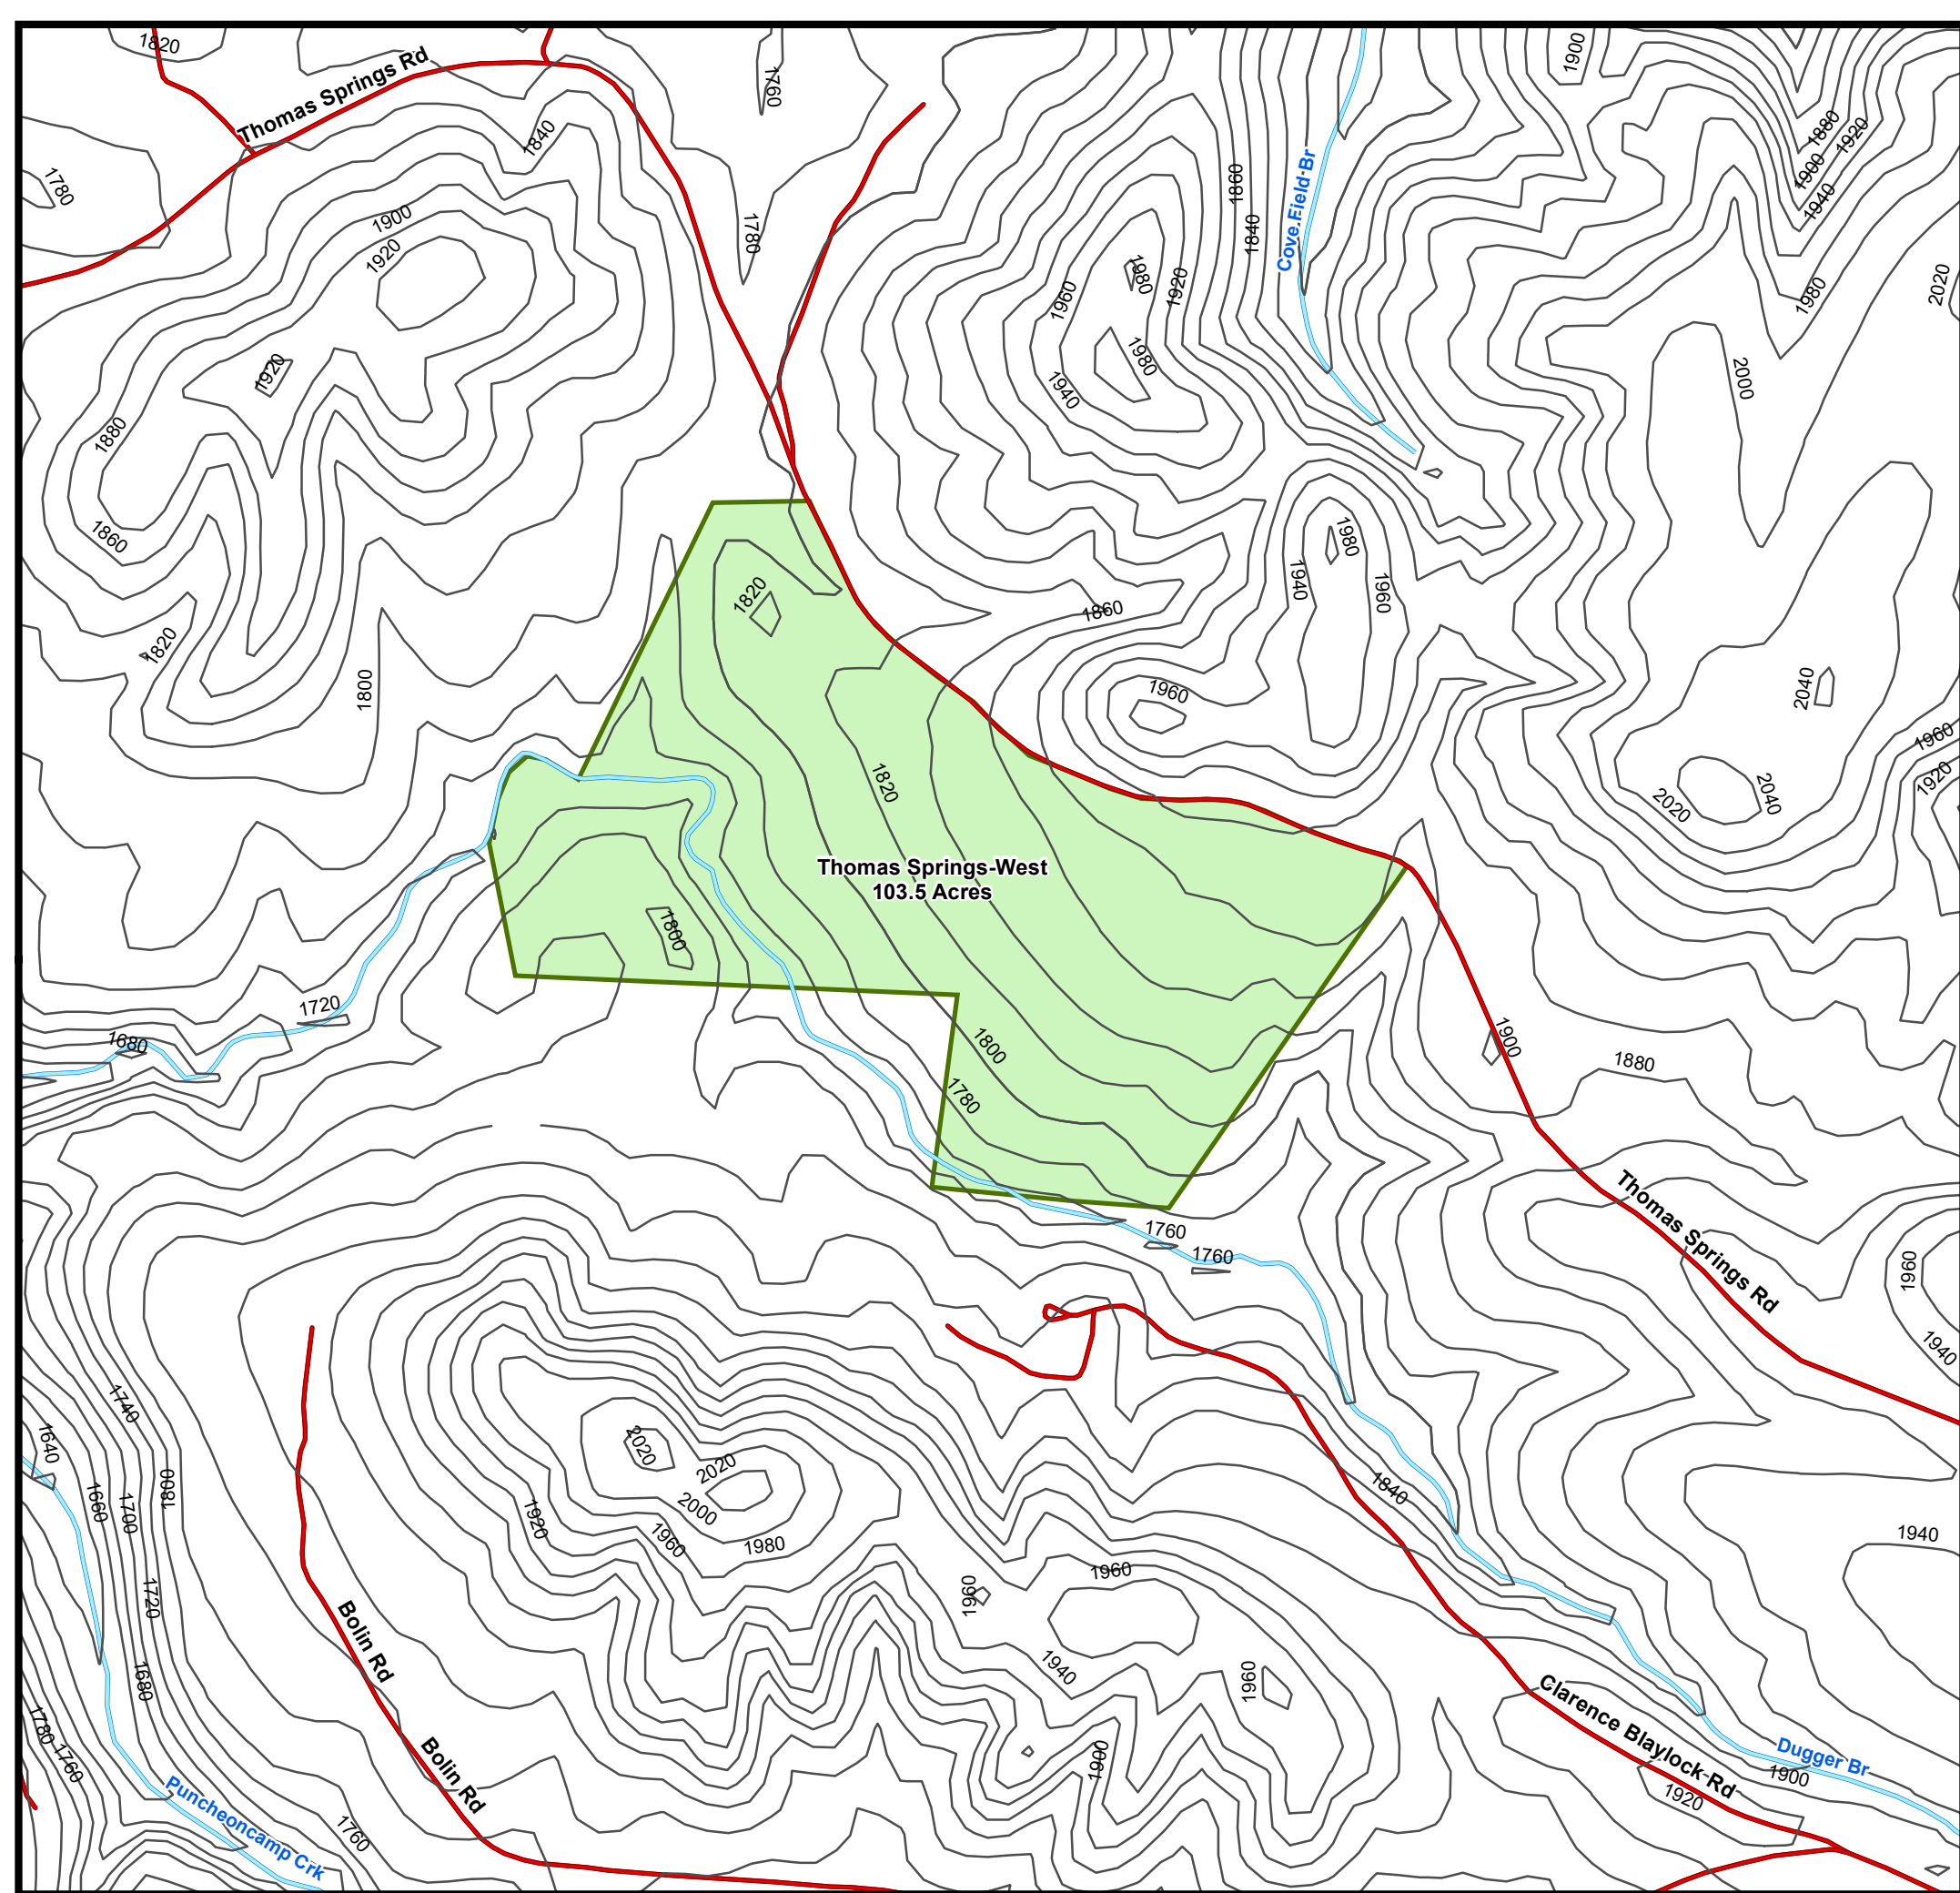

Property: Sequatchie, LLC
County, State: Cumberland, TN
Tract: 1017 Thomas Springs- West
Acres (+/-): 103

Legend

-  1017 Thomas Springs_West
-  Topo-20 Ft.
-  Rivers/Creeks
-  Lakes/Ponds
-  Roads