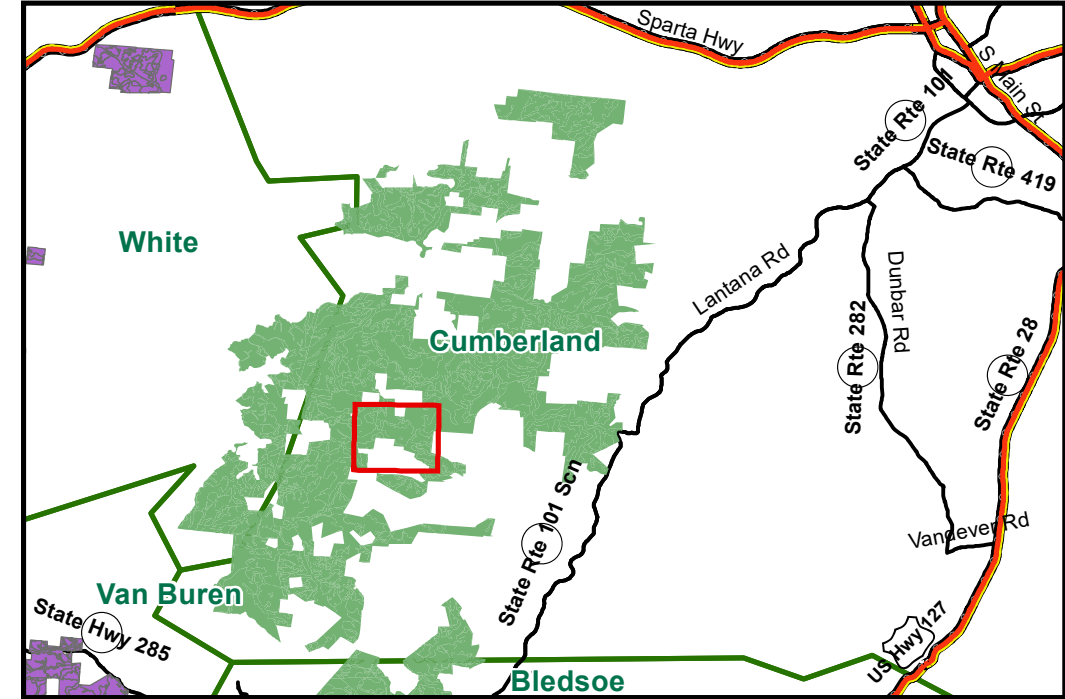

Property: Sequatchie, LLC
County, State: Cumberland, TN
Tract: 1017 Thomas Springs- West
Acres (+/-): 103

Legend

-  1017 Thomas Springs_West
-  Topo-20 Ft.
-  Rivers/Creeks
-  Lakes/Ponds
-  Roads