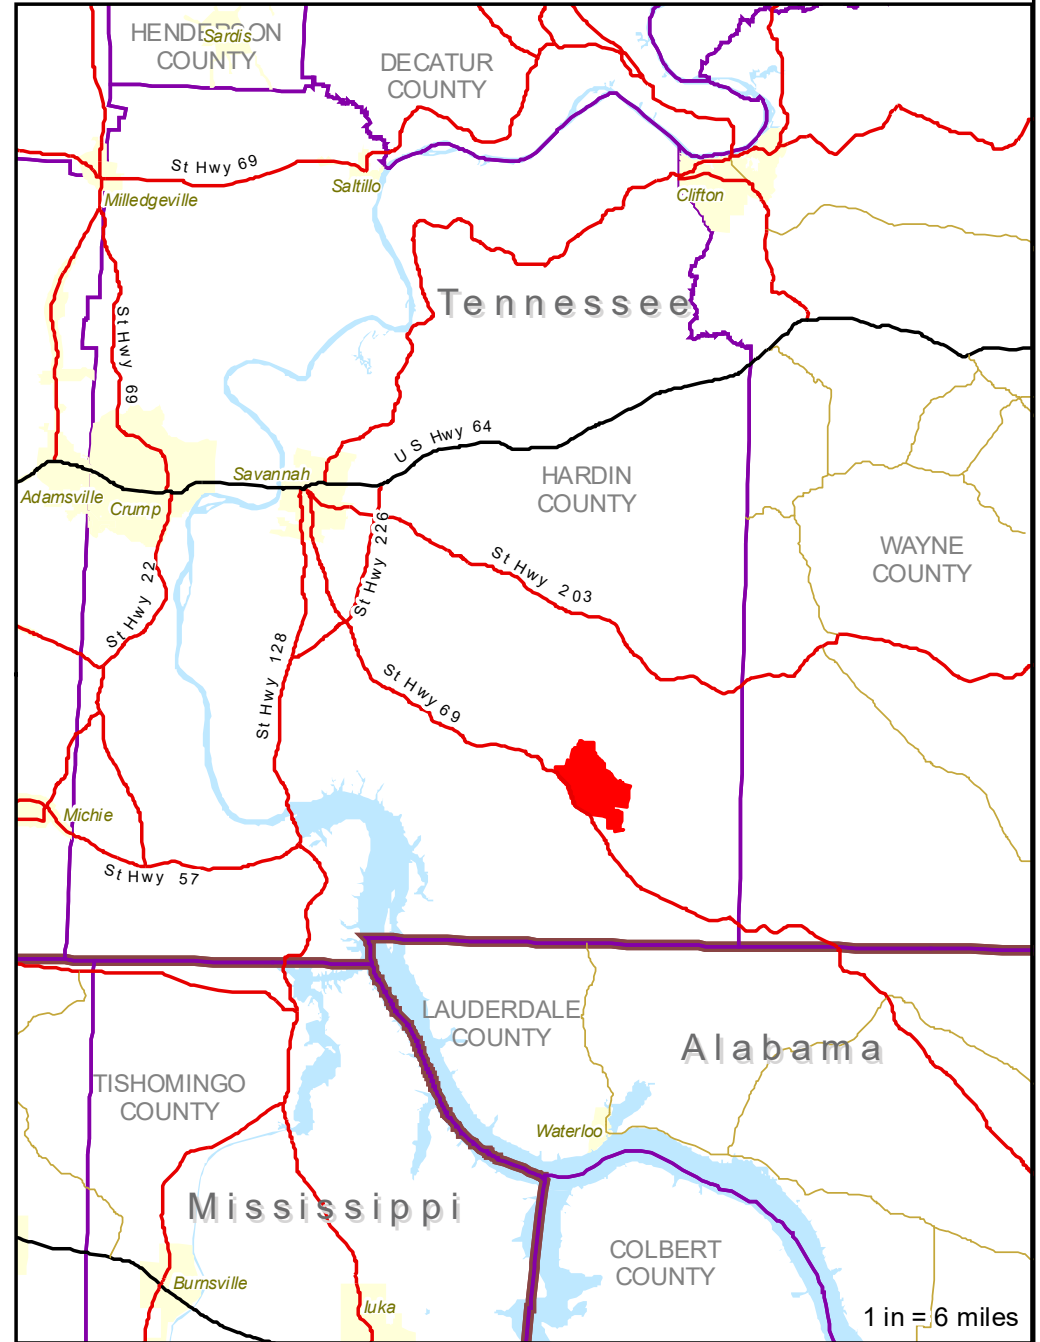

1 in = 6 miles