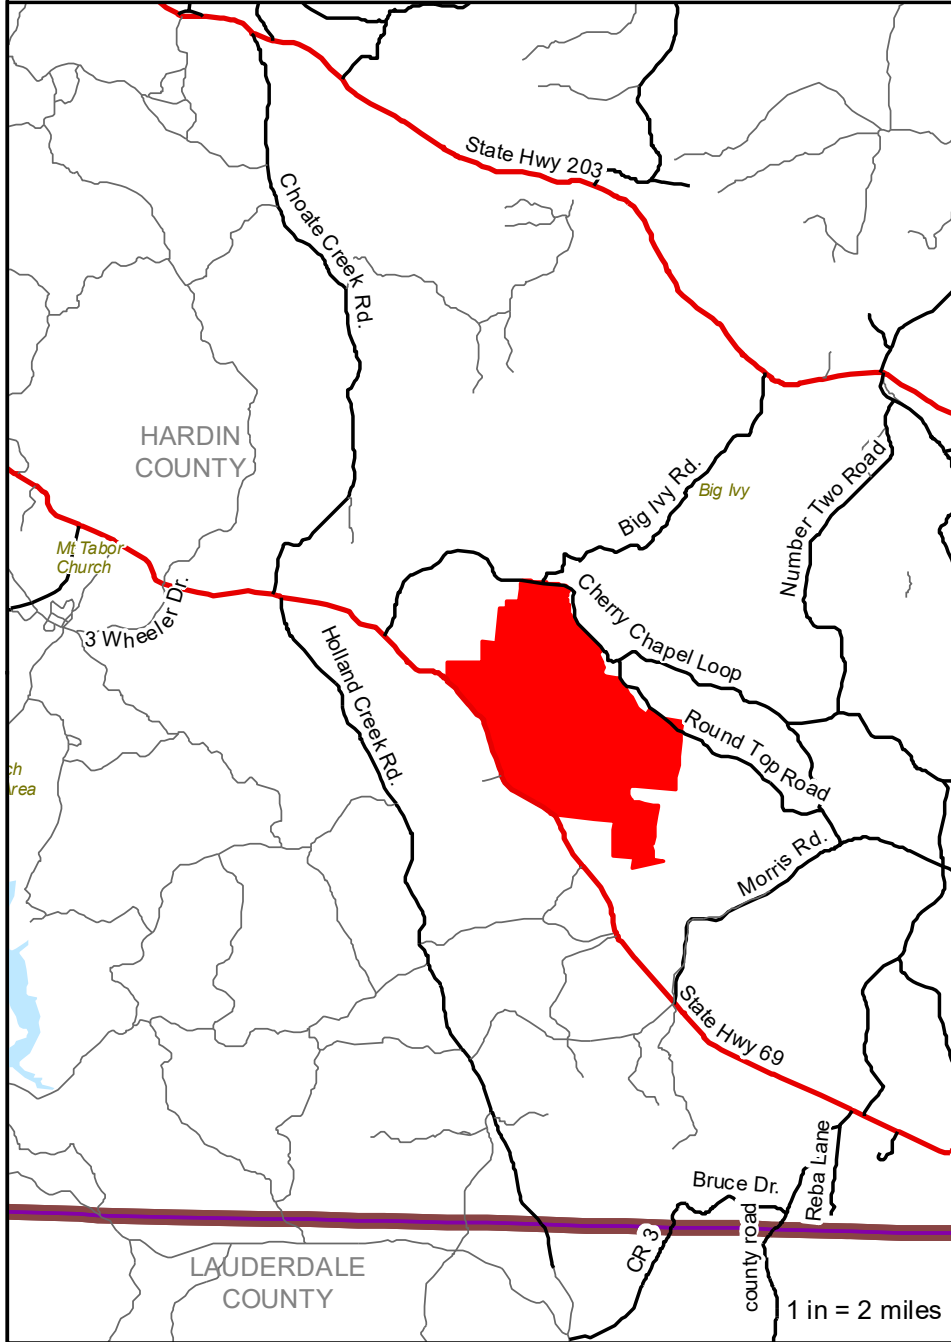

AFM Real Estate
AFMRealEstate.com

Highway 69 Tract

2,340 acres
Hardin County, TN

Map Date: January 13, 2021

This product is for informational purposes and may not have been prepared for, or be suitable for, legal, engineering, or survey purposes. Users should review or consult the primary data sources to ascertain the usability of the information.

1 in = 2 miles

1 in = 6 miles