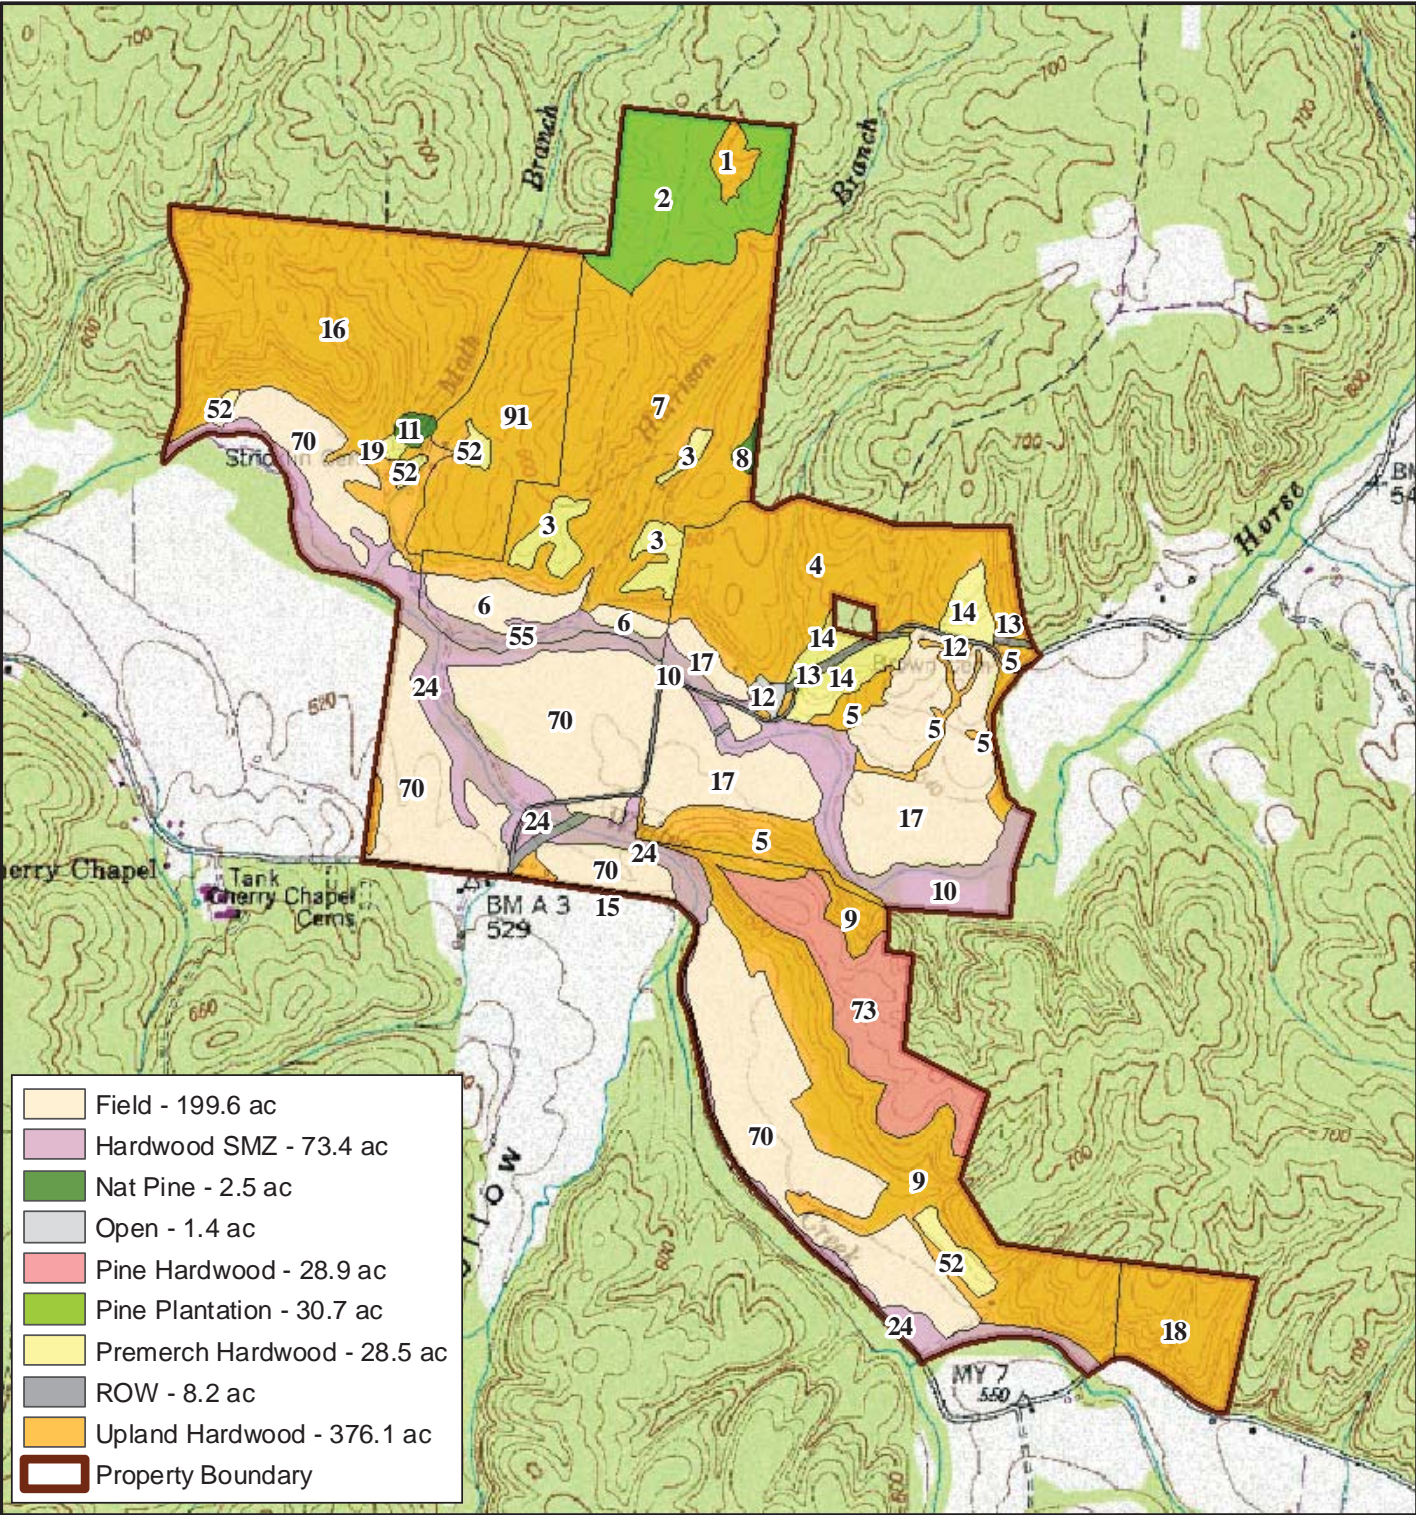

Horse Creek Tract

749 acres
Hardin County, TN

Stand	Acres	Forest Type
1	3.13	Upland Hardwood
2	30.66	Pine Plantation
3	9.40	Premerch Hardwood
4	54.16	Upland Hardwood
5	20.96	Upland Hardwood
6	10.22	Field
7	84.16	Upland Hardwood
8	1.02	Nat Pine
9	63.67	Upland Hardwood
10	23.46	Hardwood SMZ
11	1.51	Nat Pine
12	1.44	Open
13	4.03	ROW
14	12.02	Premerch Hardwood
15	4.19	ROW
16	90.66	Upland Hardwood
17	62.02	Field
18	20.04	Upland Hardwood
19	0.73	Premerch Hardwood
24	43.40	Hardwood SMZ
52	6.32	Premerch Hardwood
55	6.54	Hardwood SMZ
70	127.31	Field
73	28.87	Pine Hardwood
91	39.28	Upland Hardwood
749.19		

- Field - 199.6 ac
- Hardwood SMZ - 73.4 ac
- Nat Pine - 2.5 ac
- Open - 1.4 ac
- Pine Hardwood - 28.9 ac
- Pine Plantation - 30.7 ac
- Premerch Hardwood - 28.5 ac
- ROW - 8.2 ac
- Upland Hardwood - 376.1 ac
- Property Boundary

AFM Real Estate
AFMRealEstate.com

1 inch = 1,500 feet

Map Date: January 8, 2021

This product is for informational purposes and may not have been prepared for, or be suitable for legal, engineering, or survey purposes. Users should review or consult the primary data sources to ascertain the usability of the information.