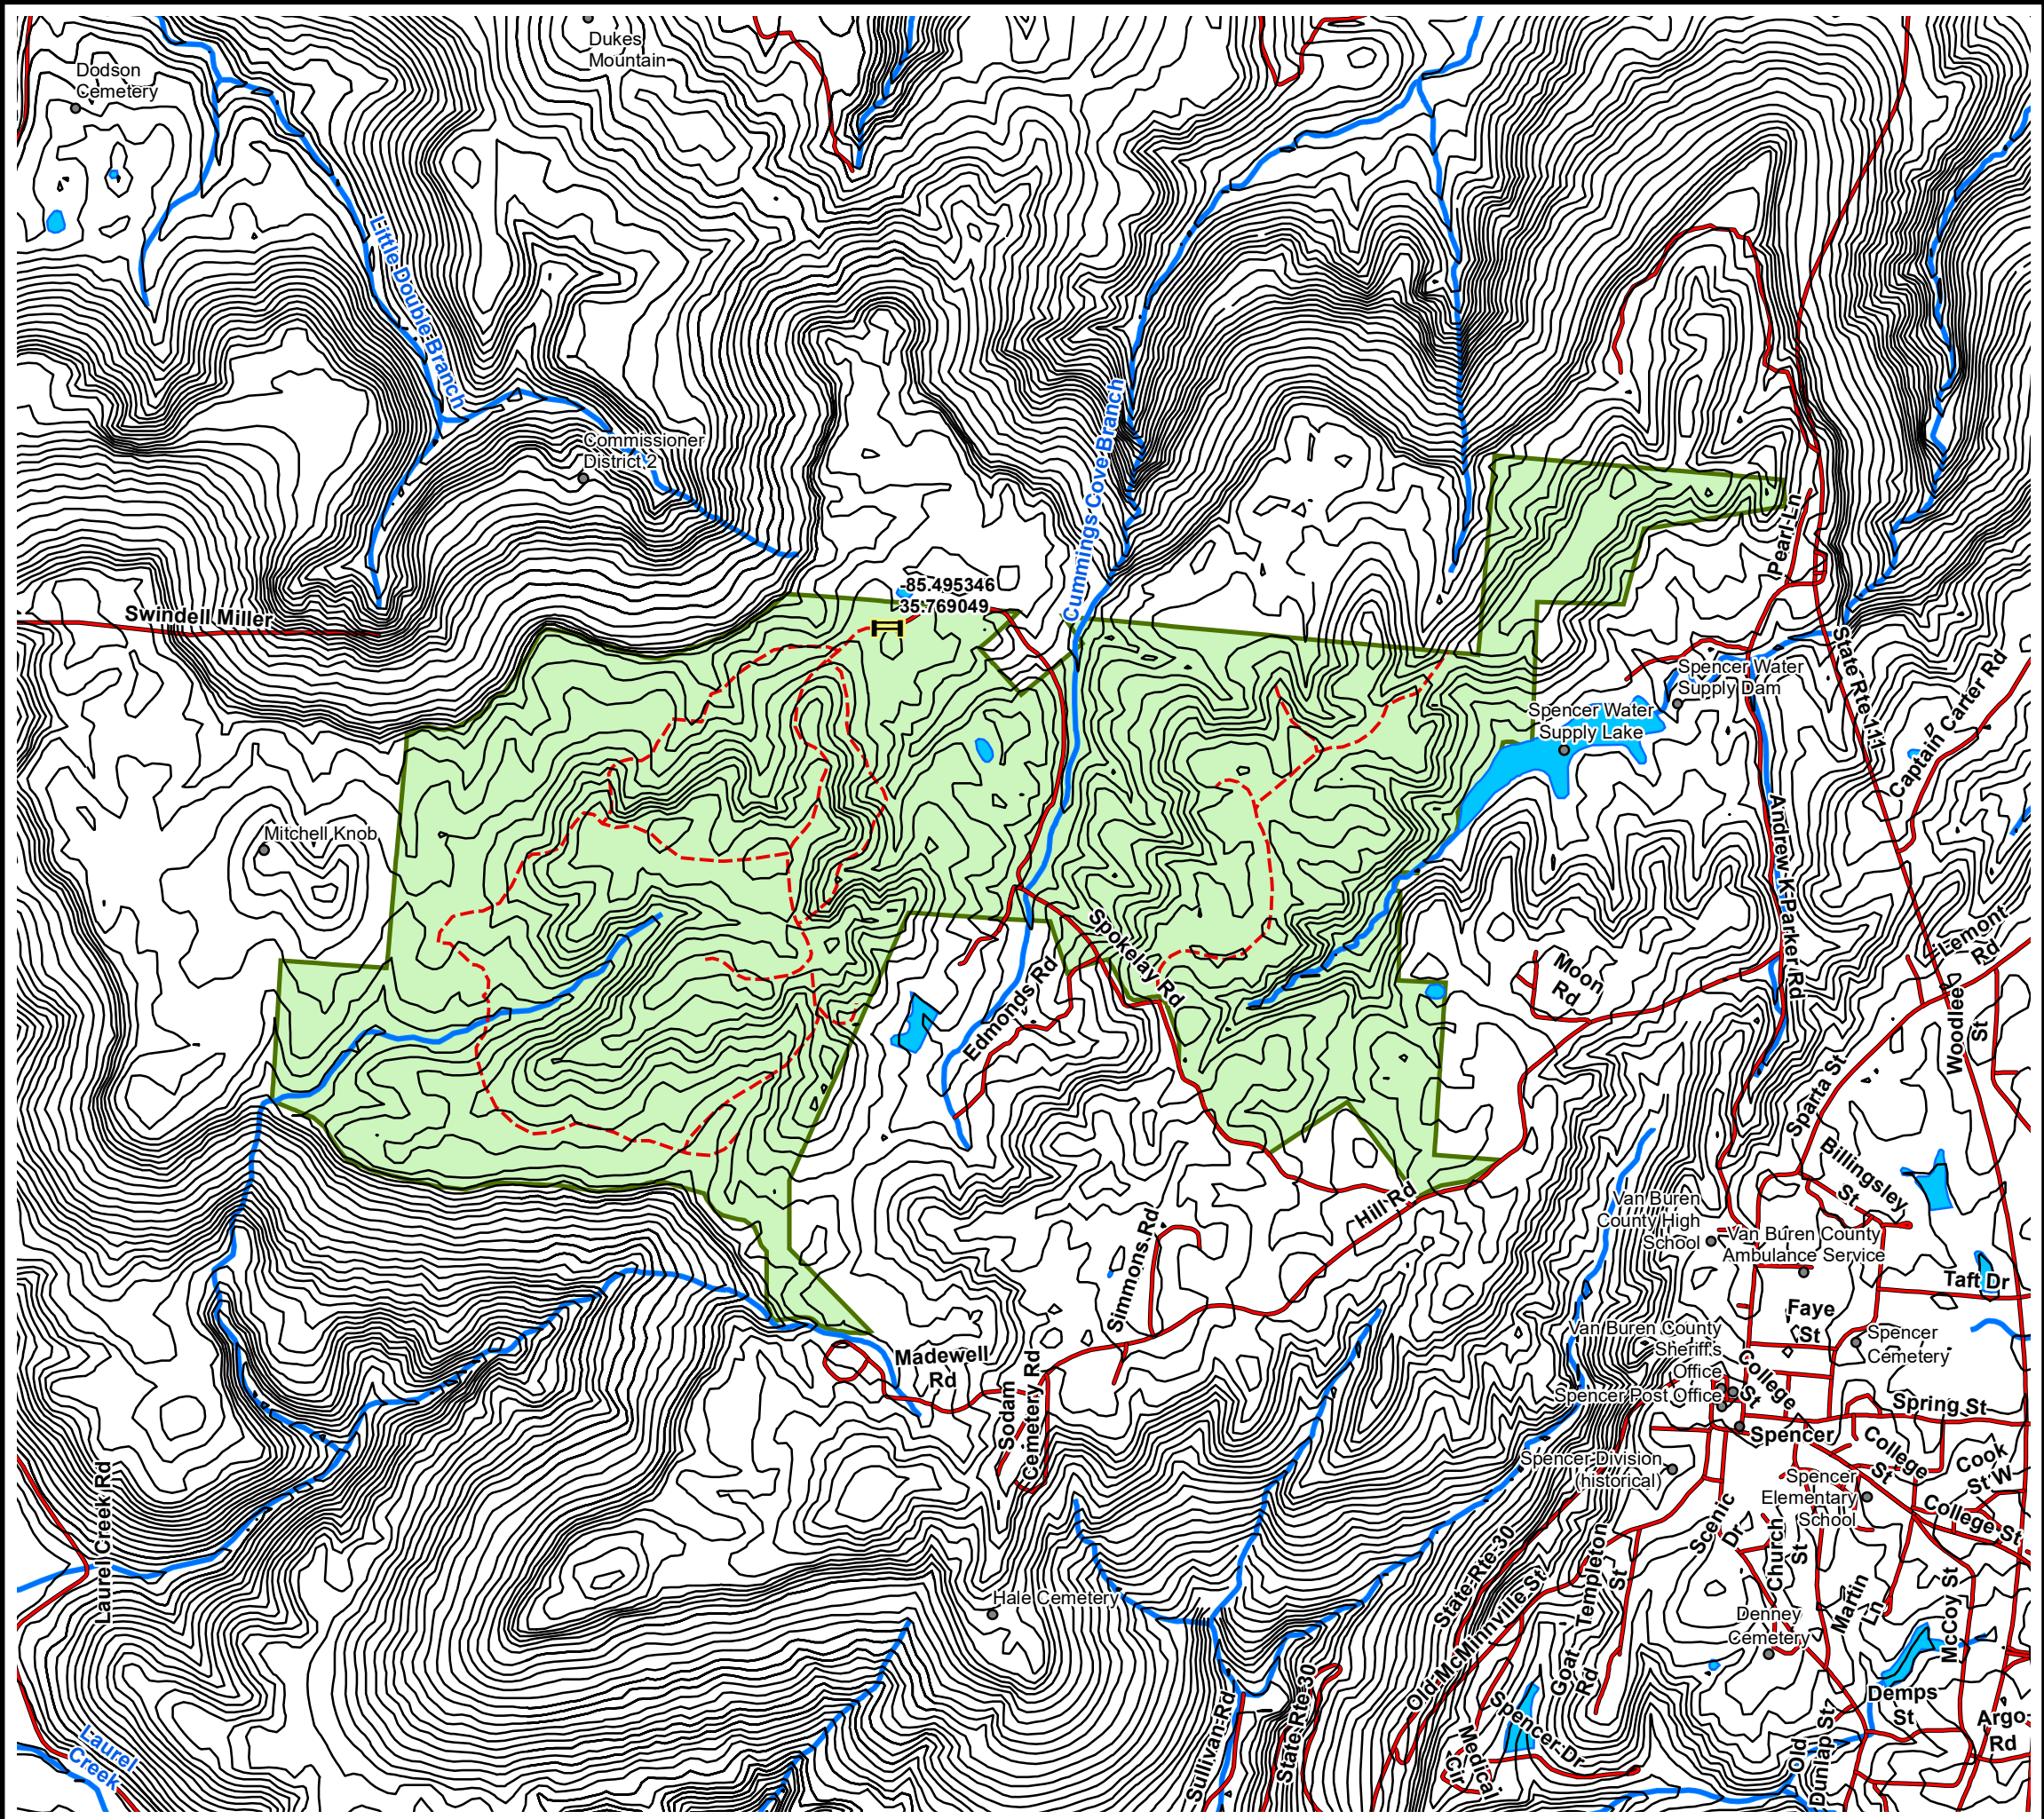

Property Map
Tract Name: Walden Ridge, LLC
County, State: Van Buren, TN
Tract: 1021
Total Acres (+/-): 1,189

Legend

- WR_Tract 1021
- Places of Interest
- Gate/GPS Coordinate
- Topo- 20 Ft.
- Roads
- Woods Road/Trail
- Lakes/Ponds
- Creeks/Streams