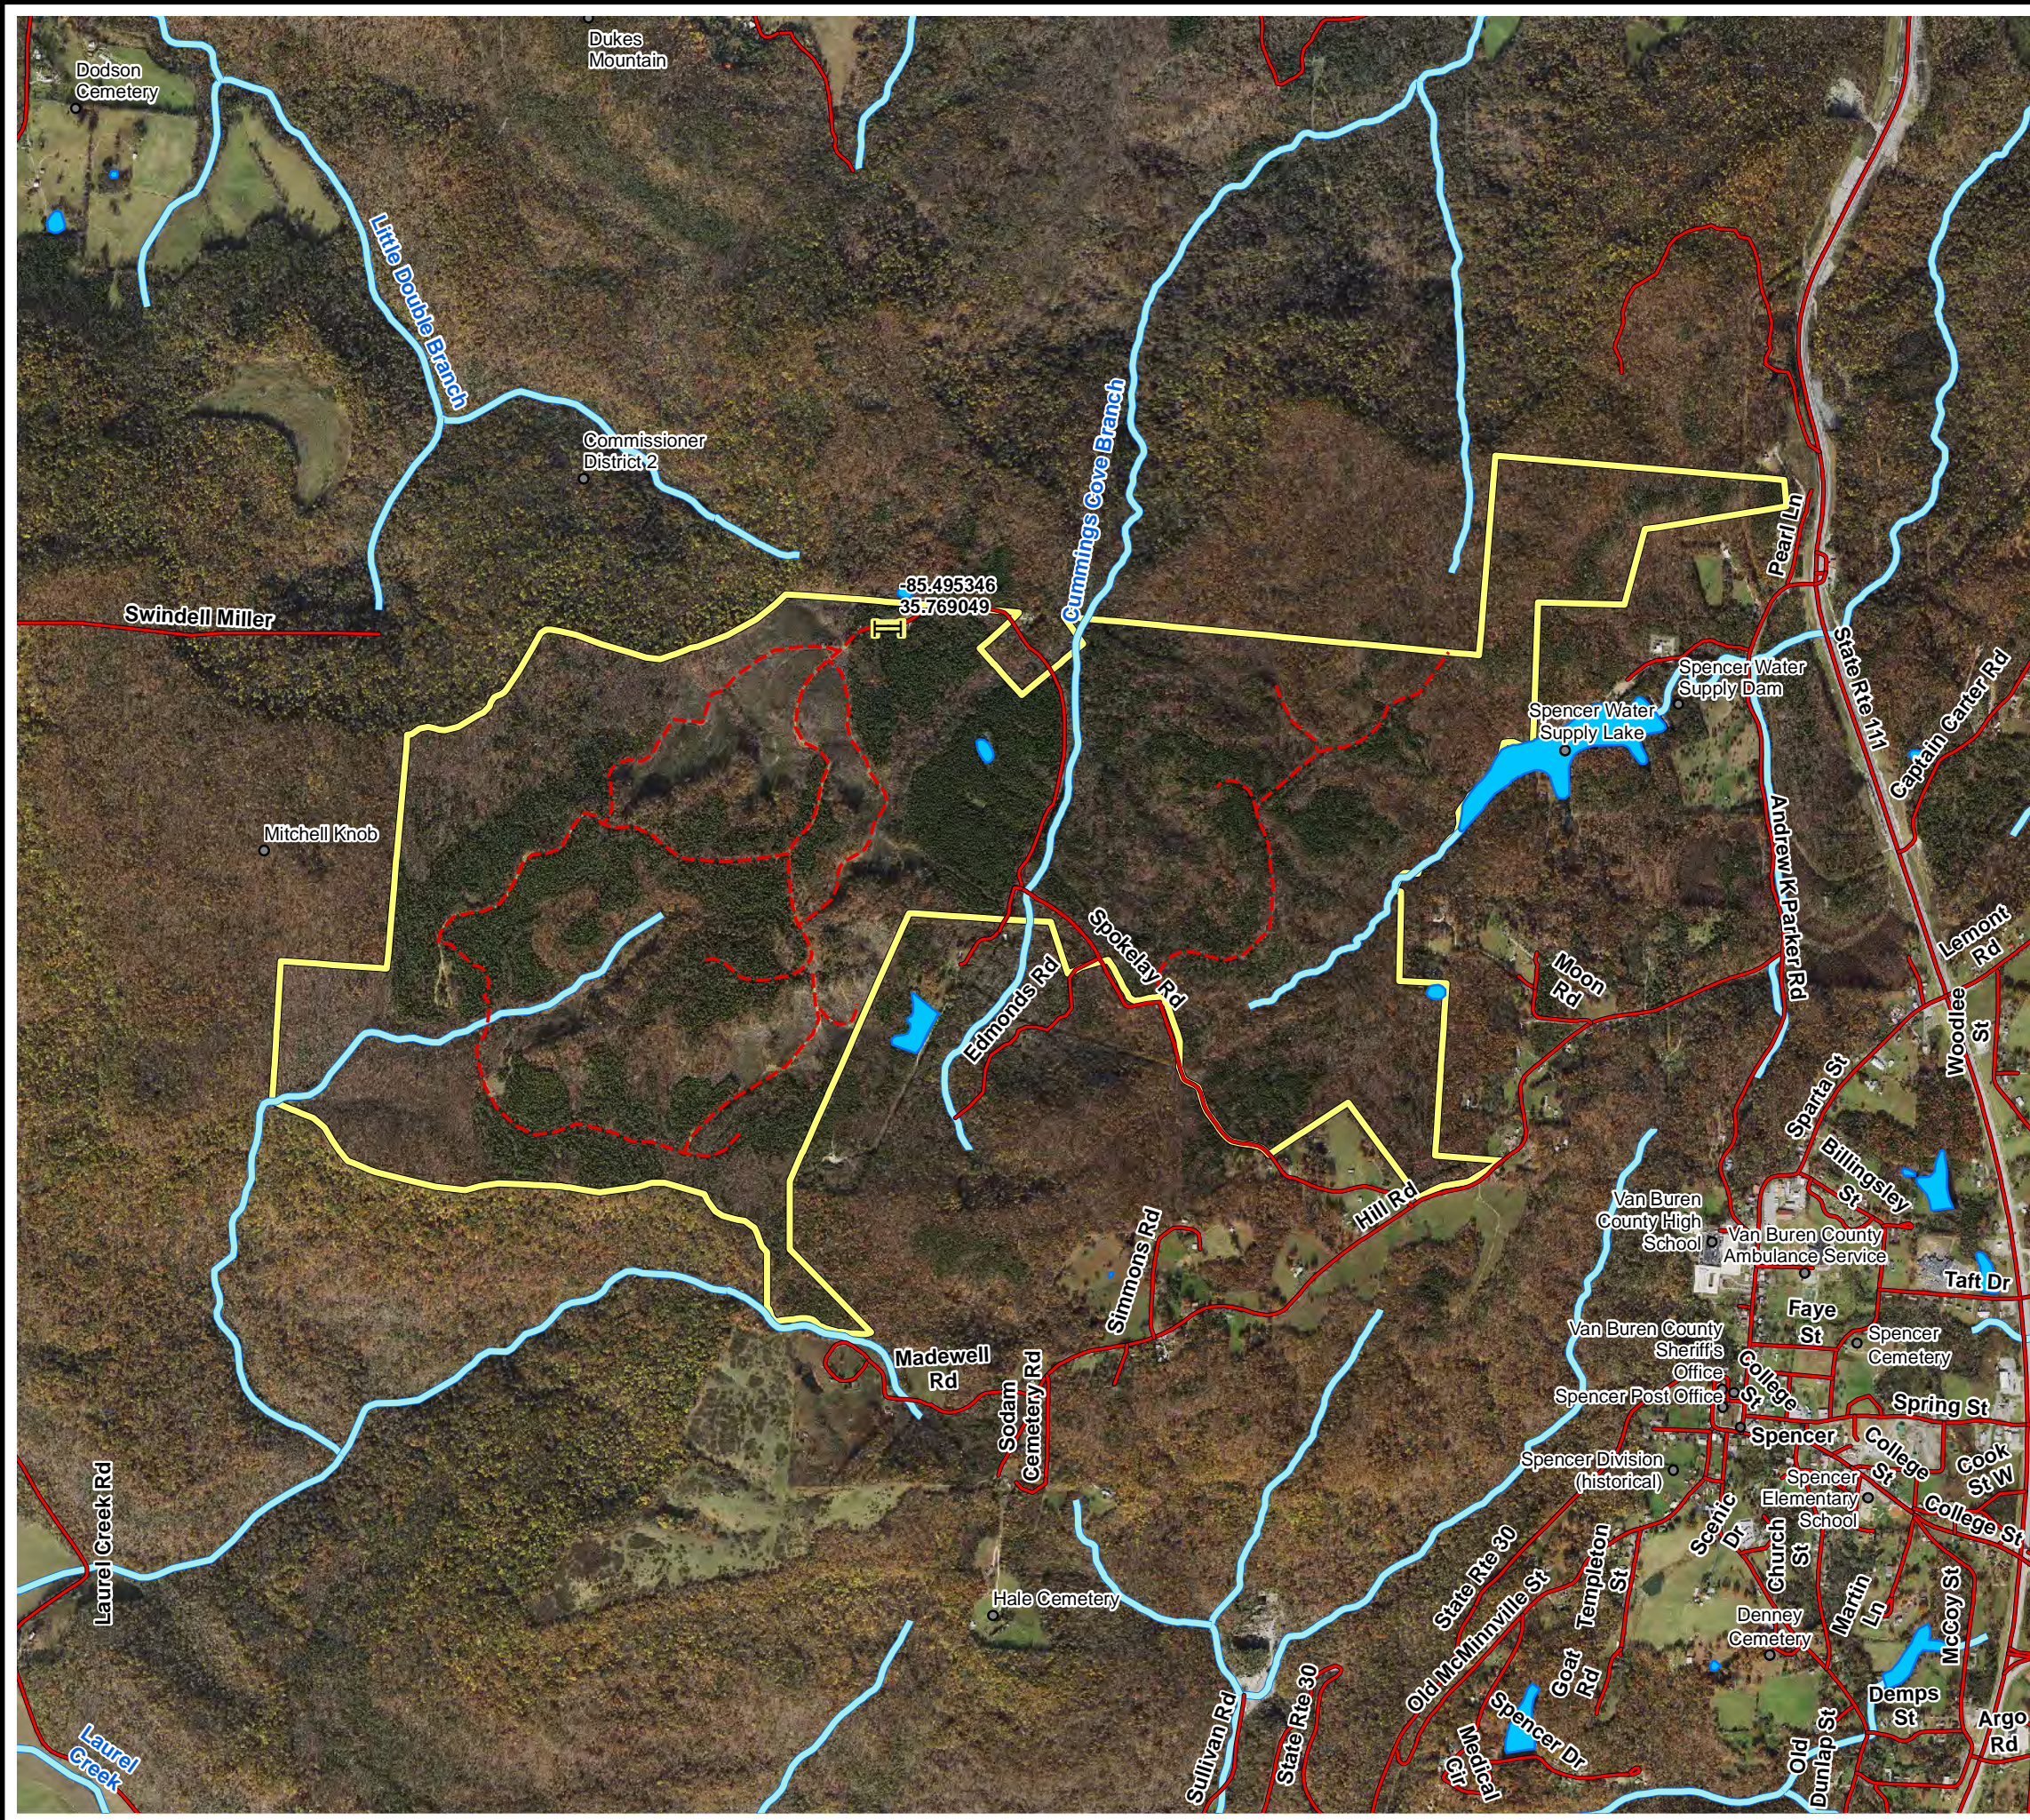

Property Map
Tract Name: Walden Ridge, LLC
County, State: Van Buren, TN
Tract: 1021
Total Acres (+/-): 1,189

-  WR_Tract 1021
-  Places of Intrest
-  Gate/GPS Coordinate
-  Roads
-  Woods Road/Trail
-  Lakes/Ponds
-  Creeks/Streams