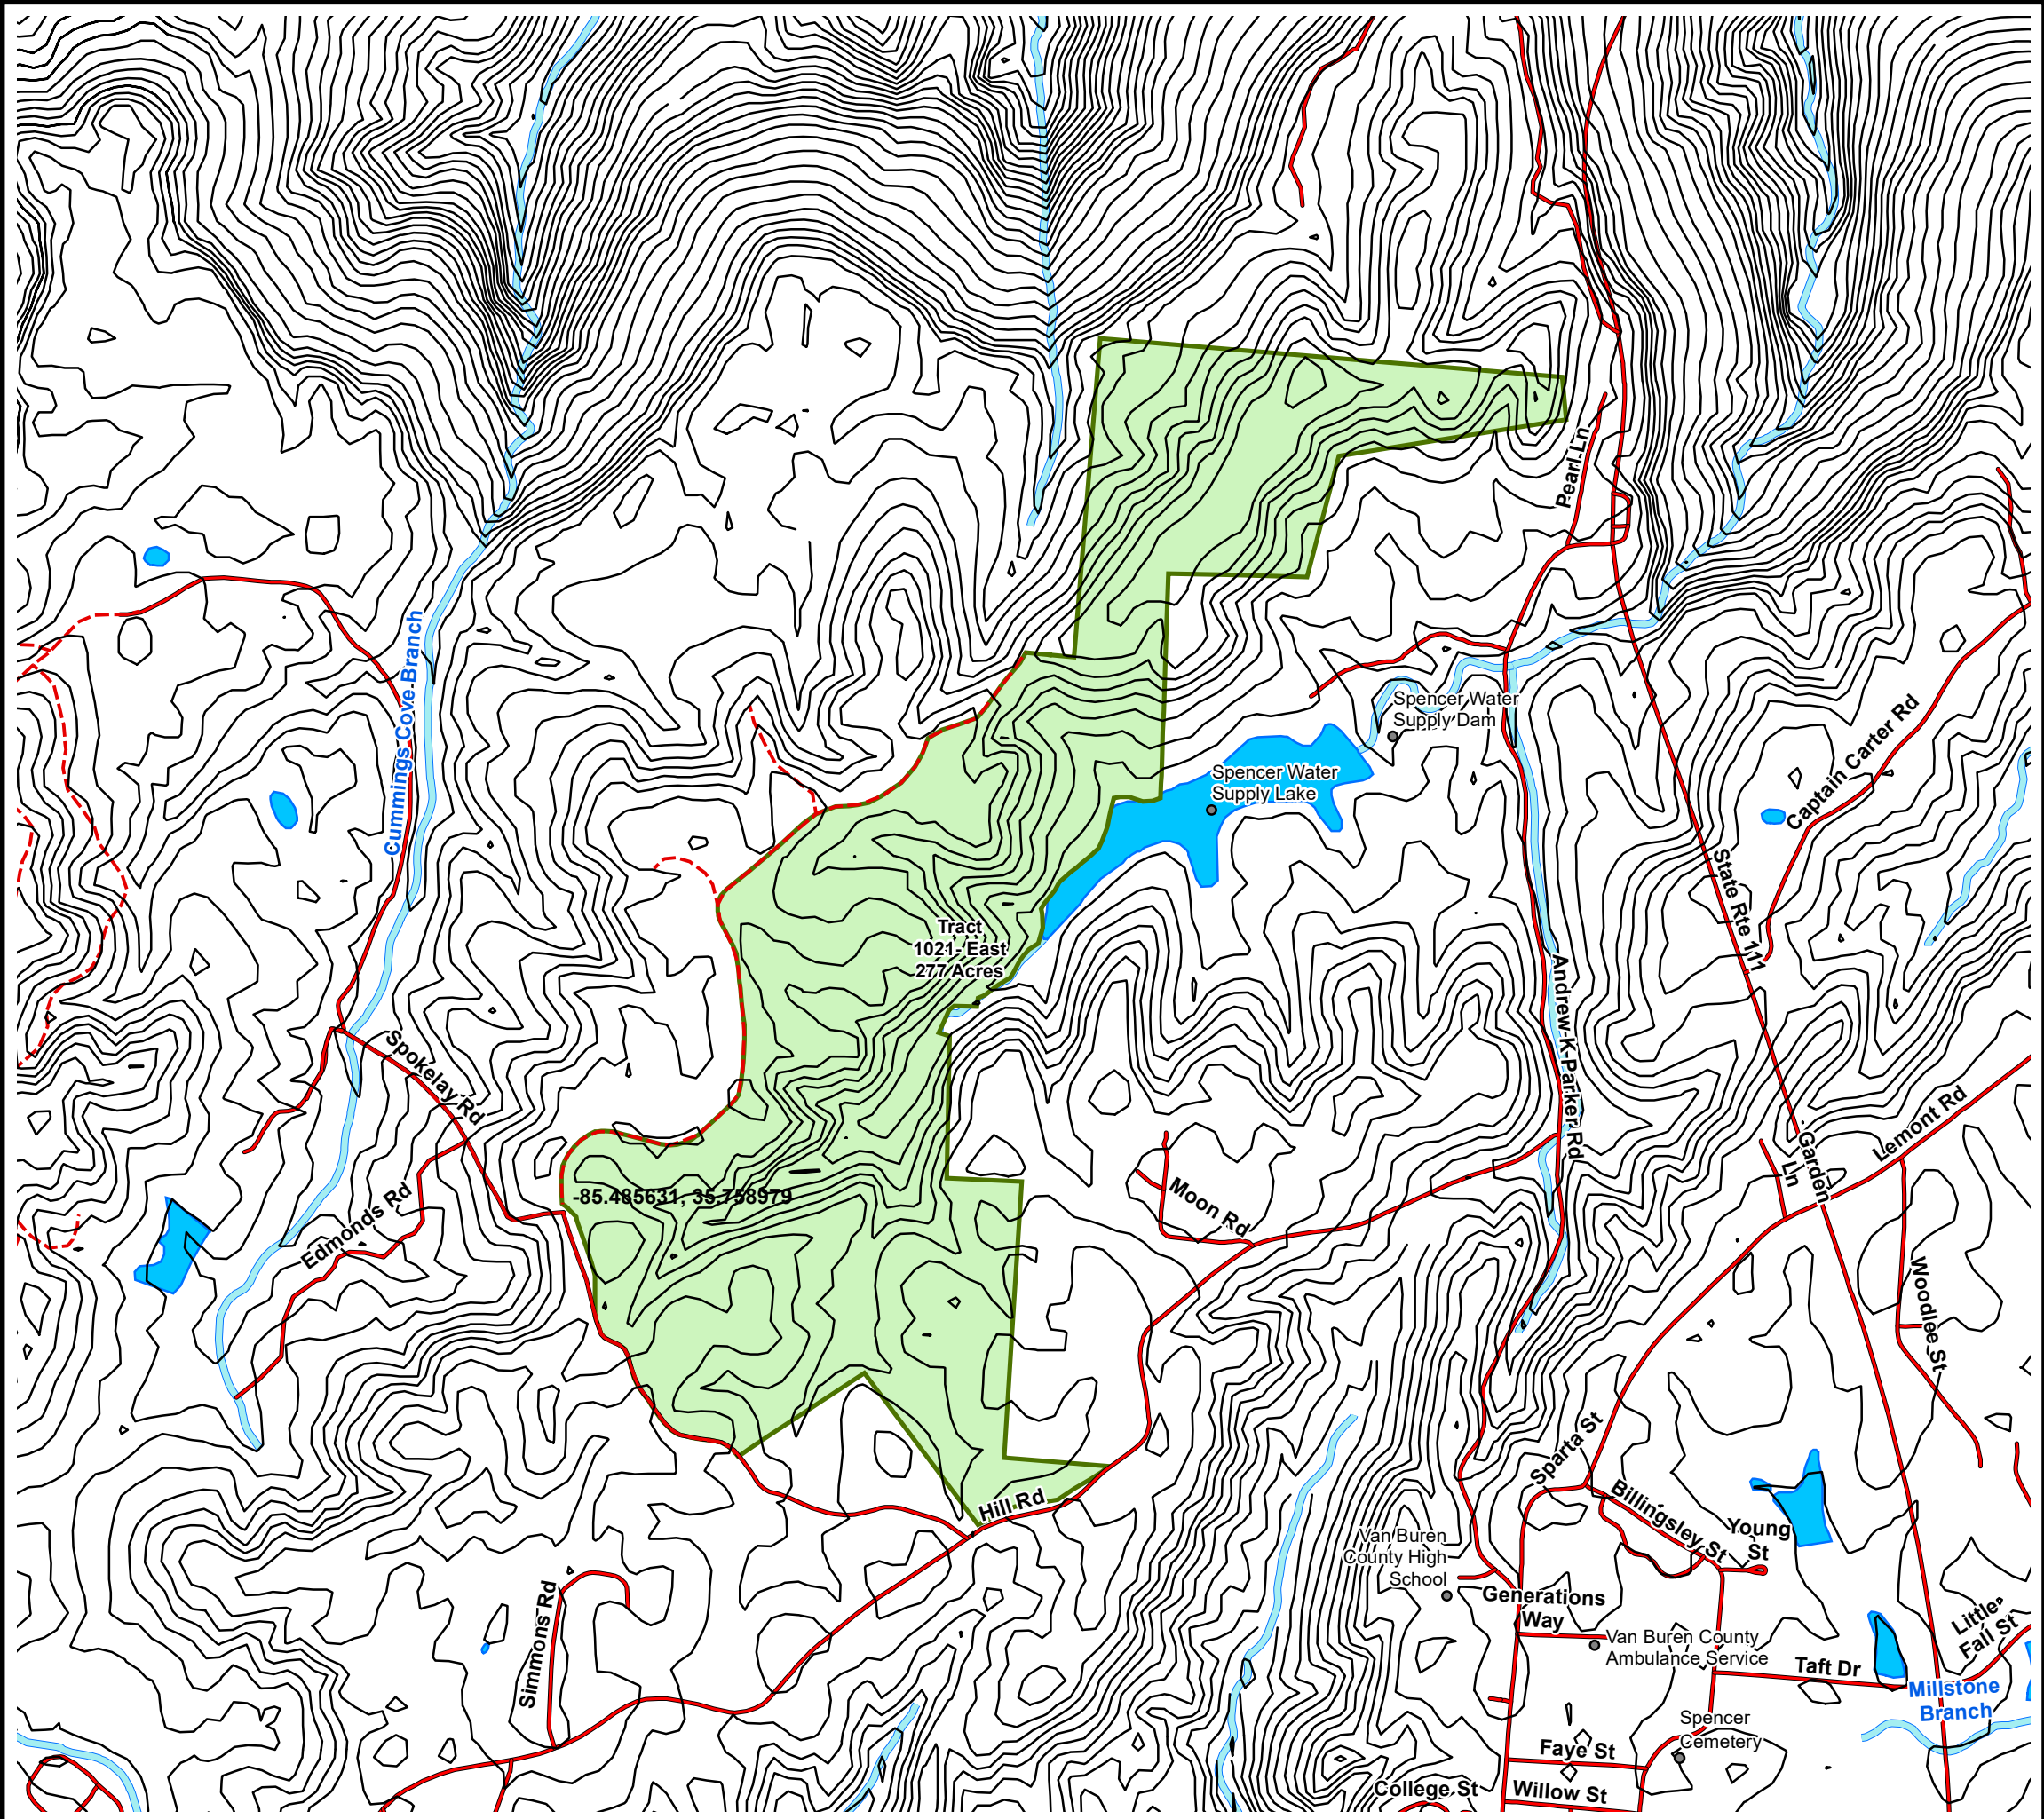

Property Map
Tract Name: Walden Ridge, LLC
County, State: Van Buren, TN
Tract: 1021 East
Total Acres (+/-): 277

- Legend**
- TIR_1021 East
 - Places of Intrest
 - Topo- 20 Ft.
 - Woods Road/Trail
 - Roads
 - Lakes/Ponds
 - Creeks/Streams