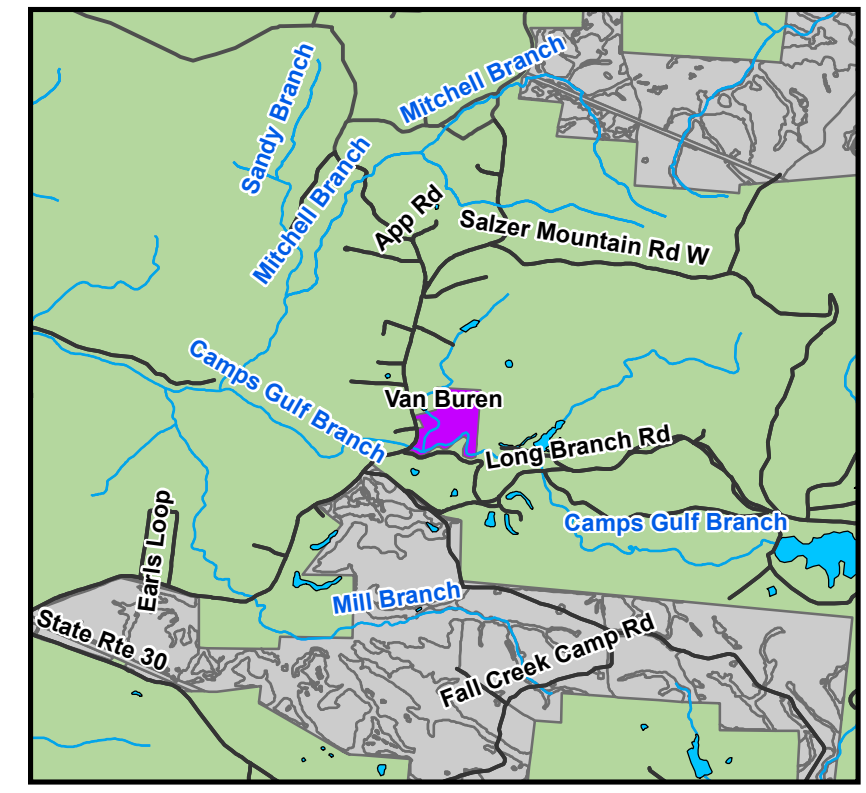

Property Map
Tract Name: Walden Ridge, LLC
County, State: Van Buren, TN
Tract: 1021 East
Total Acres (+/-): 277

- Legend**
- TIR_1021 East
 - Places of Intrest
 - Topo- 20 Ft.
 - Woods Road/Trail
 - Roads
 - Lakes/Ponds
 - Creeks/Streams