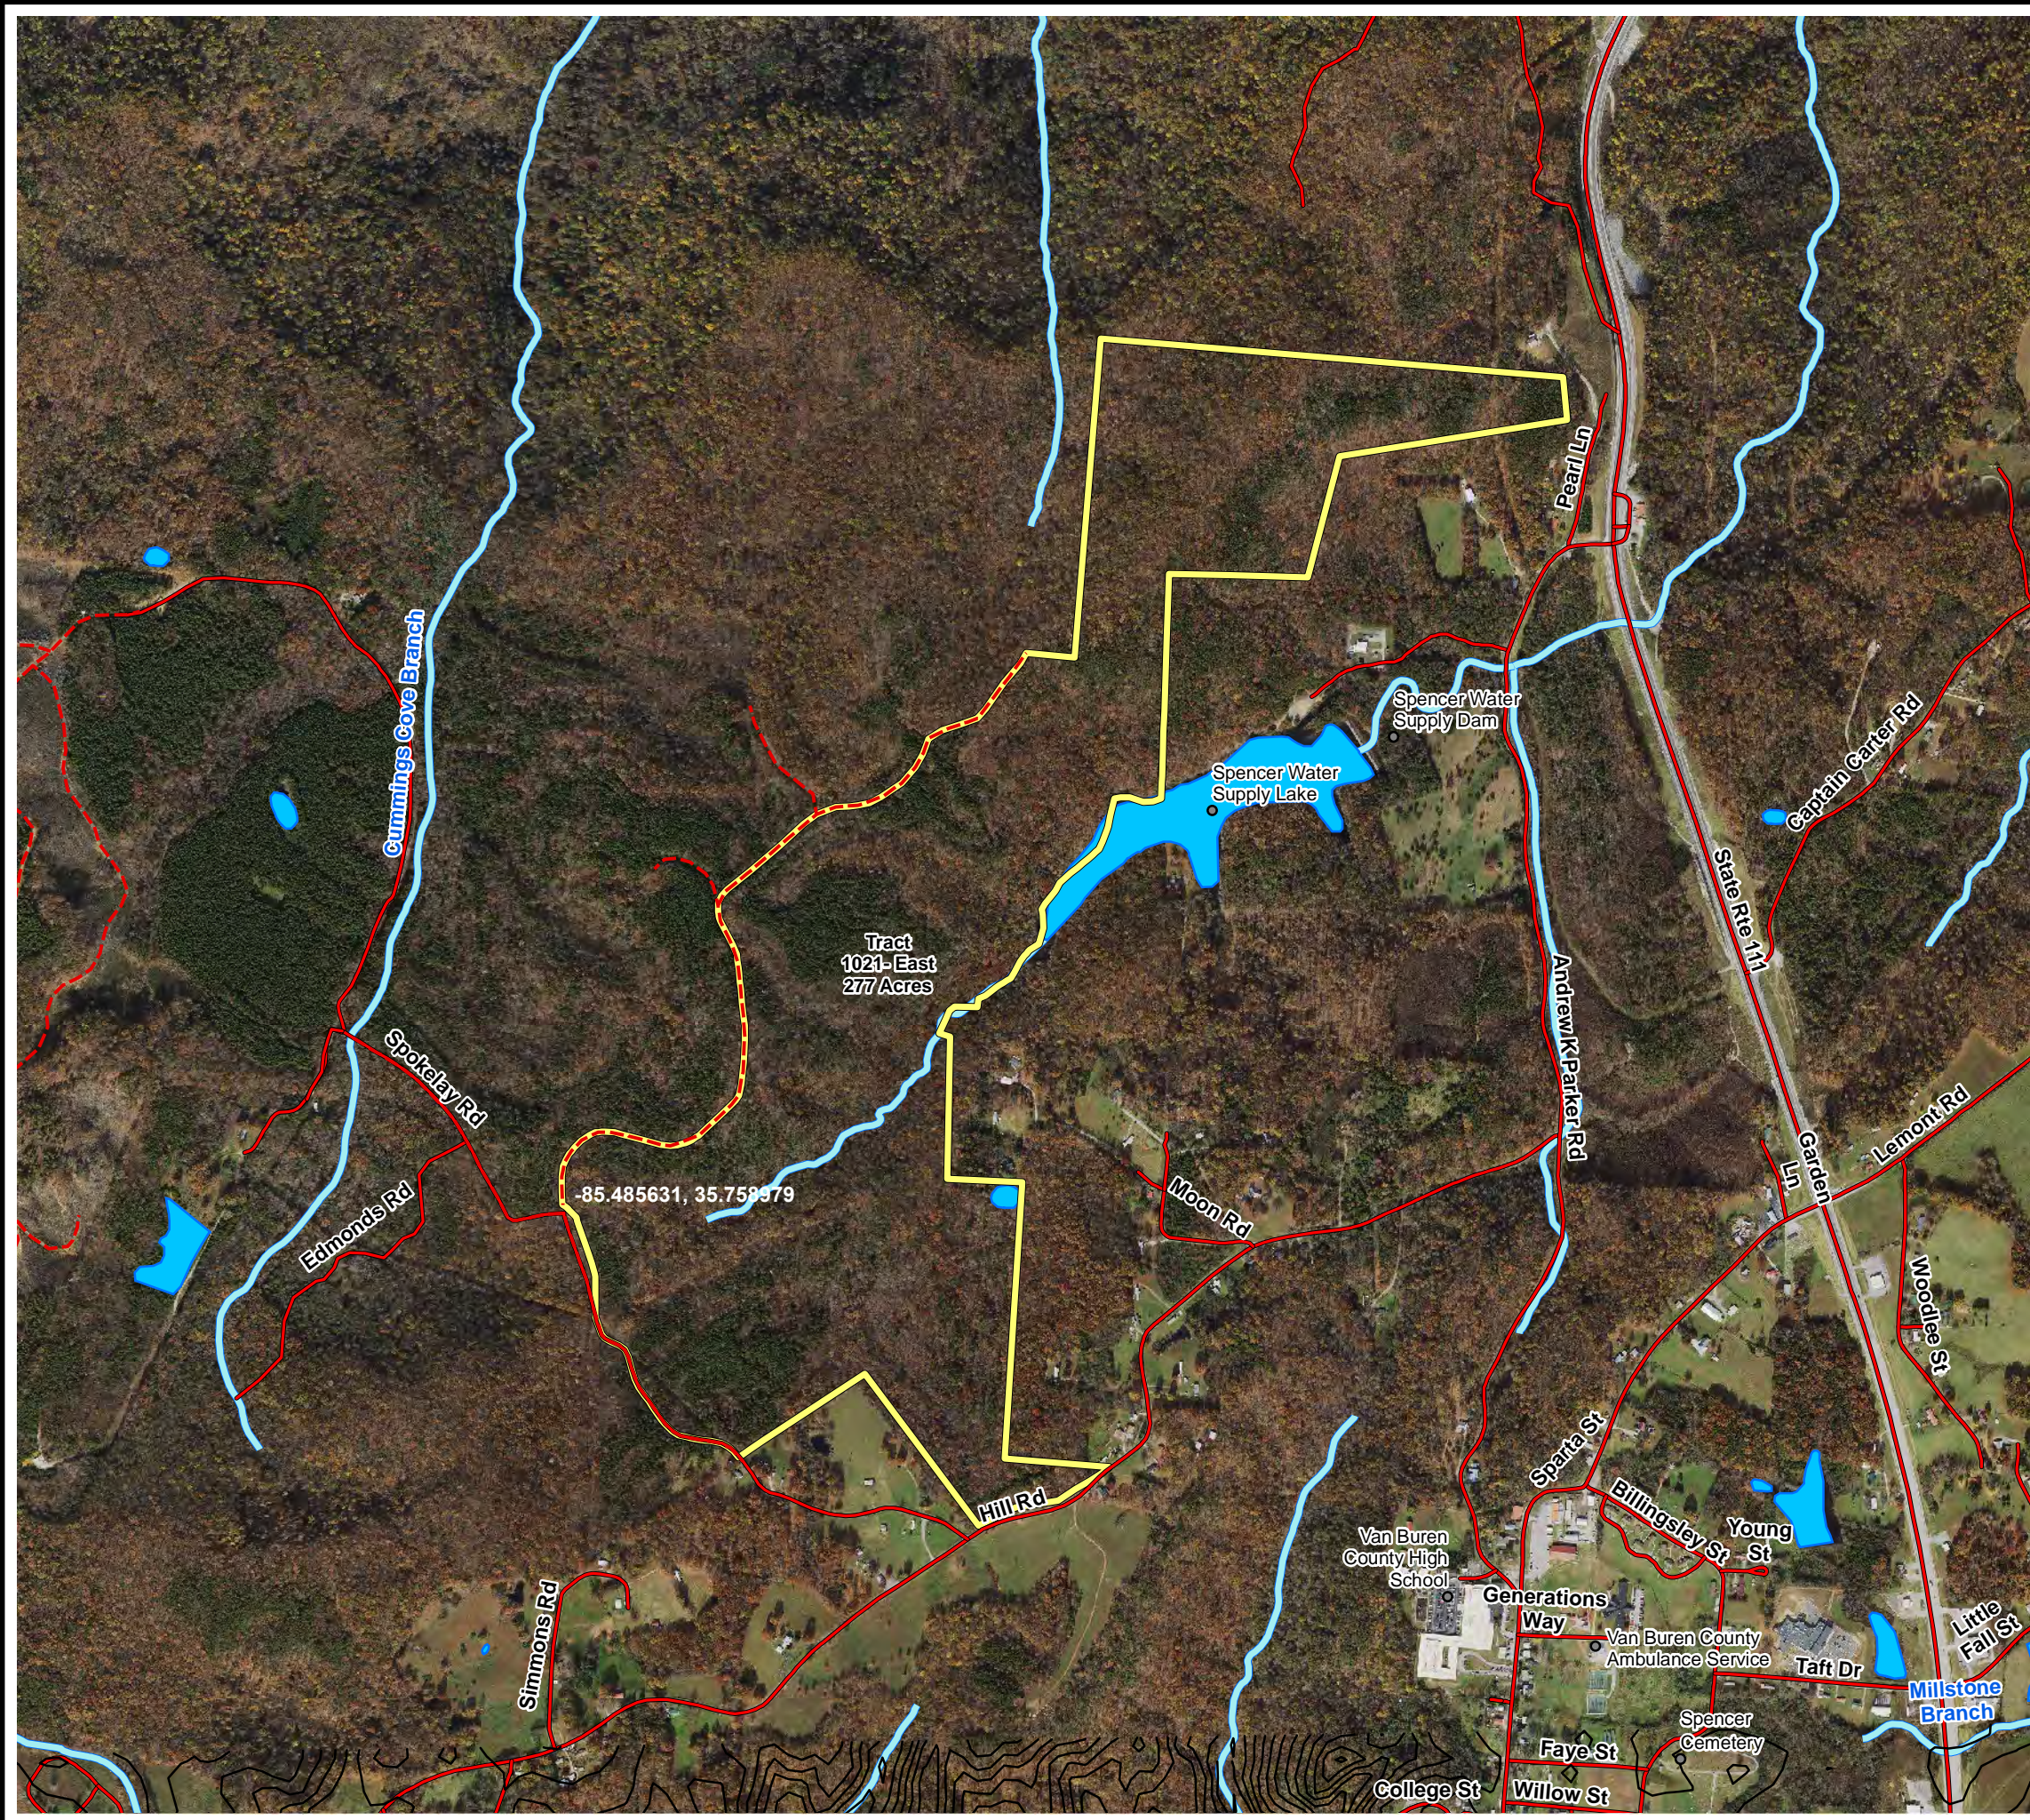

Property Map
Tract Name: Walden Ridge, LLC
County, State: Van Buren, TN
Tract: 1021 East
Total Acres (+/-): 277

Legend

- TIR_1021 East
- Places of Intrest
- Woods Road/Trail
- Roads
- Lakes/Ponds
- Creeks/Streams