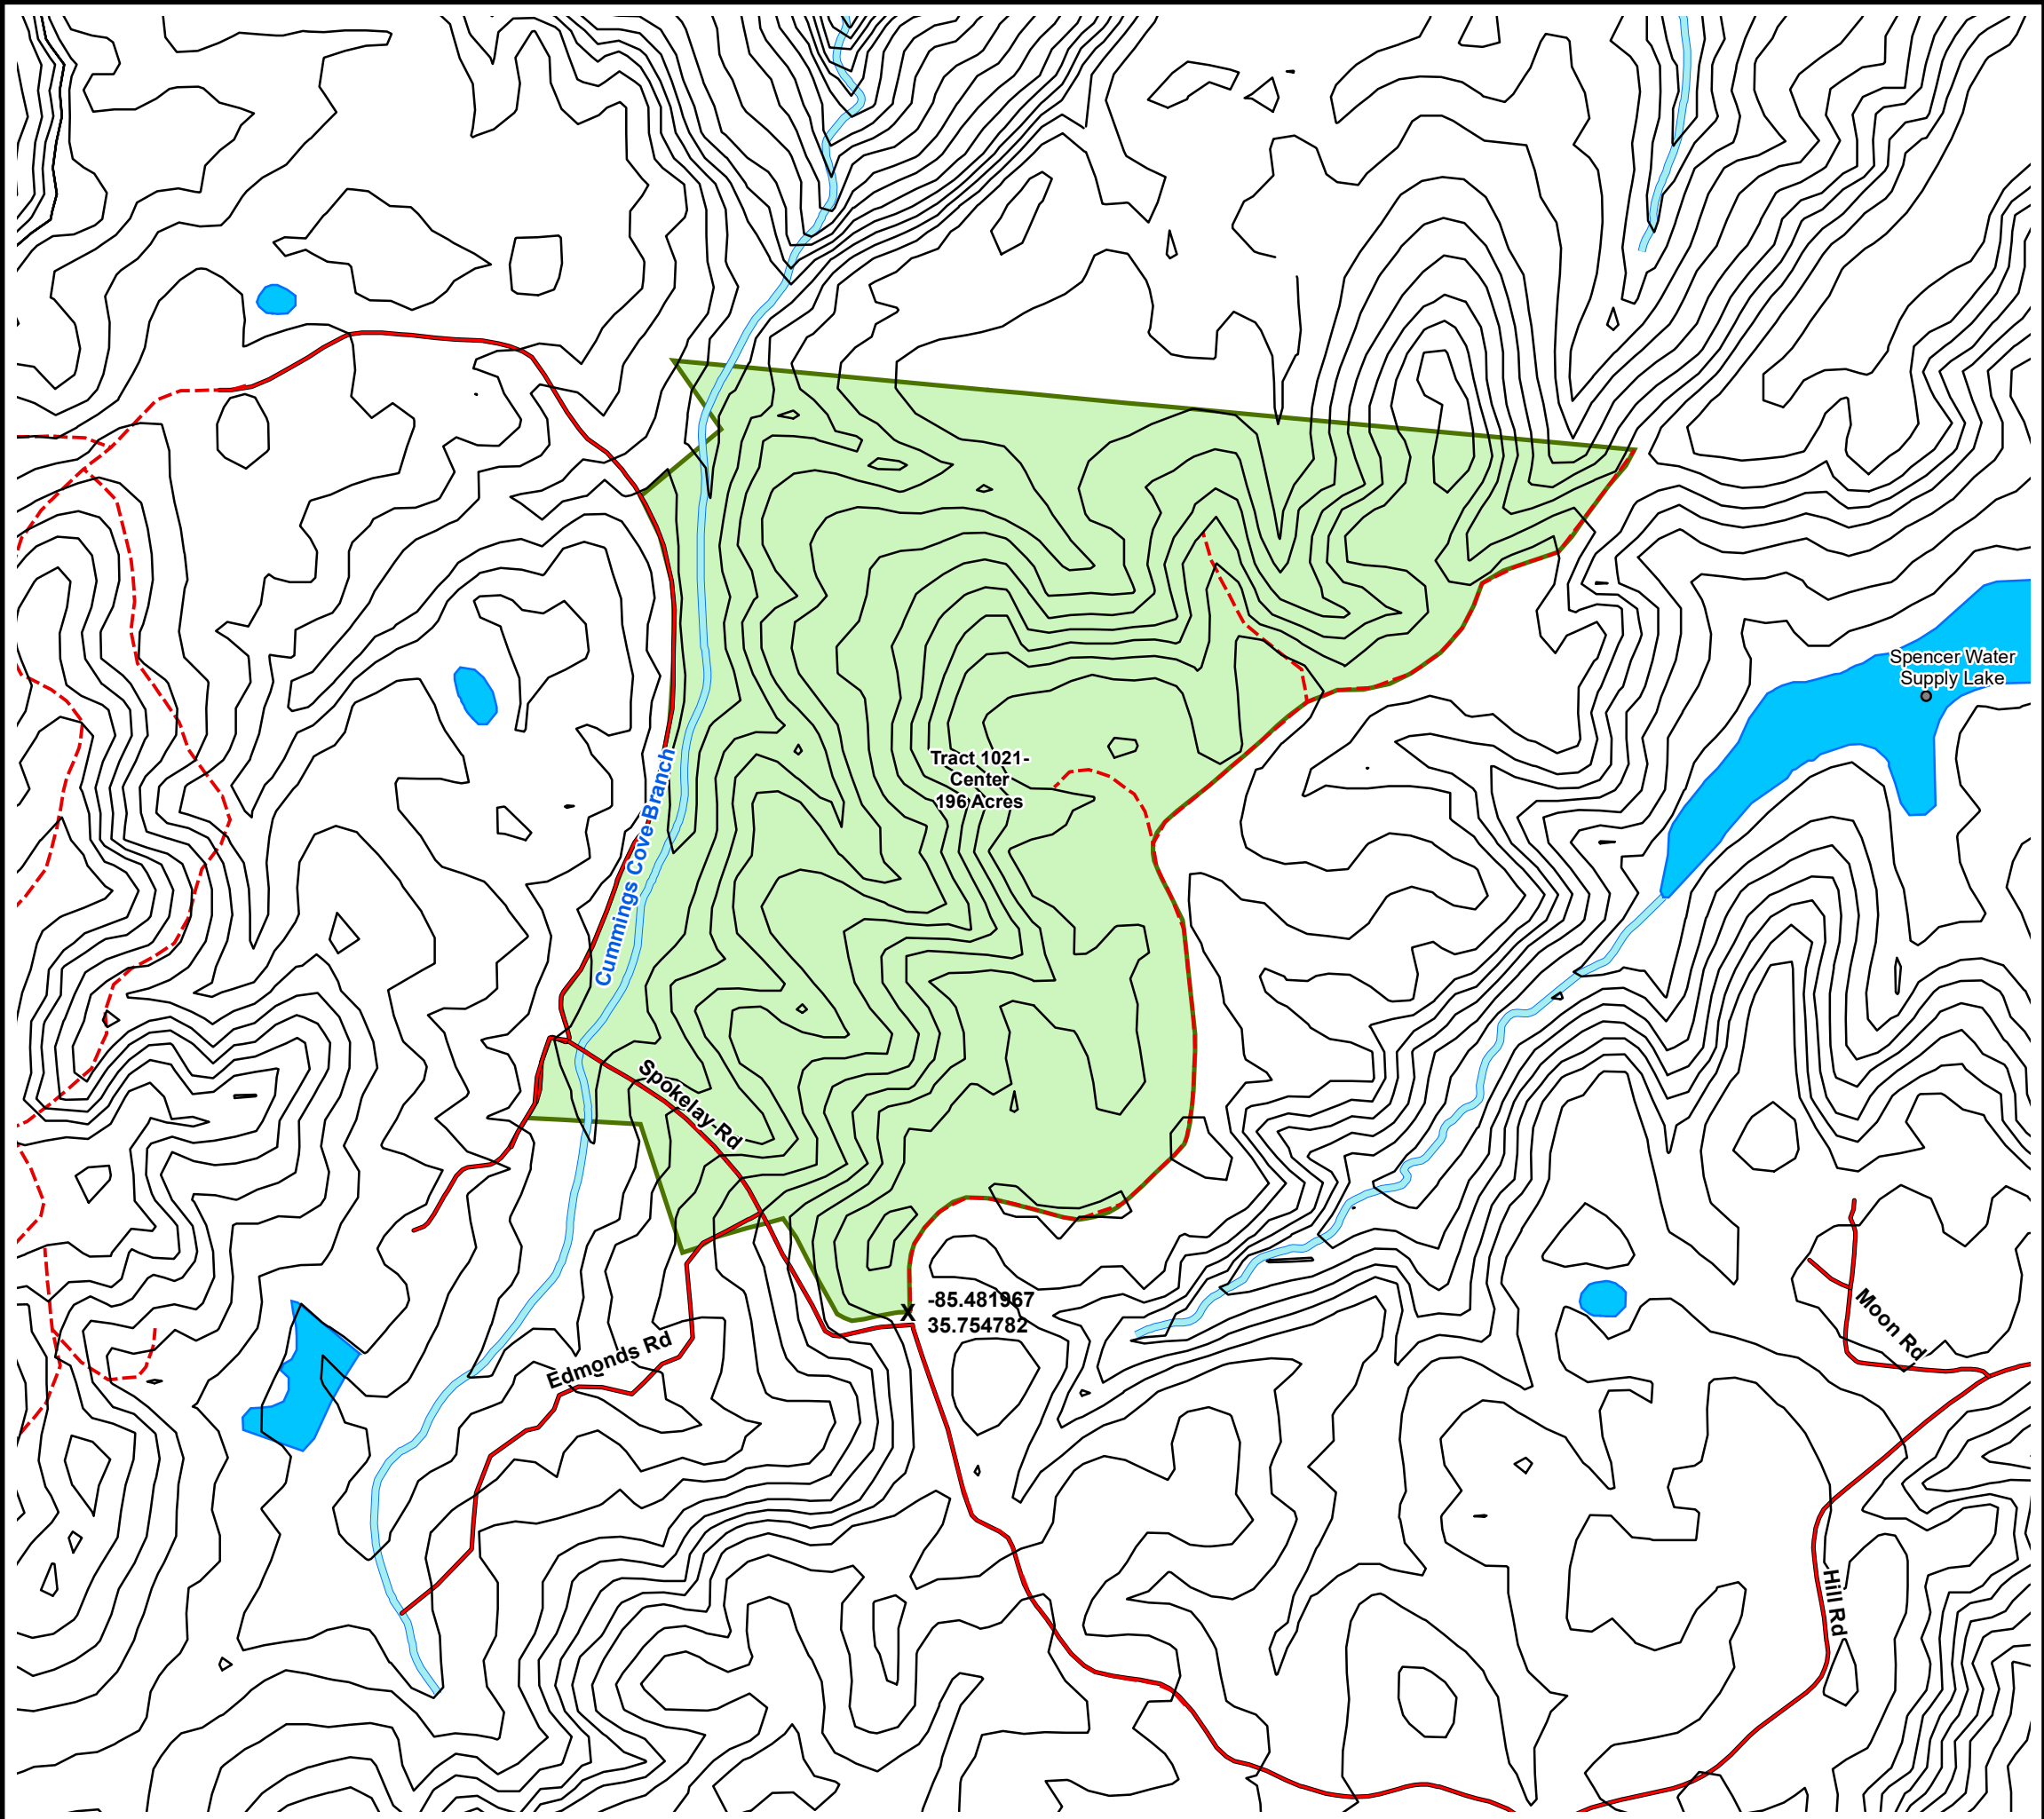

Property Map
Tract Name: Walden Ridge, LLC
County, State: Van Buren, TN
Tract: 1021 Center
Total Acres (+/-): 196

- Legend**
- TIR_1021 Center
 - Places of Intrest
 - Topo- 20 Ft.
 - Woods Road/Trail
 - Roads
 - Lakes/Ponds
 - Creeks/Streams