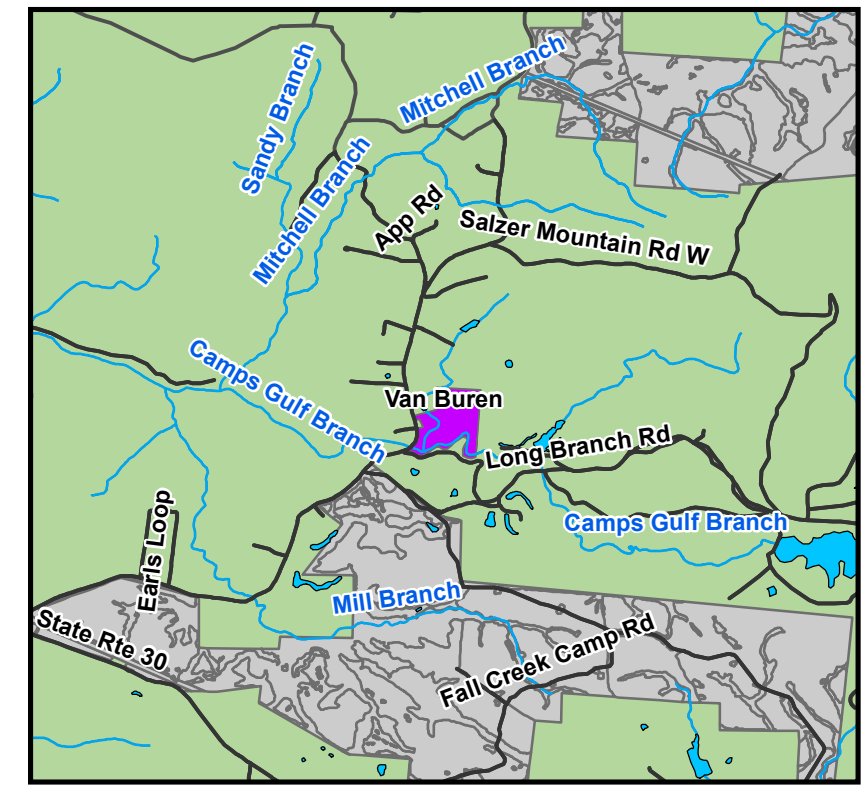

Property Map
Tract Name: Walden Ridge, LLC
County, State: Van Buren, TN
Tract: 1021 Center
Total Acres (+/-): 196

- Legend**
- TIR_1021 Center
 - Places of Intrest
 - Topo- 20 Ft.
 - Woods Road/Trail
 - Roads
 - Lakes/Ponds
 - Creeks/Streams