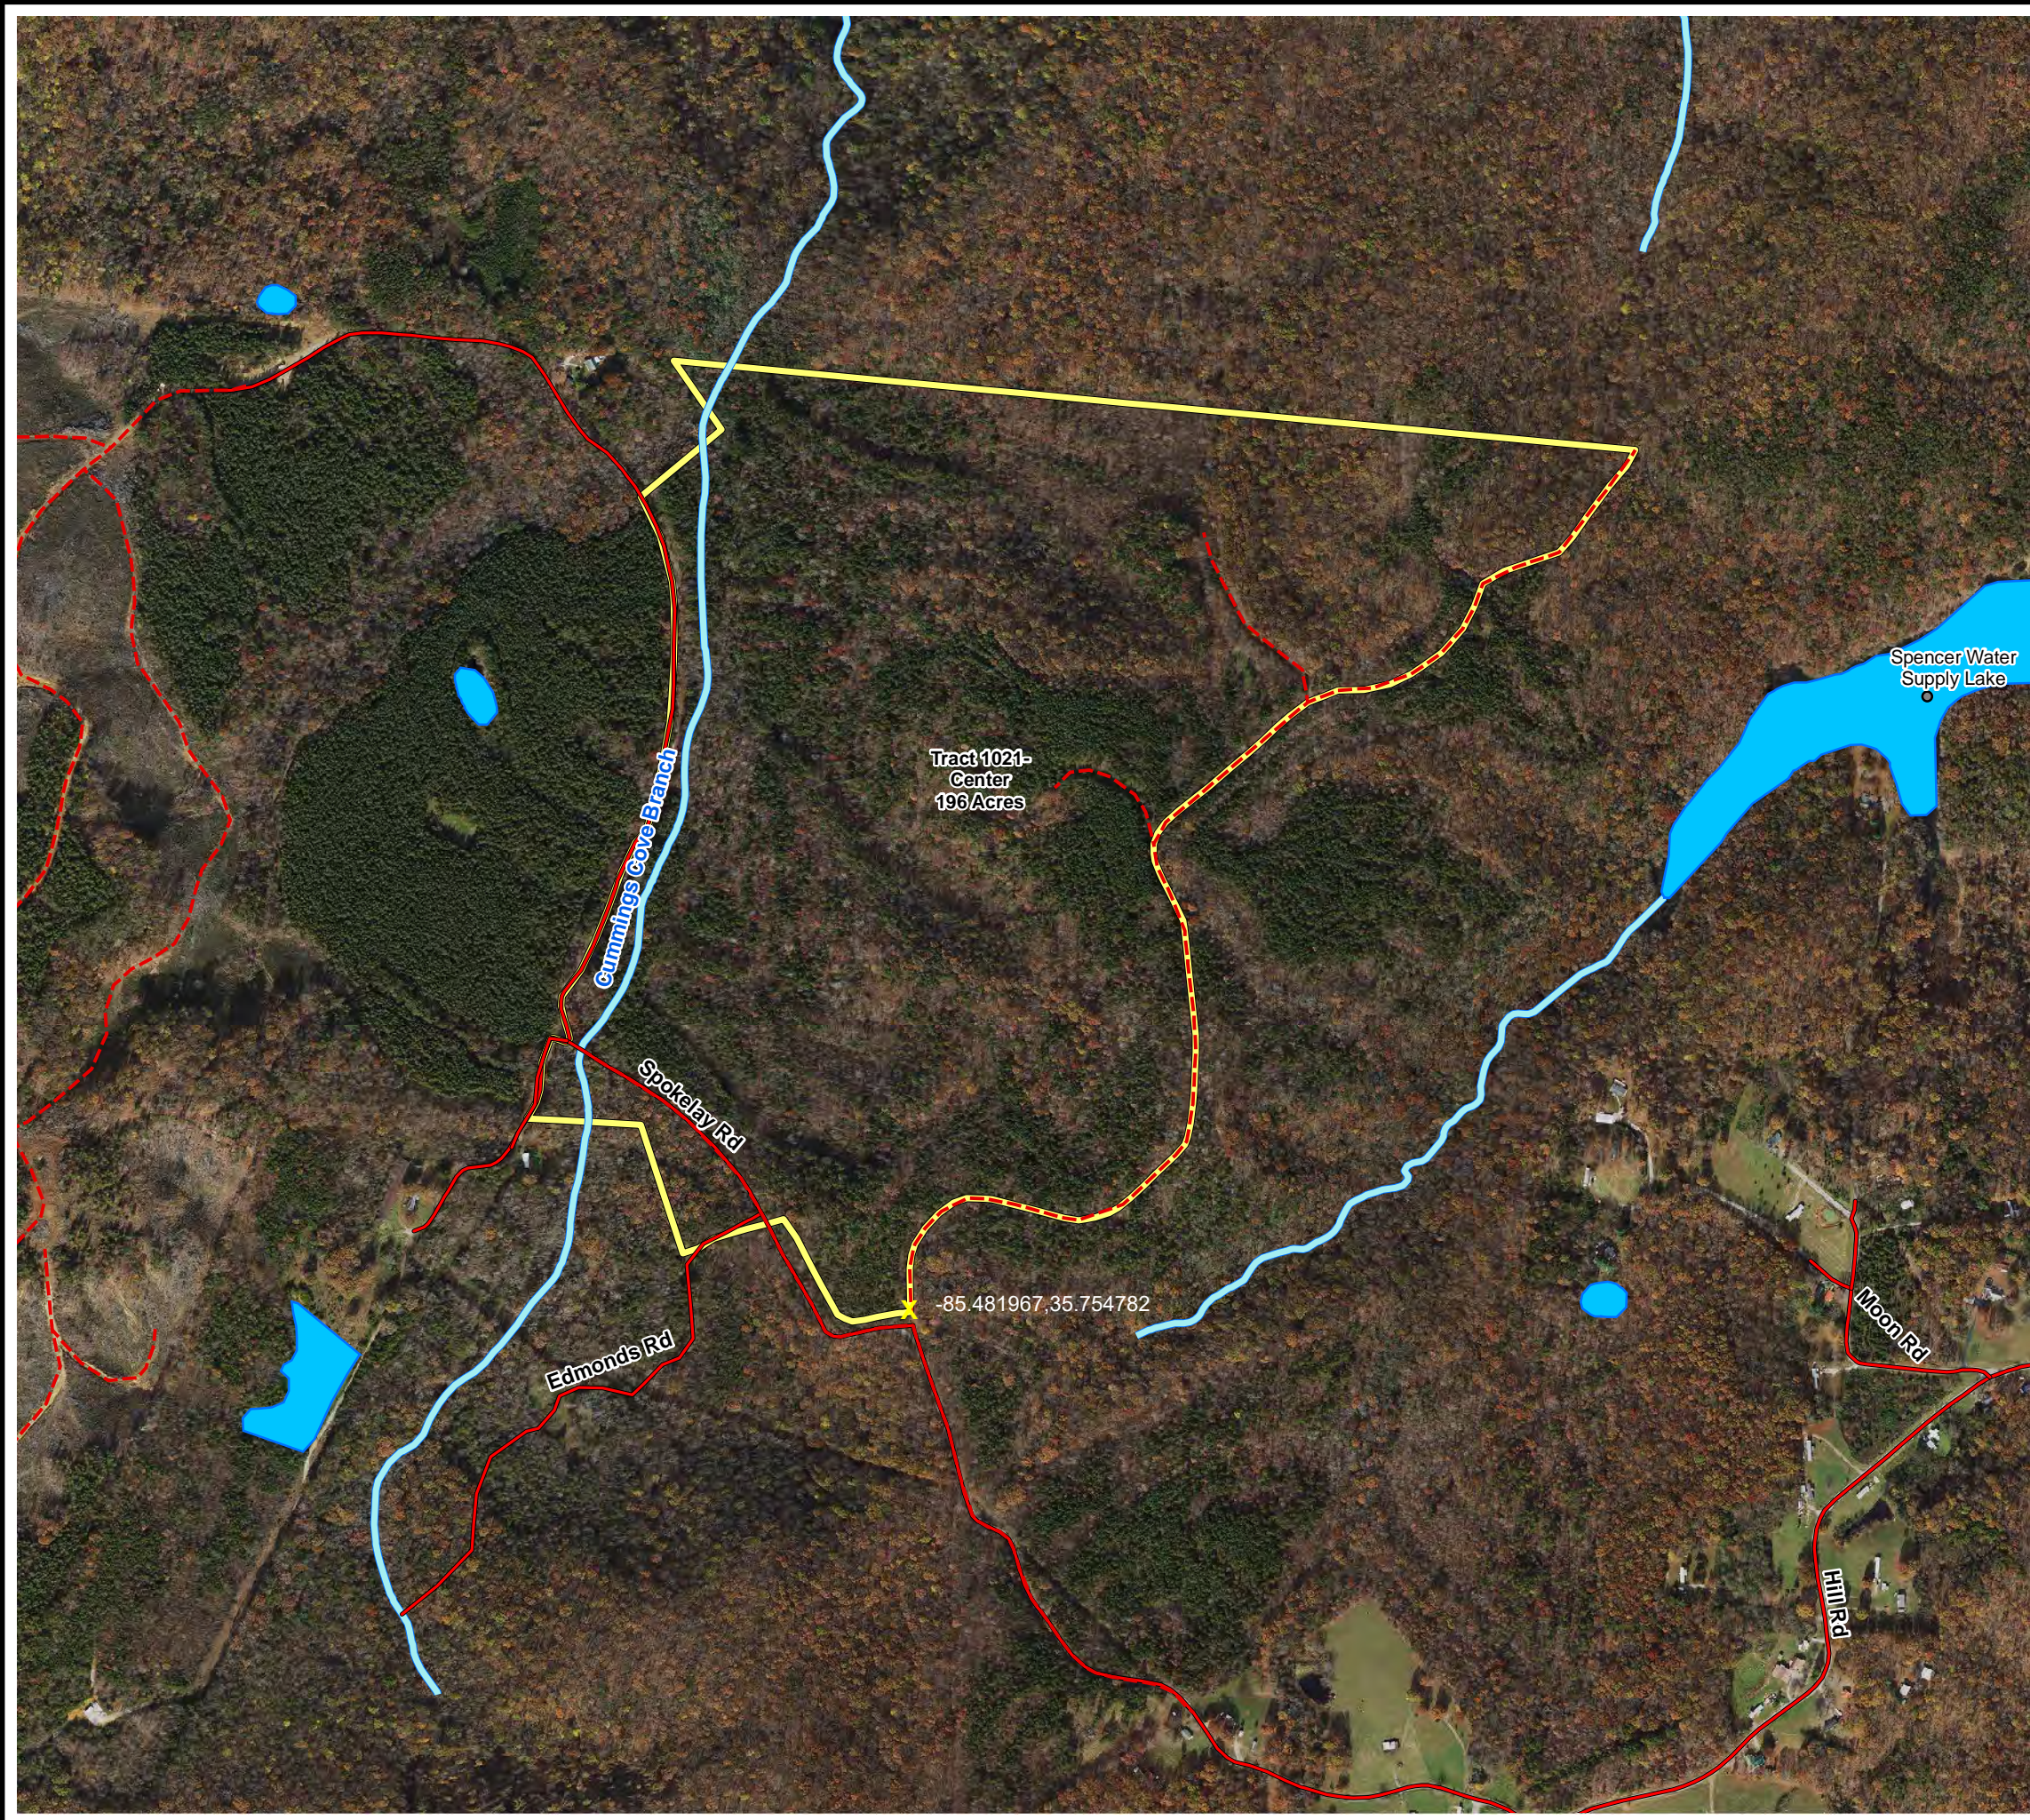

Property Map
Tract Name: Walden Ridge, LLC
County, State: Van Buren, TN
Tract: 1021 Center
Total Acres (+/-): 196

Legend

-  TIR_1021 Center
-  Places of Intrest
-  Woods Road/Trail
-  Roads
-  Lakes/Ponds
-  Creeks/Streams