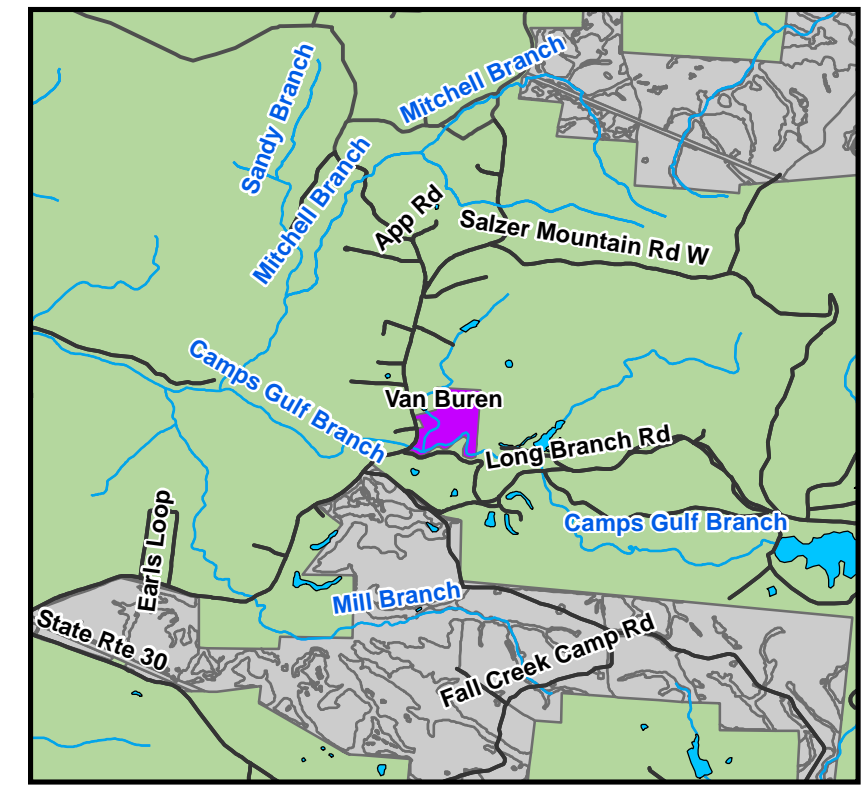

Property Map
Tract Name: Walden Ridge, LLC
County, State: Van Buren, TN
Tract: 1021 Center
Total Acres (+/-): 196

Legend

-  TIR_1021 Center
-  Places of Intrest
-  Woods Road/Trail
-  Roads
-  Lakes/Ponds
-  Creeks/Streams