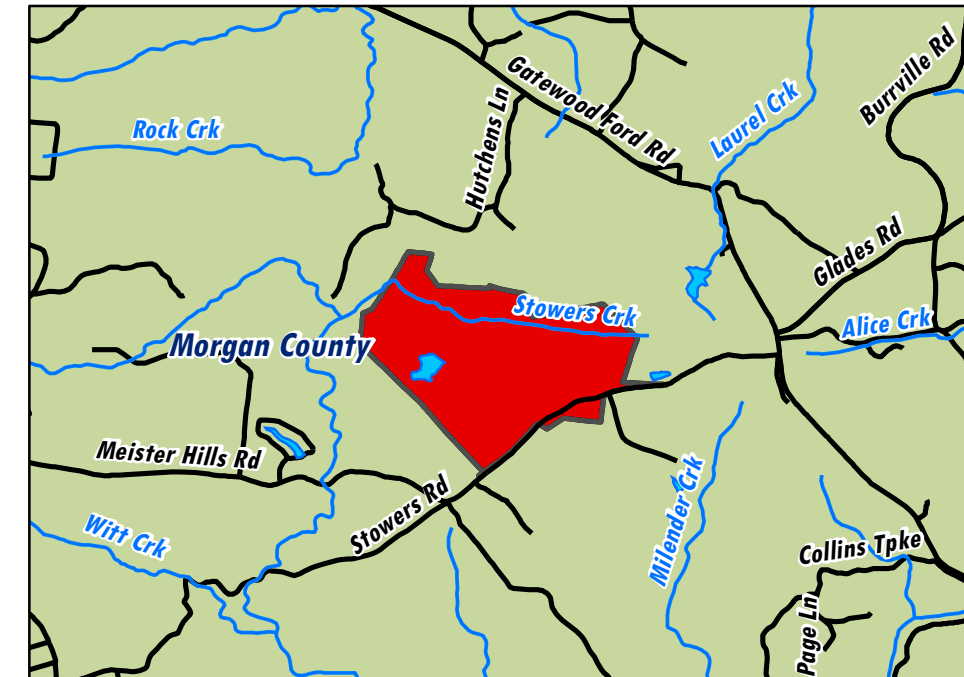

Property Map
 Property: Walden Ridge, LLC
 County, State: Morgan, TN
 Tract: 1103
 Acres (+/-): 467

Legend

-  Tract 1103
-  Topo- 20 Ft.
-  Lakes & Ponds
-  Rivers & Streams
-  Gate- GPS Coordinates
-  Roads
-  Woods Road

0 1,250 2,500 5,000 Feet

This Map shows an estimated location of the boundary and is not an accuated survey of the property.