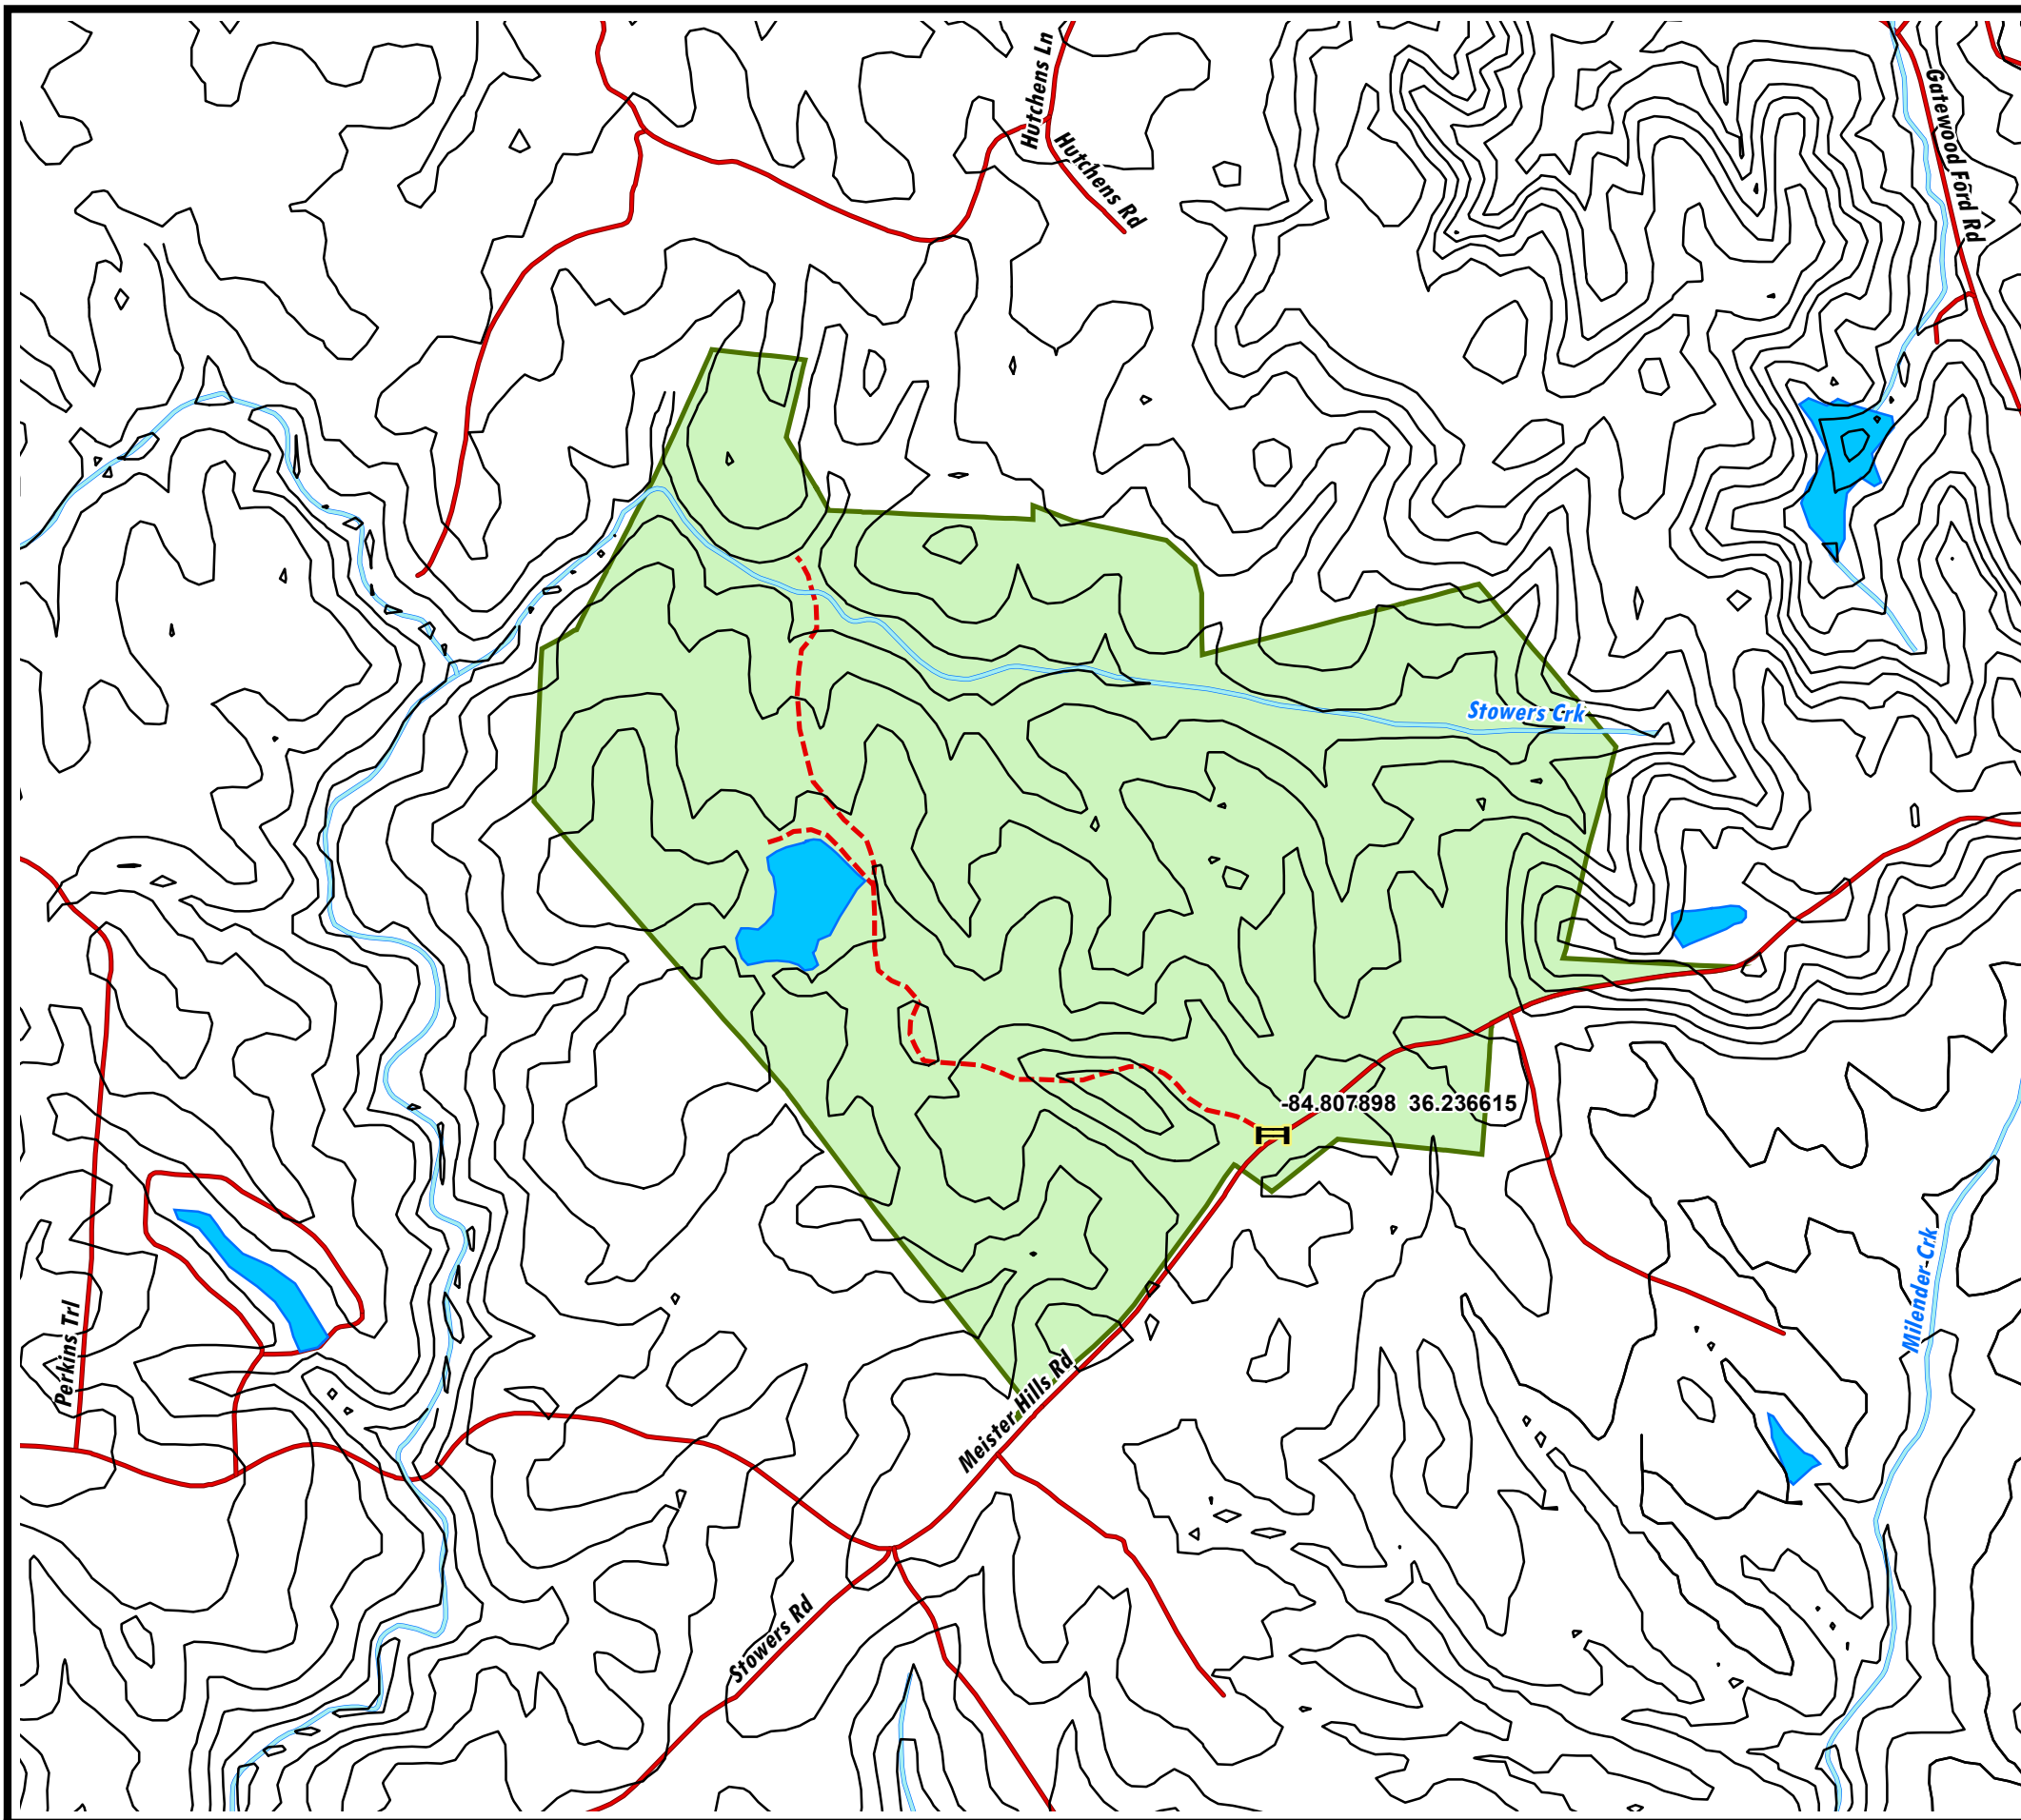

Property Map
 Property: Walden Ridge, LLC
 County, State: Morgan, TN
 Tract: 1103
 Acres (+/-): 467

Legend

-  Tract 1103
-  Topo- 20 Ft.
-  Lakes & Ponds
-  Rivers & Streams
-  Gate- GPS Coordinates
-  Roads
-  Woods Road

0 1,250 2,500 5,000 Feet

This Map shows an estimated location of the boundary and is not an accuated survey of the property.