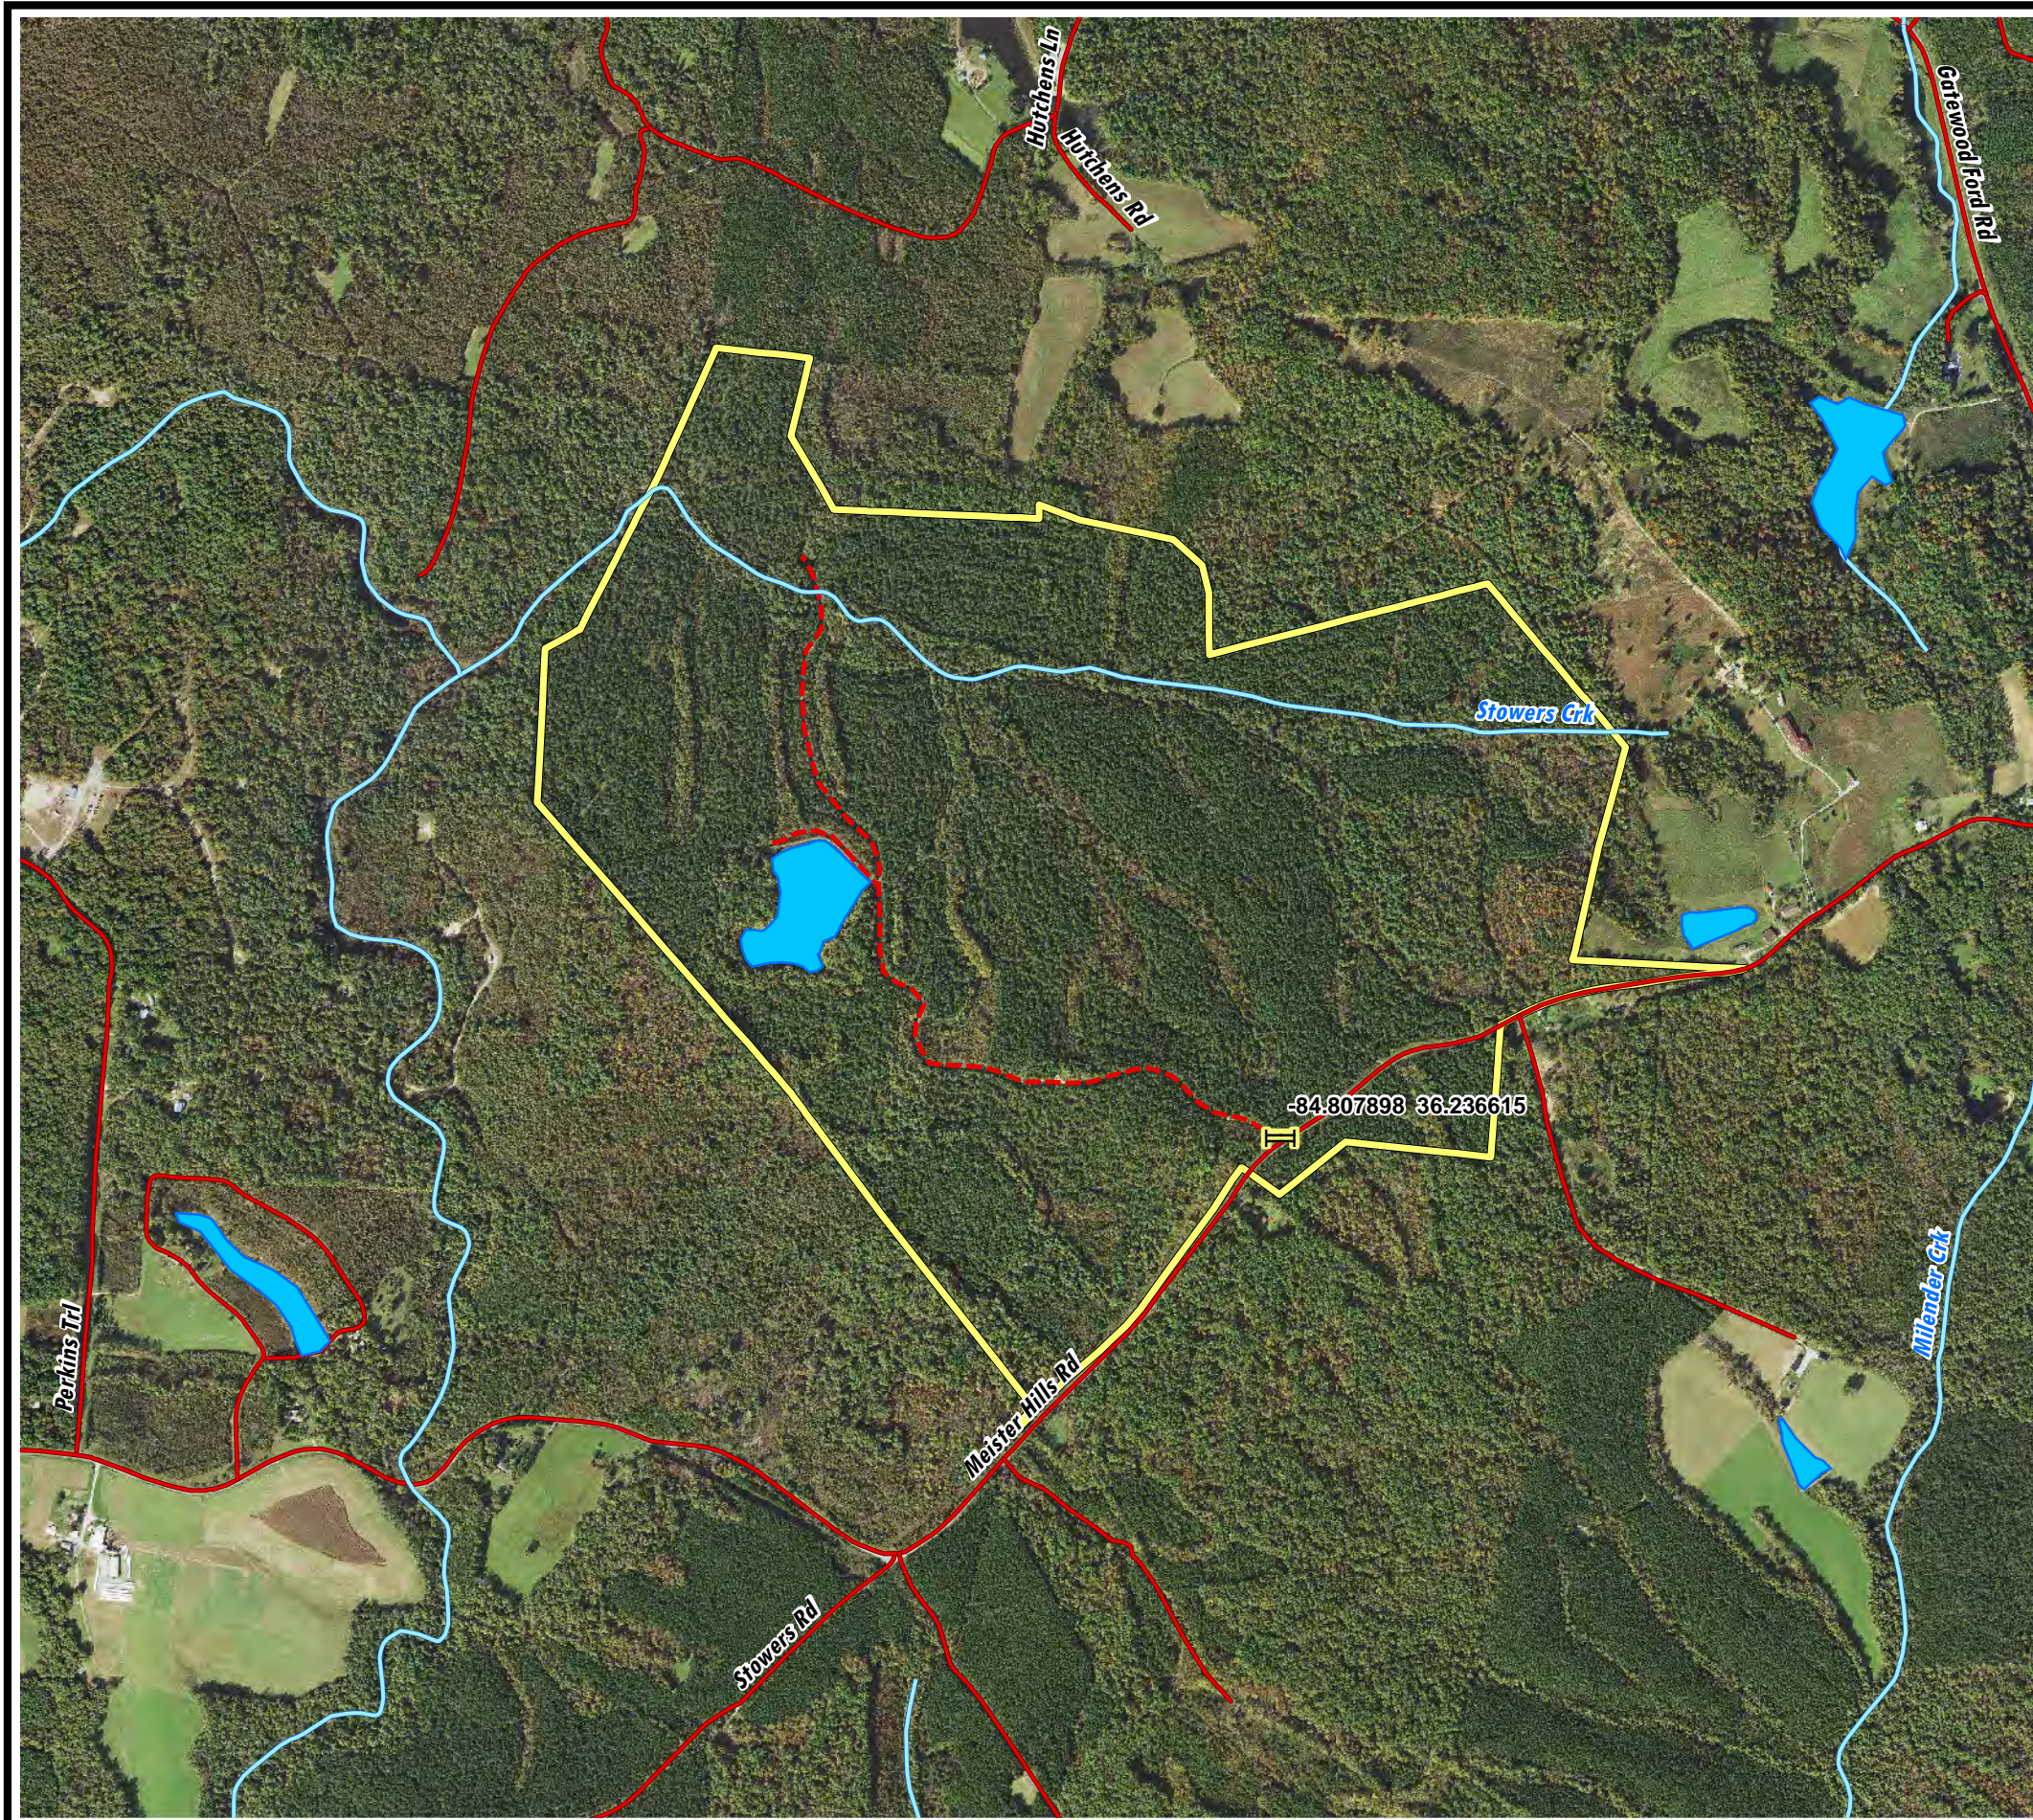

Property Map  
 Property: Walden Ridge, LLC  
 County, State: Morgan, TN  
 Tract: 1103  
 Acres (+/-): 467

**Legend**

-  Tract 1103
-  Lakes & Ponds
-  Rivers & Streams
-  Gate- GPS Coordinates
-  Roads
-  Woods Road

0 1,250 2,500 5,000 Feet

This Map shows an estimated location of the boundary and is not an accuated survey of the property.