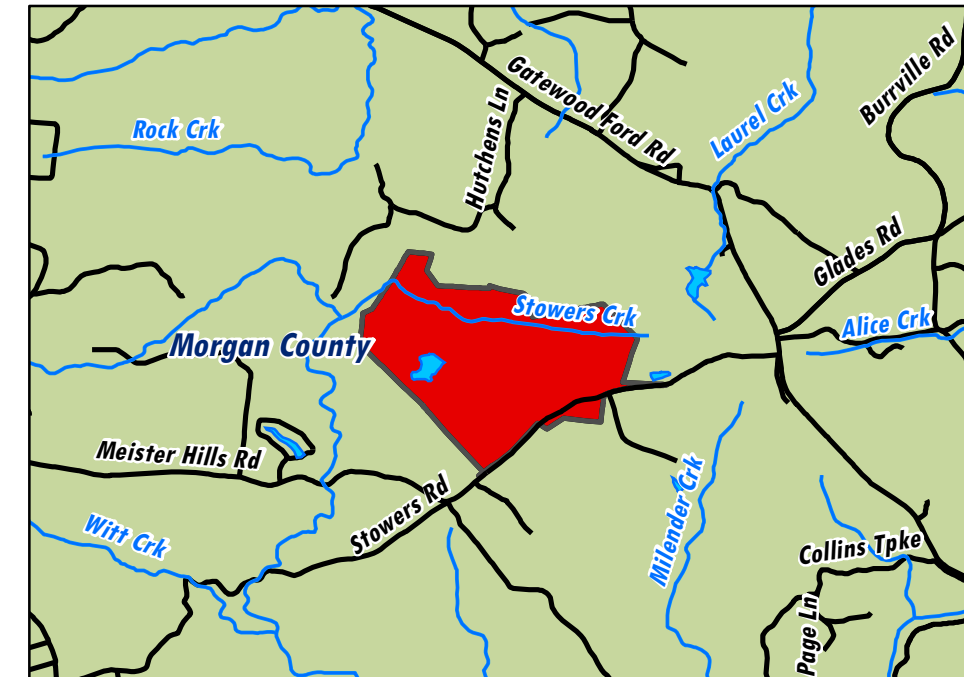

Property Map  
 Property: Walden Ridge, LLC  
 County, State: Morgan, TN  
 Tract: 1103  
 Acres (+/-): 467

**Legend**

-  Tract 1103
-  Lakes & Ponds
-  Rivers & Streams
-  Gate- GPS Coordinates
-  Roads
-  Woods Road

0 1,250 2,500 5,000 Feet

This Map shows an estimated location of the boundary and is not an accuated survey of the property.