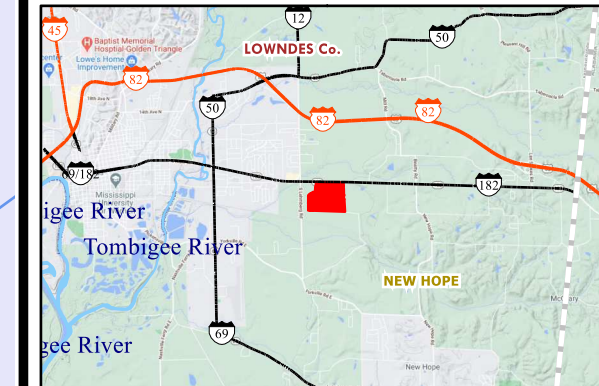

BISHOPS_BOTTOM_TRACT

COUNTY:LOWNDES

STATE:MS

ACRES: 181.7

Map Scale 1 in :330 ft
Reference Scale 1:3960

AFM Real Estate
AFMRealEstate.com

	FIELD - 3.4 ac.
	HARDWOOD - 18 ac.
	HOUSE SITE - 2.4 ac.
	PINE - 146.1 ac.
	POND - 0.4 ac.
	ROAD - 1.5 ac.
	ROW - 9.9 ac.

STAND	DOM_S_NAME	YEAR_EST	ACRES
1	PINE	2017	146.1
2	HARDWOOD	1960	18.0
991	FIELD	0	3.4
992	POND	0	0.4
993	HOUSE SITE	0	2.4
995	ROAD	0	1.5
997	ROW	0	9.9
			TOTAL ACRES = 181.7

LOWNDES Co.

182

182

Armstrong Rd