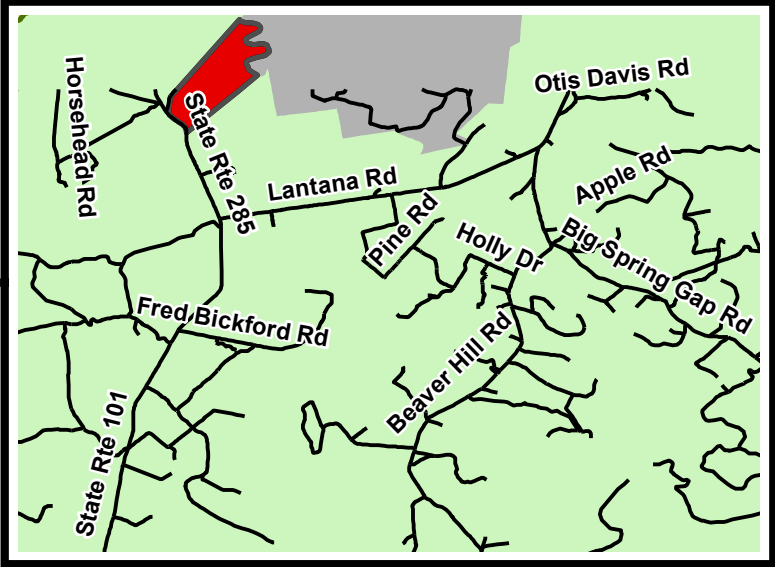

Property Map
Property: Sequatchie, LLC
County, State: Bledsoe, TN
Tract: 1020
Acres (+/-): 264 Ac.

Legend

-  Tract 1021
-  Topo- 20 Ft.
-  Gate- GPS Coordinates
-  Roads
-  1020 Woods Road
-  Lakes/Ponds
-  Creeks/Streams