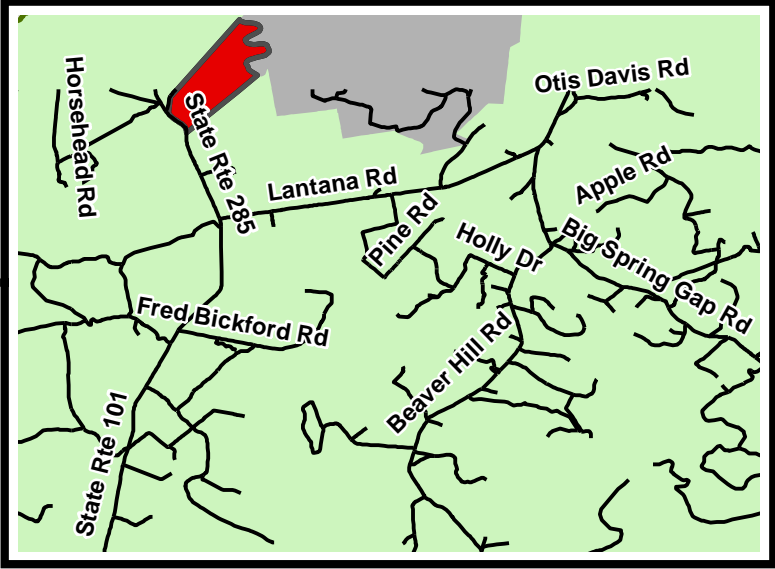

Property Map
Property: Sequatchie, LLC
County, State: Bledsoe, TN
Tract: 1020
Acres (+/-): 264 Ac.

Legend

-  Tract 1021
-  Gate- GPS Coordinates
-  Roads
-  1020 Woods Road
-  Lakes/Ponds
-  Creeks/Streams