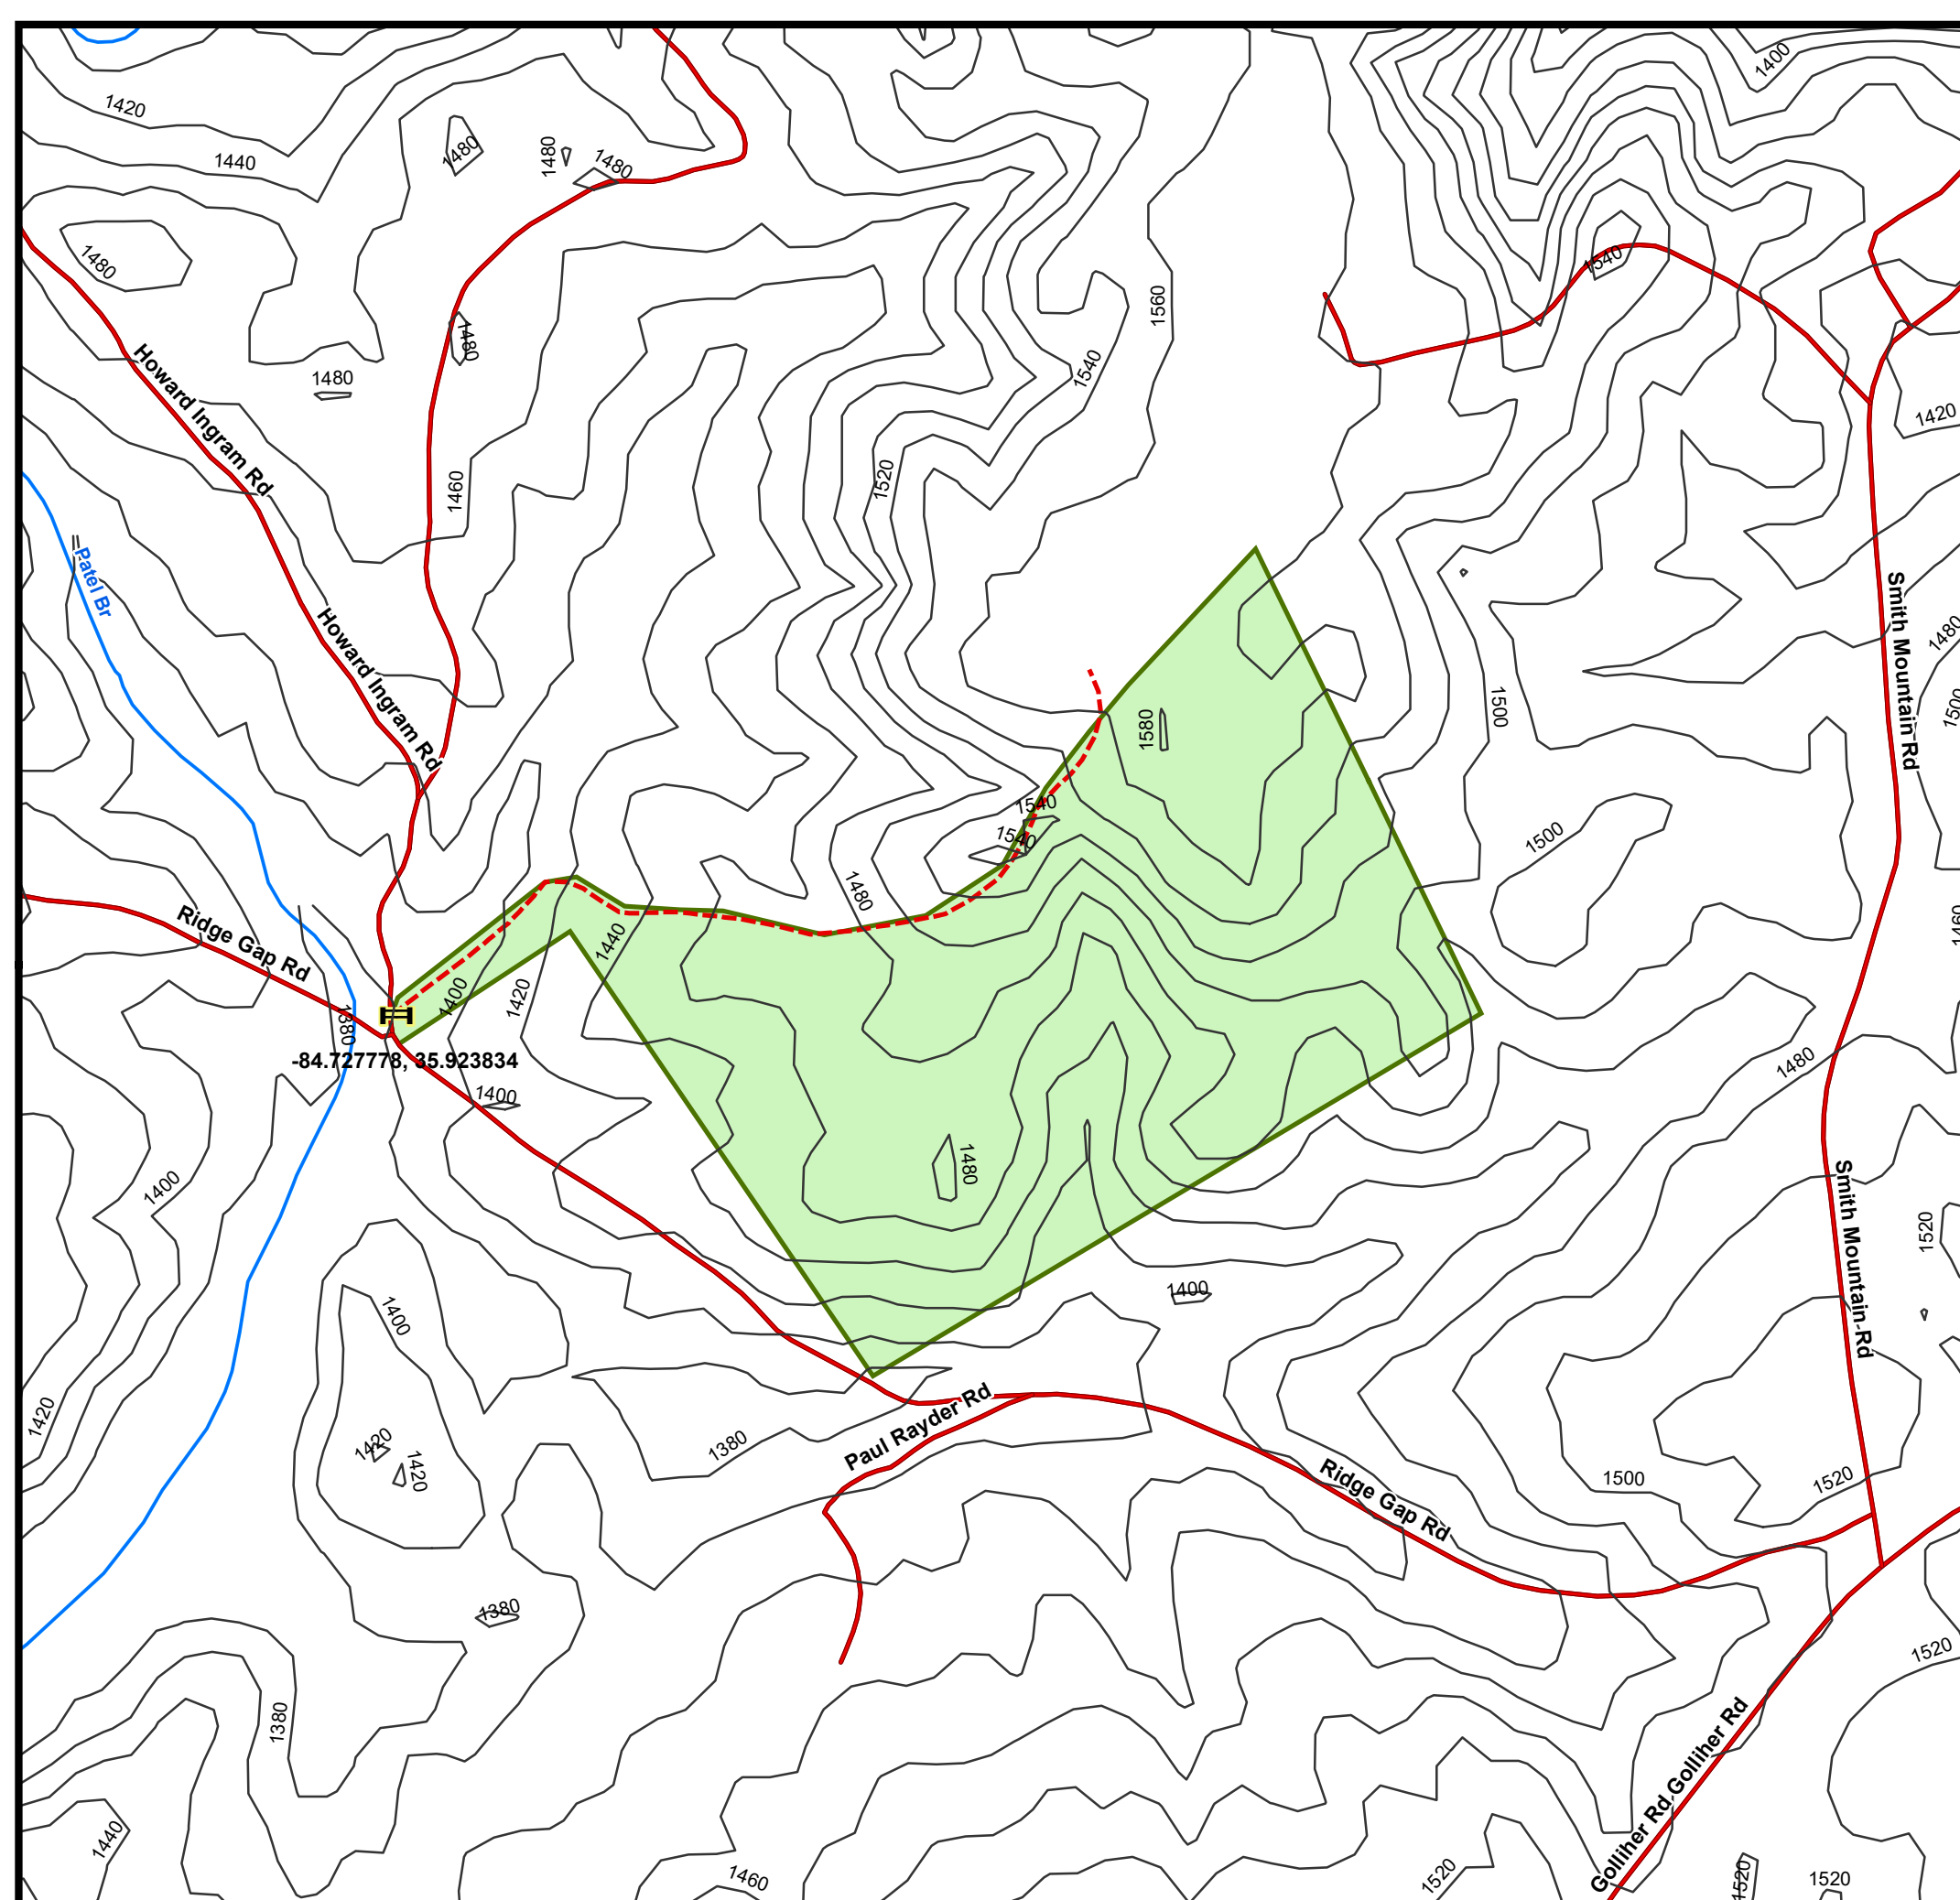

Property: Sequatchie, LLC
County, State: Cumberland, TN
Tract: 1007
Acres (+/-): 67

Legend

- 1007_N of Ridge Gap Rd.
- Gate/GPS Coordinates
- Topo- 20 Ft.
- Roads
- Woods Road
- Lakes/Ponds
- Rivers/Creeks