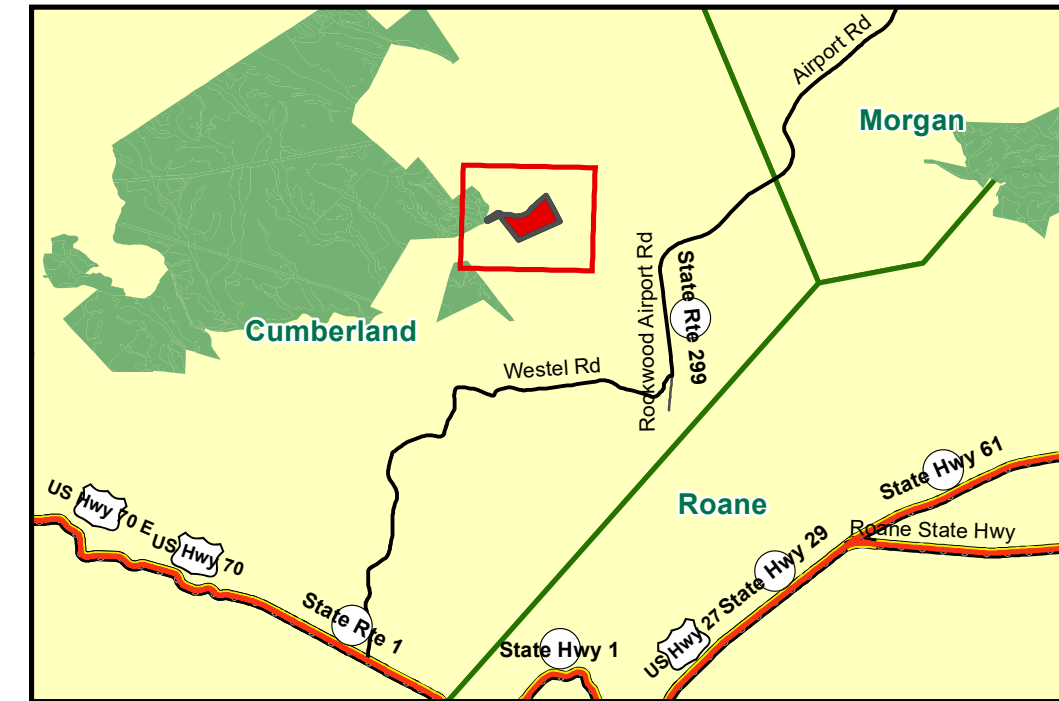

Property: Sequatchie, LLC
County, State: Cumberland, TN
Tract: 1007
Acres (+/-): 67

Legend

- 1007_N of Ridge Gap Rd.
- Gate/GPS Coordinates
- Topo- 20 Ft.
- Roads
- Woods Road
- Lakes/Ponds
- Rivers/Creeks