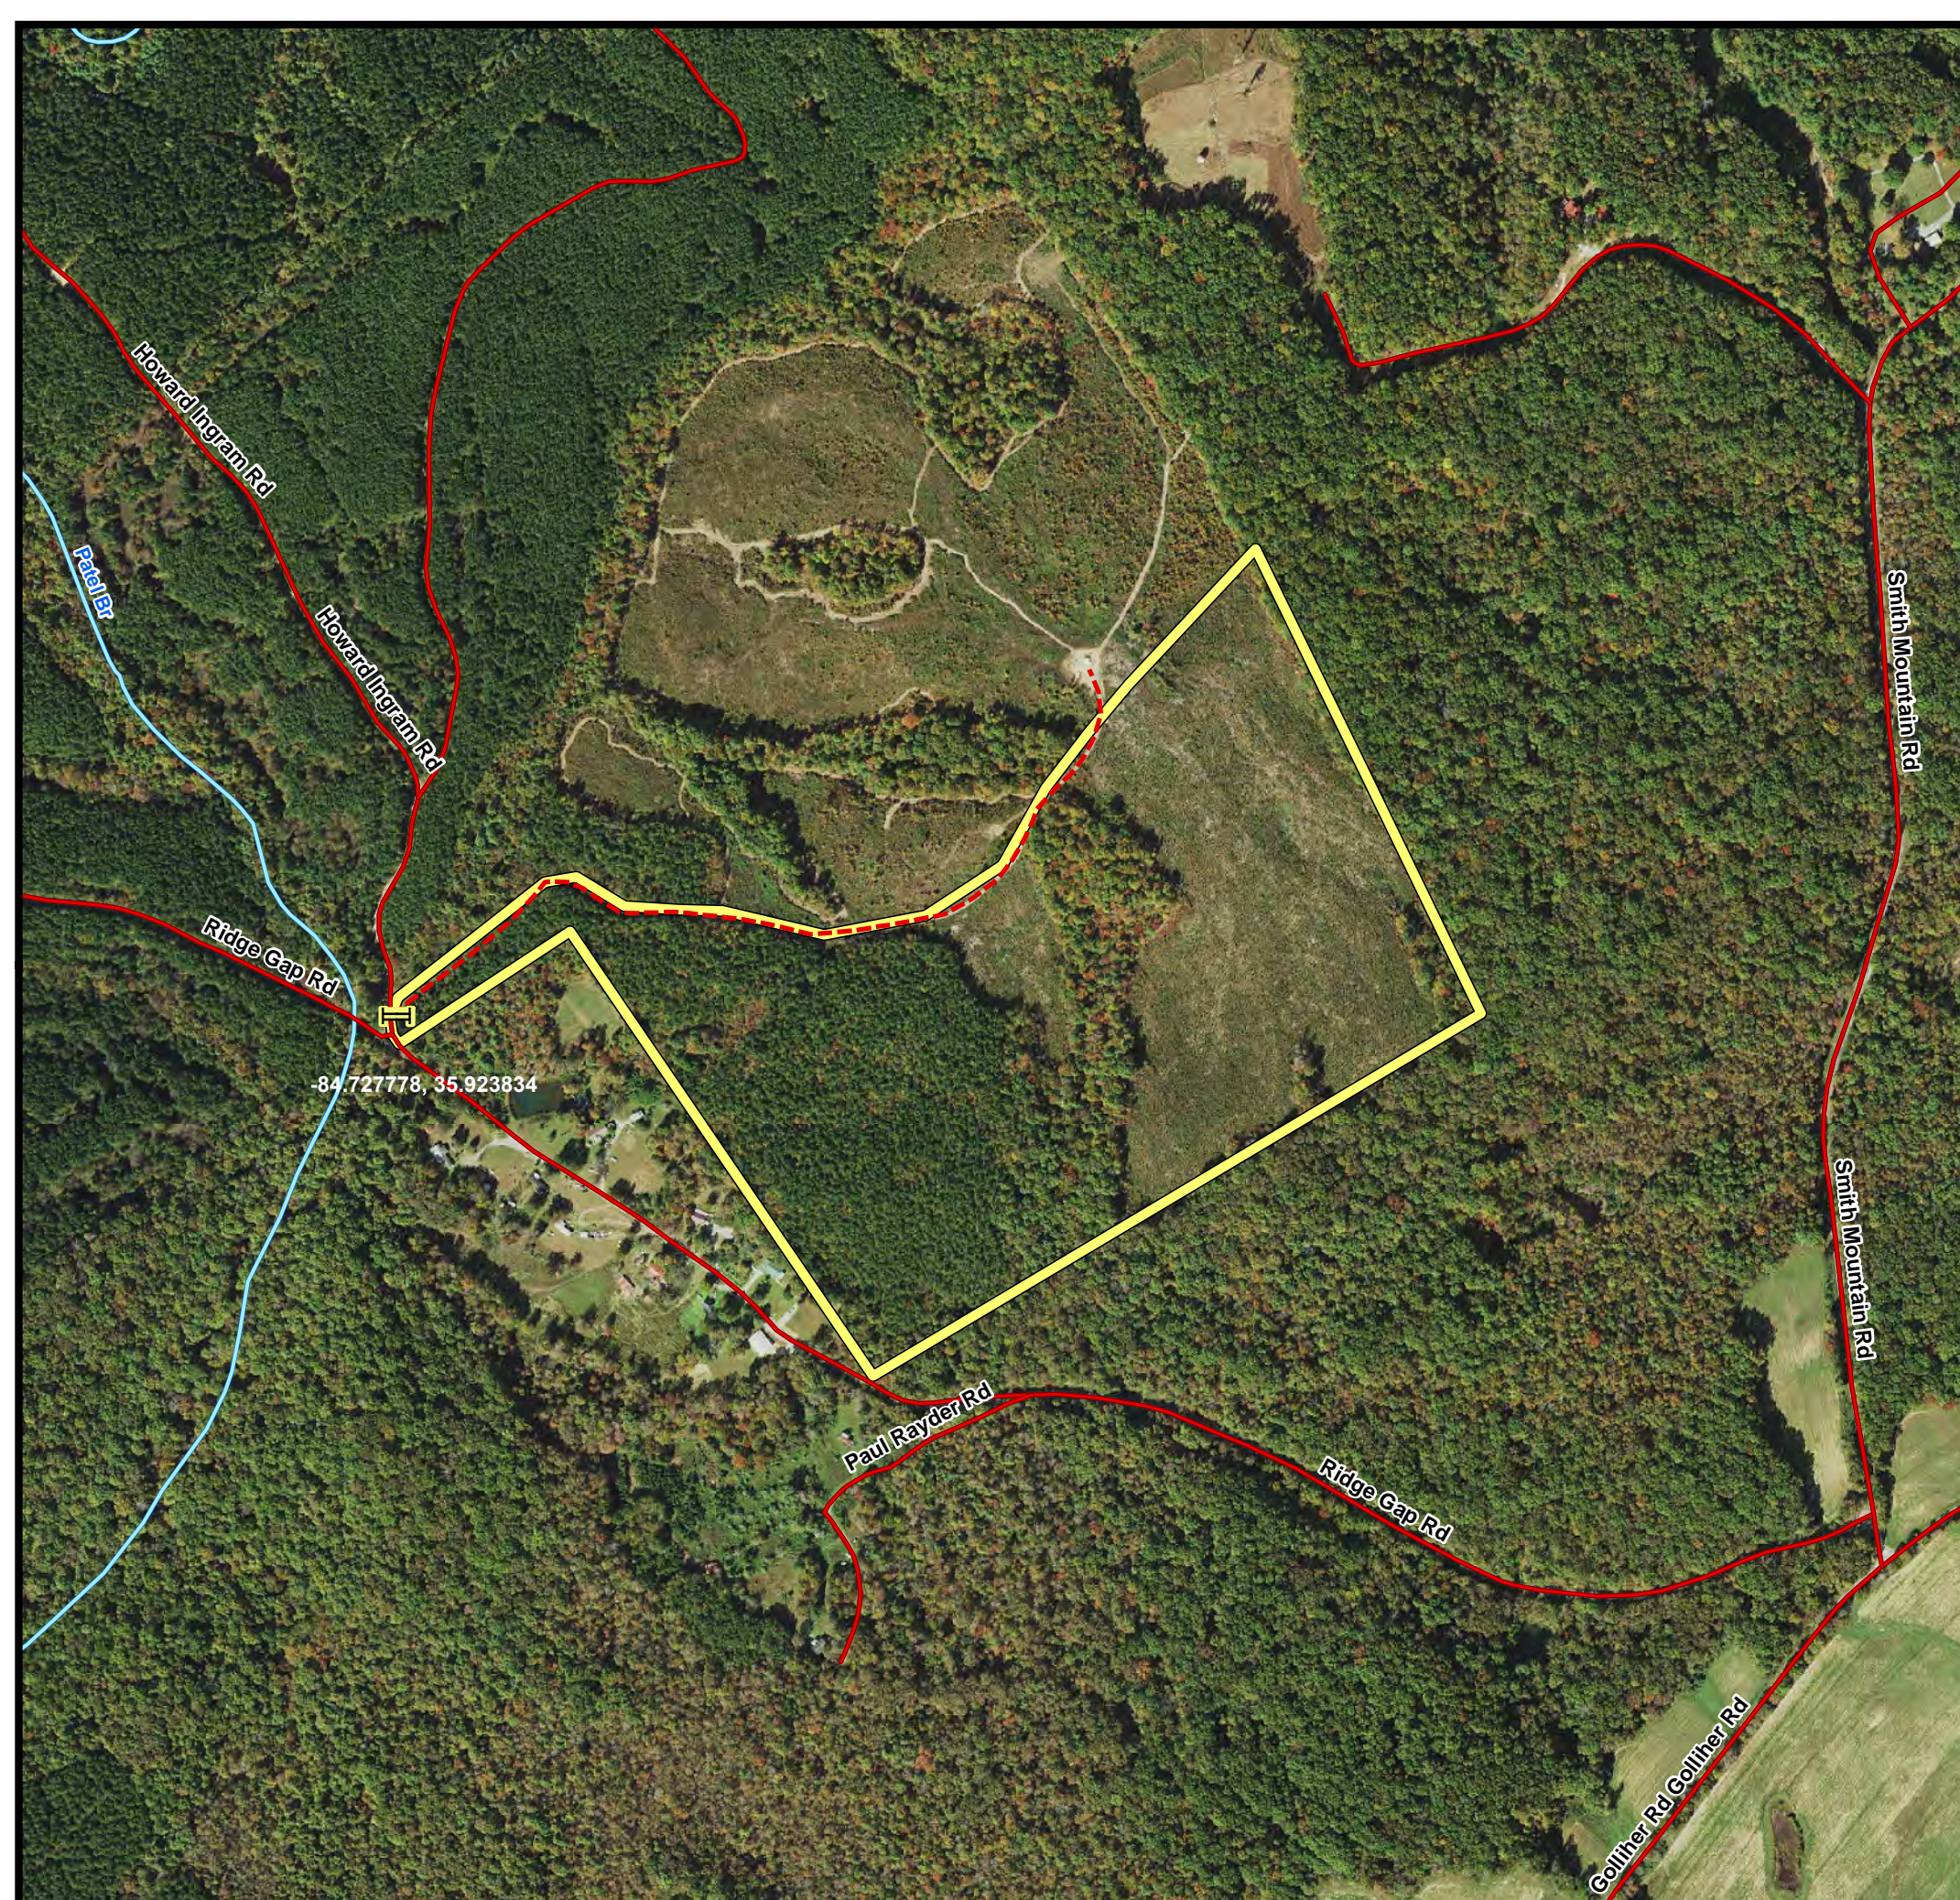

Property: Sequatchie, LLC  
 County, State: Cumberland, TN  
 Tract: 1007  
 Acres (+/-): 67

**Legend**

-  1007\_N of Ridge Gap Rd.
-  Gate/GPS Coordinates
-  Roads
-  Woods Road
-  Lakes/Ponds
-  Rivers/Creeks