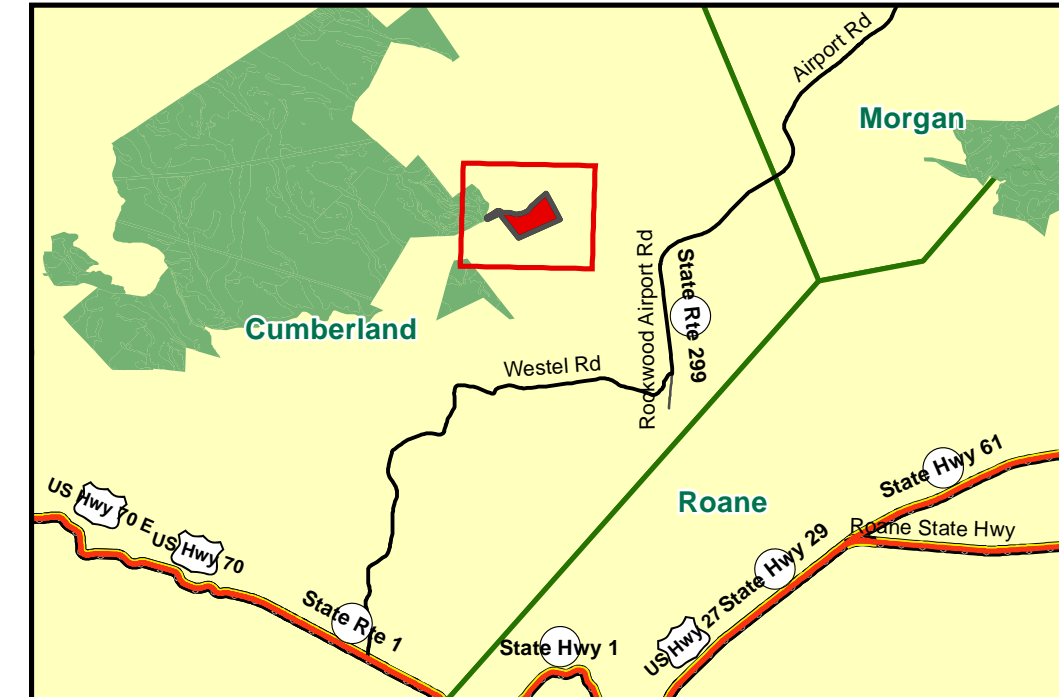

Property: Sequatchie, LLC  
 County, State: Cumberland, TN  
 Tract: 1007  
 Acres (+/-): 67

**Legend**

-  1007\_N of Ridge Gap Rd.
-  Gate/GPS Coordinates
-  Roads
-  Woods Road
-  Lakes/Ponds
-  Rivers/Creeks