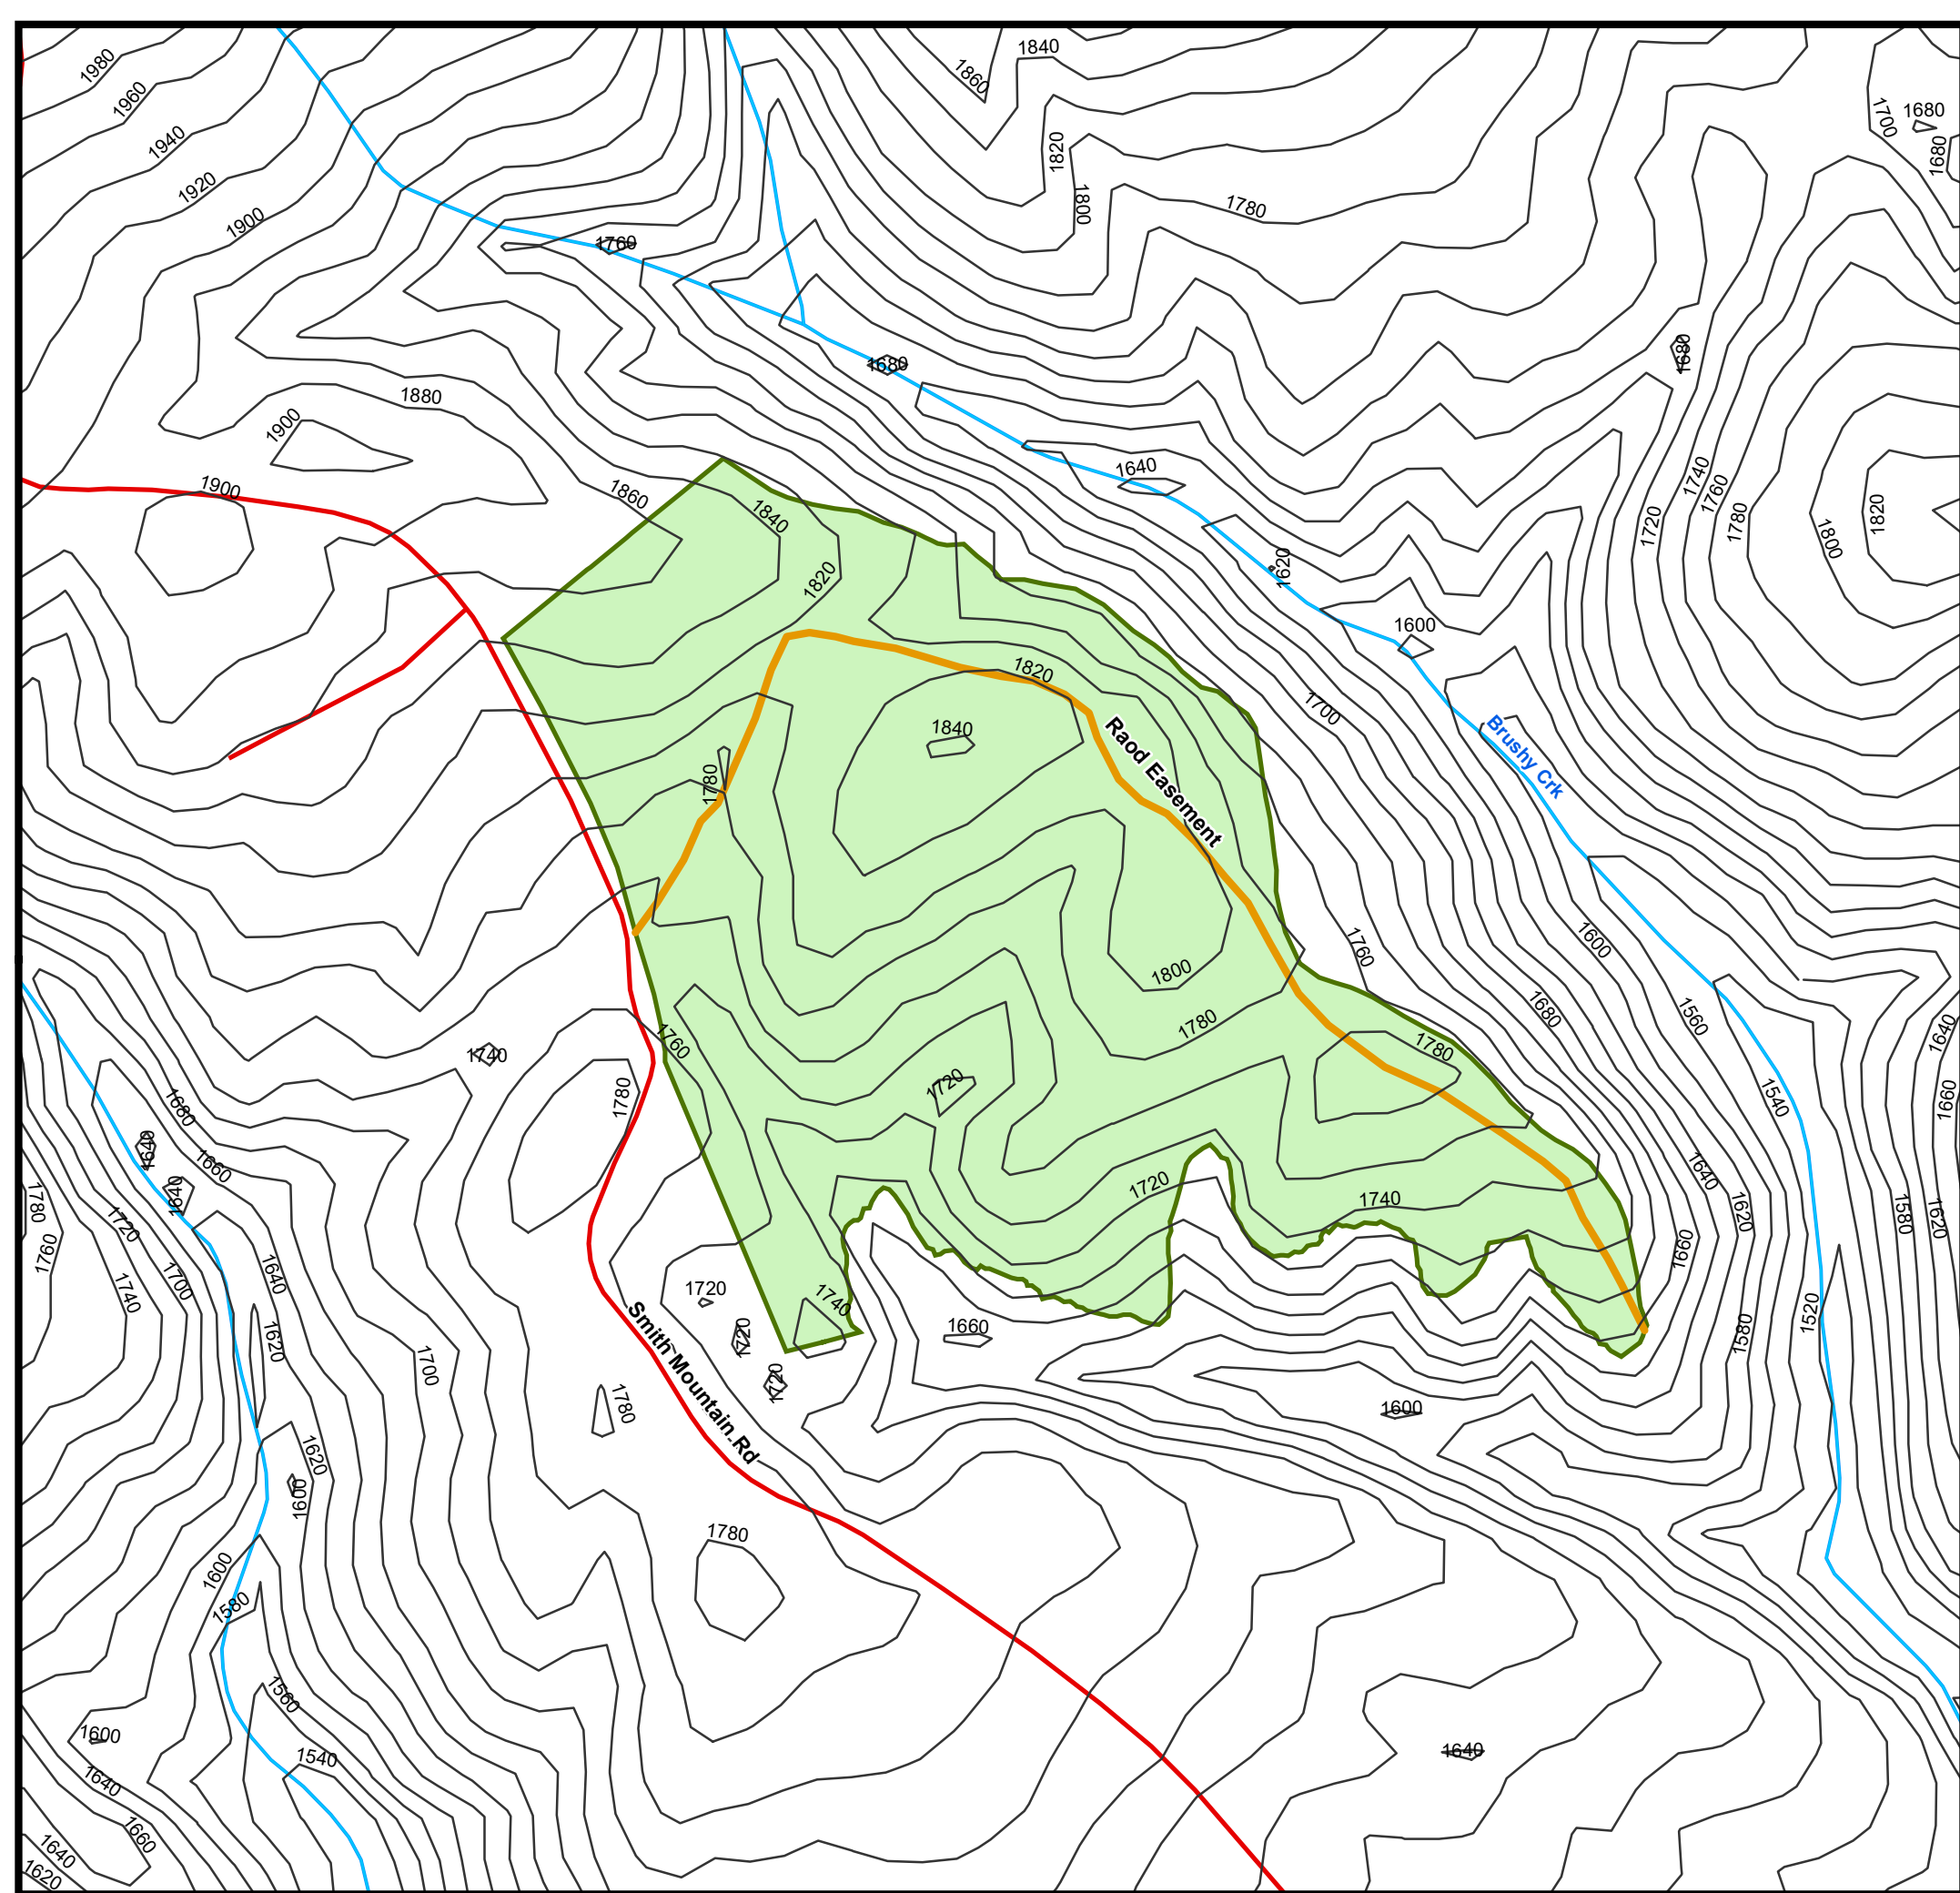

Property: Sequatchie, LLC  
County, State: Cumberland, TN  
Tract: 1003  
Acres (+/-): 69

### Legend

- Topo-20 Ft.
- 1003 Road easement
- Lakes/Ponds
- Rivers/Creeks
- Roads
- 1003 Tract Boundary