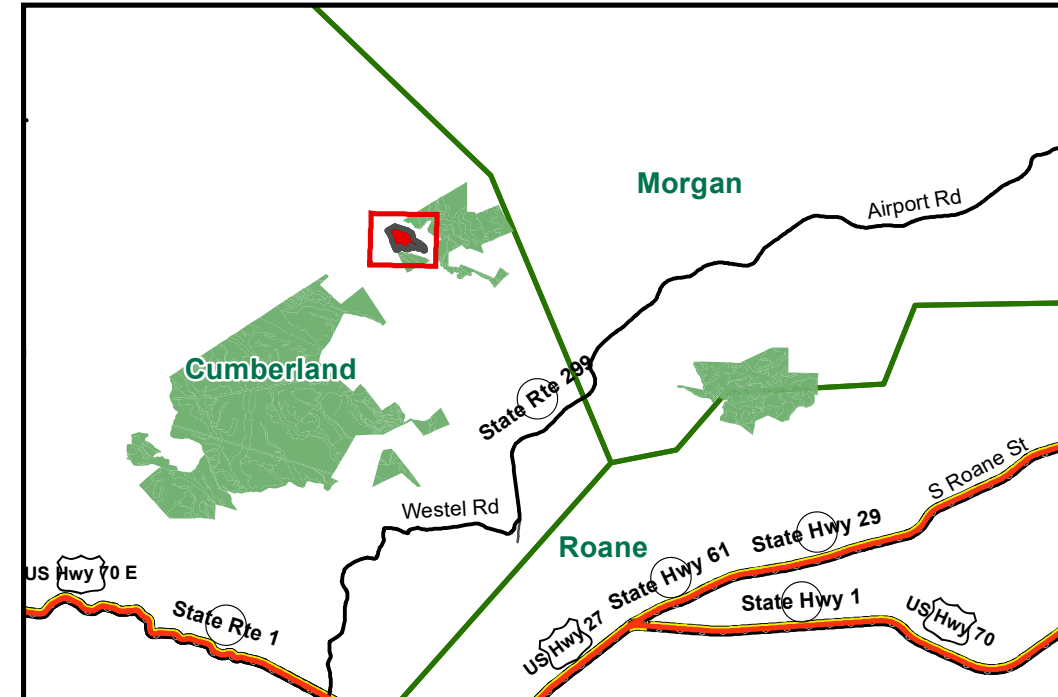

Property: Sequatchie, LLC  
County, State: Cumberland, TN  
Tract: 1003  
Acres (+/-): 69

### Legend

- Topo-20 Ft.
- 1003 Road easement
- Lakes/Ponds
- Rivers/Creeks
- Roads
- 1003 Tract Boundary