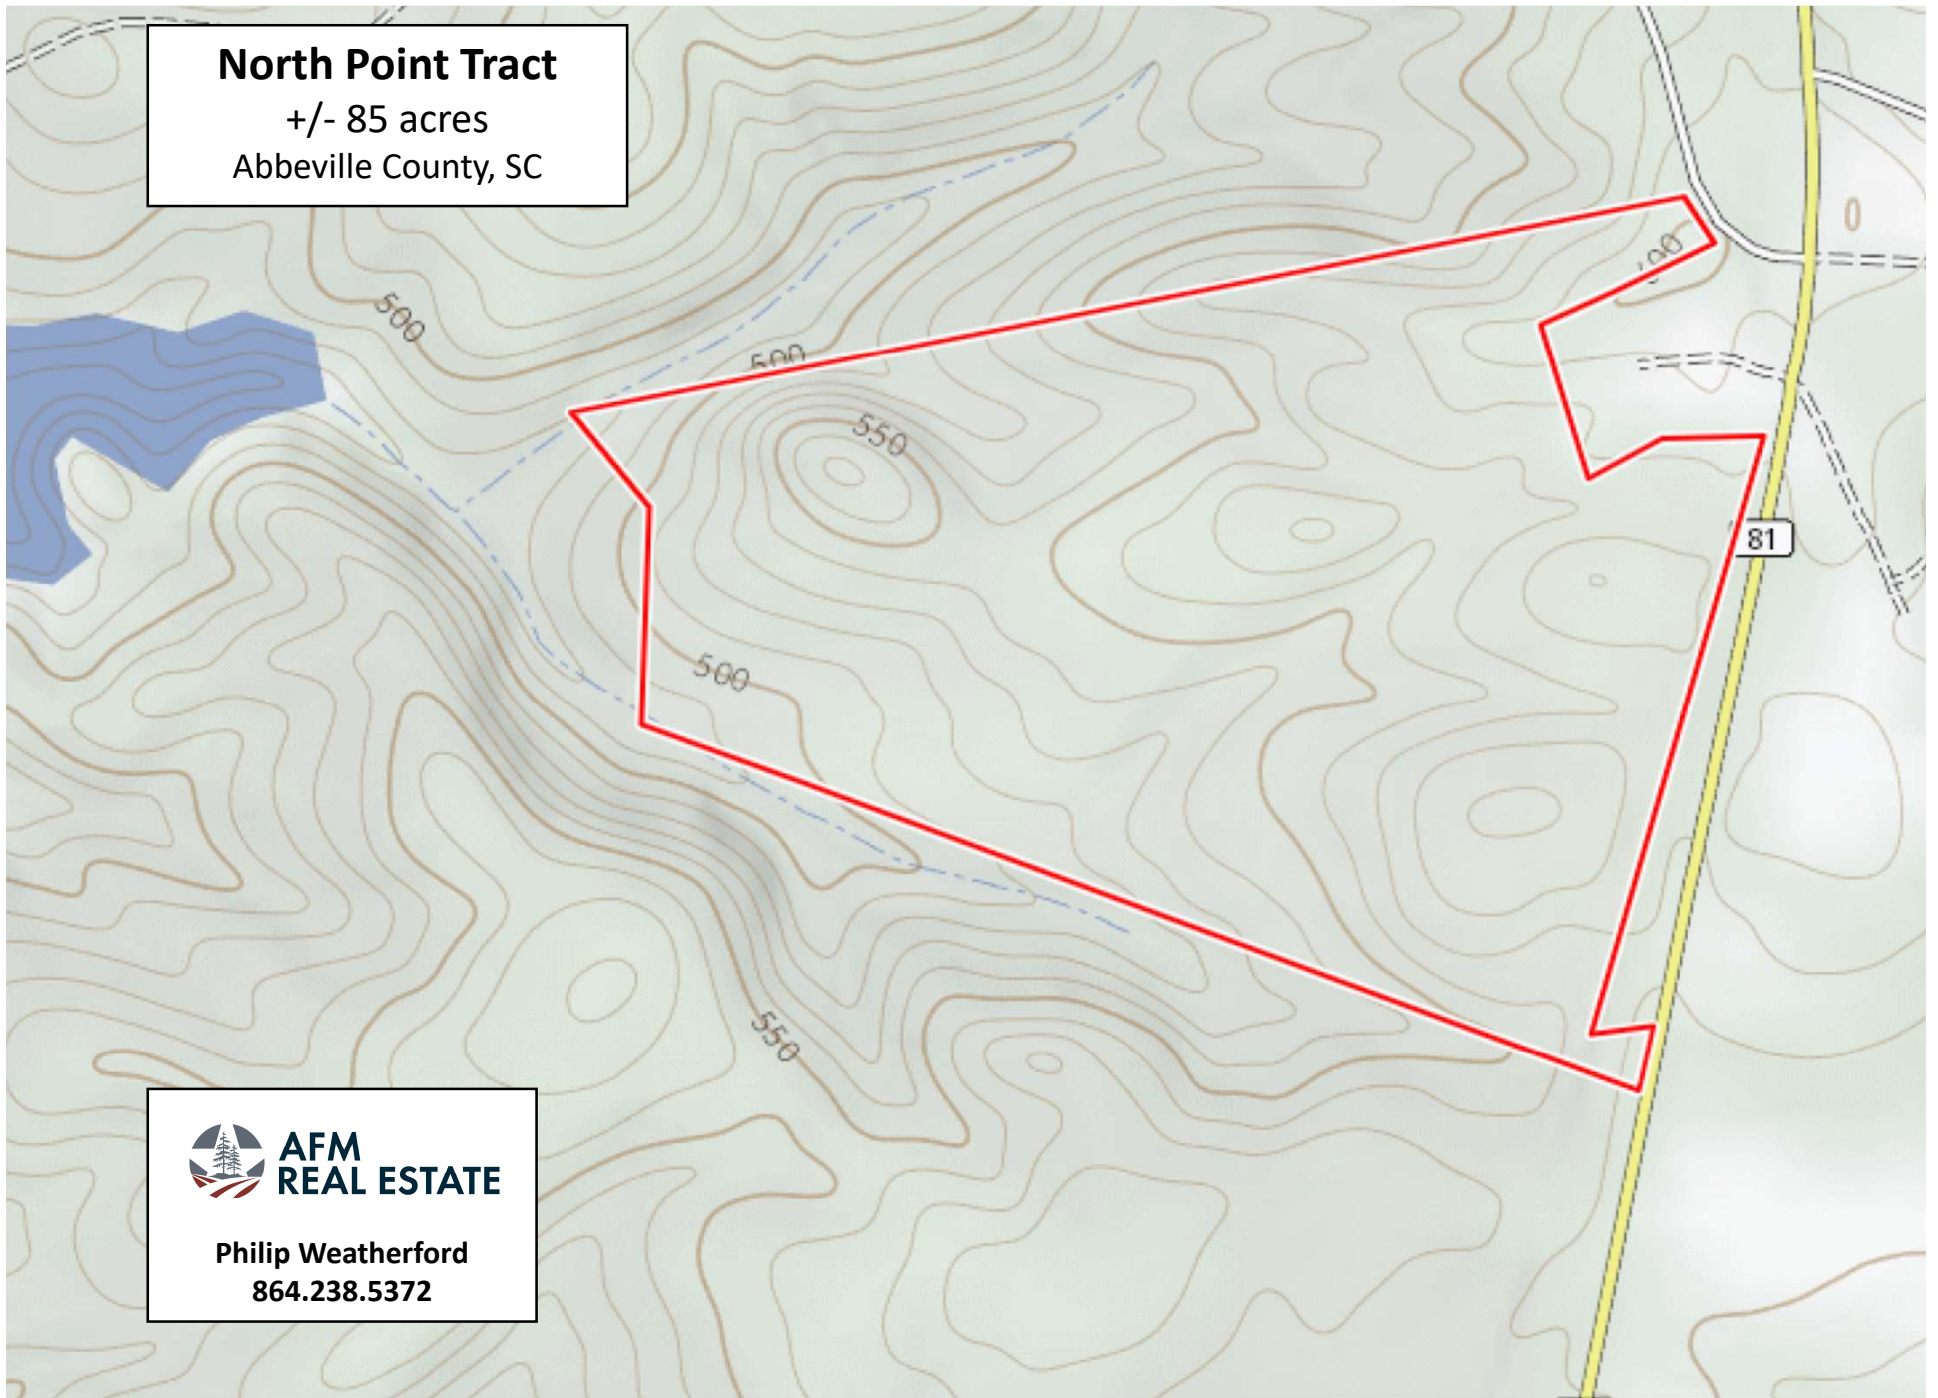

North Point Tract

+/- 85 acres
Abbeville County, SC

**AFM
REAL ESTATE**

Philip Weatherford
864.238.5372