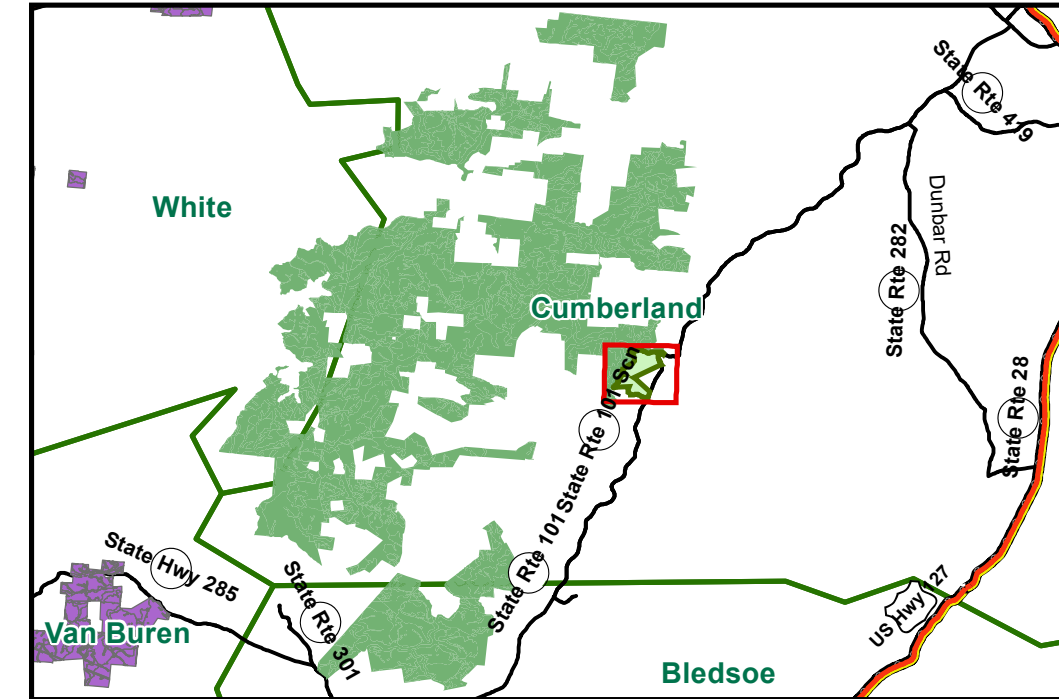

Property: Sequatchie, LLC
County, State: Cumberland, TN
Tract: 1016 East of Creek
Acres (+/-): 251

Legend

-  Lakes/Ponds
-  Rivers/Creeks
-  Roads

AMERICAN FOREST
MANAGEMENT