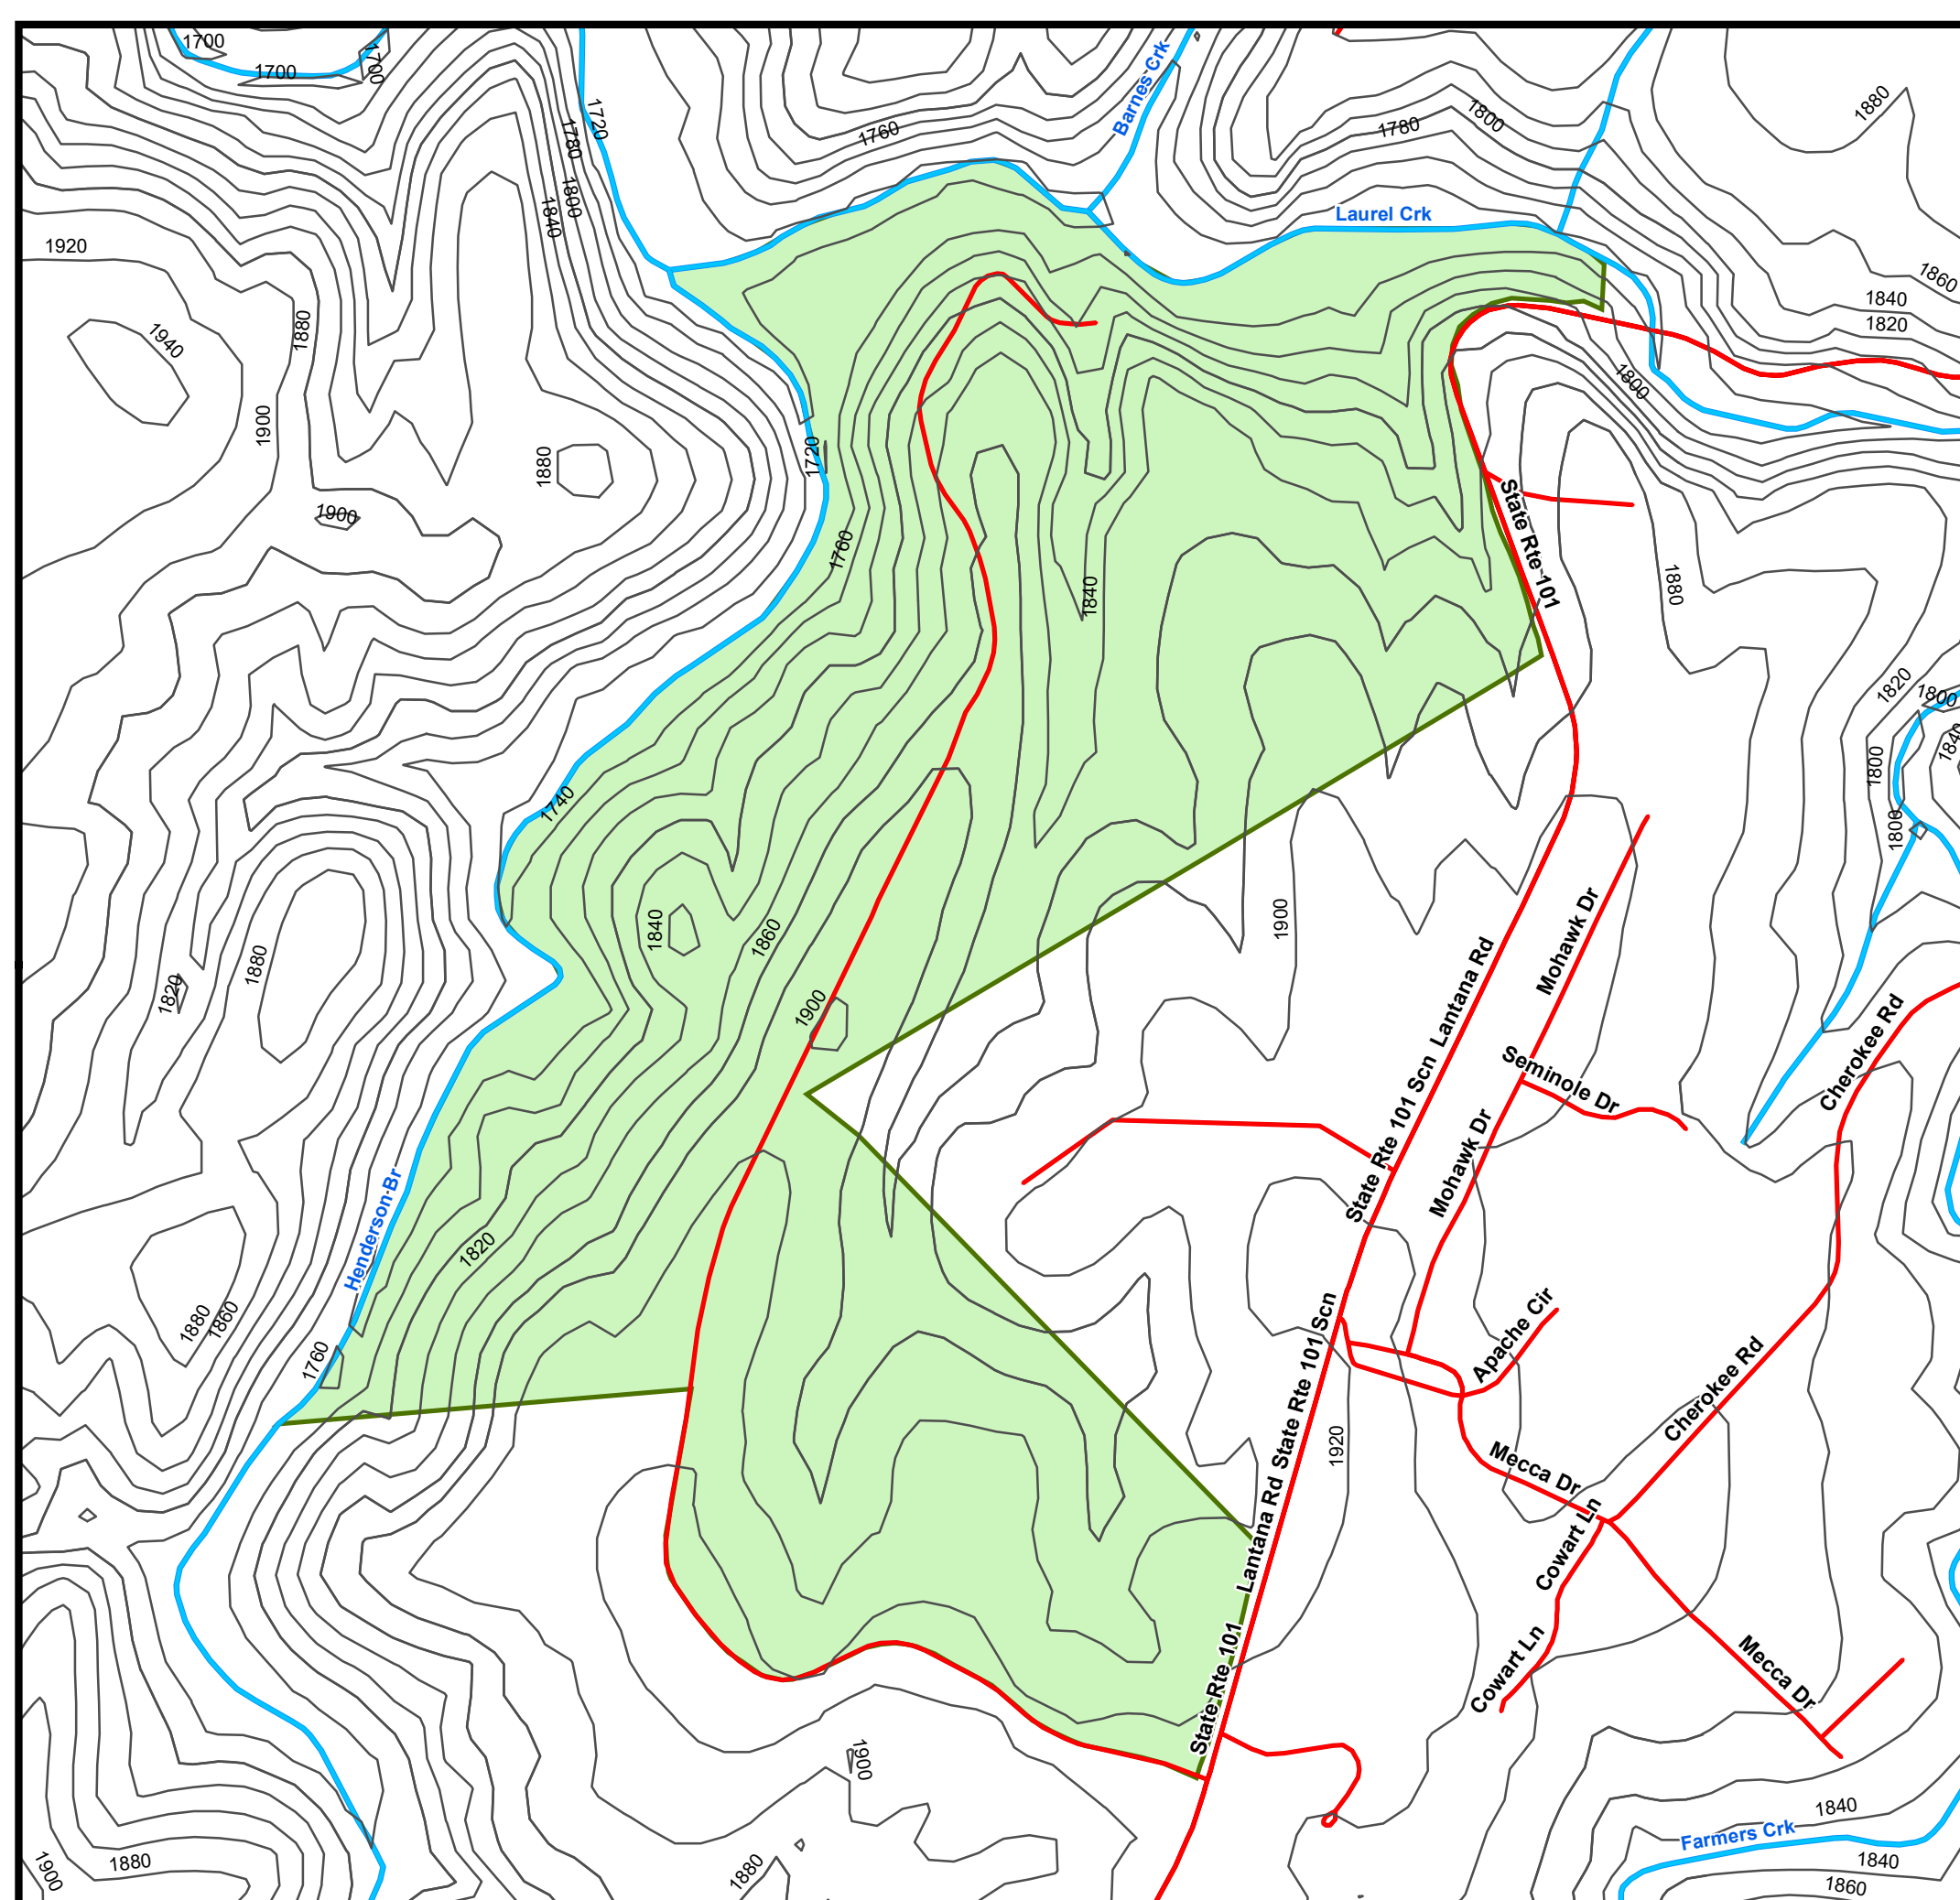

Property: Sequatchie, LLC
County, State: Cumberland, TN
Tract: 1016 East of Creek
Acres (+/-): 251

Legend

-  Lakes/Ponds
-  Rivers/Creeks
-  Roads

AMERICAN FOREST
MANAGEMENT