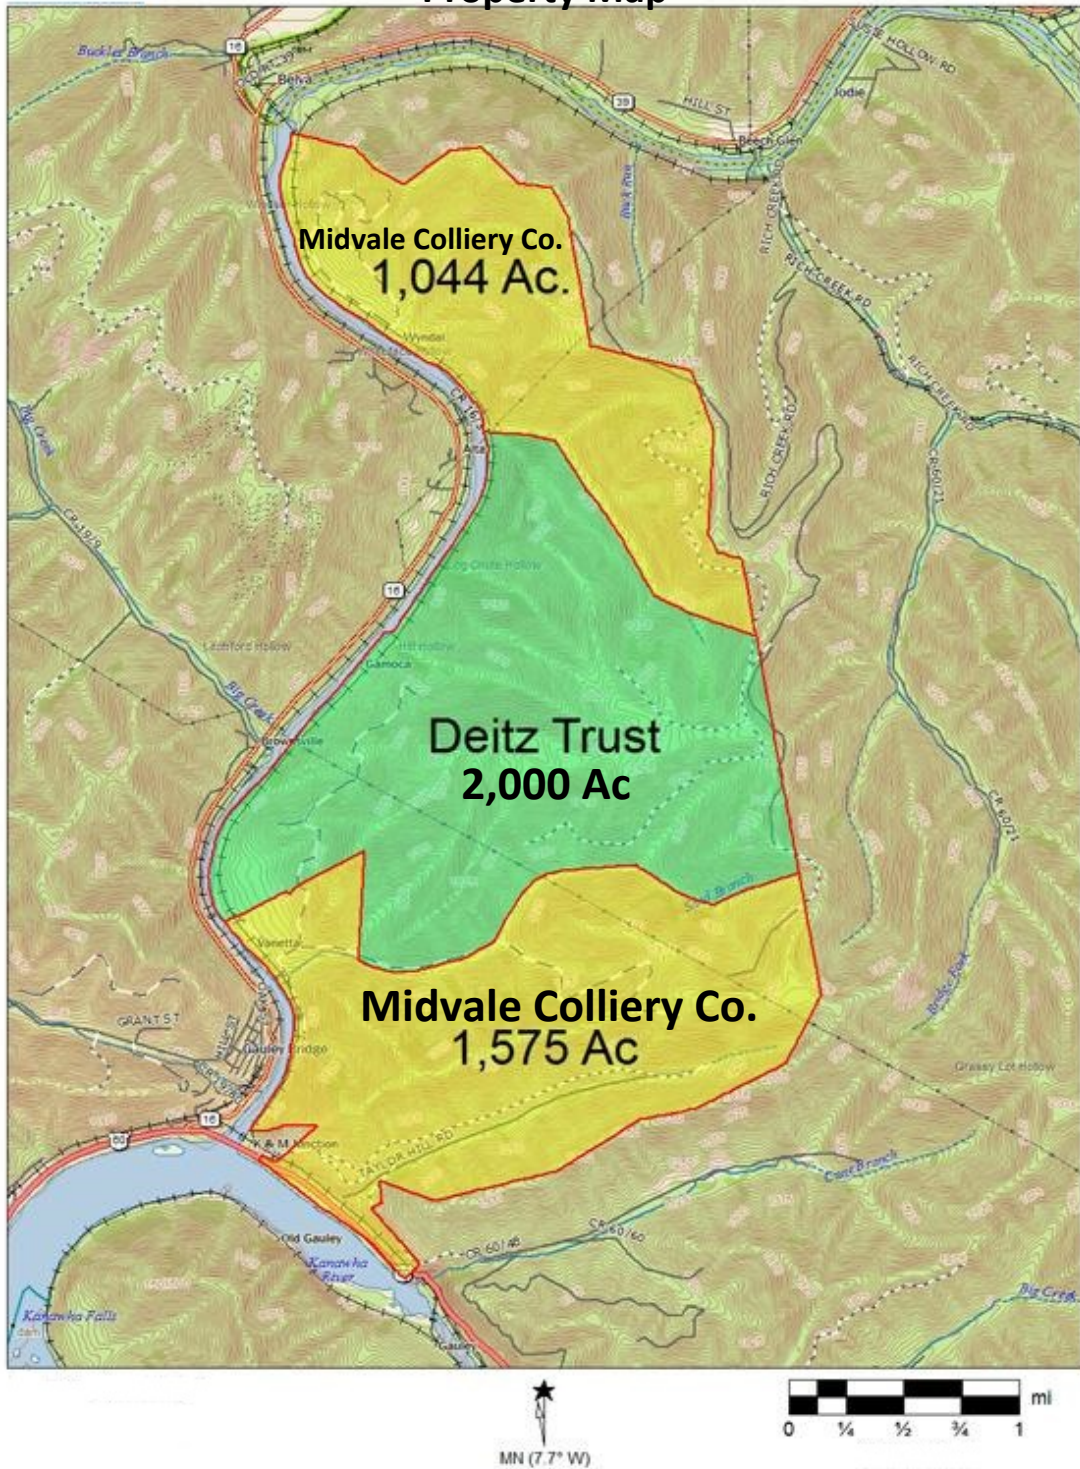

Midvale Colliery Co. and TA Deitz Estate Property Map

Map showing Midvale's 1,044 Ac and 1,575 Ac tracts in yellow with the Deitz 1,999.69 Ac in green.