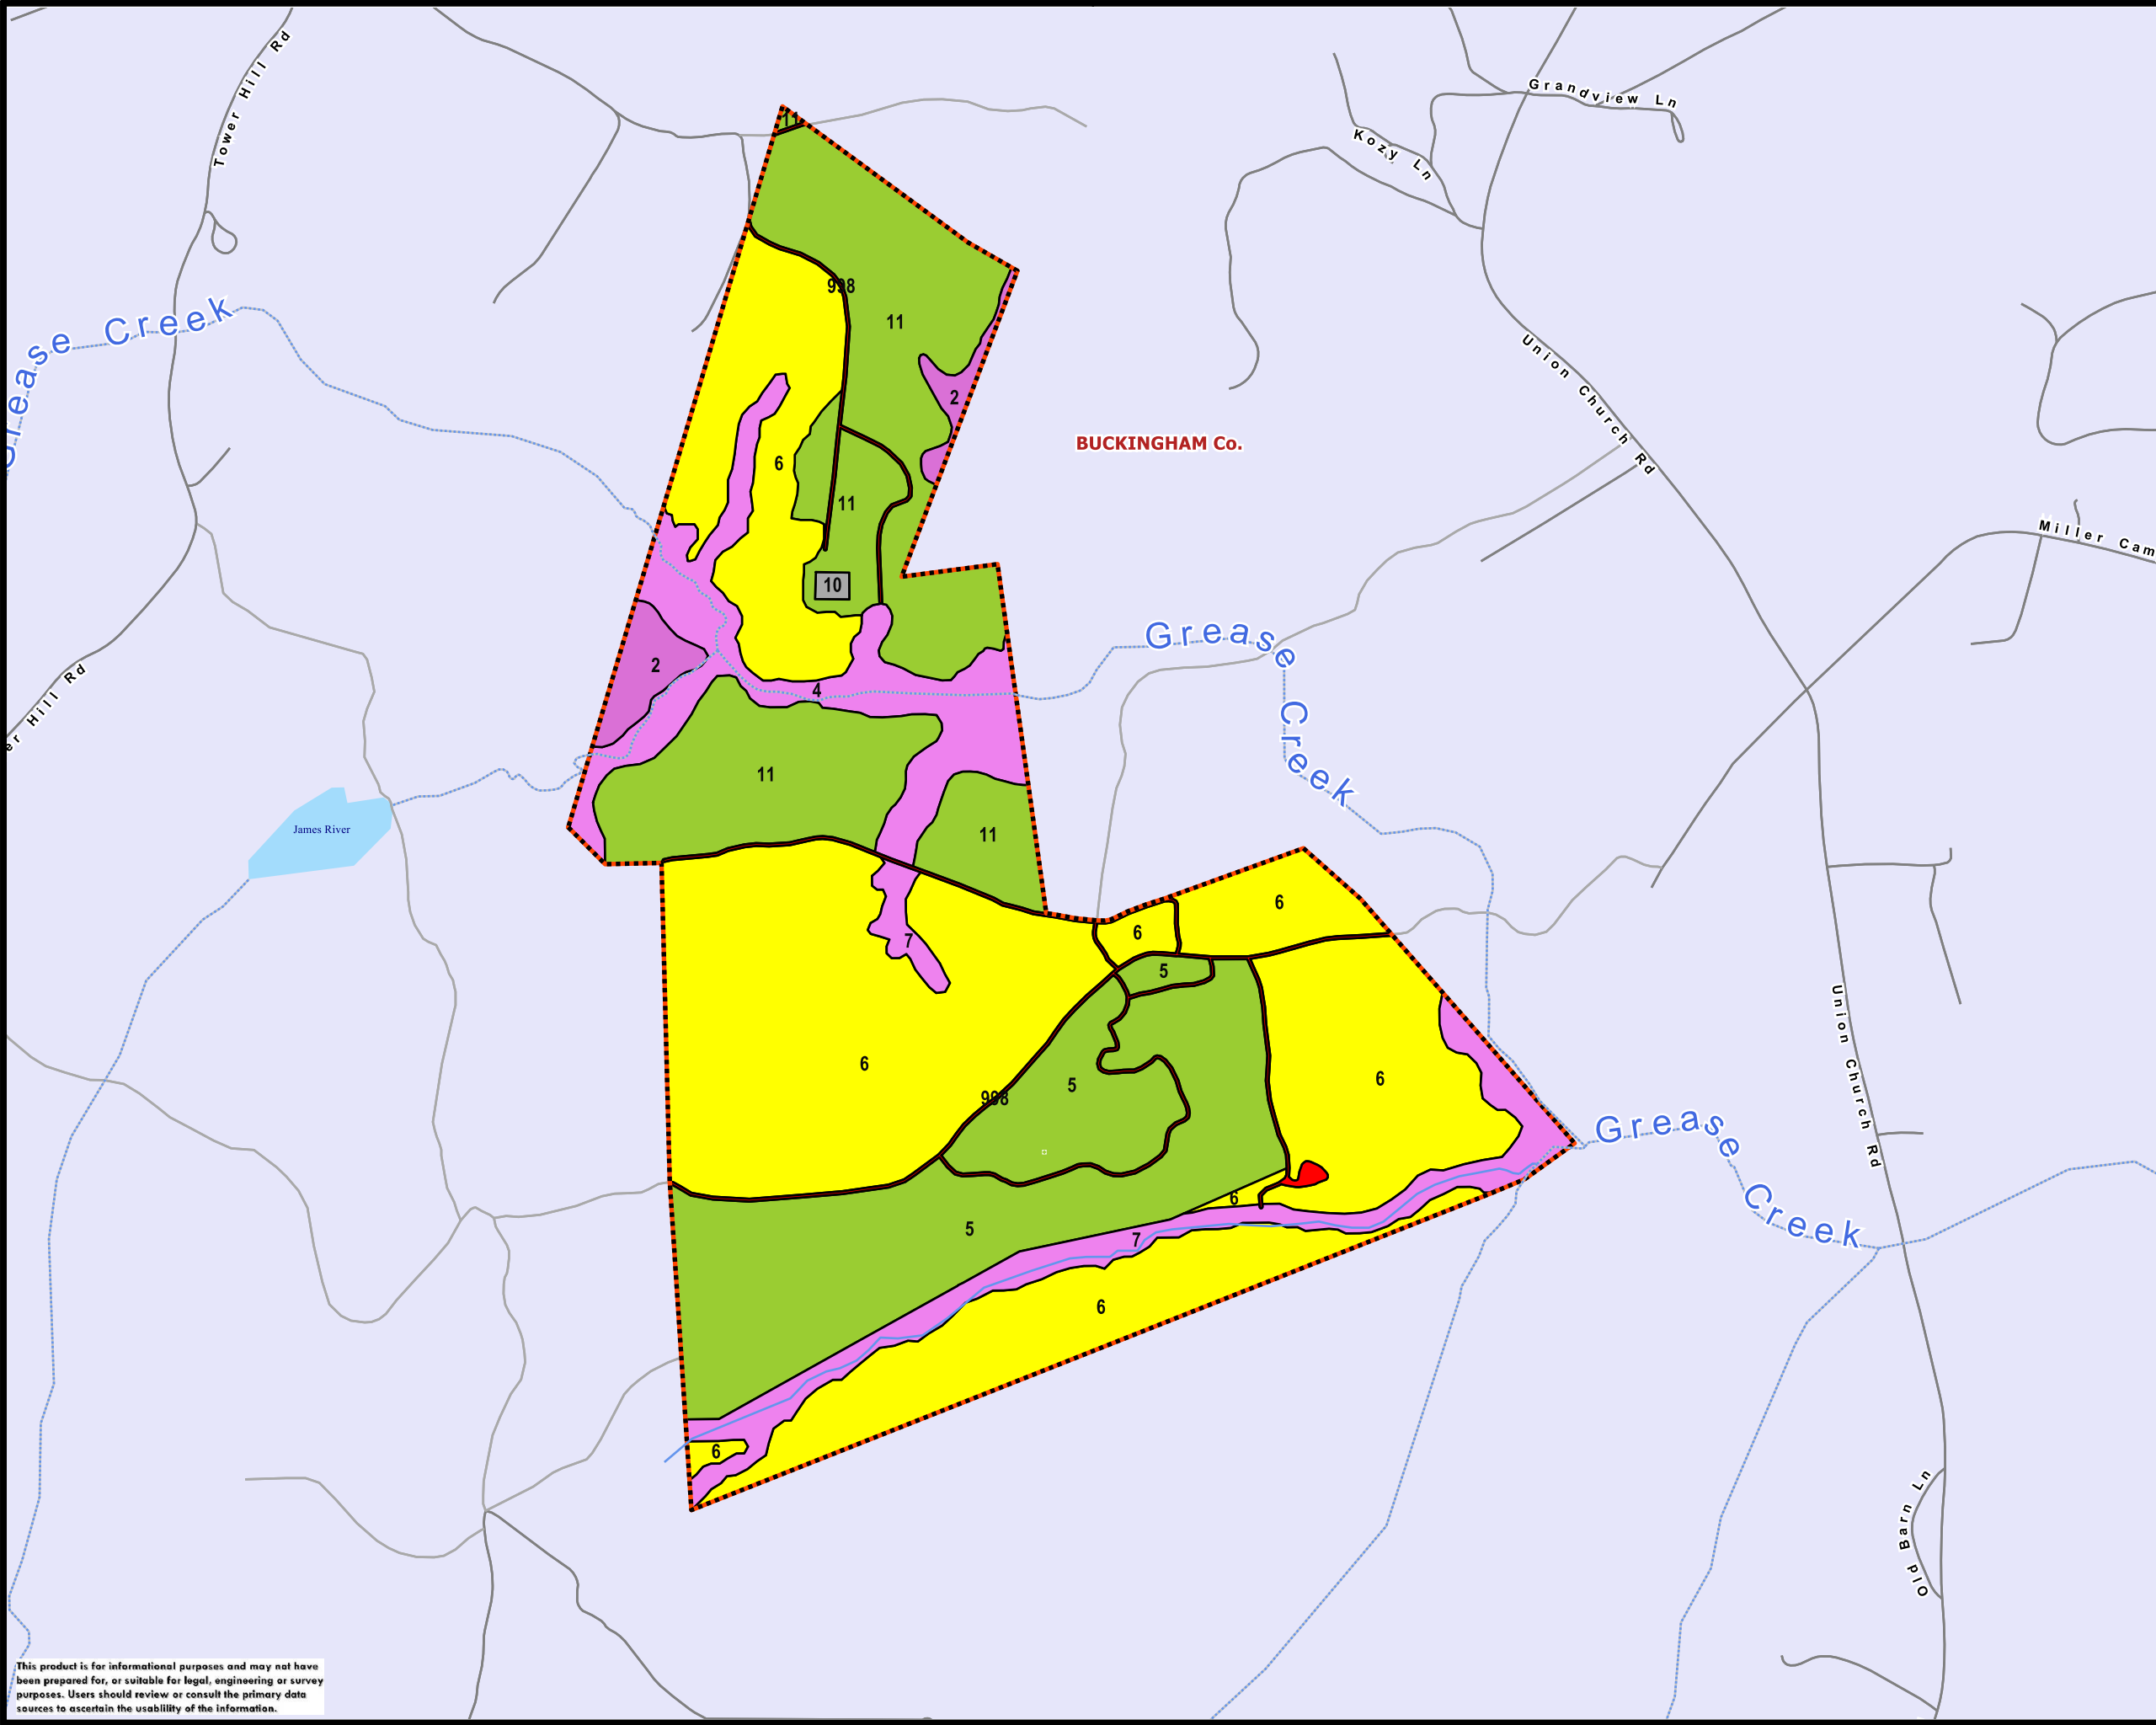

# BURRUSS-WRIGHT

COUNTY:BUCKINGHAM

STATE:VA

ACRES: 393.99

STAND	YEAR_EST	ORIGIN	DOM_S_NAME	ACRES
2	1940	NATURAL	HARD HARDWOOD	7.02
4	1945	NATURAL	SOFT HARDWOOD	27.76
5	2020	PLANTED	LOBLOLLY PINE	74.70
6	2017	OPEN	CUTOVER/SITEPREPARED	177.70
7	1940	NATURAL	SOFT HARDWOOD	20.84
10	0	OPEN	UNDEFINED	0.59
11	2011	PLANTED	LOBLOLLY PINE	79.46
998	0	OPEN	UNDEFINED	5.92
<b>TOTAL ACRES =</b>				<b>393.99</b>