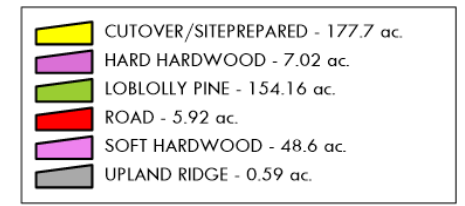

# BURRUSS-WRIGHT

COUNTY:BUCKINGHAM

STATE:VA

ACRES: 393.99

STAND	YEAR_EST	ORIGIN	DOM_S_NAME	ACRES
2	1940	NATURAL	HARD HARDWOOD	7.02
4	1945	NATURAL	SOFT HARDWOOD	27.76
5	2020	PLANTED	LOBLOLLY PINE	74.70
6	2017	OPEN	CUTOVER/SITEPREPARED	177.70
7	1940	NATURAL	SOFT HARDWOOD	20.84
10	0	OPEN	UNDEFINED	0.59
11	2011	PLANTED	LOBLOLLY PINE	79.46
998	0	OPEN	UNDEFINED	5.92
<b>TOTAL ACRES =</b>				<b>393.99</b>