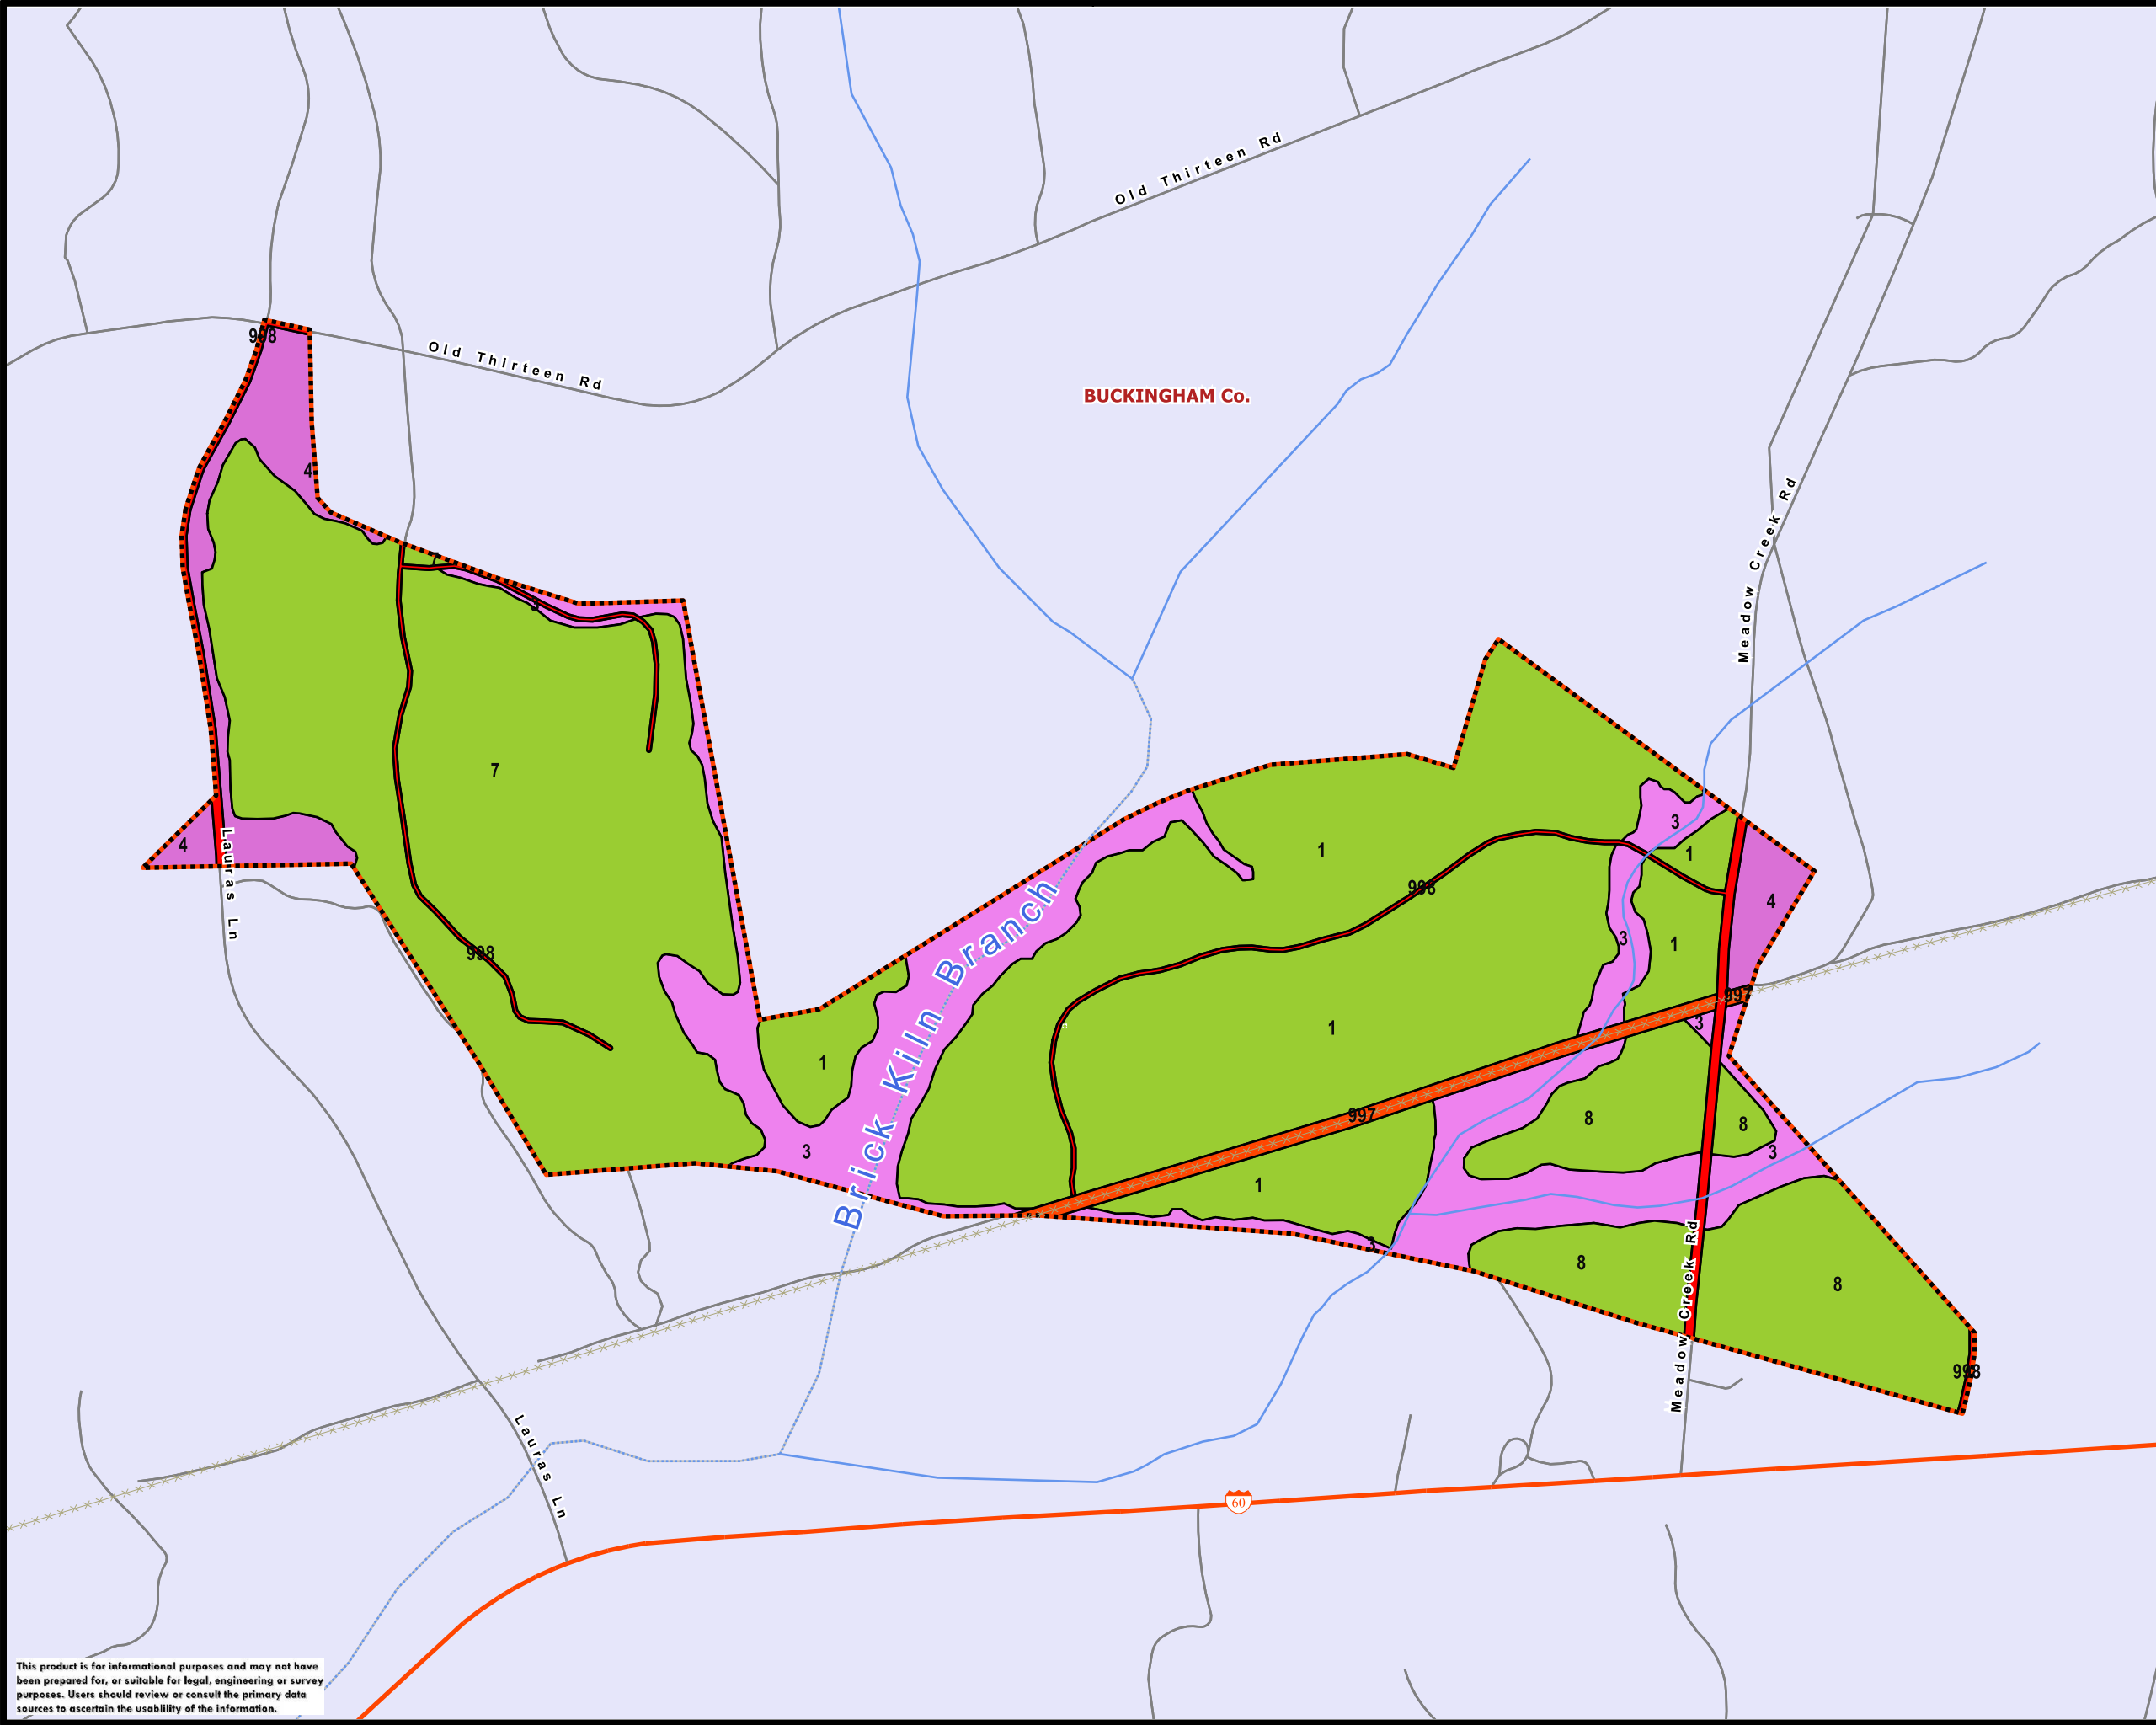

WINSTON DAVIS

COUNTY:BUCKINGHAM

STATE:VA

ACRES: 266.99

Map Scale 1 in :660 ft
Reference Scale 1:7920

AFM Real Estate
AFMRealEstate.com

- HARD HARDWOOD - 11.39 ac.
- LOBLOLLY PINE - 207.82 ac.
- POWER LINE - 3.93 ac.
- ROAD - 5.75 ac.
- SOFT HARDWOOD - 38.1 ac.

STAND	YEAR_EST	ORIGIN	DOM_S_NAME	ACRES
1	2020	PLANTED	LOBLOLLY PINE	98.10
3	1940	NATURAL	SOFT HARDWOOD	38.10
4	1955	NATURAL	HARD HARDWOOD	11.39
7	1997	PLANTED	LOBLOLLY PINE	79.45
8	2005	PLANTED	LOBLOLLY PINE	30.27
997	0	OPEN	UNDEFINED	3.93
998	0	OPEN	UNDEFINED	5.75
TOTAL ACRES =				266.99