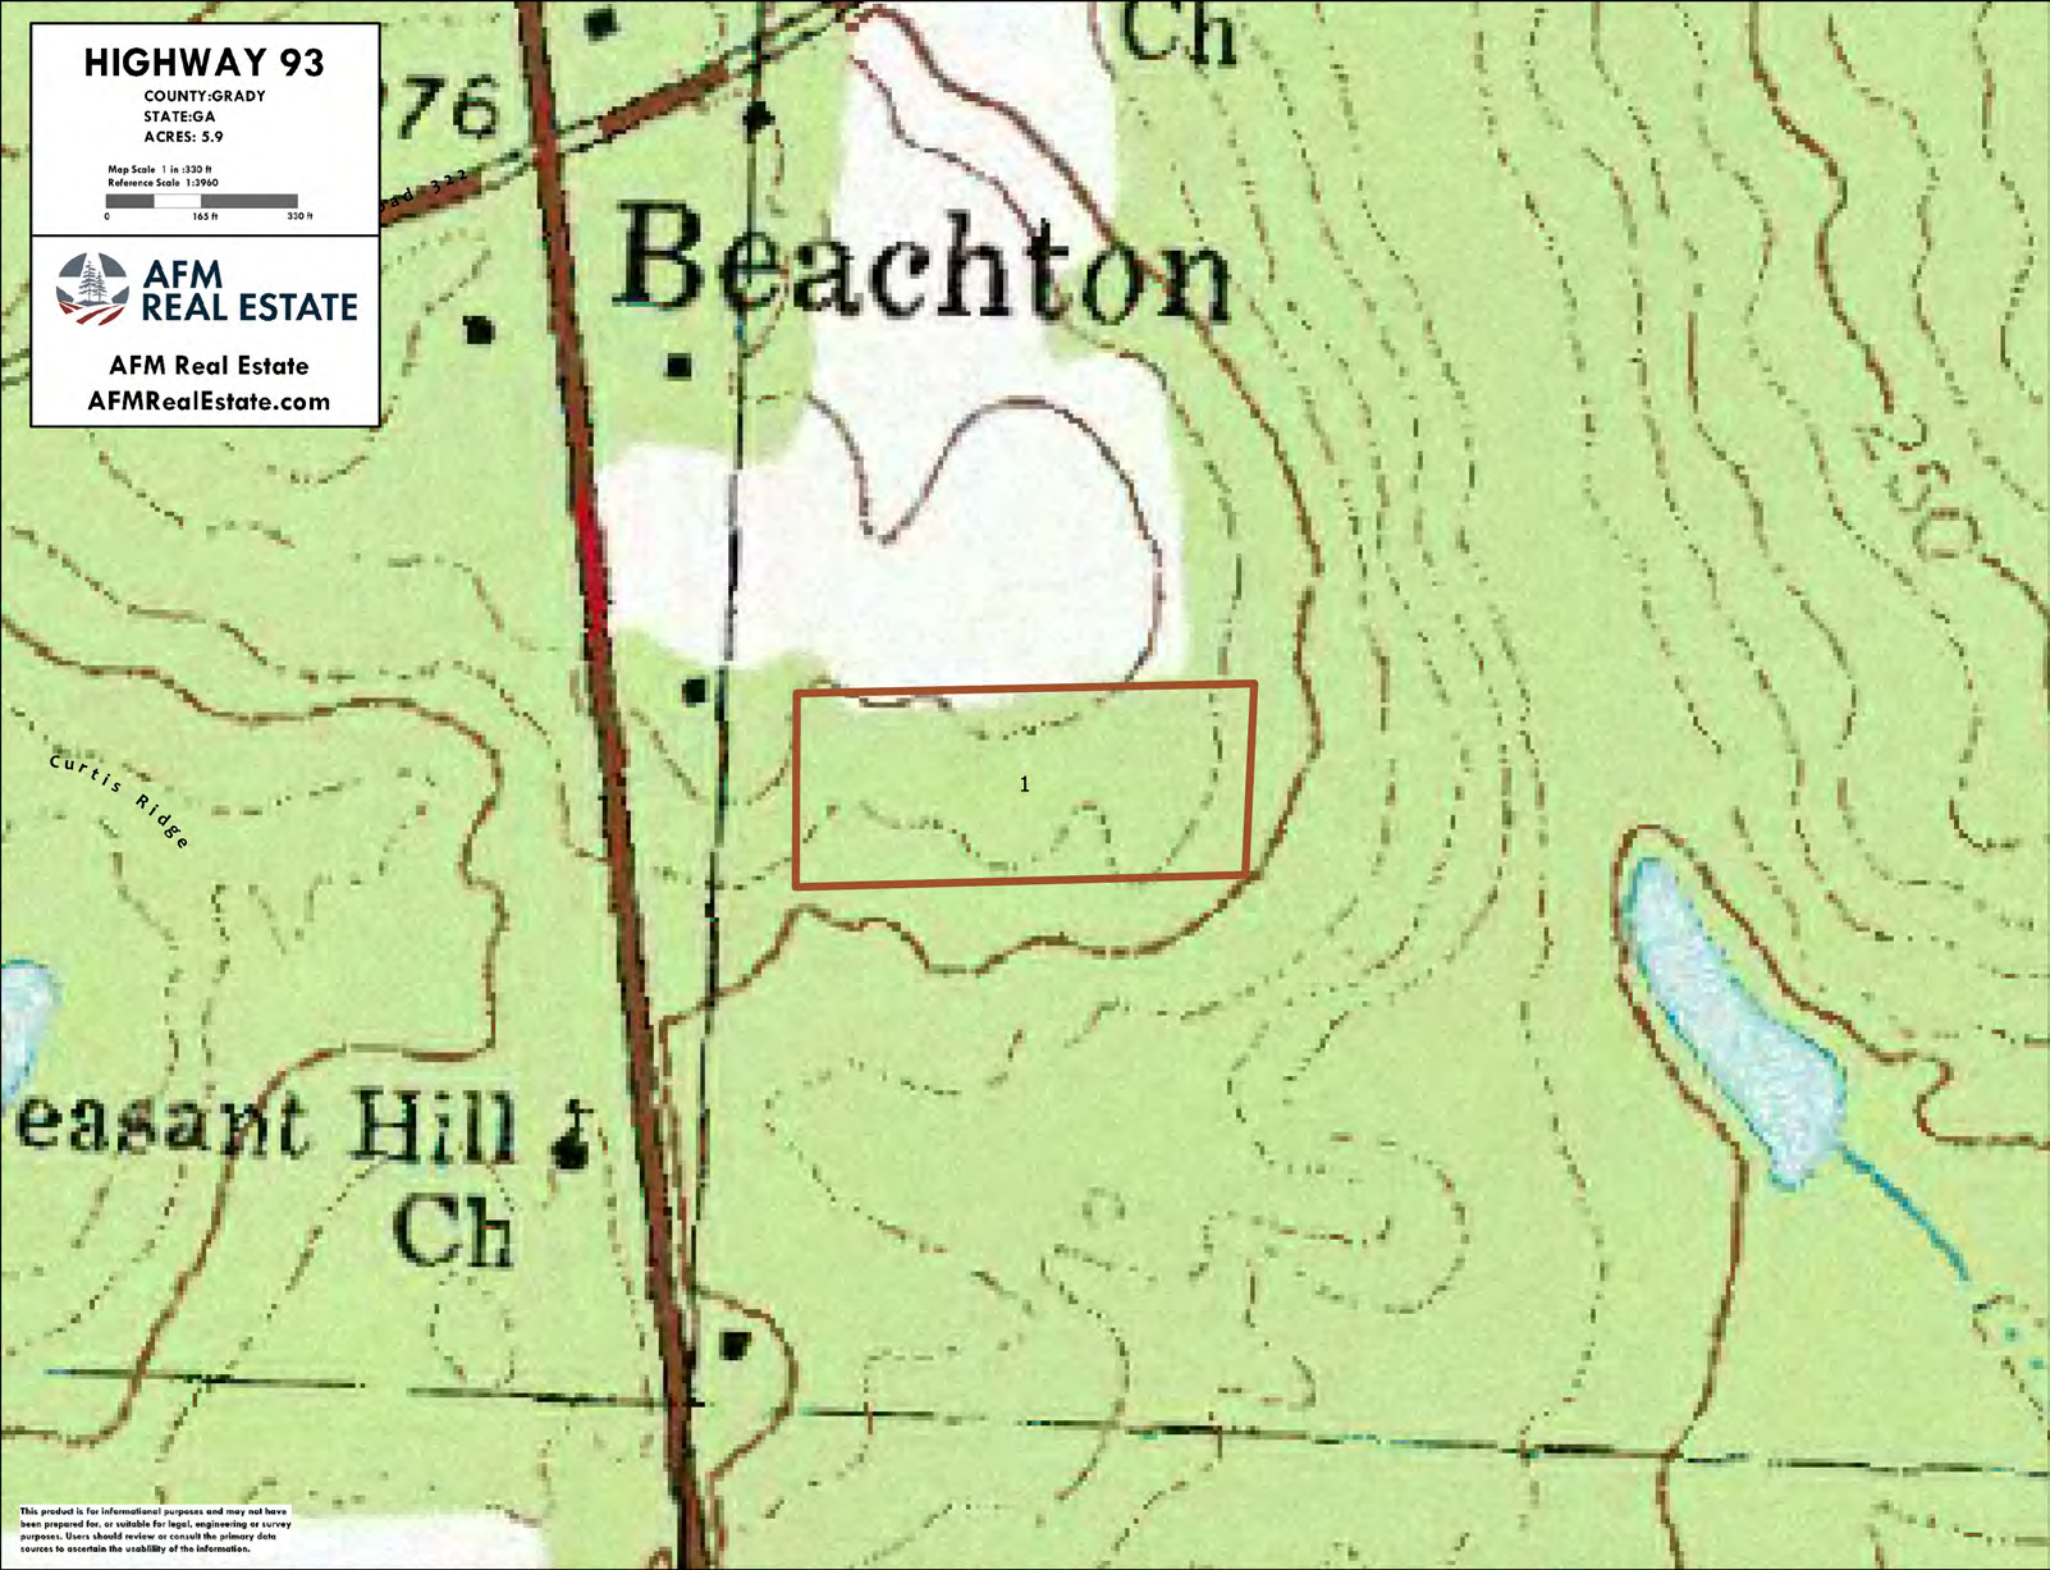

HIGHWAY 93

COUNTY: GRADY
STATE: GA
ACRES: 5.9

Map Scale 1 in : 330 ft
Reference Scale 1 : 3960

AFM Real Estate
AFMRealEstate.com

76

Ch

Beachton