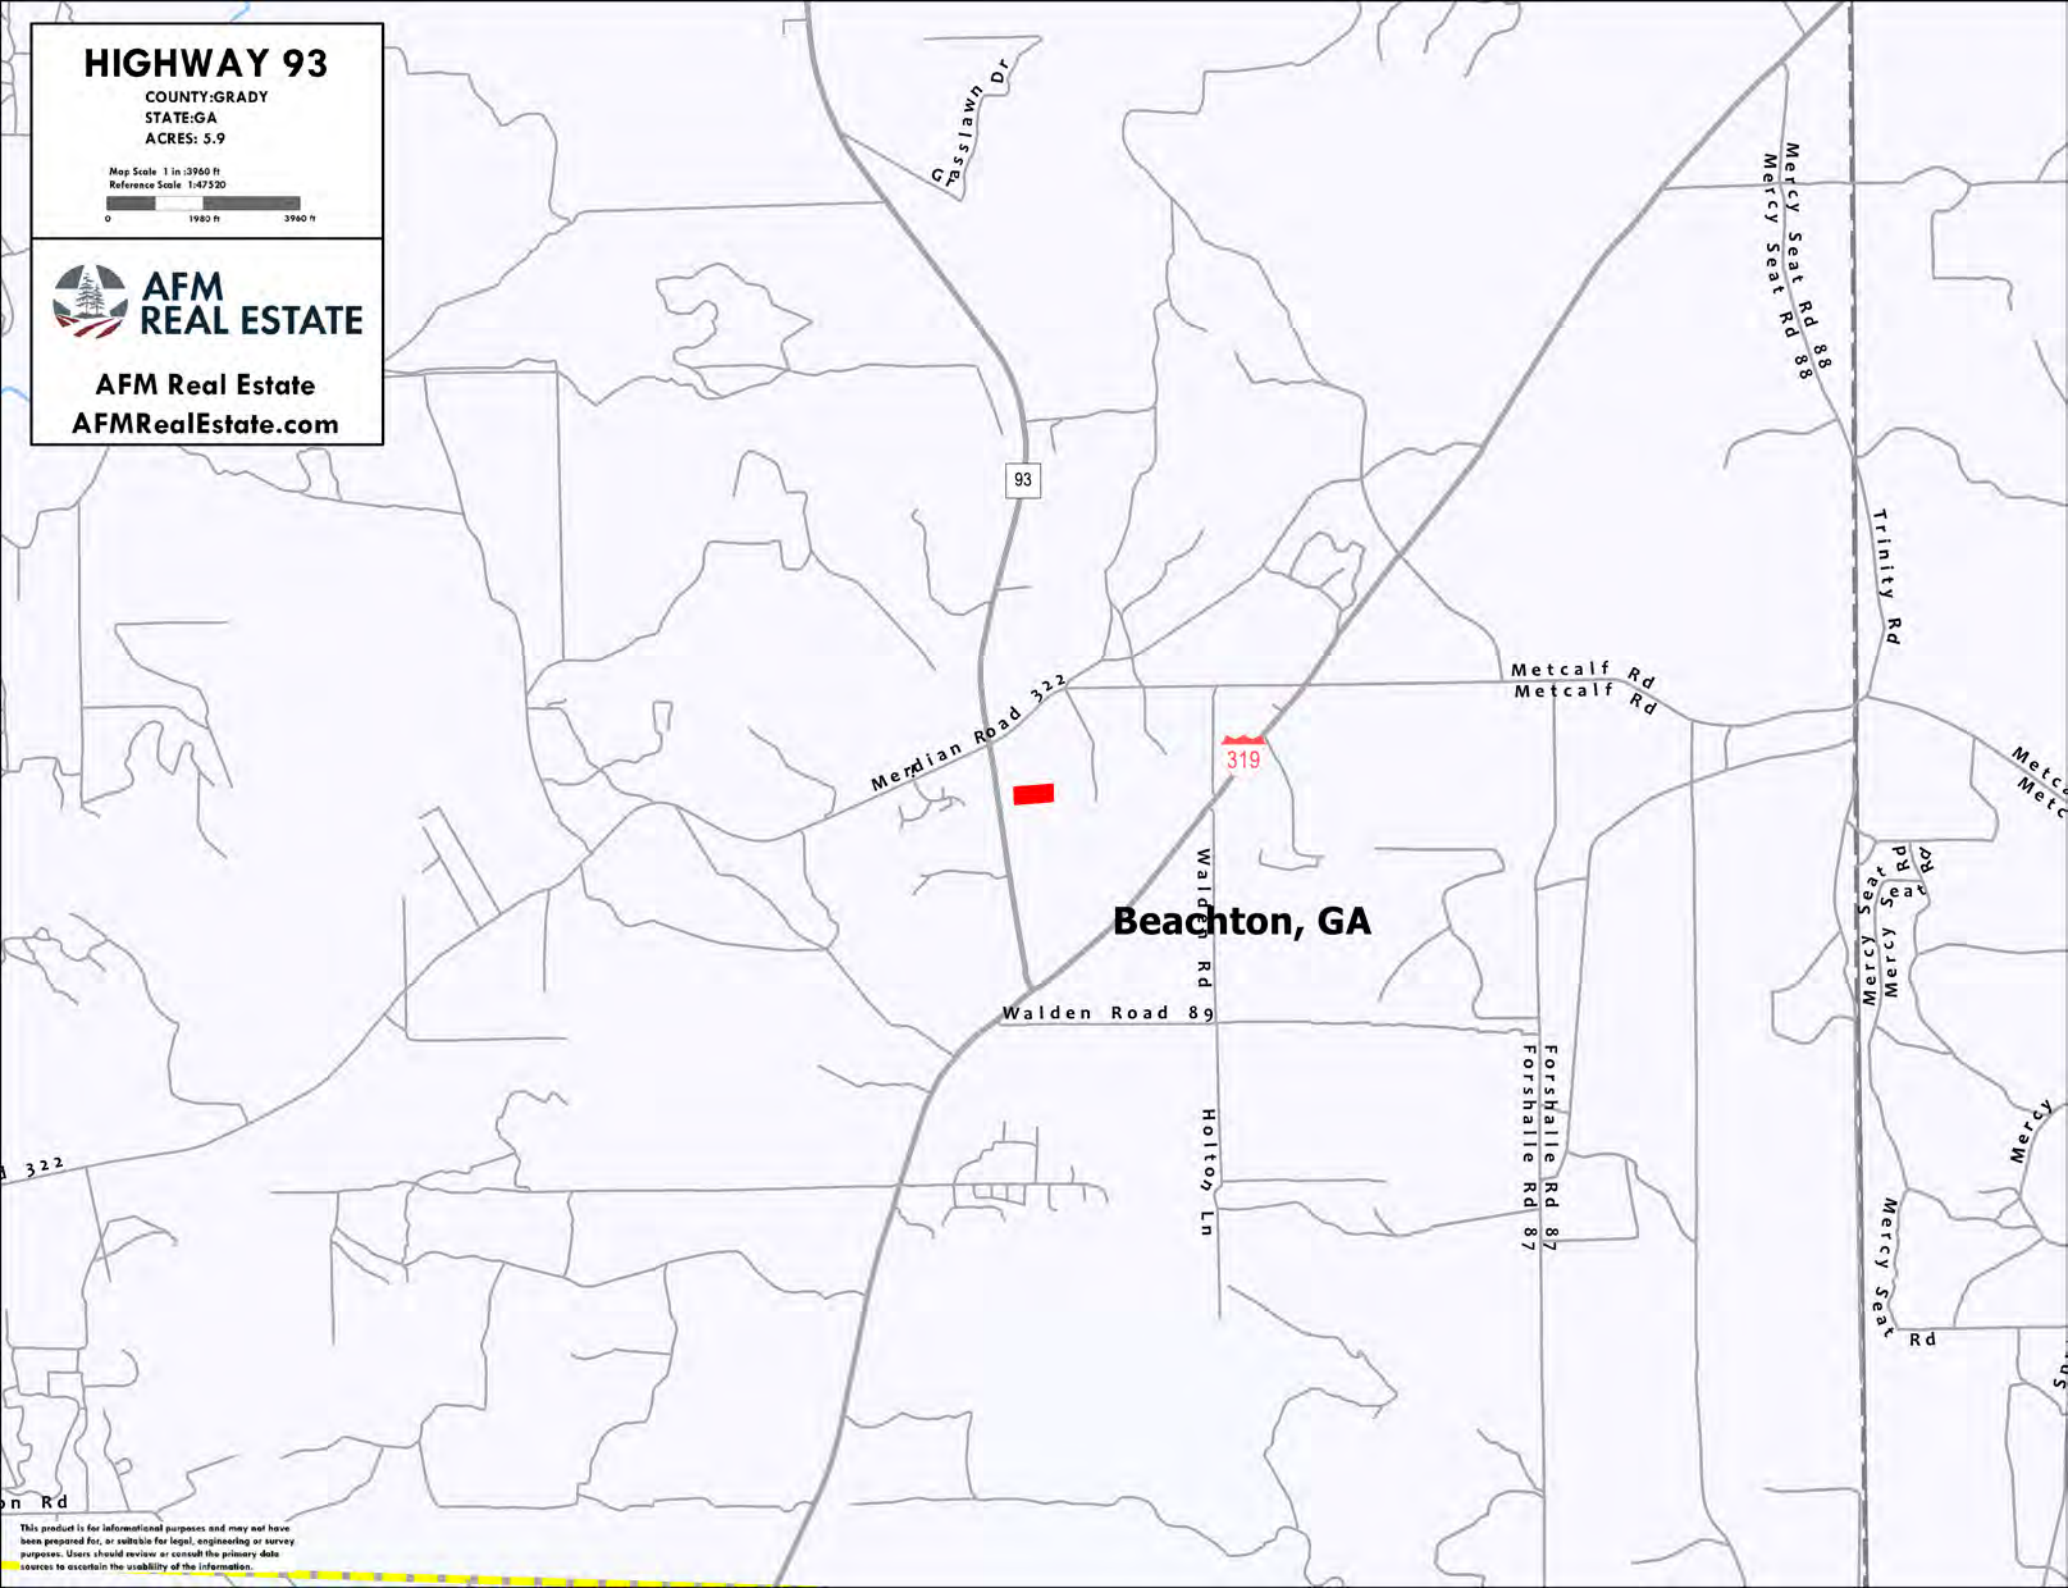

HIGHWAY 93

COUNTY: GRADY
STATE: GA
ACRES: 5.9

Map Scale 1 in = 3960 ft
Reference Scale 1:47520

AFM REAL ESTATE

AFM Real Estate
AFMRealEstate.com

Bechtou, GA