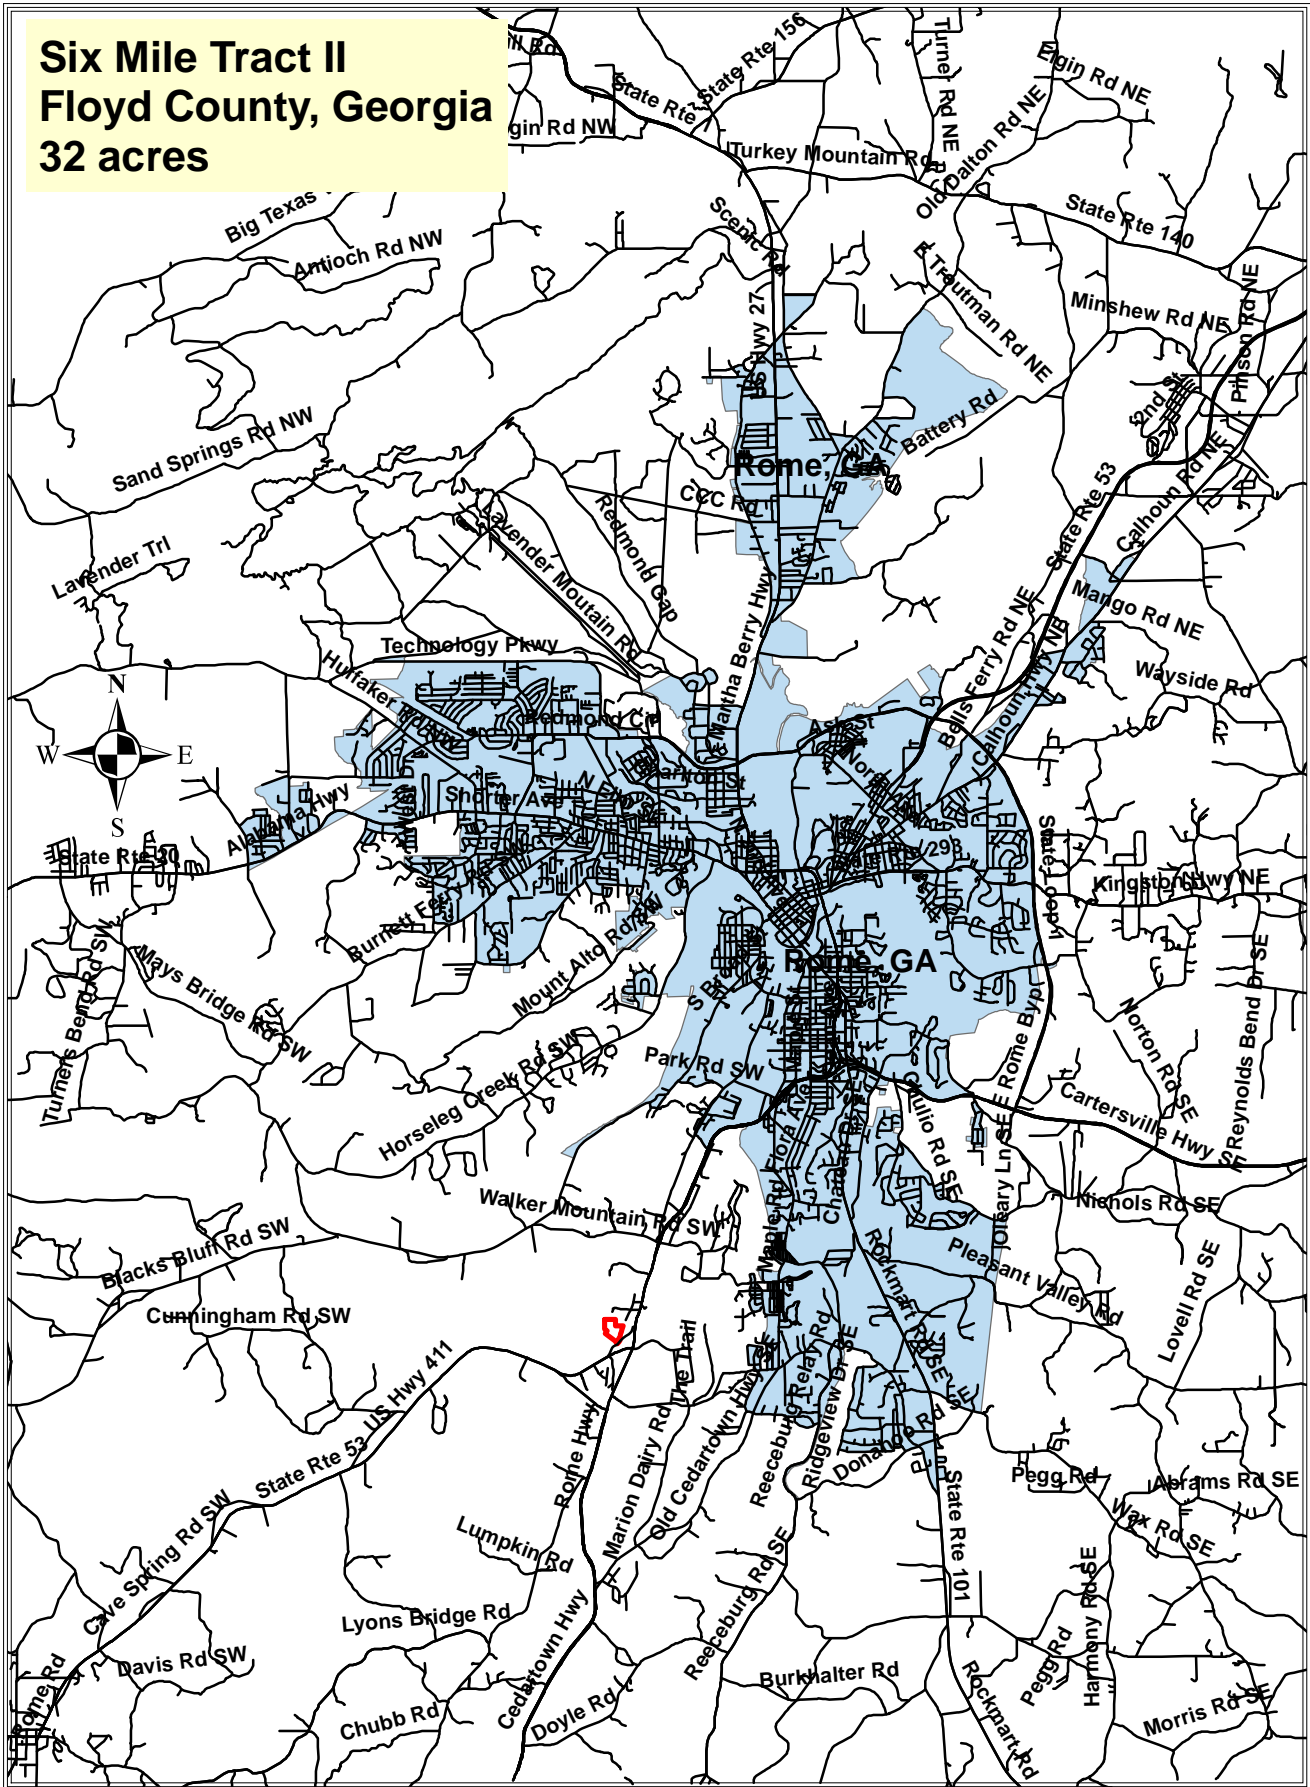

**Six Mile Tract II  
Floyd County, Georgia  
32 acres**

1 inch = 12,500 feet