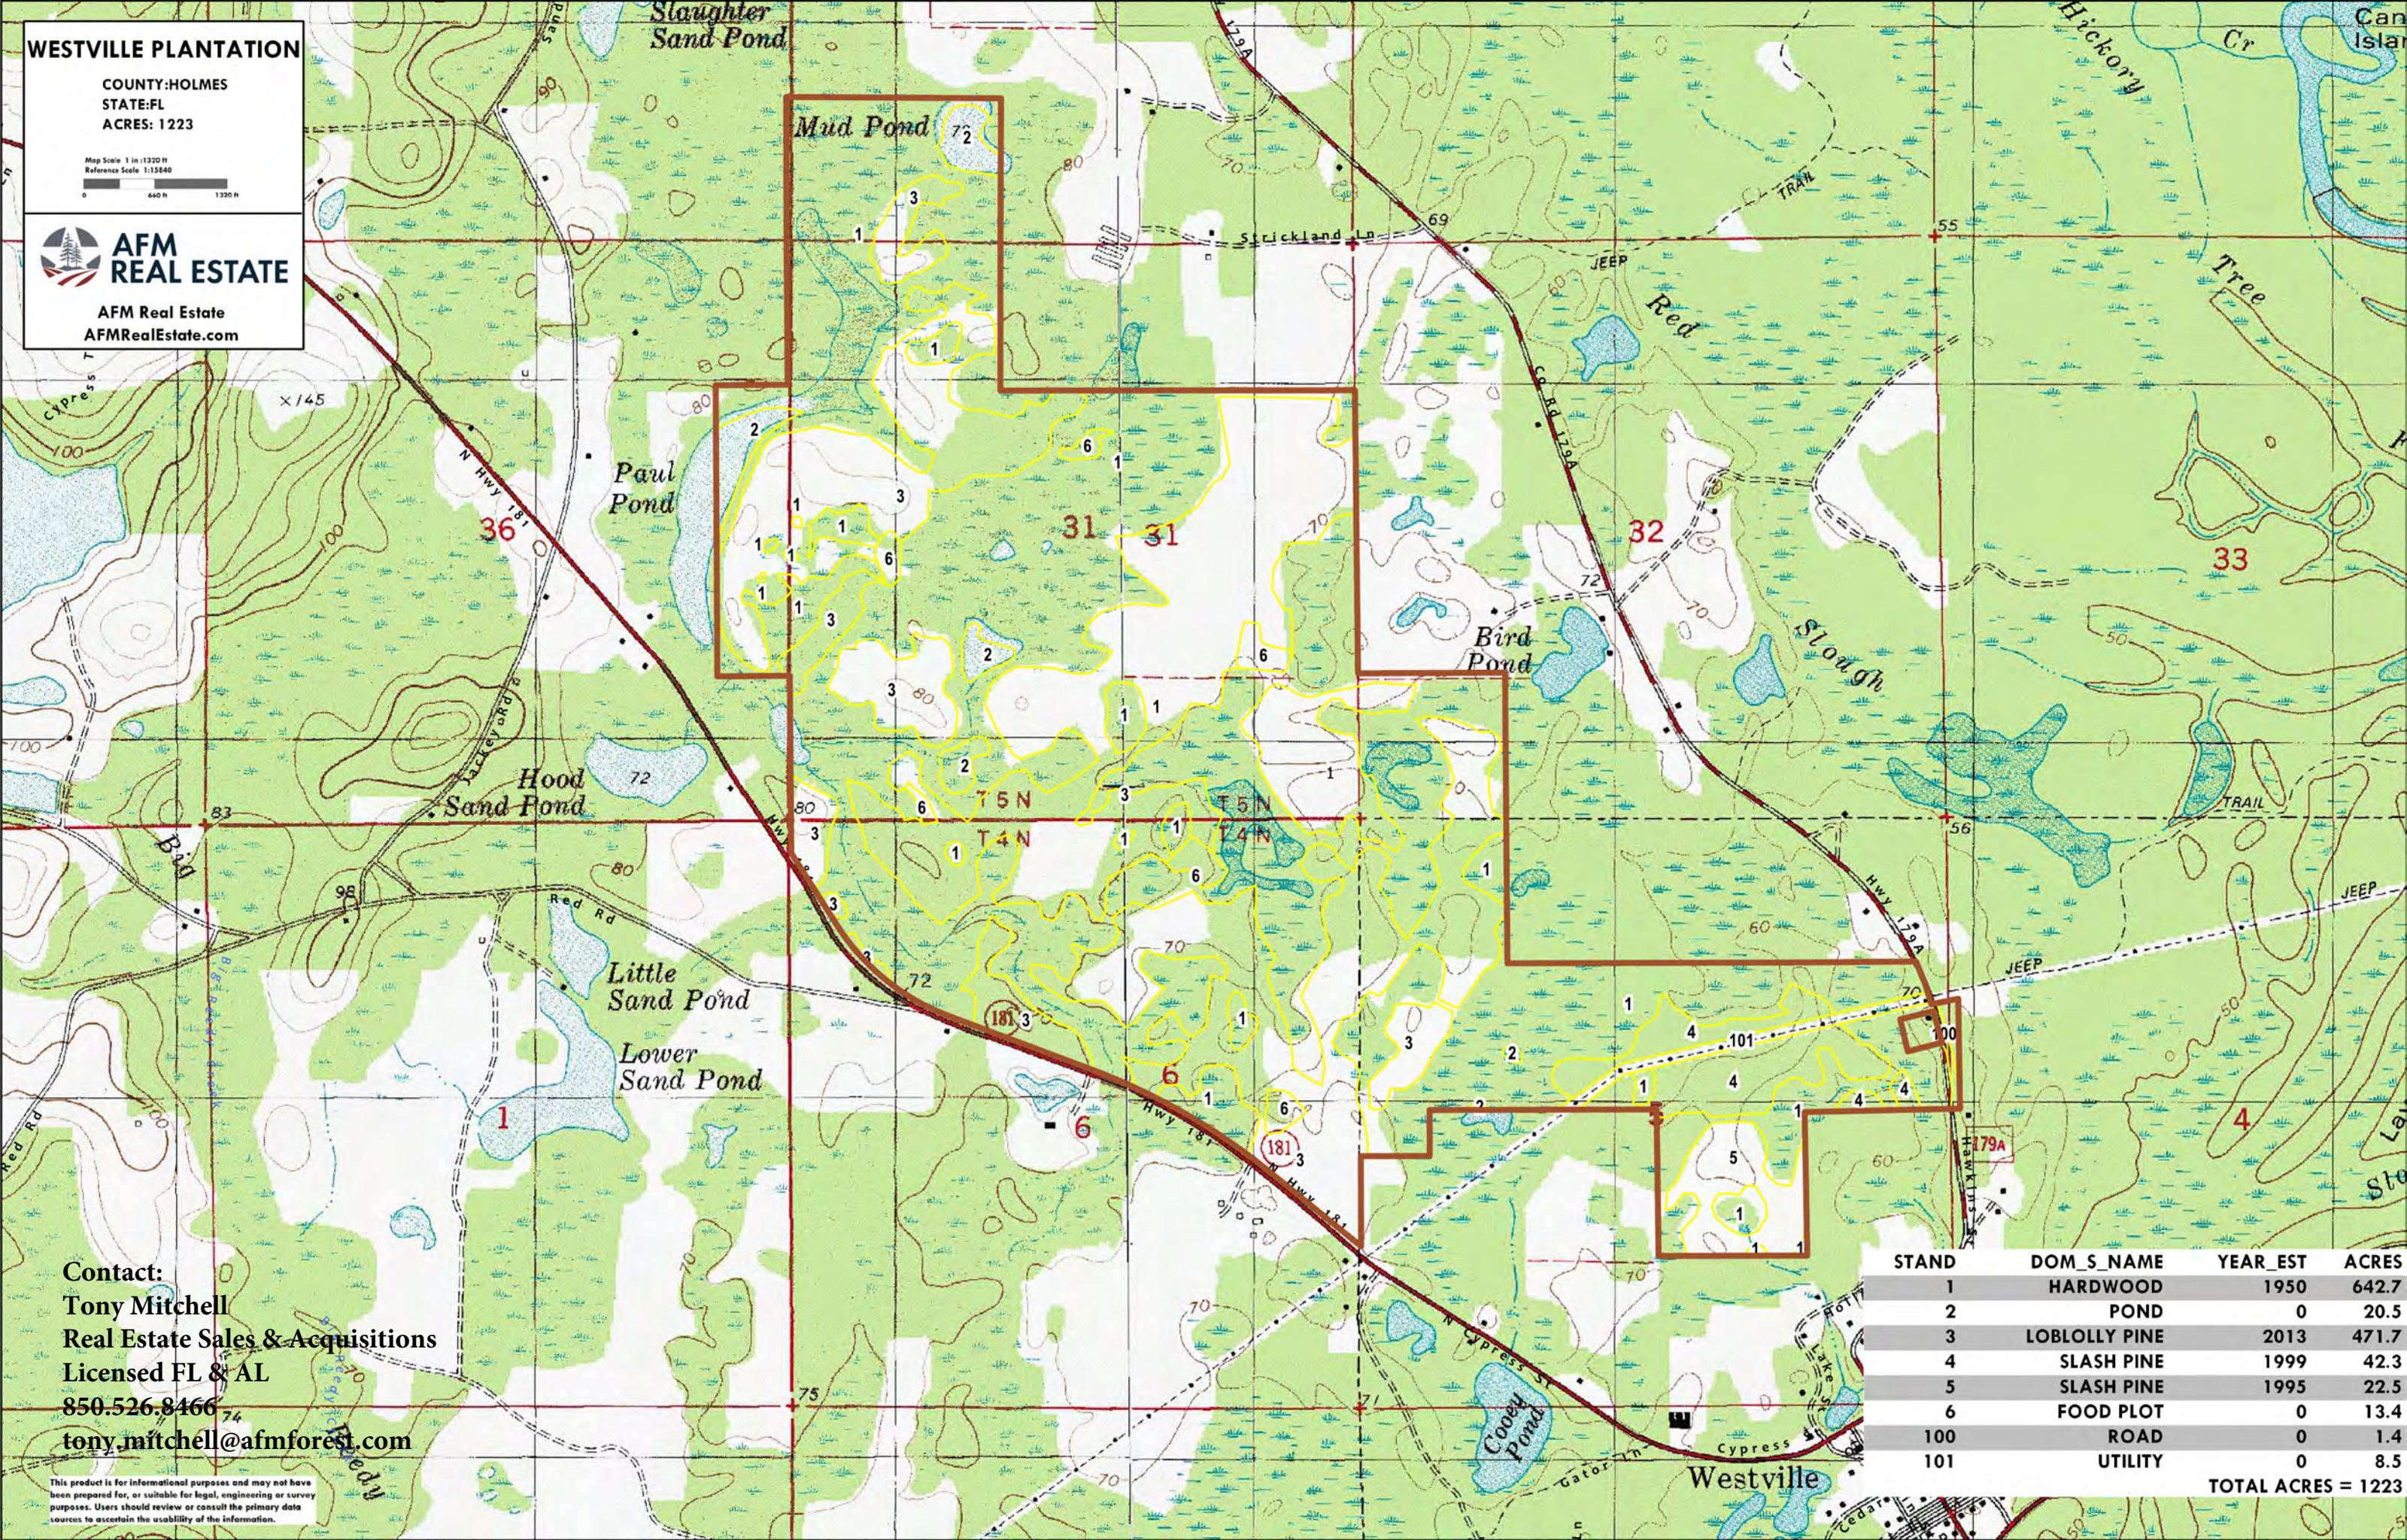

WESTVILLE PLANTATION

COUNTY: HOLMES
STATE: FL
ACRES: 1223

AFM REAL ESTATE
AFM Real Estate
AFMRealEstate.com

Contact:
Tony Mitchell
Real Estate Sales & Acquisitions
Licensed FL & AL
850.526.8466
tony.mitchell@afmforest.com

STAND	DOM_S_NAME	YEAR_EST	ACRES
1	HARDWOOD	1950	642.7
2	POND	0	20.5
3	LOBLOLLY PINE	2013	471.7
4	SLASH PINE	1999	42.3
5	SLASH PINE	1995	22.5
6	FOOD PLOT	0	13.4
100	ROAD	0	1.4
101	UTILITY	0	8.5
			TOTAL ACRES = 1223

This product is for informational purposes and may not have been prepared for, or suitable for legal, engineering or survey purposes. Users should review or consult the primary data sources to ascertain the usability of the information.