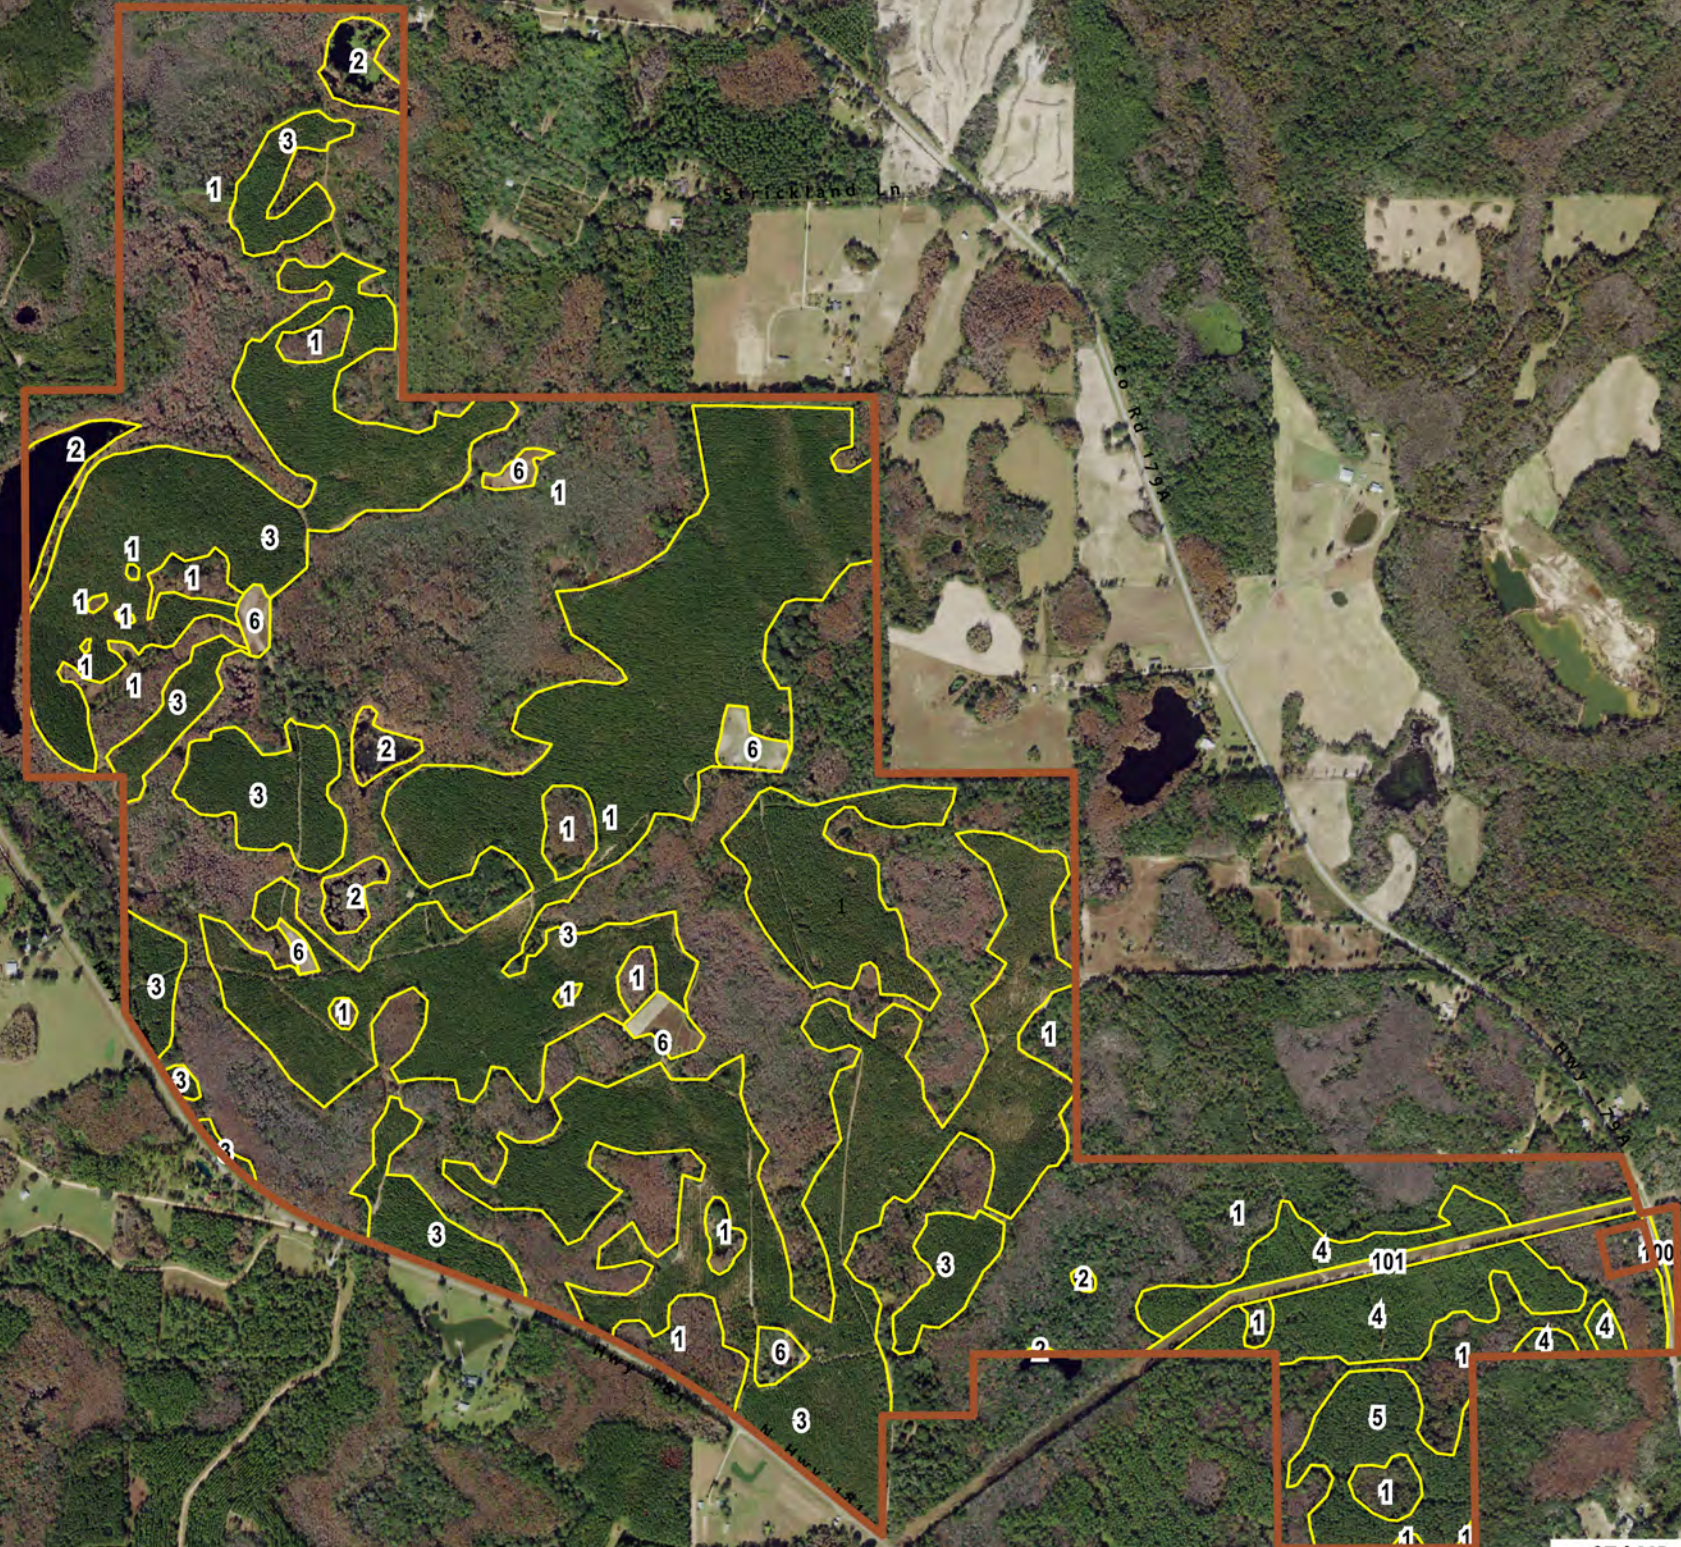

WESTVILLE PLANTATION

COUNTY:HOLMES
 STATE:FL
 ACRES: 1223

Map Scale 1 in = 1320 ft
 Reference Scale 1:15840

AFM Real Estate
 AFMRealEstate.com

Contact:
Tony Mitchell
 Real Estate Sales & Acquisitions
 Licensed FL & AL
 850.526.8466
 tony.mitchell@afmforest.com

STAND	DOM_S_NAME	YEAR_EST	ACRES
1	HARDWOOD	1950	642.7
2	POND	0	20.5
3	LOBLOLLY PINE	2013	471.7
4	SLASH PINE	1999	42.3
5	SLASH PINE	1995	22.5
6	FOOD PLOT	0	13.4
100	ROAD	0	1.4
101	UTILITY	0	8.5
			TOTAL ACRES = 1223