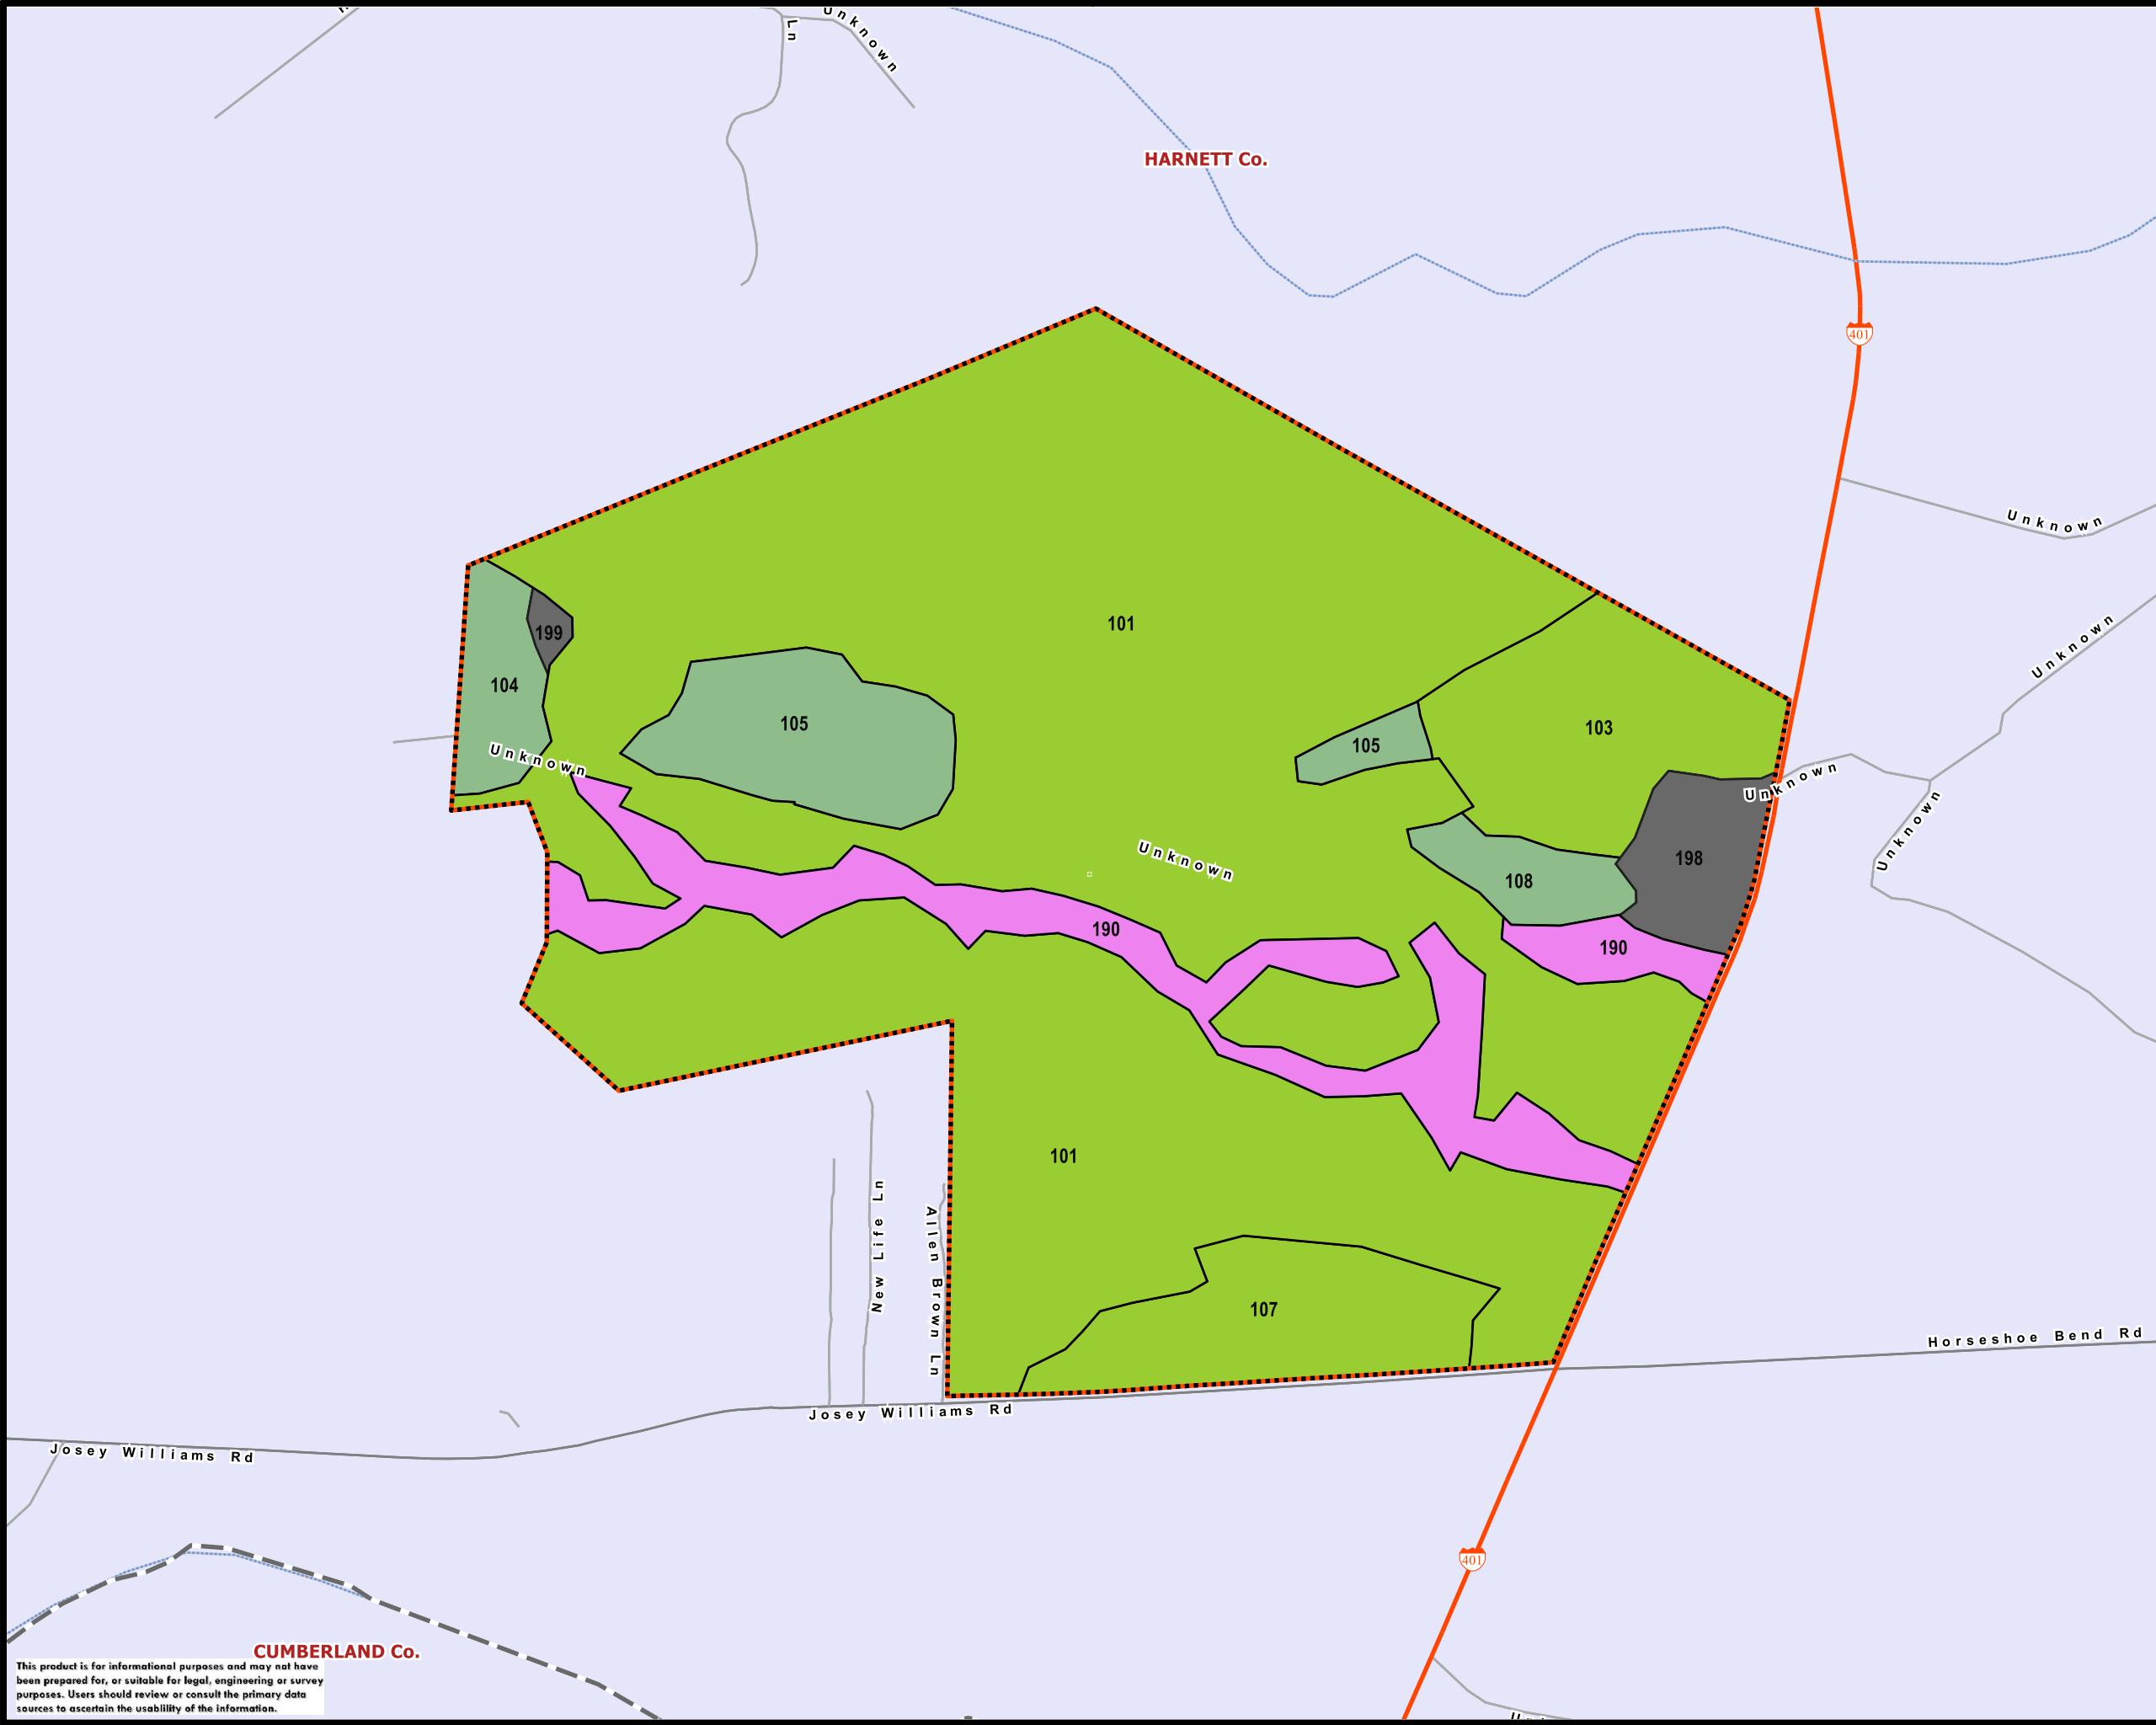

US401_TRACT

COUNTY:HARNETT

STATE:NC

ACRES: 445

Map Scale 1 in :726 ft
Reference Scale 1:8712

AFM Real Estate
AFMRealEstate.com

- LOBLOLLY PINE - 361.82 ac.
- LONGLEAF PINE - 35.89 ac.
- MIXED HARDWOOD - 36.81 ac.
- NON-FORESTED - 10.48 ac.

STAND	YEAR EST	ORIGIN	DOM S NAME	S T DESC	ACRES
101	1992	NATURAL	LOBLOLLY PINE	UPLAND	312.23
103	2002	PLANTED	LOBLOLLY PINE	UPLAND	27.51
104	1973	NATURAL	LONGLEAF PINE	UPLAND RIDGE	7.94
105	1973	NATURAL	LONGLEAF PINE	UPLAND RIDGE	21.37
107	2000	NATURAL	LOBLOLLY PINE	UPLAND	22.08
108	1945	NATURAL	LONGLEAF PINE	UPLAND RIDGE	6.58
190	1950	NATURAL	MIXED HARDWOOD	BOTTOM LAND	36.81
198	1950	OPEN	NON-FORESTED	SAND MINE	9.45
199	1973	NONFOREST	NON-FORESTED	CEMETERY	1.08
TOTAL ACRES =					445