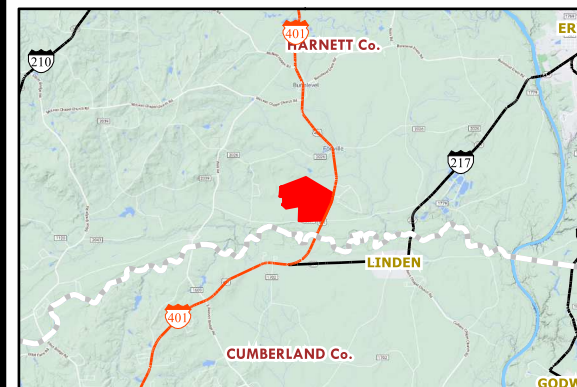

US401_TRACT

COUNTY:HARNETT

STATE:NC

ACRES: 445

Map Scale 1 in :726 ft
Reference Scale 1:8712

AFM Real Estate
AFMRealEstate.com

- LOBLOLLY PINE - 361.82 ac.
- LONGLEAF PINE - 35.89 ac.
- MIXED HARDWOOD - 36.81 ac.
- NON-FORESTED - 10.48 ac.