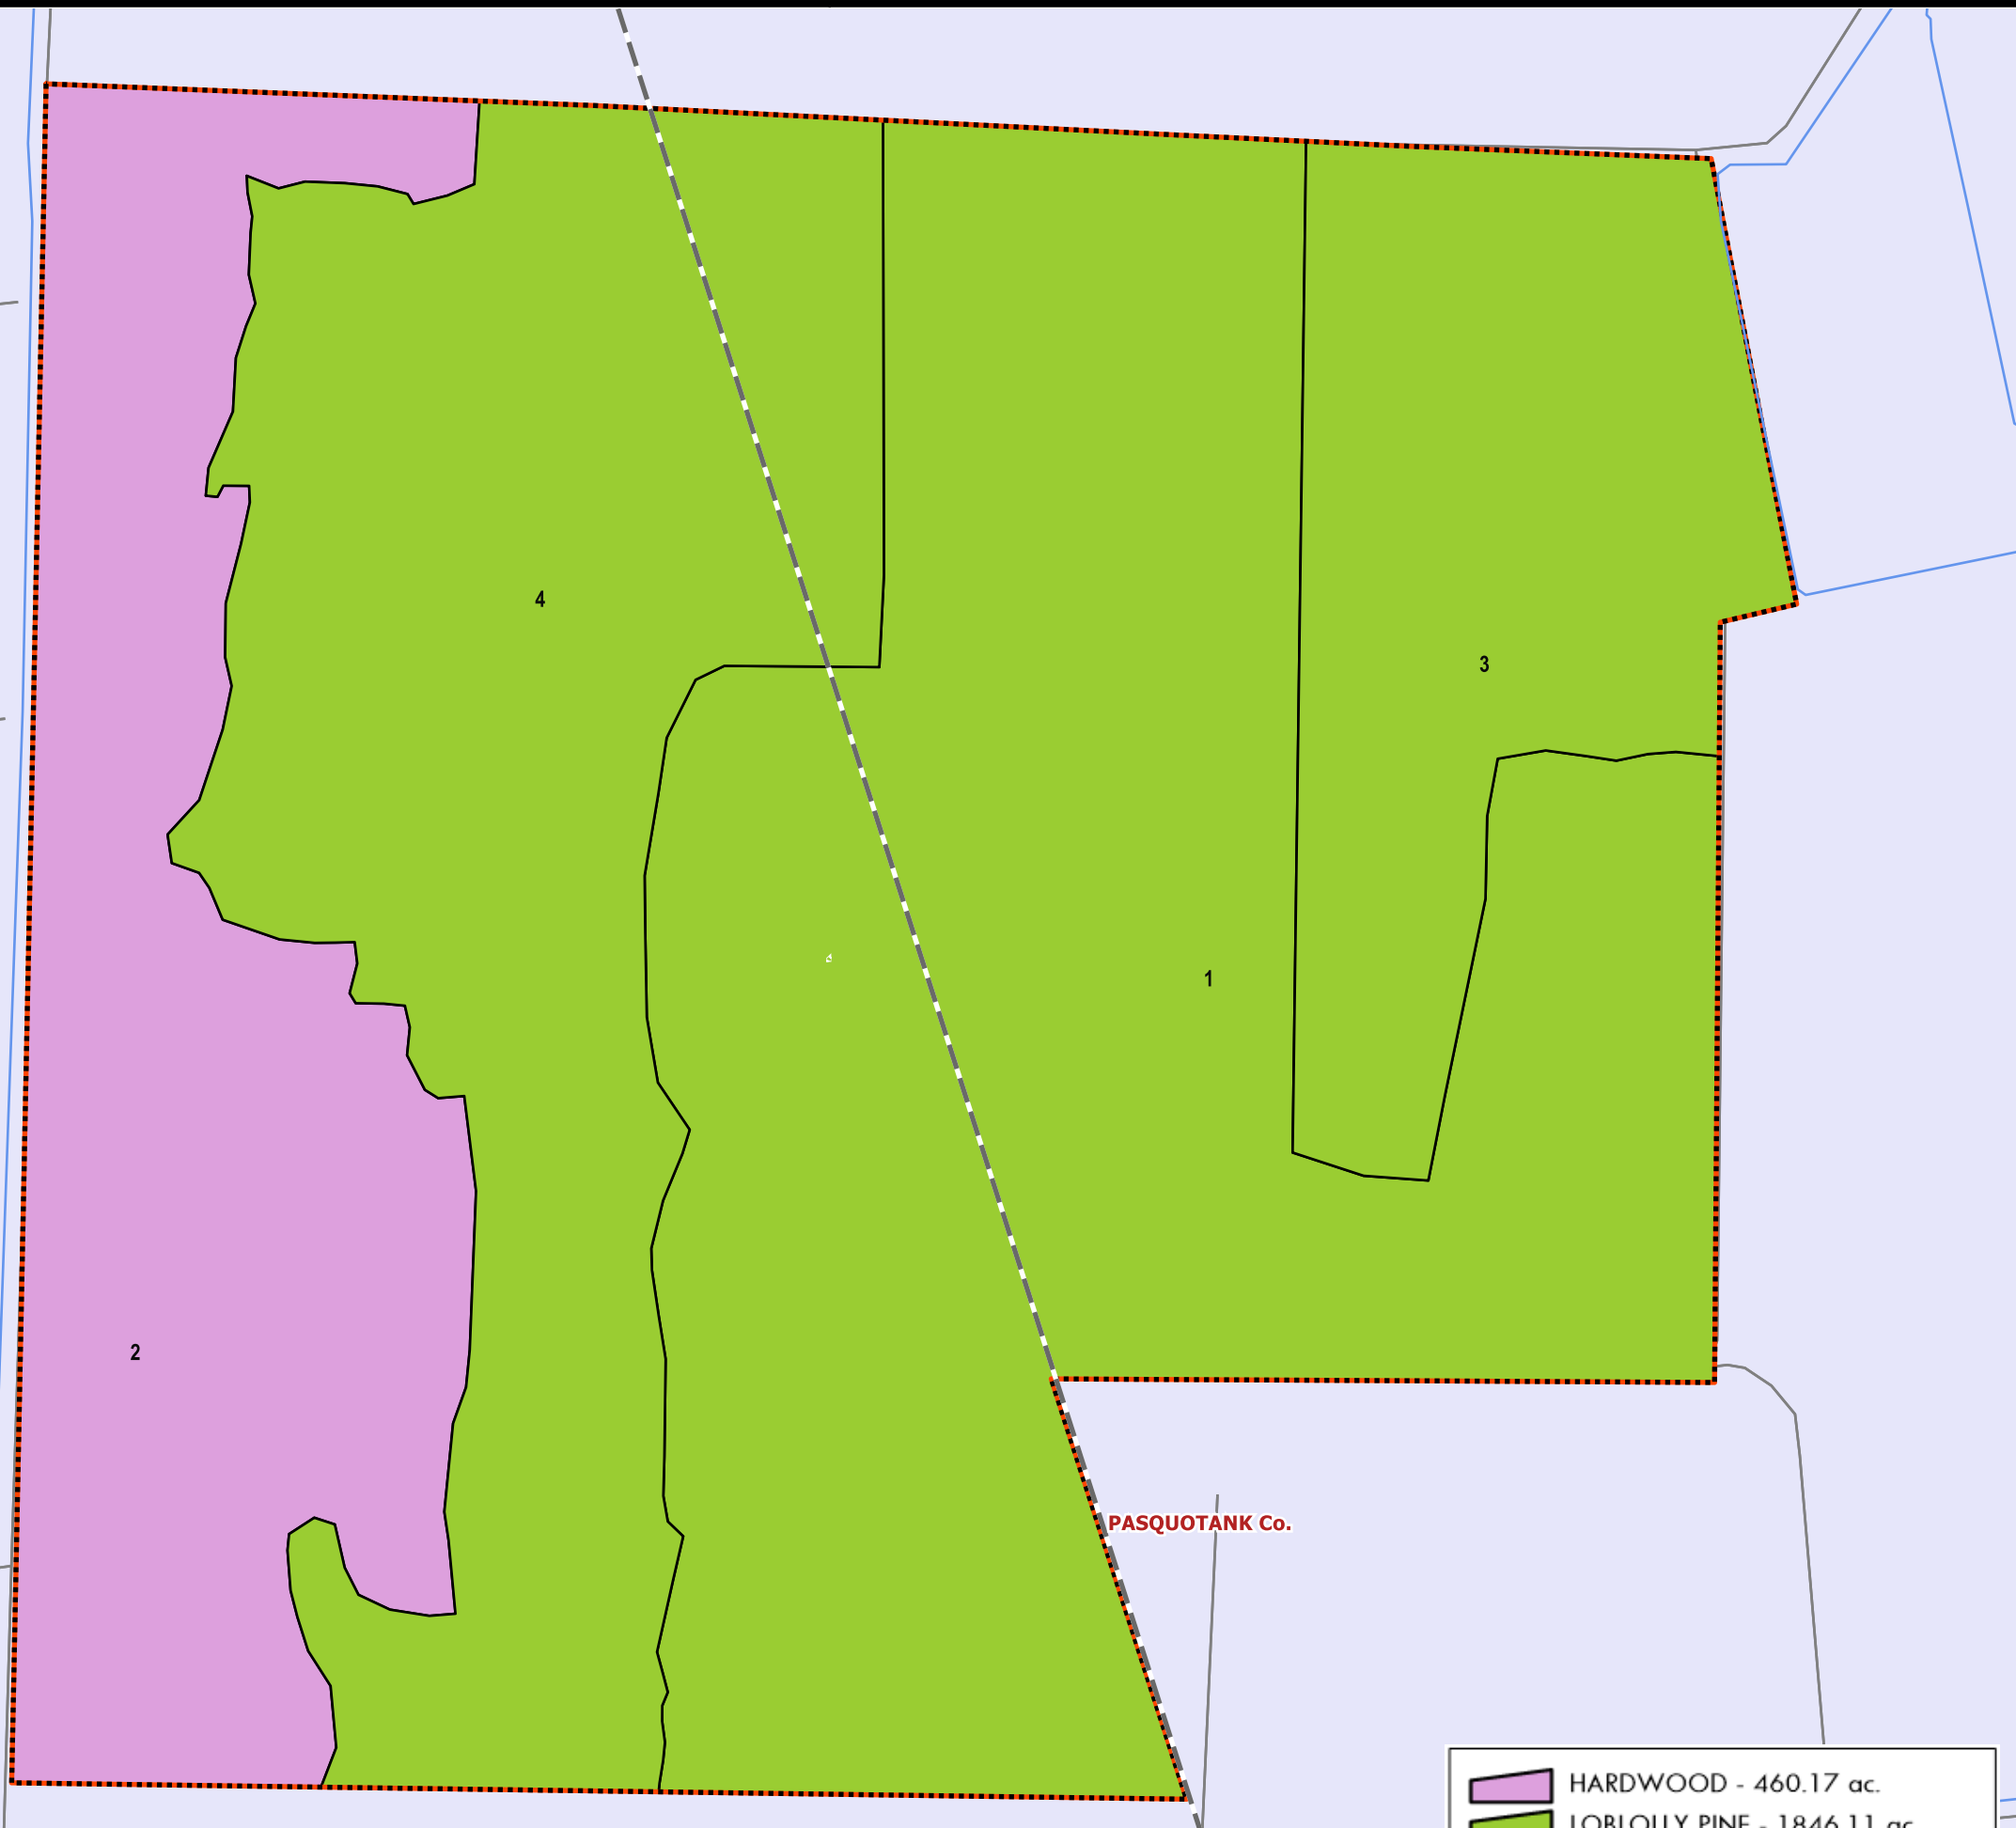

MAPLE_GLADES_TRACT

COUNTY:GATES/PASQUOTANK
STATE:NC
ACRES: 2306.28

Map Scale 1 in :1122 ft
Reference Scale 1:13464

AFM Real Estate
AFMRealEstate.com

STAND	YEAR_EST	ORIGIN	DOM_S_NAME	S_T_DESC	ACRES
1	2006	PLANTED	LOBLOLLY PINE	PINE PLANTATION	941.30
2	1990	NATURAL	HARDWOOD		460.17
3	2004	PLANTED	LOBLOLLY PINE	PINE PLANTATION	303.00
4	2007	PLANTED	LOBLOLLY PINE	PINE PLANTATION	601.81
TOTAL ACRES =					2306.28

	HARDWOOD - 460.17 ac.
	LOBLOLLY PINE - 1846.11 ac.