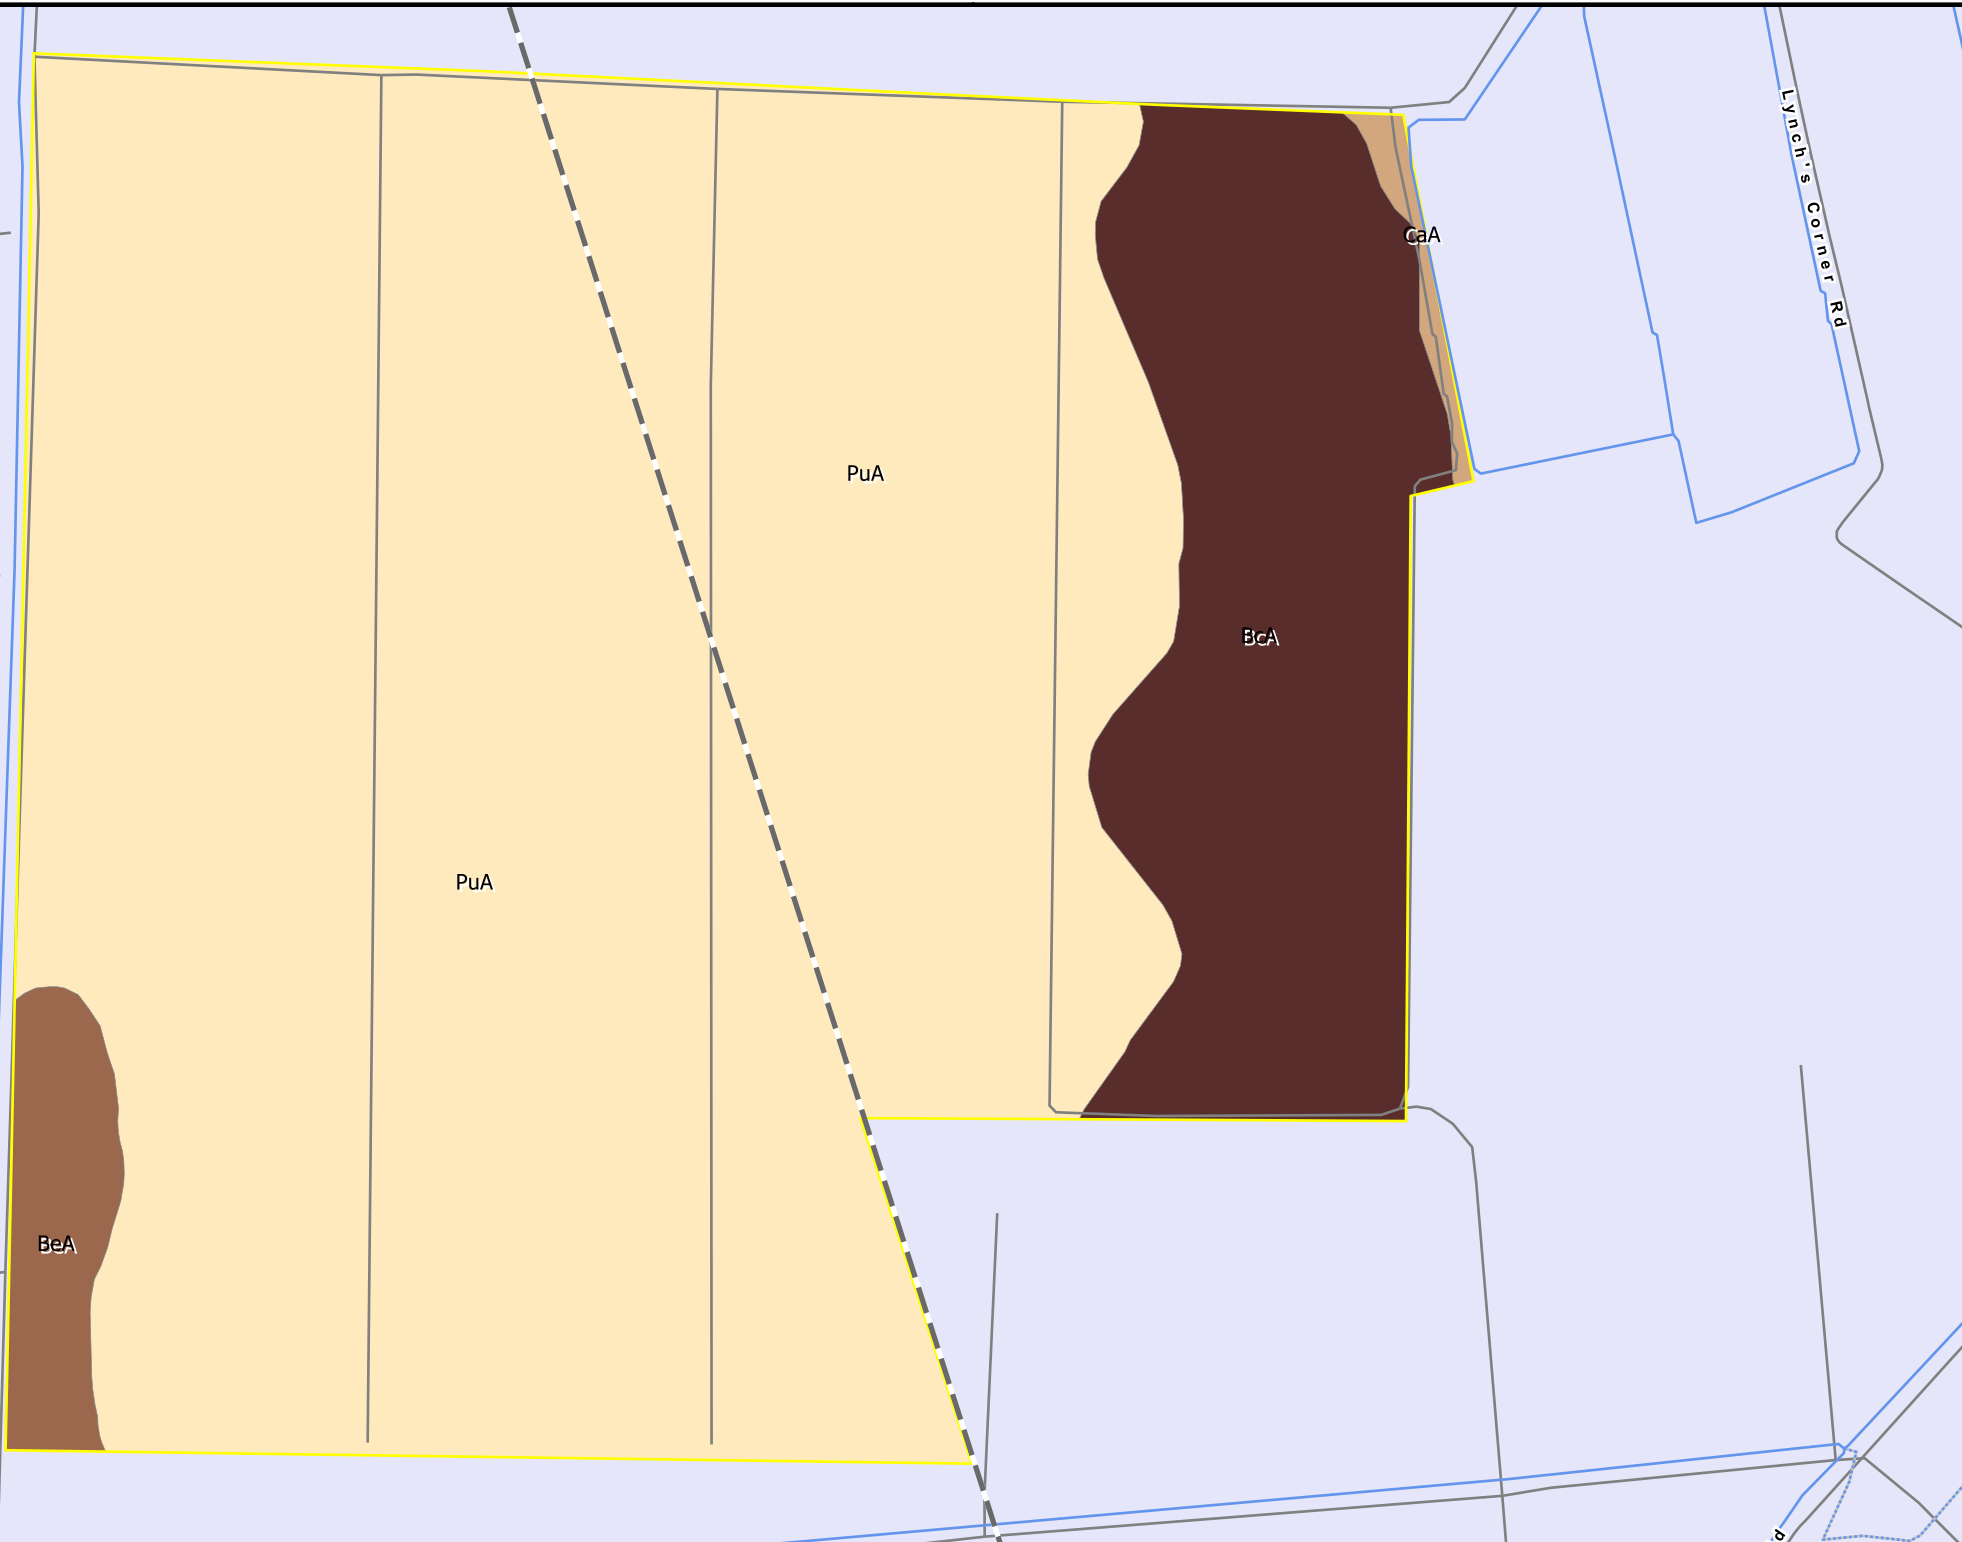

MAPLE_GLADES_TRACT

COUNTY: GATES/PASQUOTANK

STATE: NC

ACRES: 2306.28

AFM Real Estate
AFMRealEstate.com

SOIL SYMBOL	SOIL NAME	FARMLAND	ACRES
BcA	Belhaven muck, 0 to 2 percent slopes	Not prime farmland	361.79
BeA	Belhaven muck, 0 to 2 percent slopes	Not prime farmland	57.01
CaA	Cape Lookout silt loam, 0 to 2 percent slopes	Farmland of statewide importance	11.17
PuA	Pungo muck, 0 to 2 percent slopes	Not prime farmland	1277.37
PuA	Pungo woody muck, 0 to 2 percent slopes	Not prime farmland	594.10