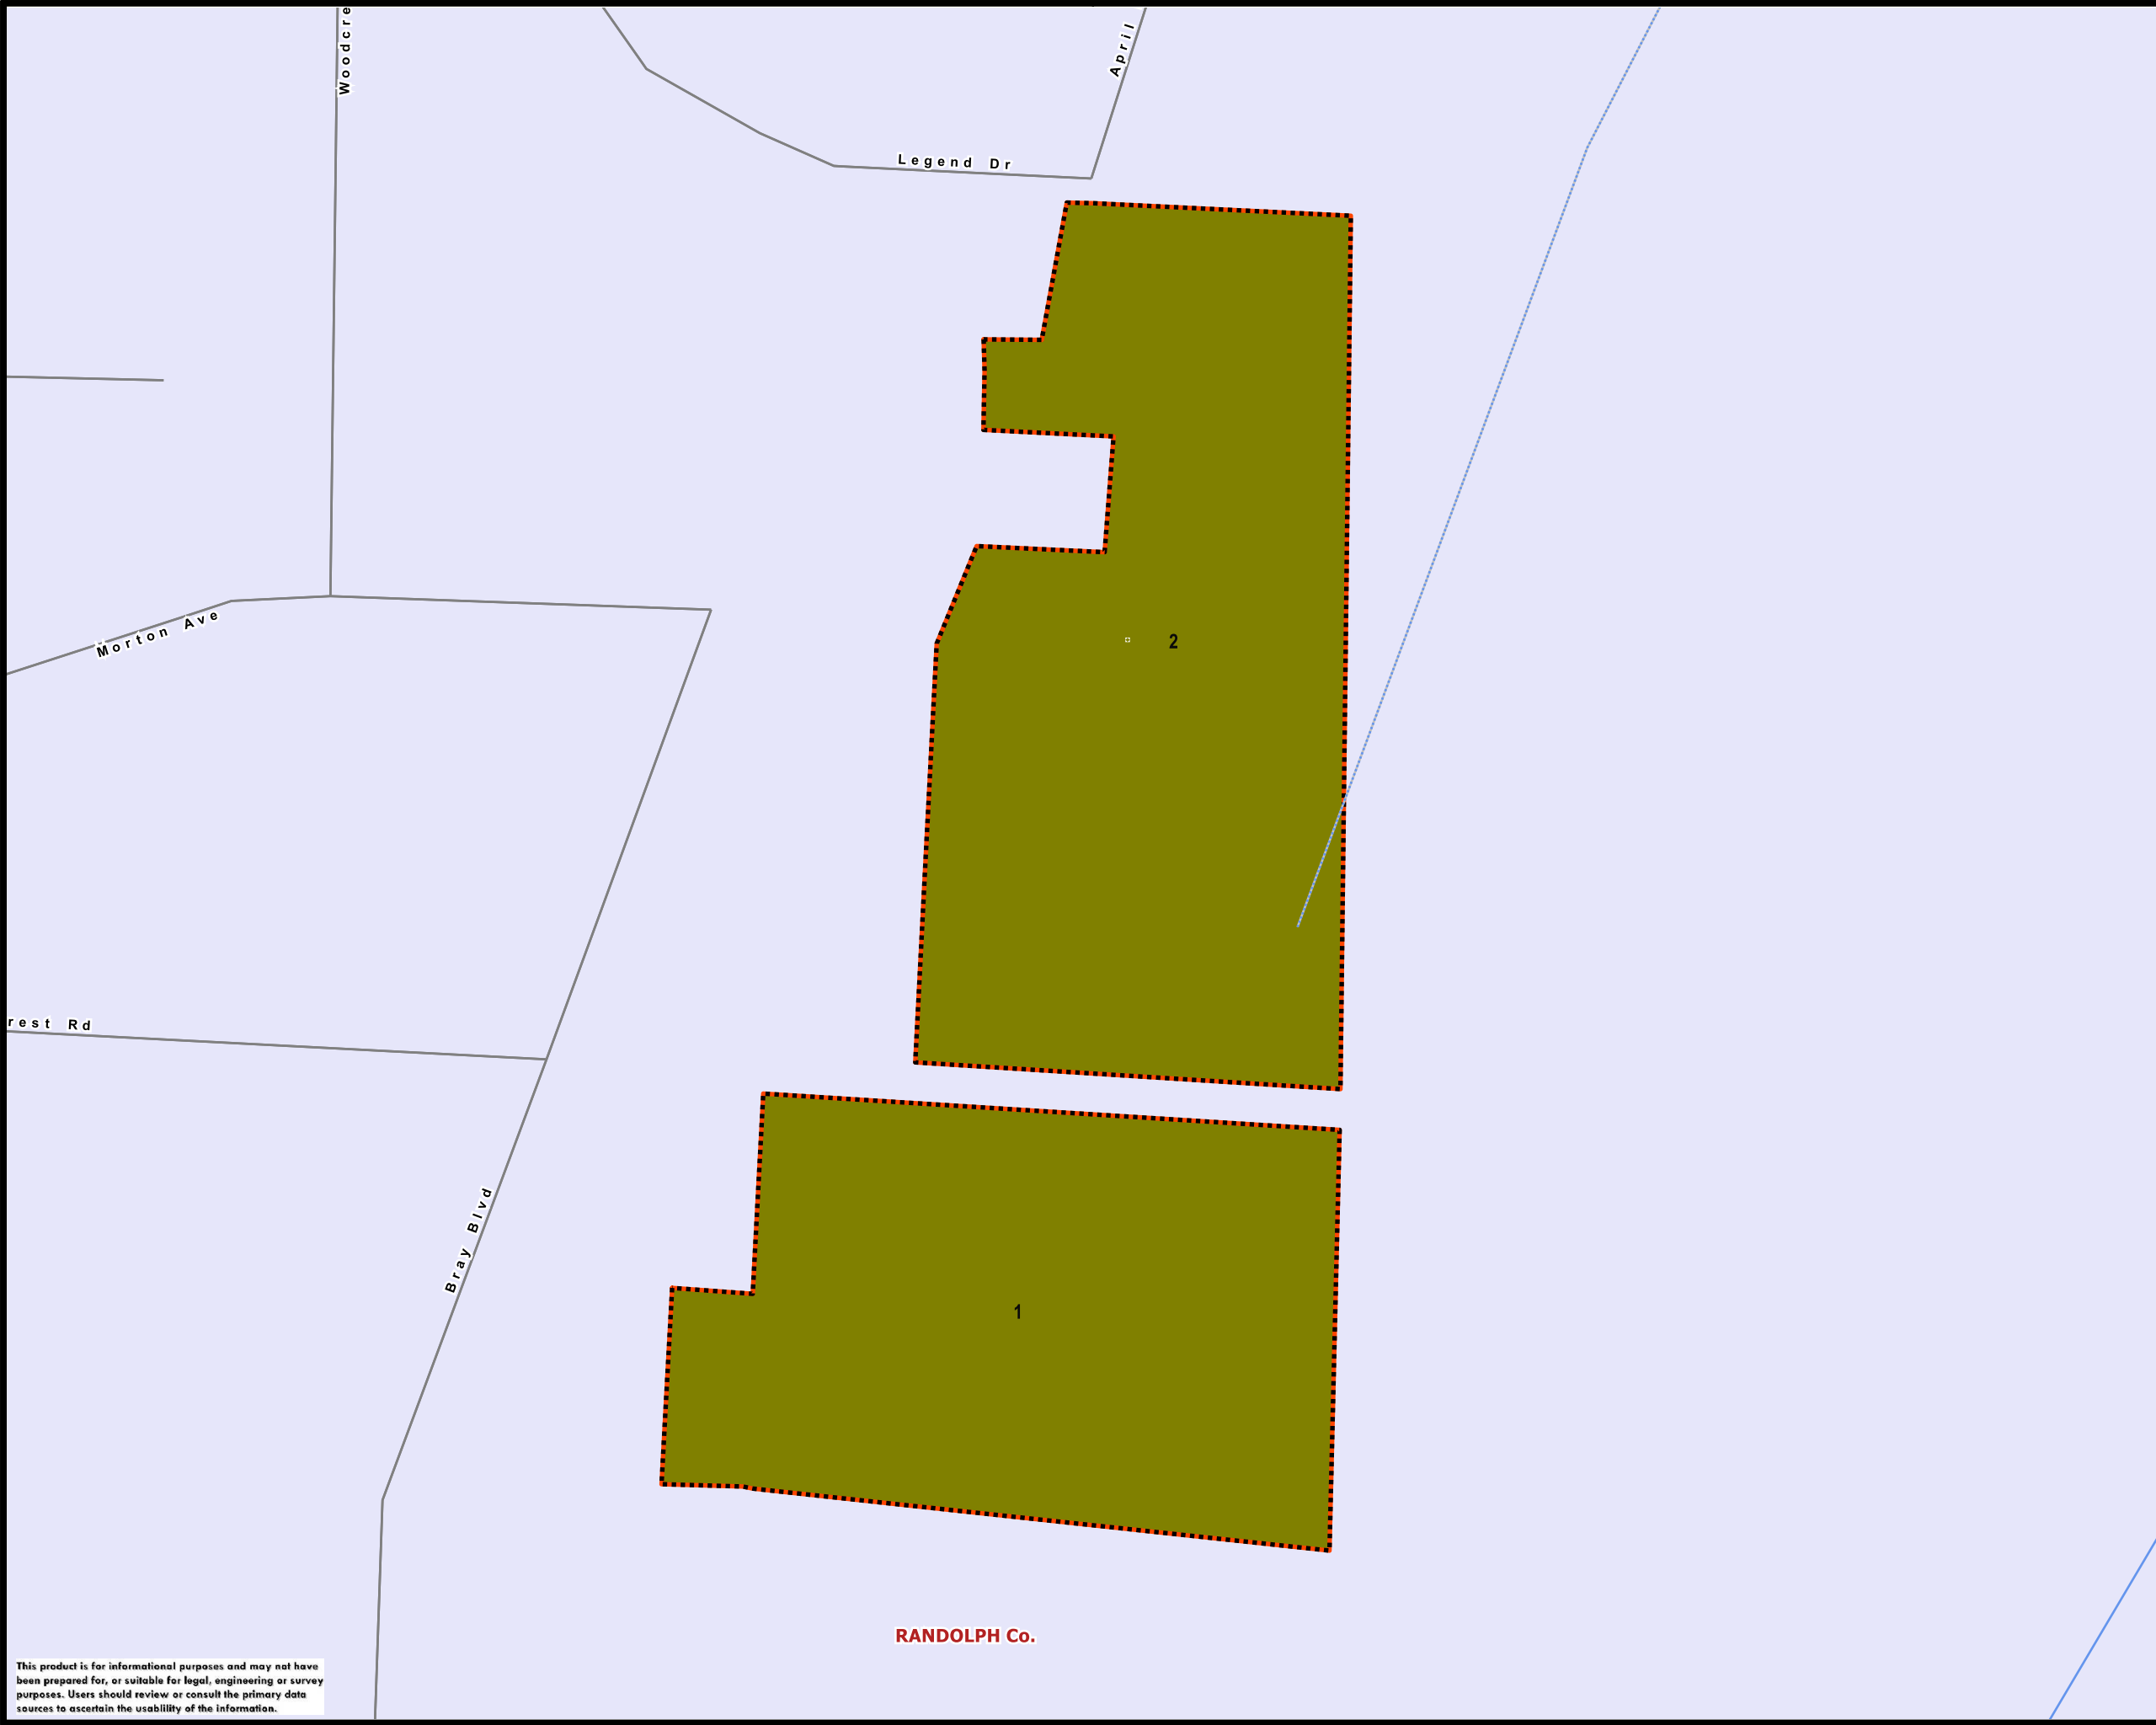

Map Scale 1 in : 198 ft
Reference Scale 1: 2376

AFM Real Estate
AFMRealEstate.com

 PINE/HARDWOOD - 20 ac.

STAND	YEAR_EST	ORIGIN	DOM_S_NAME	S_T_DESC	ACRES
1	0	NATURAL	PINE/HARDWOOD		8.87
2	0	NATURAL	PINE/HARDWOOD		11.13
TOTAL ACRES =					20