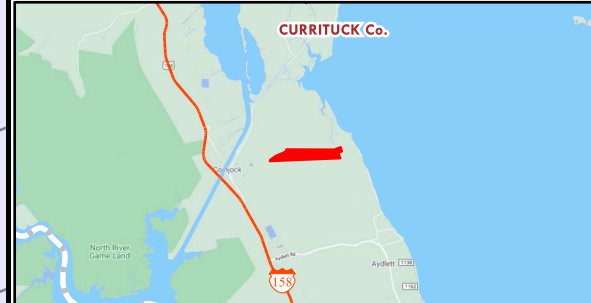

AYDLETT_DUNTON_TRACT

COUNTY: CURRITUCK
STATE: NC
ACRES: 115.95

AFM Real Estate
AFMRealEstate.com

SOIL SYMBOL	SOIL NAME	FARMLAND	ACRES
Do			53.07
Po			44.01
Pt			9.01
Ws			1.23

This product is for informational purposes and may not have been prepared for, or suitable for legal, engineering or survey purposes. Users should review or consult the primary data sources to ascertain the usability of the information.