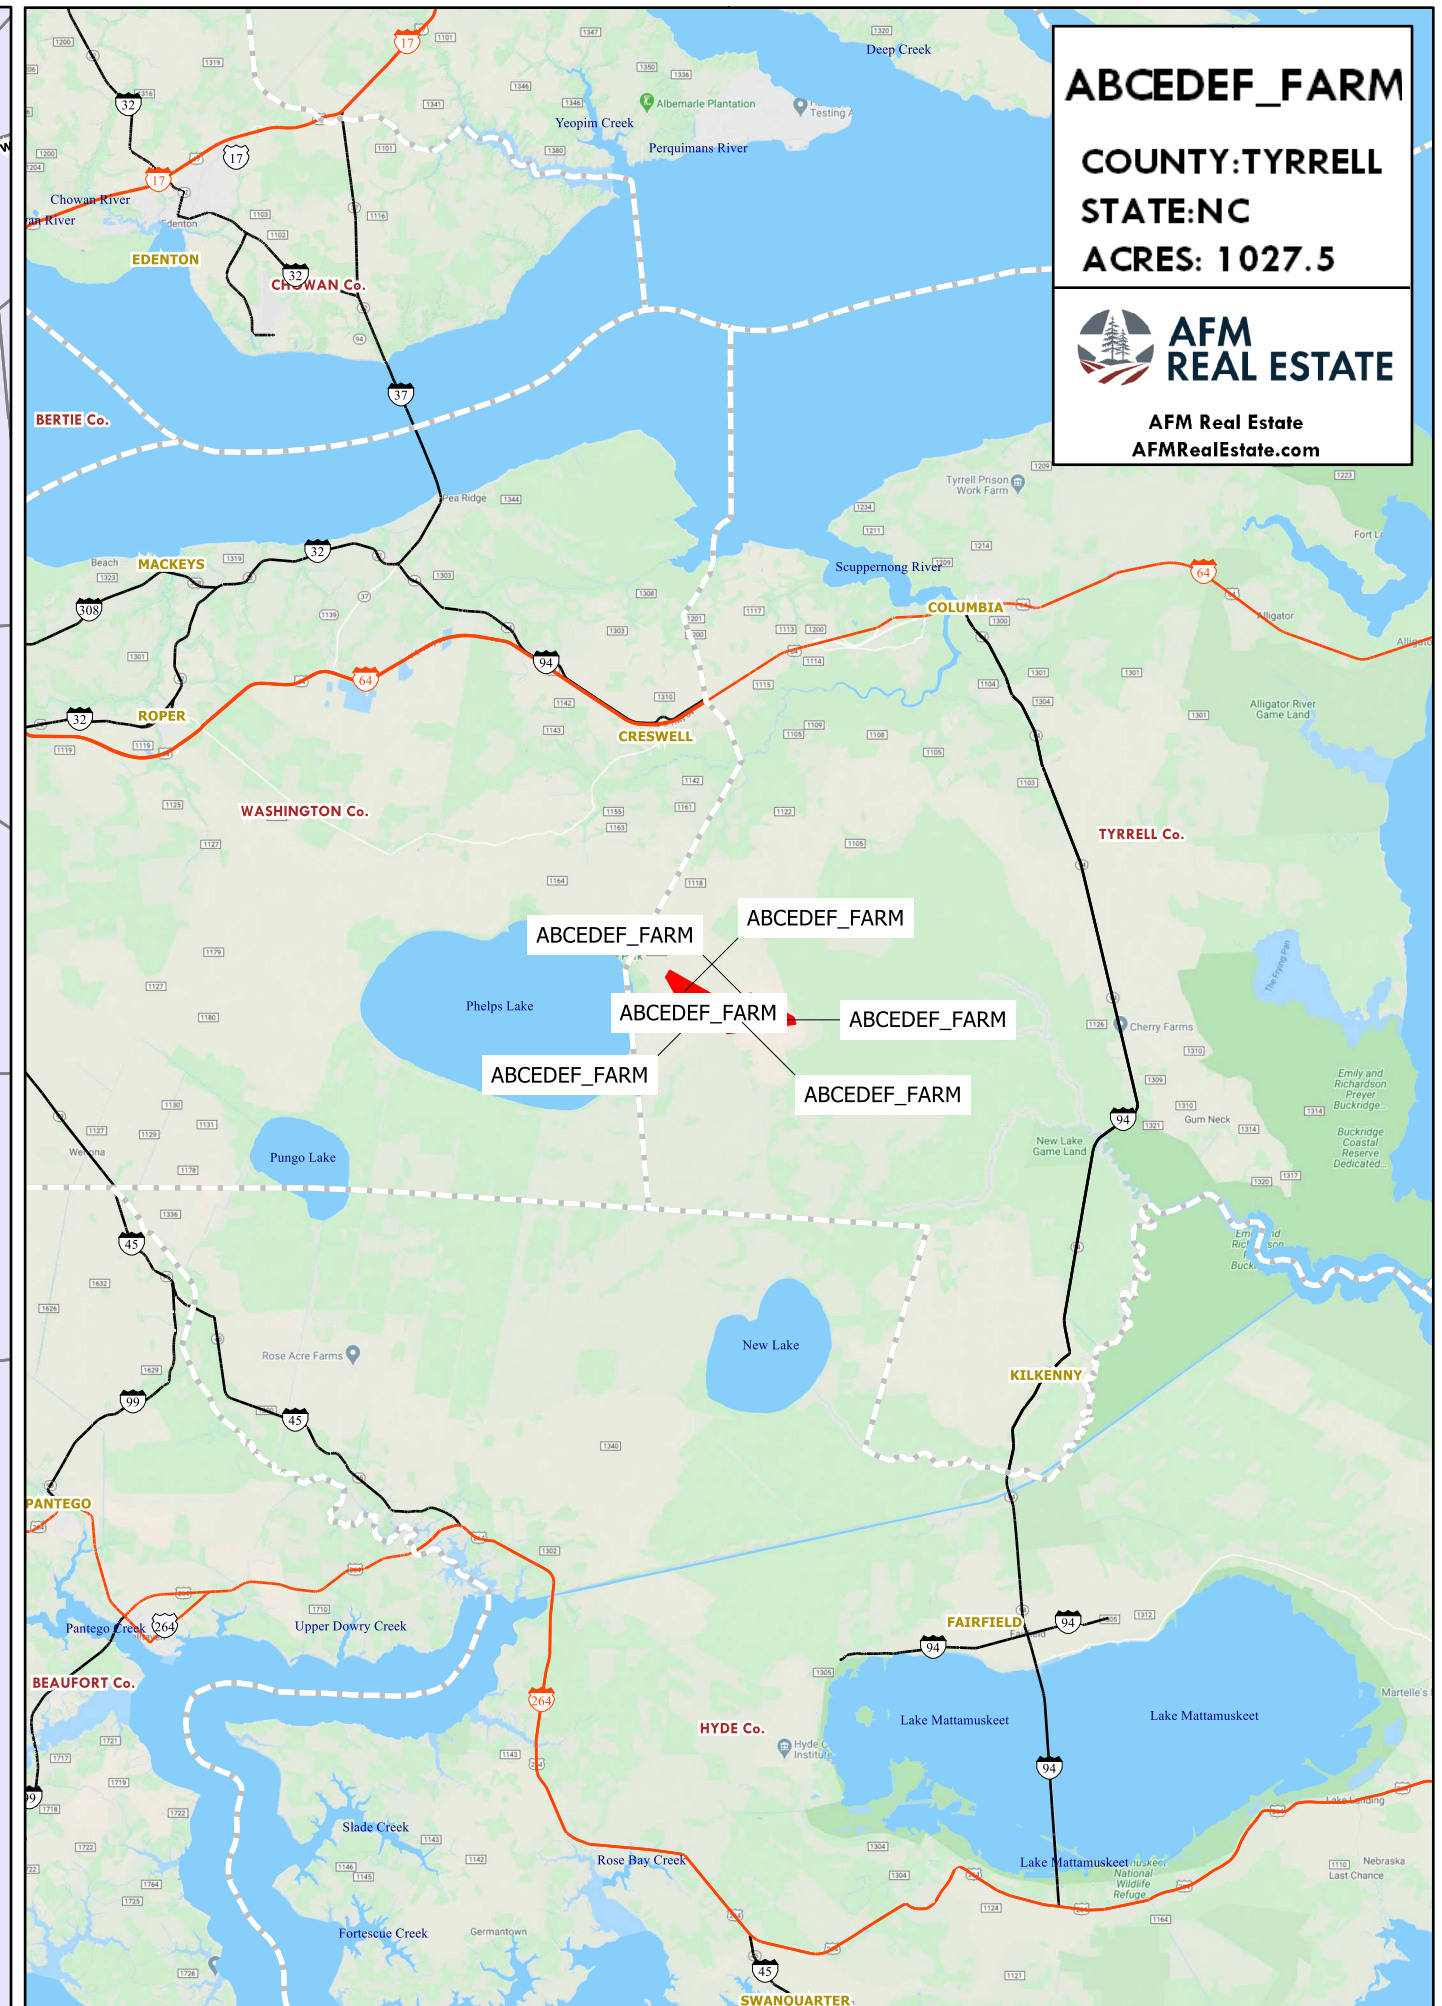

ABCEDEF_FARM
COUNTY: TYRRELL
STATE: NC
ACRES: 1027.5

AFM Real Estate
AFMRealEstate.com