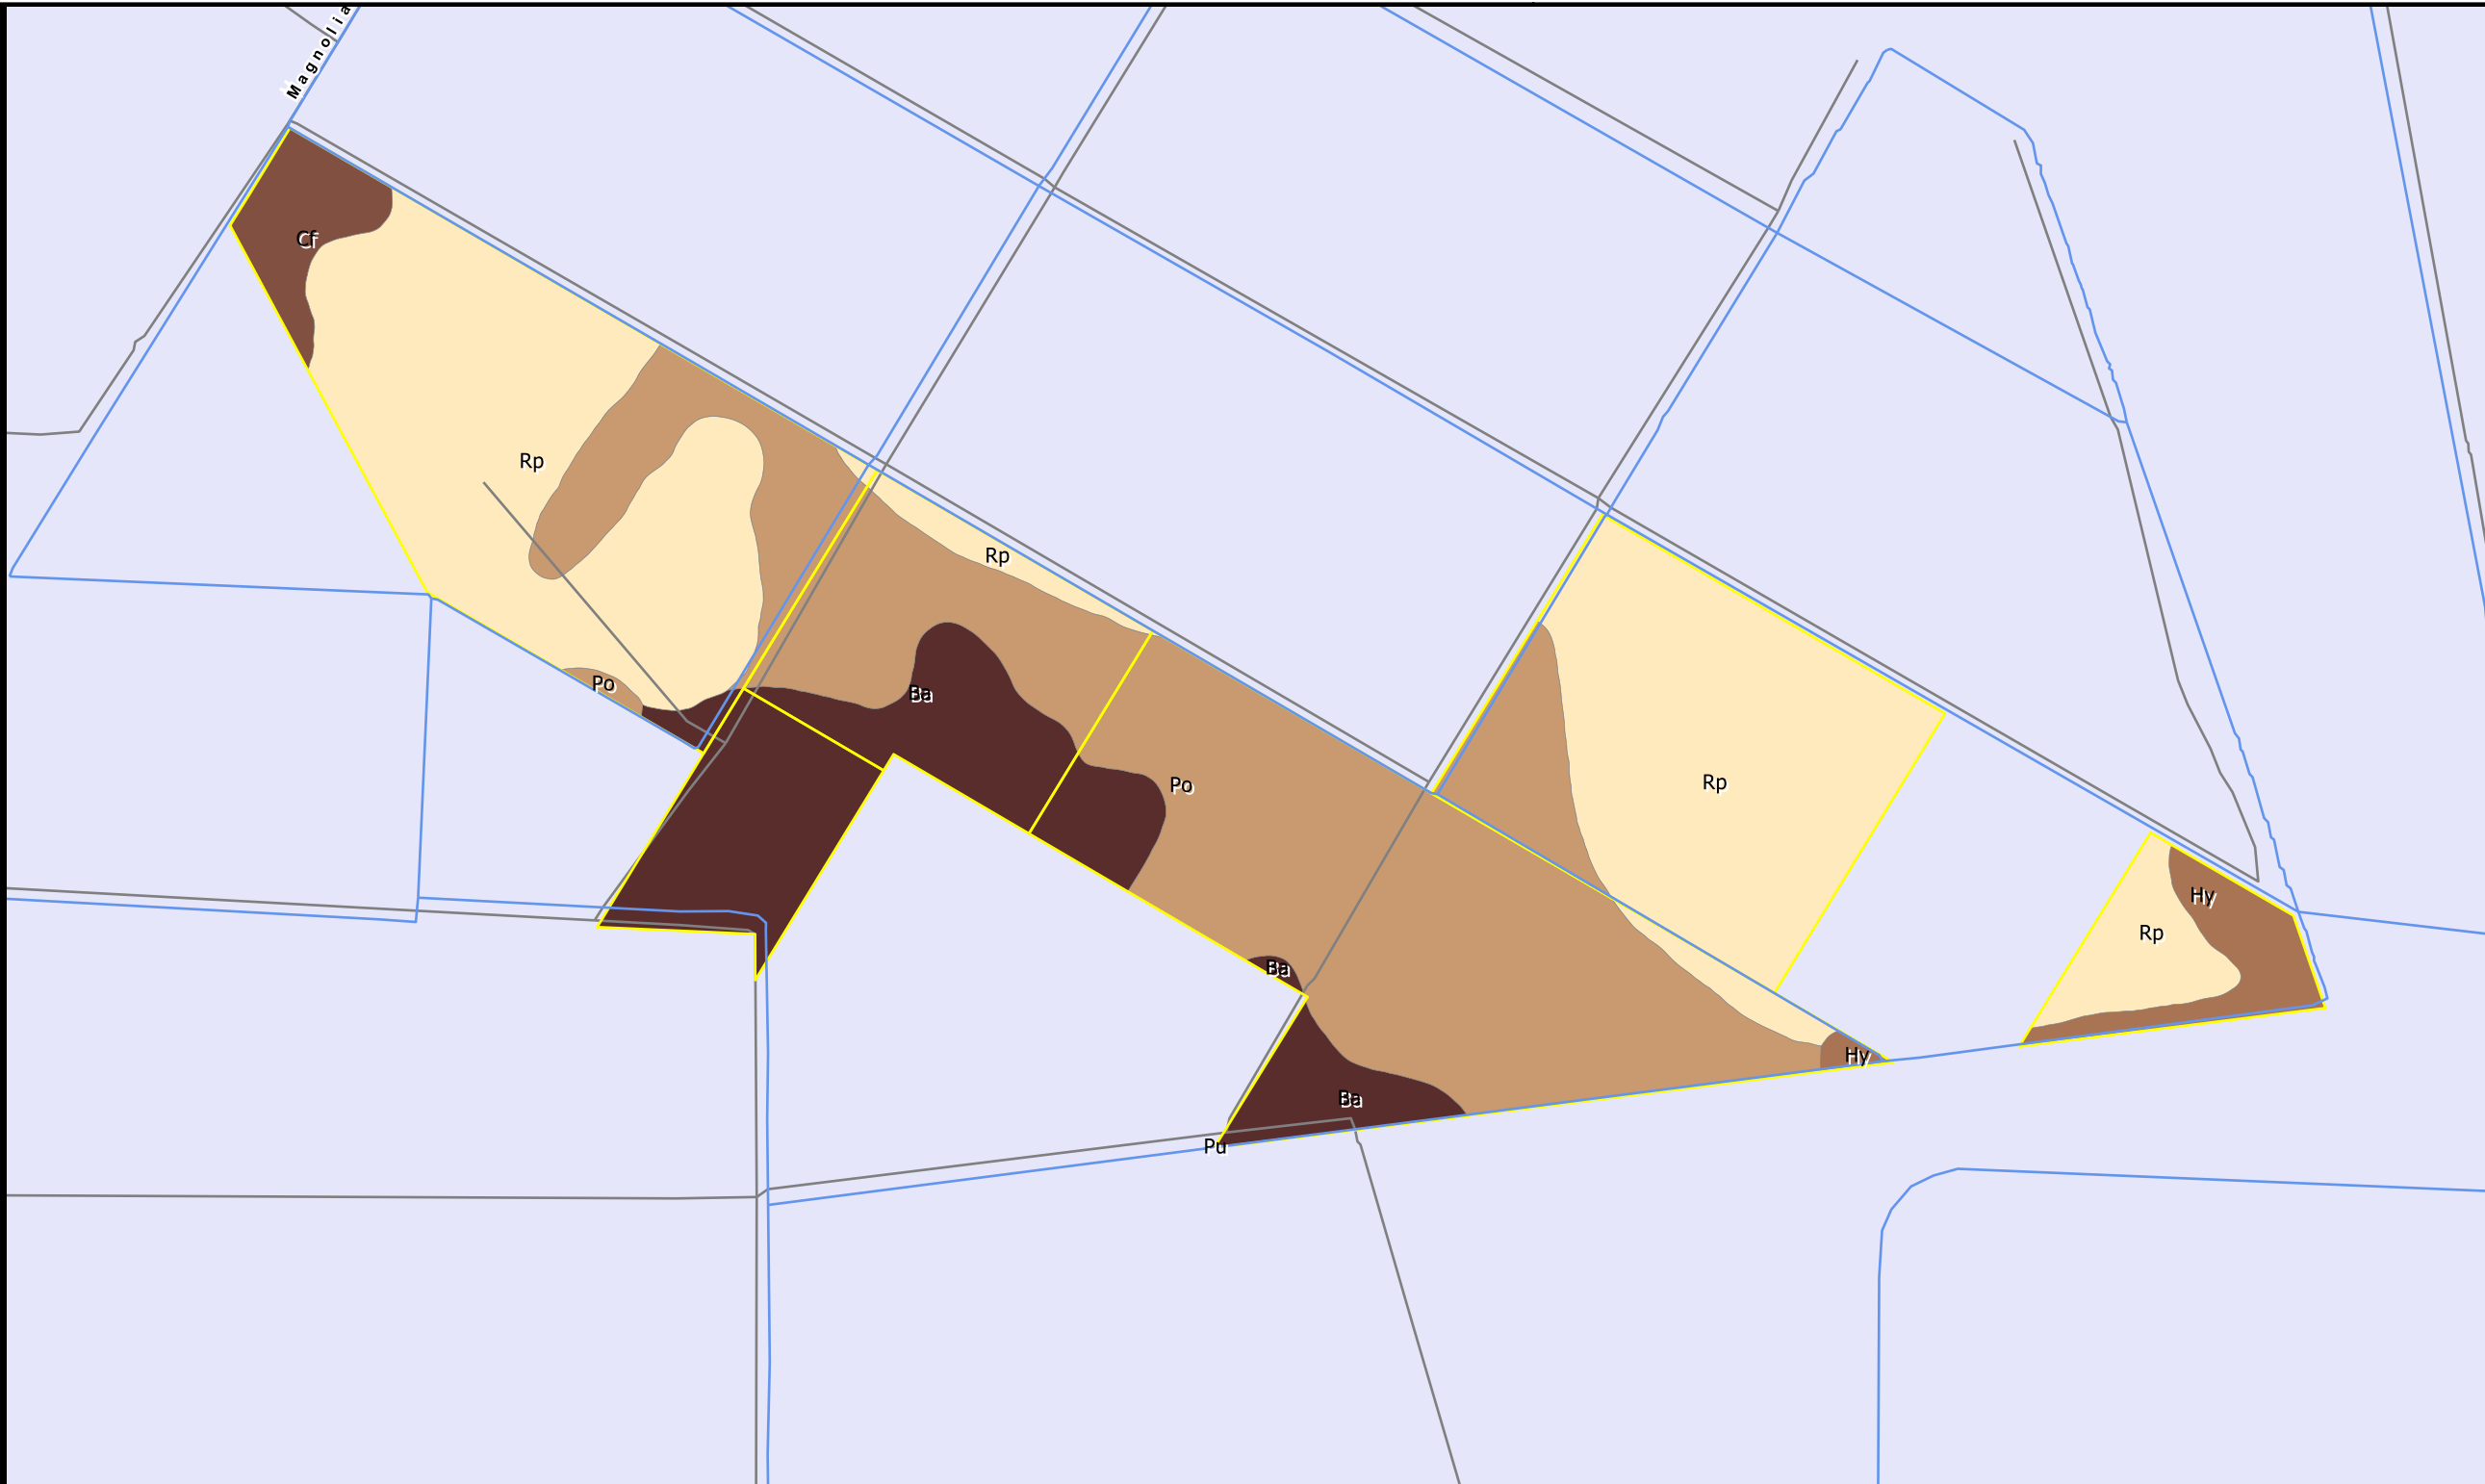

ABCEDEF_FARM

COUNTY: TYRRELL
STATE: NC
ACRES: 1027.48

Map Scale 1 in : 1518 ft
Reference Scale 1:18216

AFM Real Estate
AFMRealEstate.com

SOIL SYMBOL	SOIL NAME	FARMLAND	ACRES
Ba	Belhaven muck, rarely flooded	Not prime farmland	150.88
Cf	Cape Fear loam, rarely flooded	Farmland of statewide importance	25.83
Hy	Hyde loam, rarely flooded	Prime farmland if drained	29.38
Po	Ponzer muck, rarely flooded	Farmland of statewide importance	390.11
Pu	Pungo muck, rarely flooded	Not prime farmland	0.00
Rp	Roper muck, rarely flooded	Prime farmland if drained	422.26