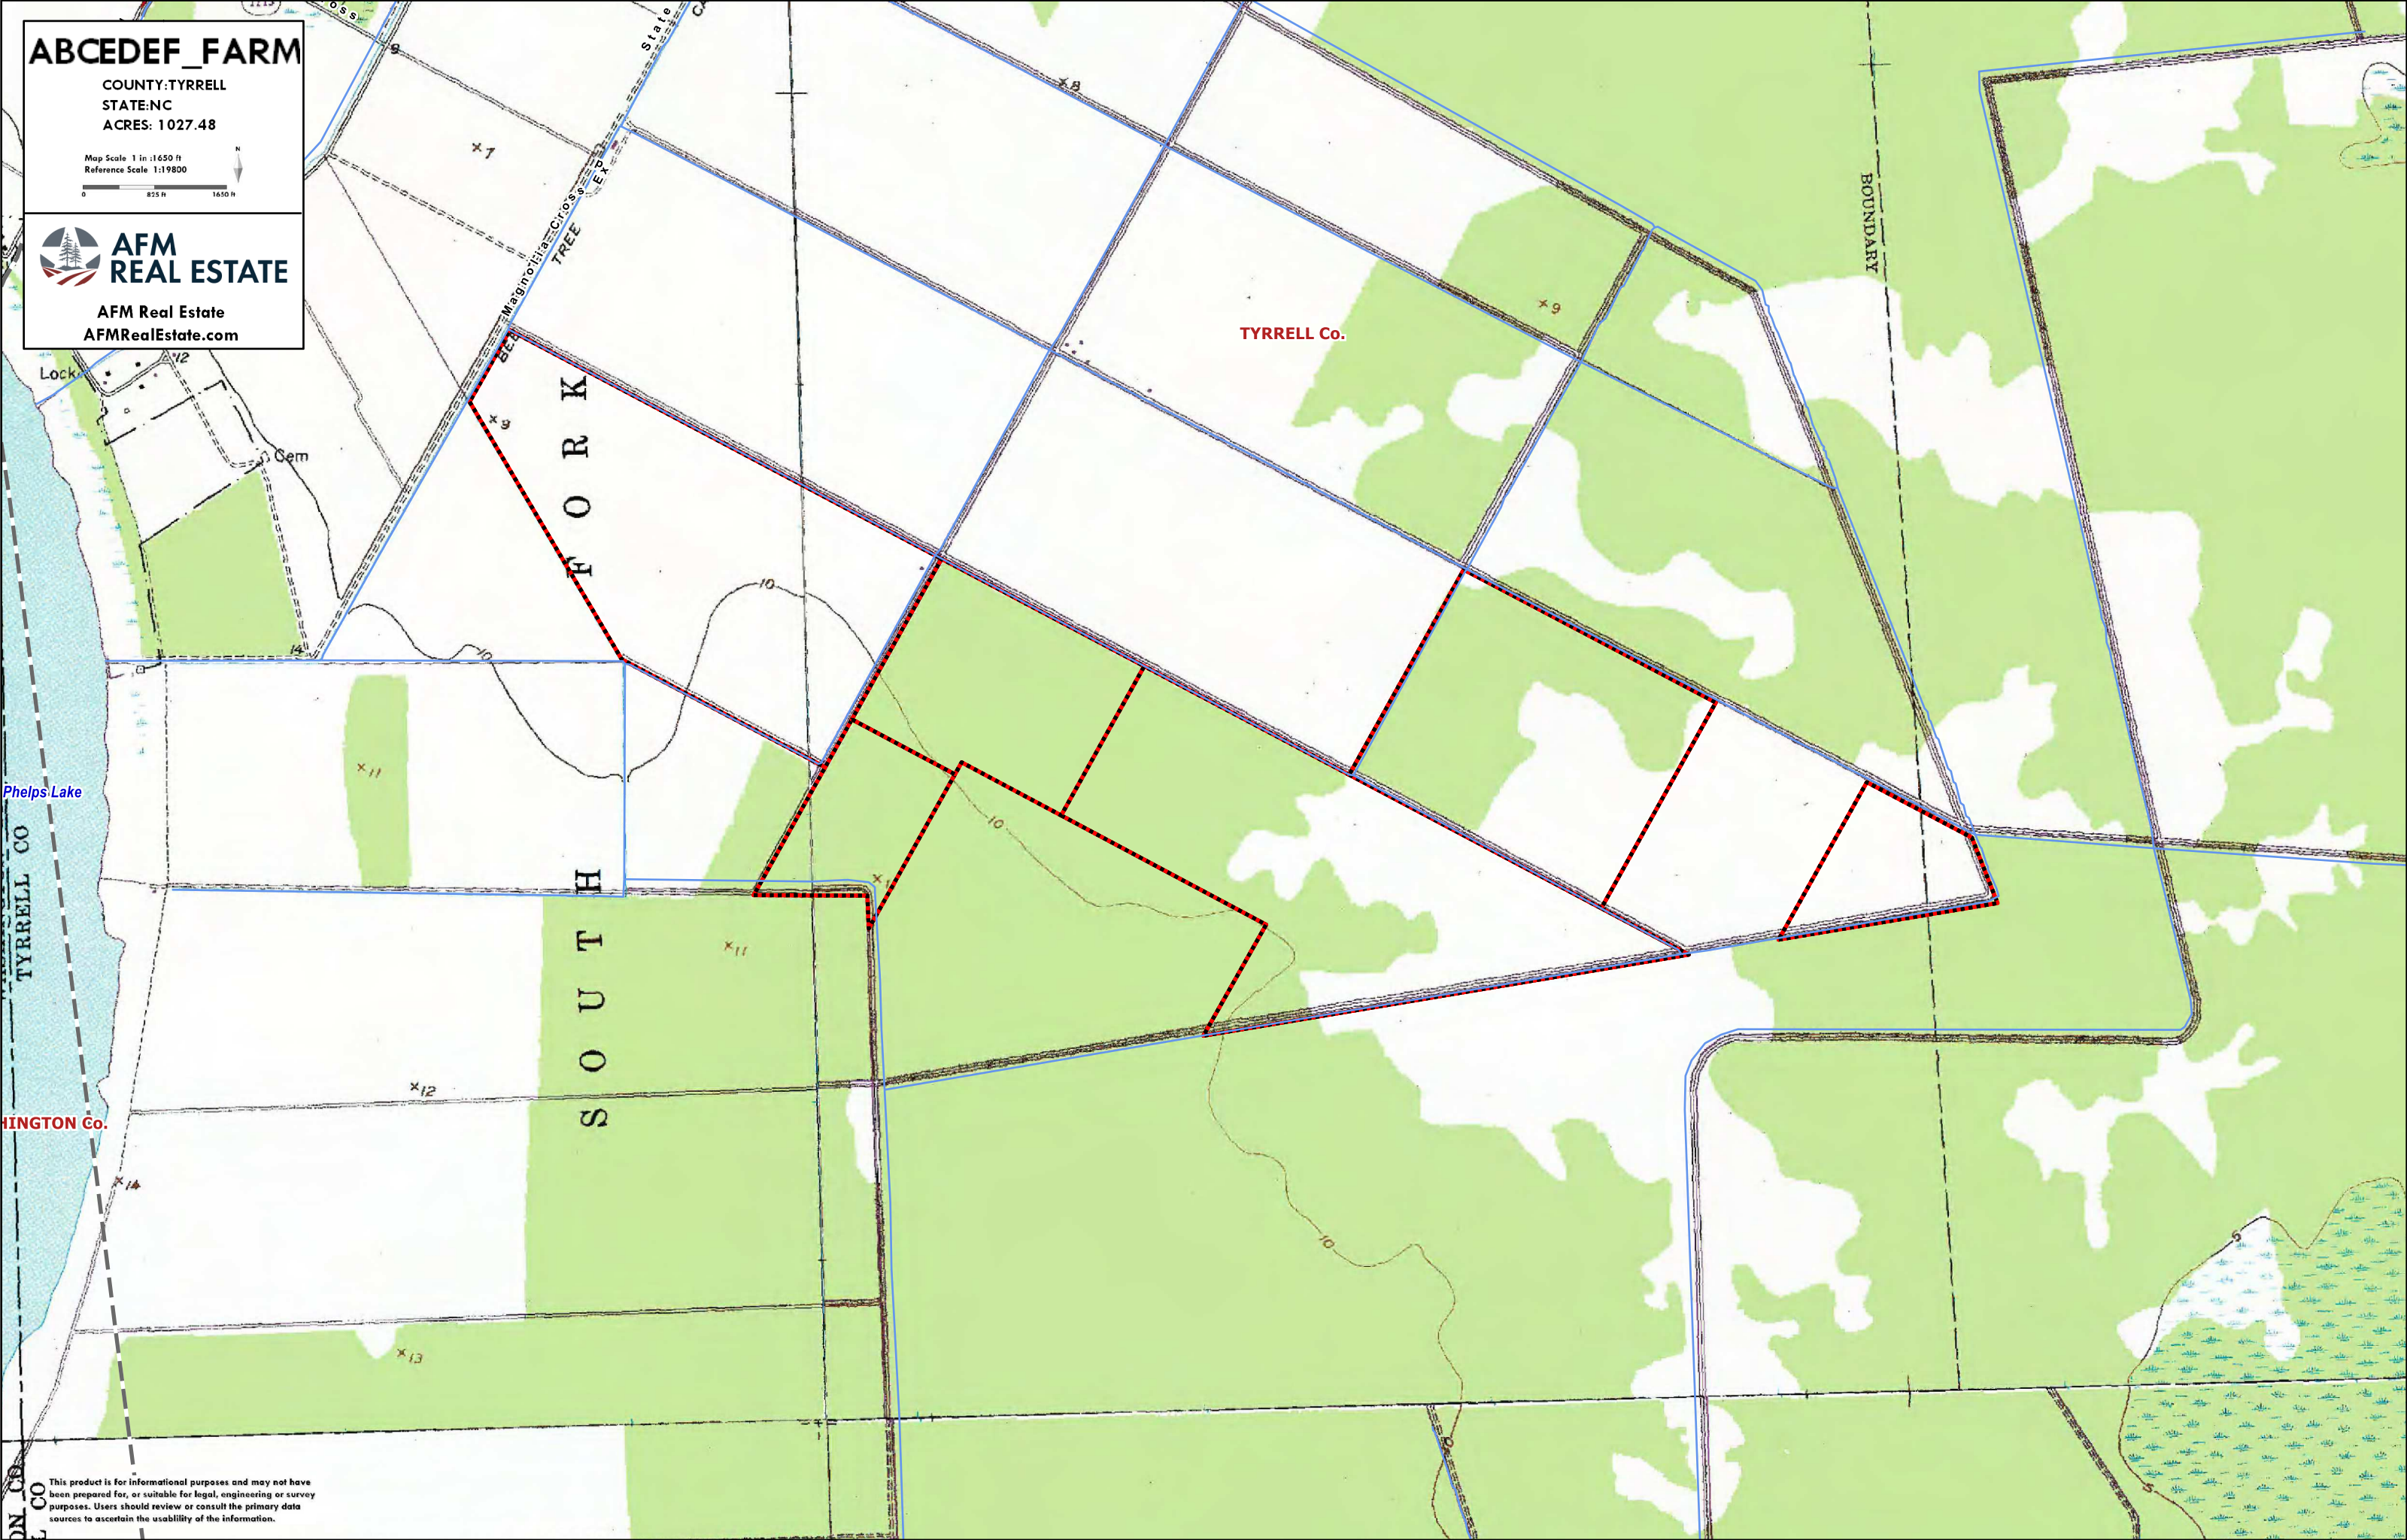

ABCEDEF_FARM

COUNTY: TYRRELL
STATE: NC
ACRES: 1027.48

Map Scale 1 in : 1650 ft
Reference Scale 1: 19800

AFM Real Estate
AFMRealEstate.com

This product is for informational purposes and may not have been prepared for, or suitable for legal, engineering or survey purposes. Users should review or consult the primary data sources to ascertain the usability of the information.