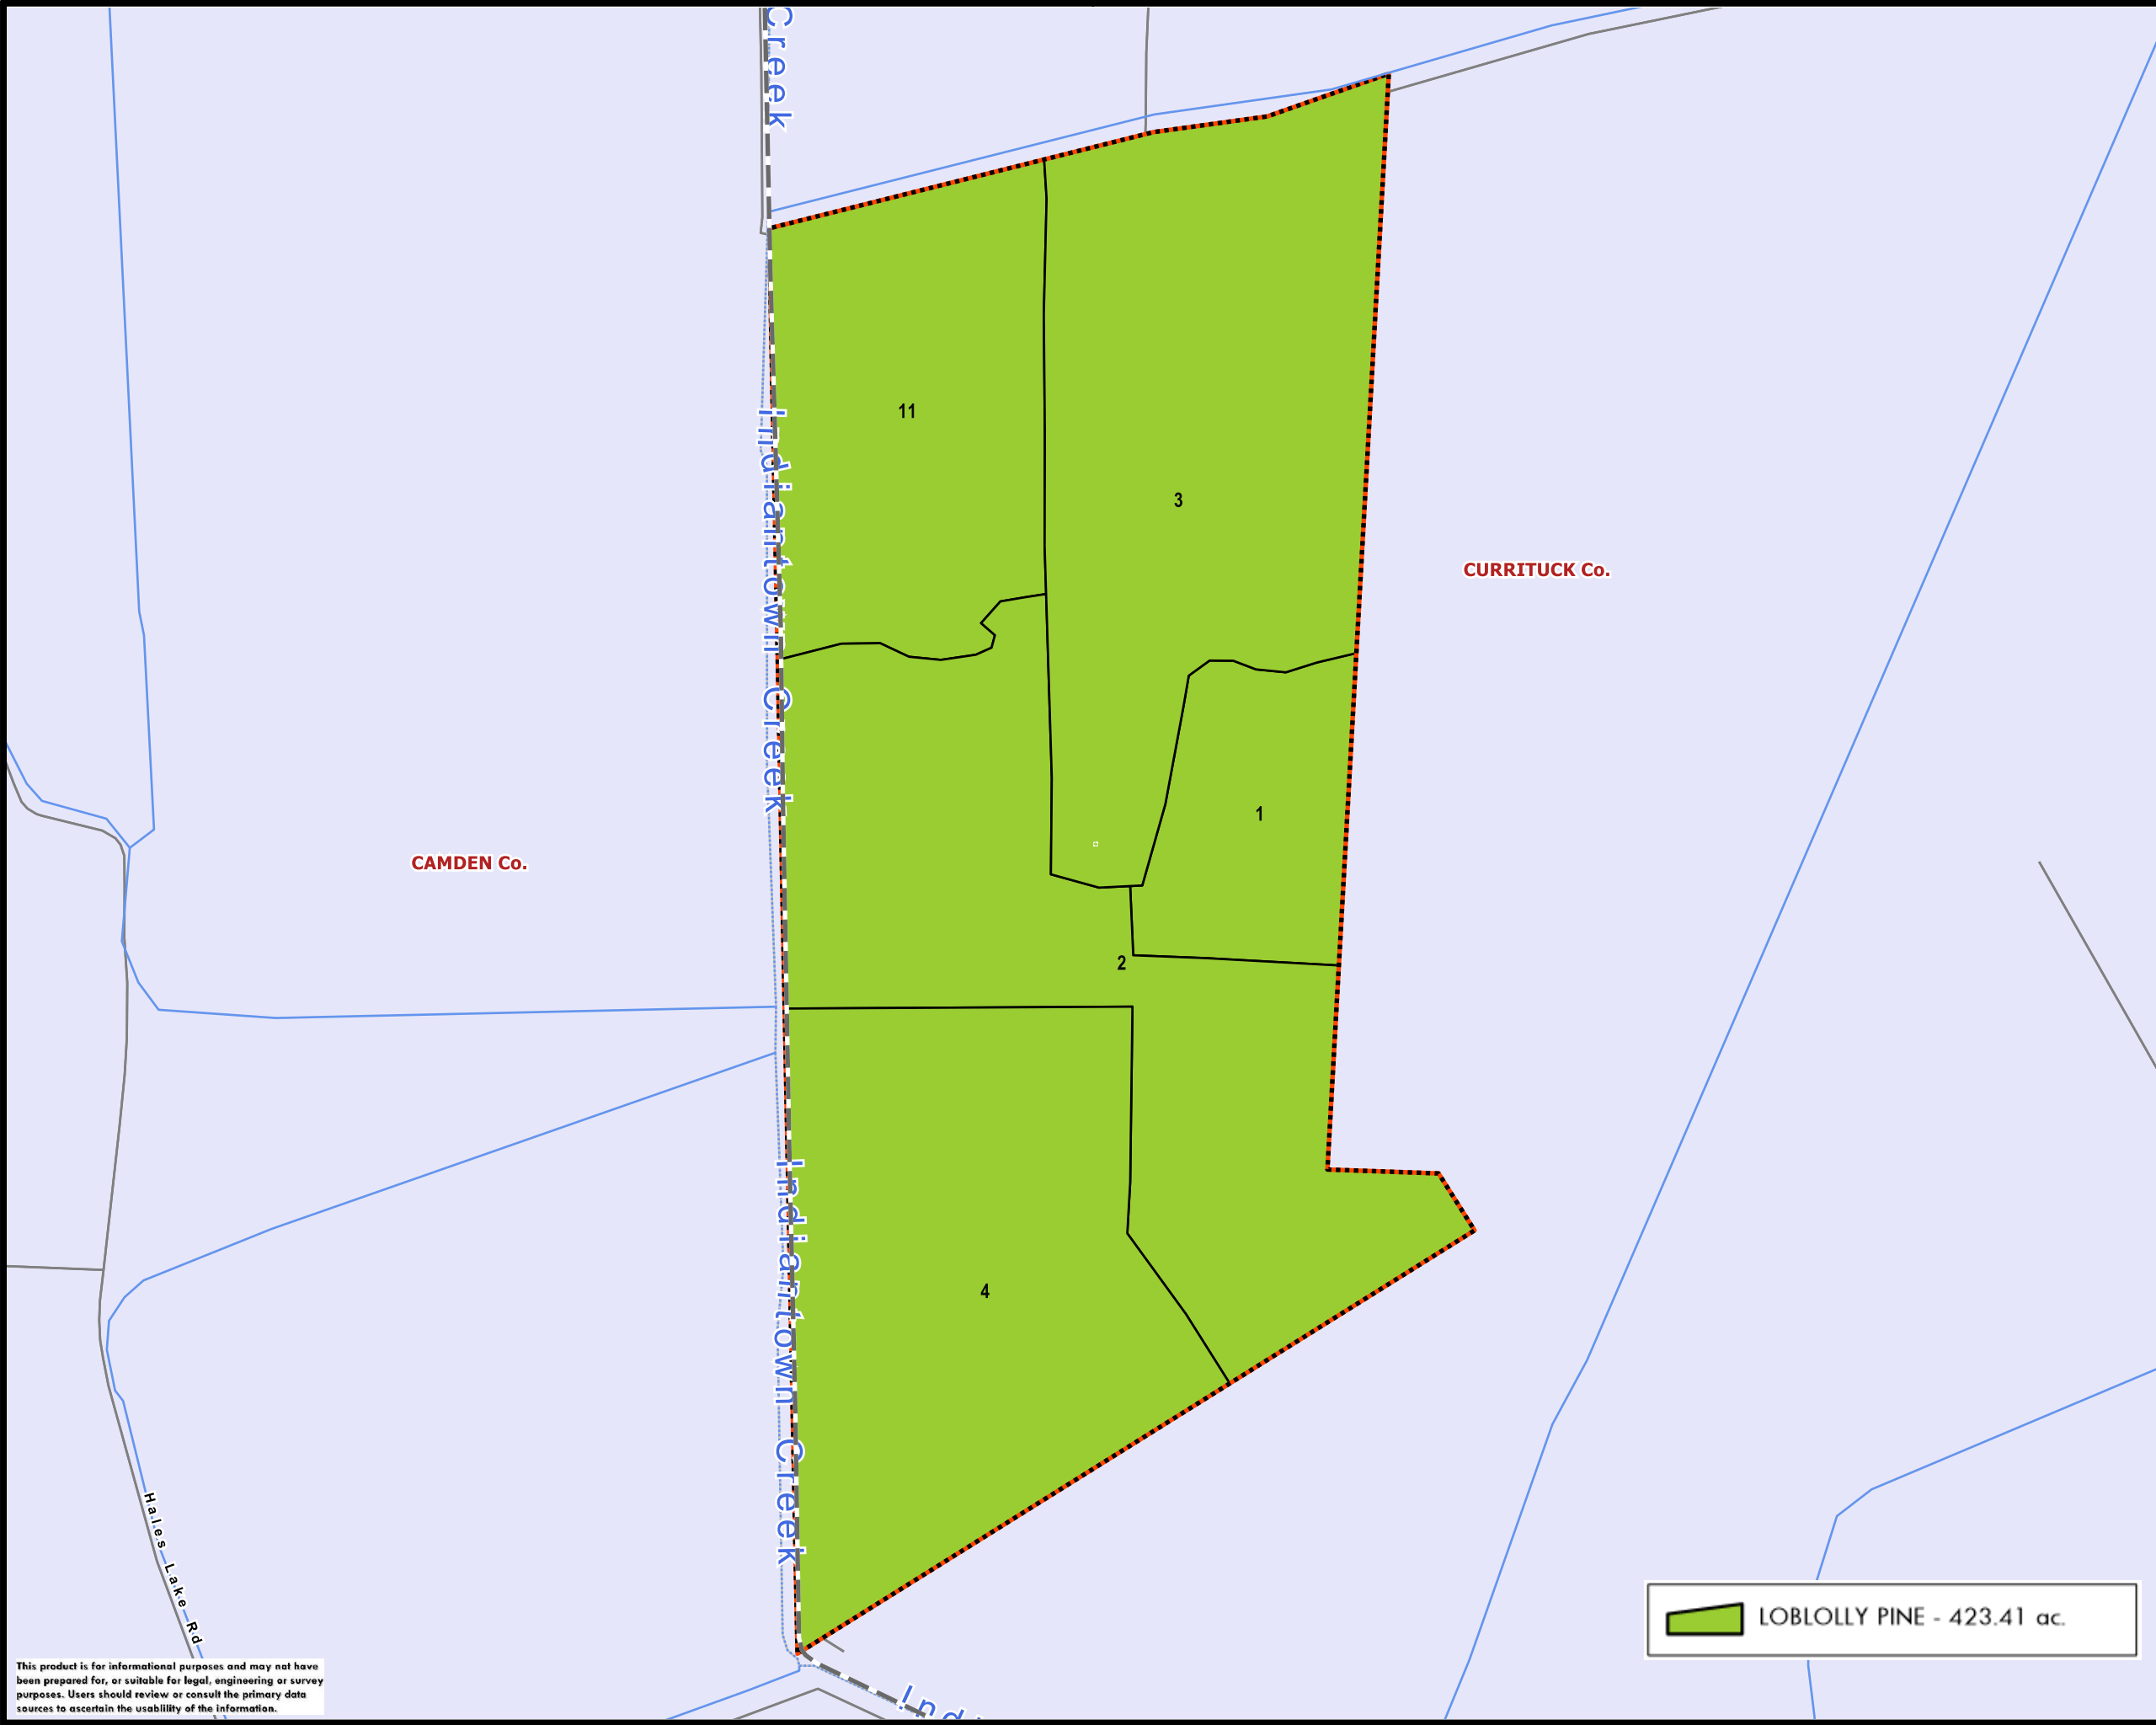

HALES\_LAKE\_TARKENTON\_TRACT

COUNTY: CURRITUCK

STATE: NC

ACRES: 423.41

Map Scale 1 in :792 ft  
Reference Scale 1:9504

AFM Real Estate  
AFMRealEstate.com

STAND	YEAR_EST	ORIGIN	DOM_S_NAME	S_T_DESC	ACRES
1	1992	PLANTED	LOBLOLLY PINE	PINE PLANTATION	30.38
2	2009	PLANTED	LOBLOLLY PINE	PINE PLANTATION	108.13
3	2004	PLANTED	LOBLOLLY PINE	PINE PLANTATION	111.29
4	2006	PLANTED	LOBLOLLY PINE	PINE PLANTATION	106.97
11	1992	PLANTED	LOBLOLLY PINE	PINE PLANTATION	66.64
					TOTAL ACRES = 423.41

 LOBLOLLY PINE - 423.41 ac.

This product is for informational purposes and may not have been prepared for, or suitable for legal, engineering or survey purposes. Users should review or consult the primary data sources to ascertain the usability of the information.