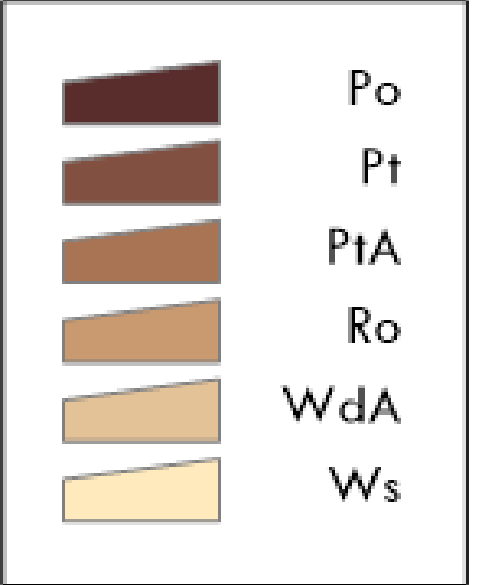

COUNTY: CURRITUCK
STATE: NC
ACRES: 423.4

AFM Real Estate
AFMRealEstate.com

SOIL SYMBOL	SOIL NAME	FARMLAND	ACRES
Po			221.25
Pt			39.88
PtA	Portsmouth fine sandy loam, 0 to 2 percent slopes	Prime farmland if drained	0.05
Ro			114.69
WdA	Wasda muck, 0 to 2 percent slopes	Prime farmland if drained	0.14
Ws			49.74