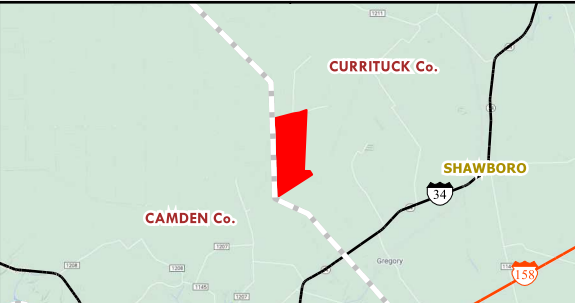

COUNTY: CURRITUCK
STATE: NC
ACRES: 423.4

AFM Real Estate
AFMRealEstate.com