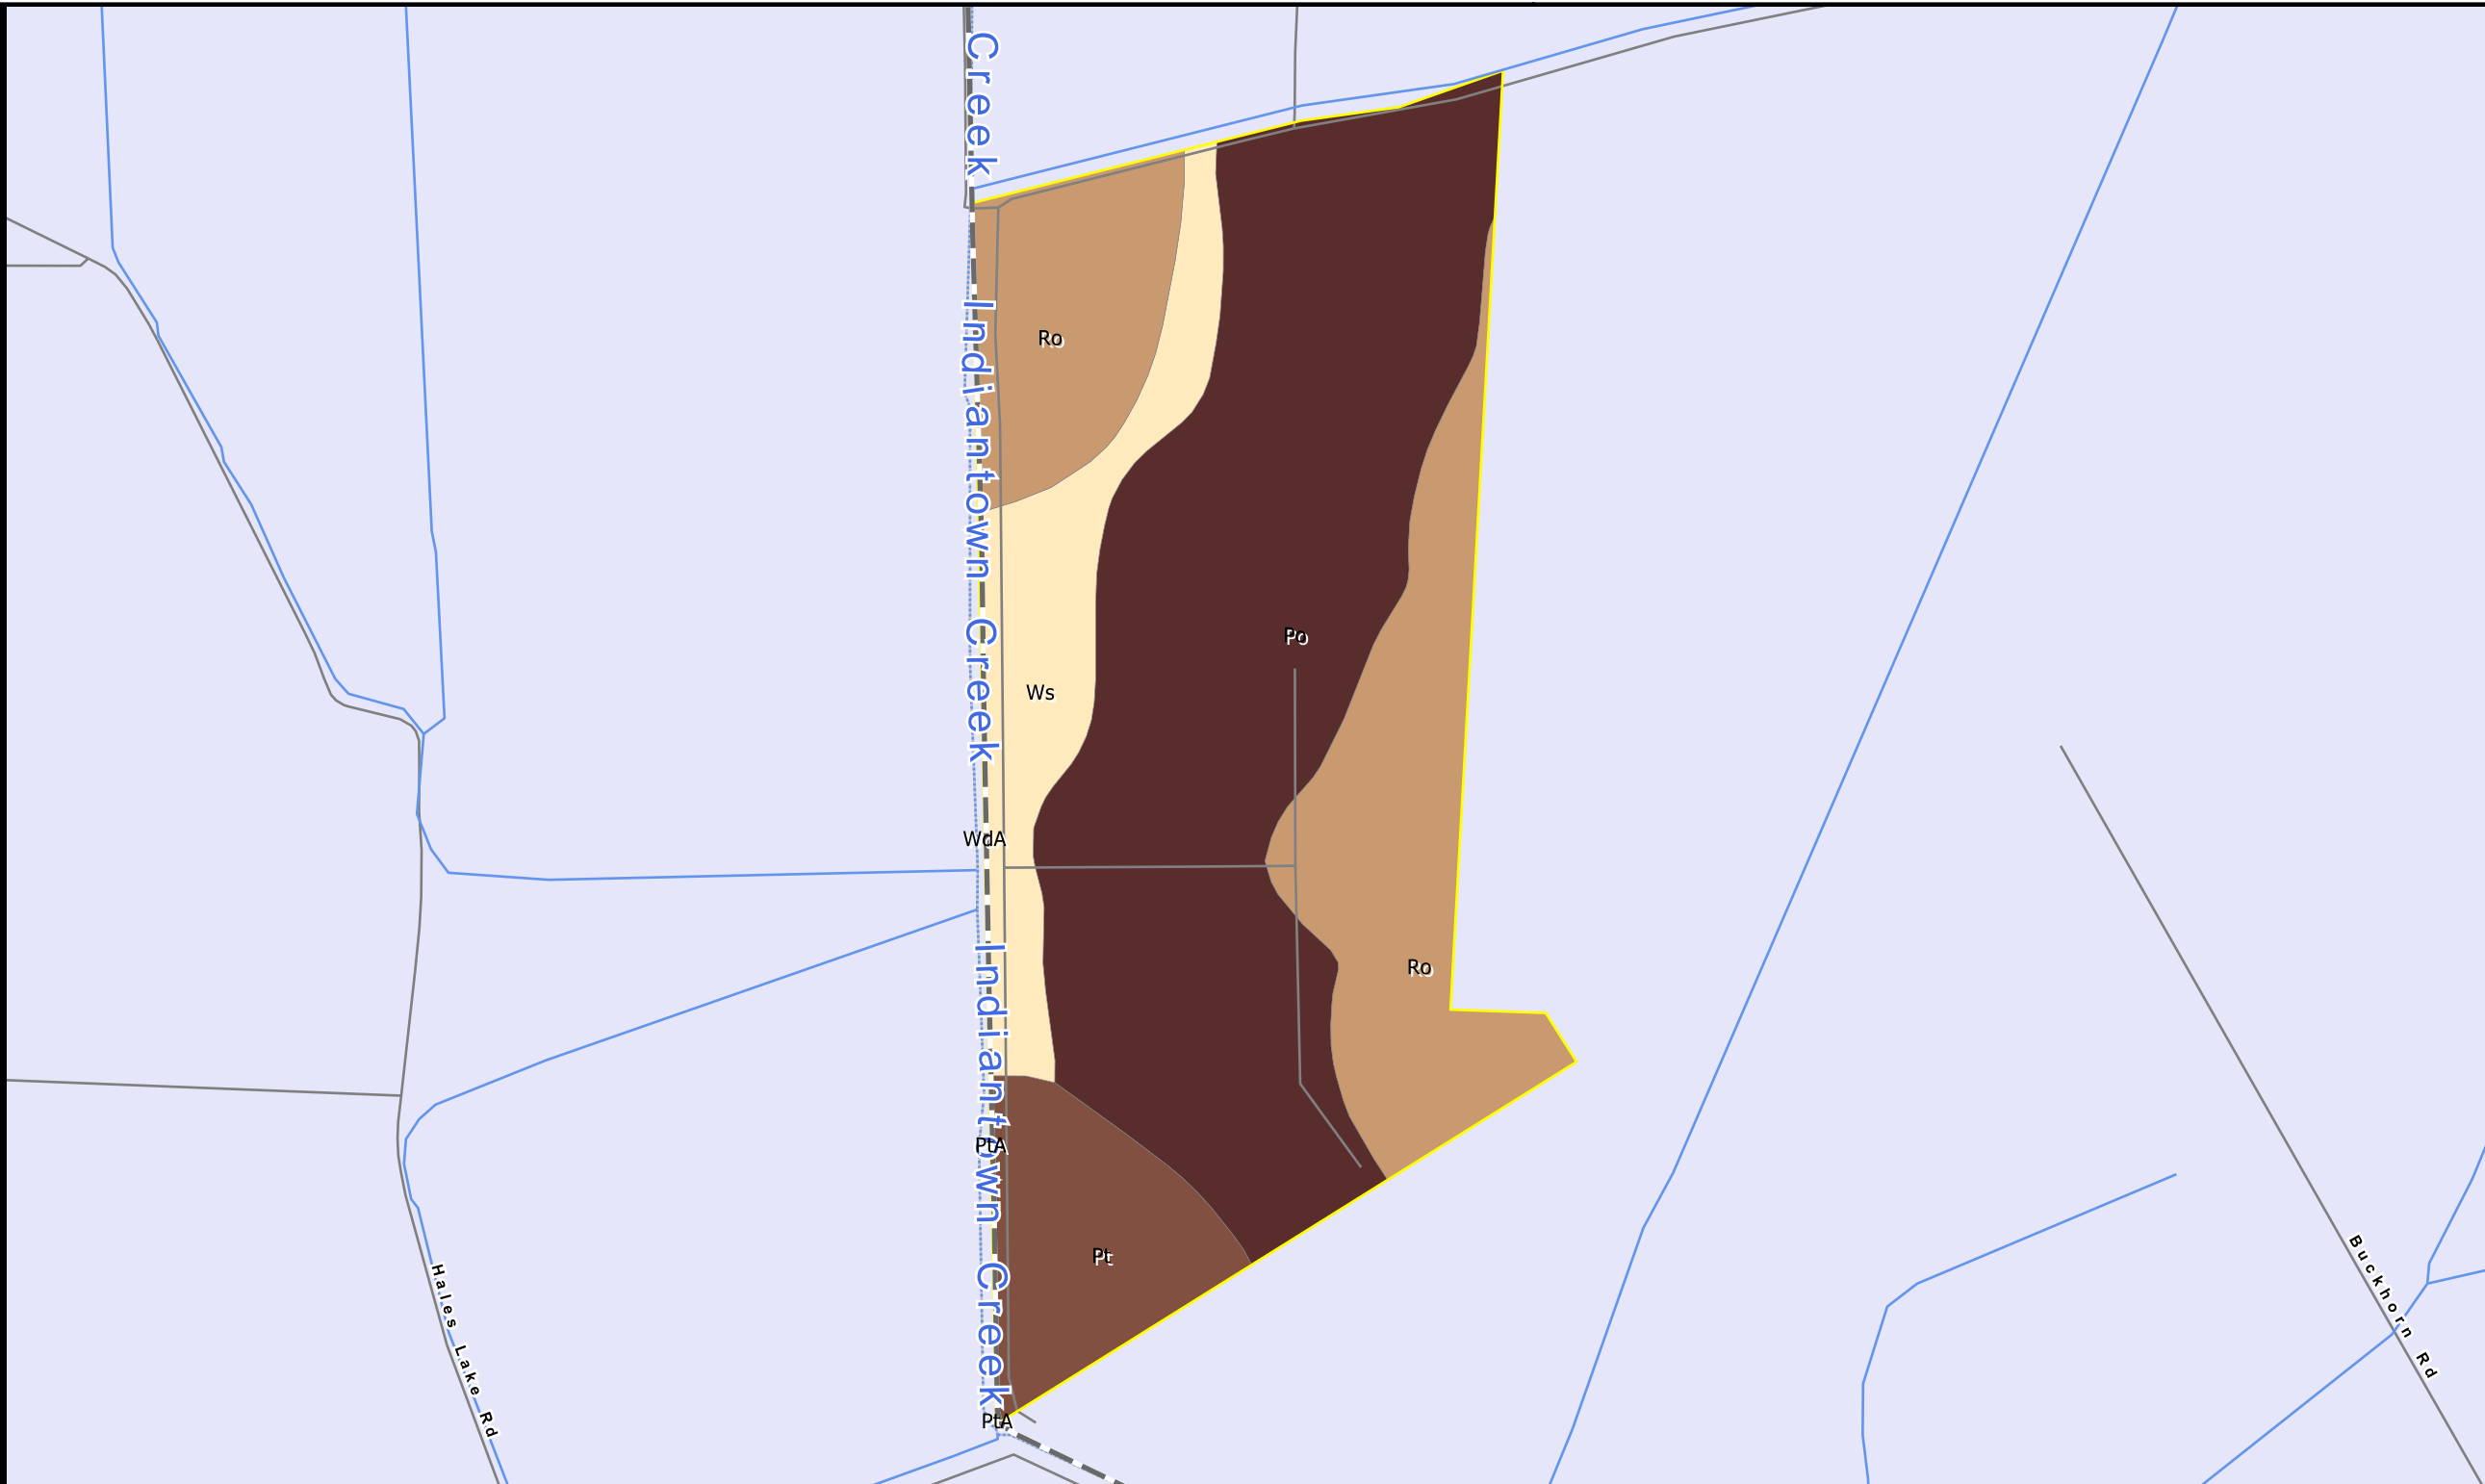

COUNTY: CURRITUCK
STATE: NC
ACRES: 423.4

AFM Real Estate
AFMRealEstate.com

SOIL SYMBOL	SOIL NAME	FARMLAND	ACRES
Po			221.25
Pt			39.88
PtA	Portsmouth fine sandy loam, 0 to 2 percent slopes	Prime farmland if drained	0.05
Ro			114.69
WdA	Wasda muck, 0 to 2 percent slopes	Prime farmland if drained	0.14
Ws			49.74